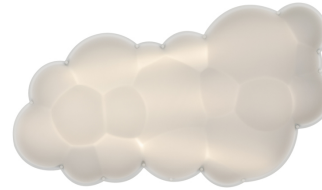

NUVOLA WALL CEILING MINOR

Mario Bellini

Family of pendant and wall/ceiling lamps with structure in natural opal polyethylene made in rotational molding. Diffused lighting for a widespread and comfortable output. The suspension version is available in two sizes: Nuvola and Nuvola Minor. The wall/ceiling version is composed of one of the two blocs (deep or flat). All versions are dimmable. For the pendant version, DALI driver on request.

Codes

NUM LWW 31

Structure

white

PACKAGE

Package 01

Dimension: 110x66x51 cm / Gross weight: 5,5 kg

Certificazioni