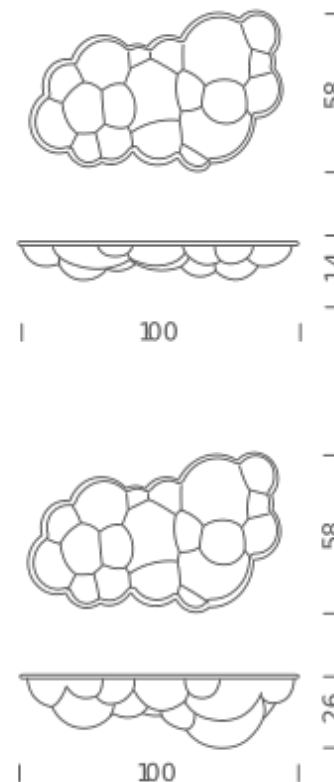

NUVOLA WALL CEILING MINOR

Mario Bellini

Family of pendant and wall/ceiling lamps with structure in natural opal polyethylene made in rotational molding. Diffused lighting for a widespread and comfortable output. The suspension version is available in two sizes: Nuvola and Nuvola Minor. The wall/ceiling version is composed of one of the two blocs (deep or flat). All versions are dimmable. For the pendant version, DALI driver on request.

LED H25

LAMPING

Source	Linear LED
Total power	45W
Emission	diffused
Switching	dimmable 1-10V
Tension	110/240V
Color temperature	2700K
Luminous flux	4000lm (luminous output)
Typ CRI	85
Energy class	A+
Notes	DALI version on request, TRIAC VERSION on request
Net lamp weight	4,5 kg

Codes

NUM LWW 31

Structure

white

PACKAGE

Package 01

Dimension: 110x66x51 cm / Gross weight: 5,5 kg

Certificazioni

Codes

NUM LWW 32

Structure

white

PACKAGE

Package 01

Dimension: 110x66x51 cm / Gross weight: 5,5 kg

Certificazioni