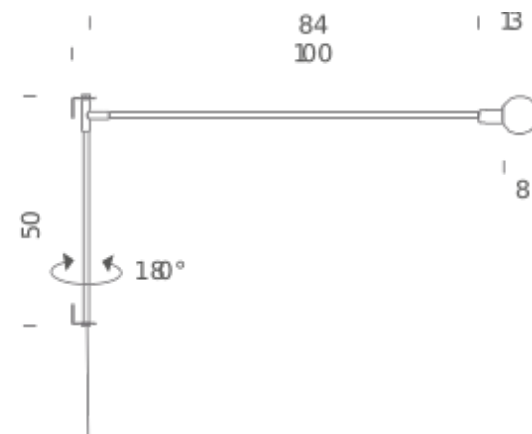

Power cord supplied with plug and dimmer.

LED/HALO

LAMPING

Source	halopin G9 QT-14
Total power	4W
Emission	diffused
Switching	dimmable
Tension	230V
Color temperature	2700K
Luminous flux	400lm (source luminous flux)
Materials	steel + aluminium
Notes	orientable, switch on cable, LED dimmable bulb included, max power allowed 25W HALO bulb, cover for direct wall electrical installation (no plug) on accessory, dimmable (only with direct wall electrical installation), cable length 2,5m
Accessories	Wall electrical installation cover, black
Net lamp weight	1 kg

Codes

POM HNW 31

Structure

black

PACKAGE

Package 01

Dimension: 101x20x12 cm / Gross weight: 2 kg

Certificazioni