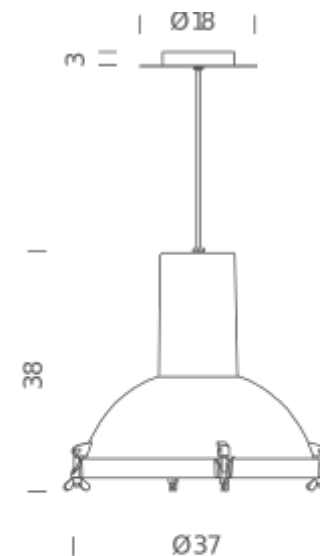

LED/HALO/FLUO IP30

LAMPING

Source	E27
Total power	150W
Emission	direct, spot
Switching	dimnable, according to bulb
Tension	230V
IP class	30
Materials	aluminium
Notes	cable length 3m, orientable
Net lamp weight	5,5 kg

Codes

PRJ EDW 51
PRJ EWS 51
PRJ EMS 51

Structure/Diffuser

night blue/sanded
white sand/sanded
moka/sanded

PACKAGE

Package 01

Dimension: 50x50x50 cm / Gross weight: 7 kg

Certificazioni