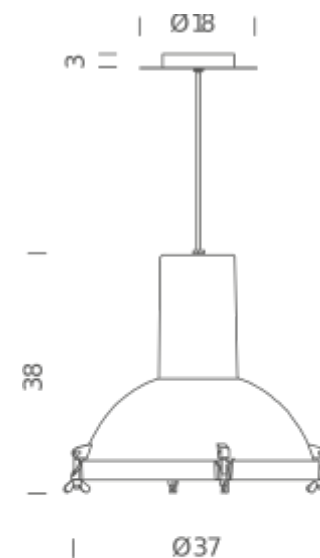

LED/HALO/FLUO IP30

LAMPING

Source	E27
Total power	150W
Emission	direct, spot
Switching	dimnable, according to bulb
Tension	230V
IP class	30
Materials	aluminium
Notes	cabl length 3m, orientable
Net lamp weight	5,5 kg

Codes

PRJ EDW 51
PRJ EWS 51
PRJ EMS 51

Structure

night blue
white sand
moka

PACKAGE

Package 01

Dimension: 50x50x50 cm / Gross weight: 7 kg

Certificazioni