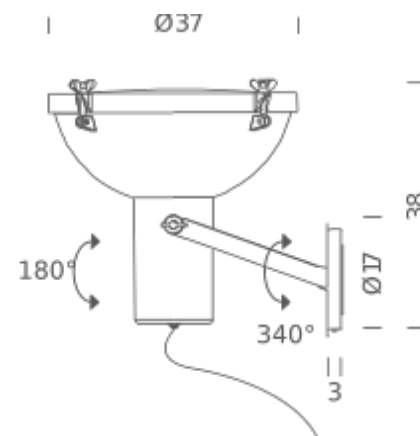

LED/HALO/FLUO IP30

LAMPING

Source	E27
Total power	150W
Emission	direct, spot
Switching	dimnable, according to bulb
Tension	230V
IP class	30
Materials	aluminium
Notes	orientable

Codes

PRJ EDW 3A
PRJ EWS 3A
PRJ EMS 3A

Structure

night blue
white sand
moka

PACKAGE

Package 01

Dimension: 50x50x50 cm / Gross weight: 7 kg

Certificazioni