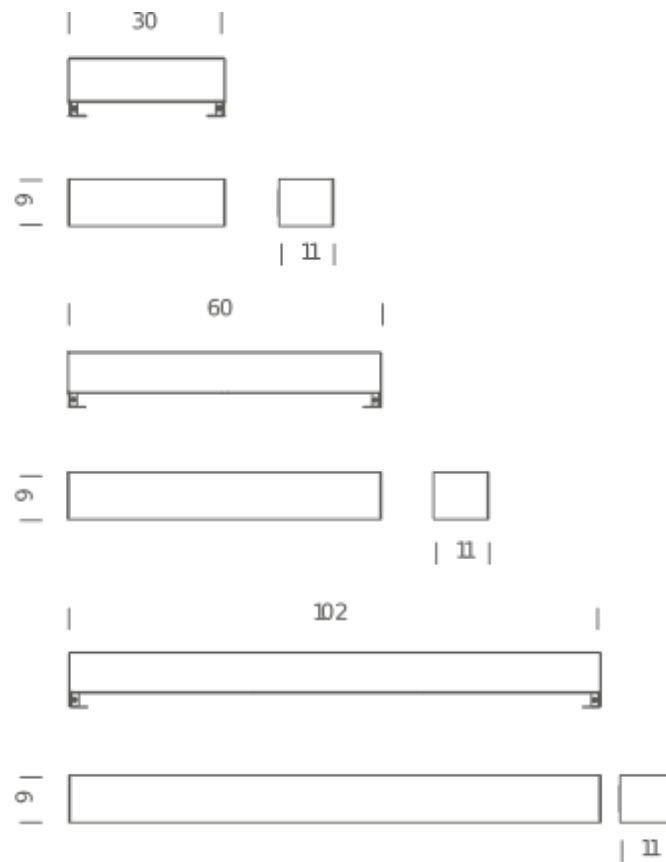

60 LED

LAMPING

Source	2x linear LED
Total power	2x10W
Emission	diffused, Up + Down
Switching	dimnable 1-10V
Tension	110/230V
Color temperature	3000K
Luminous flux	2x 1200lm
Typ CRI	80
Energy class	A+
Materials	Metal
Notes	max mirror size: W53× th 2,5cm, DALI version on request

Codes

VII LWW 32

Structure

white

PACKAGE

Package 01

Dimension: 20x21x77 cm / Gross weight: 4,3 kg

Certificazioni