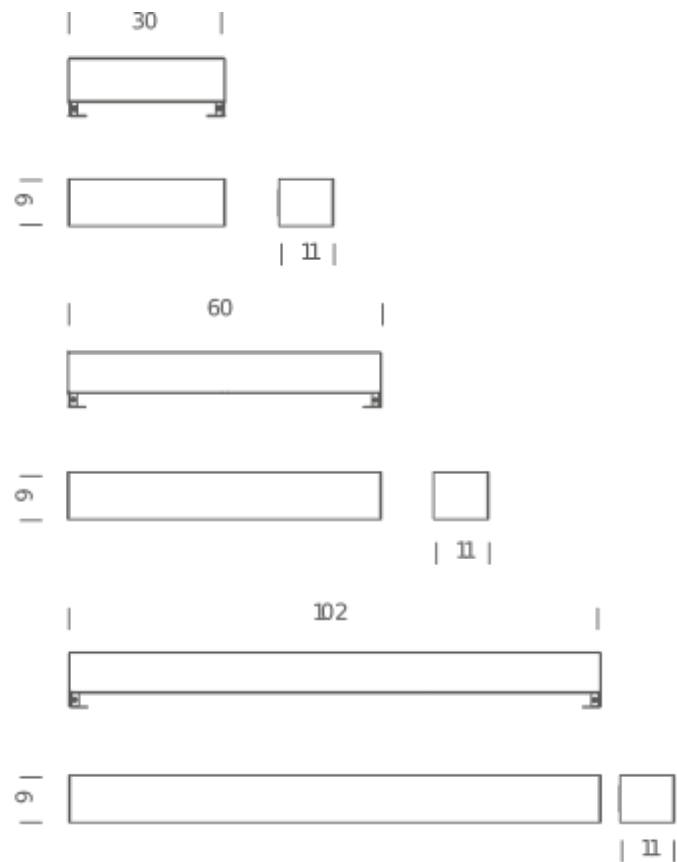

30 LED

LAMPING

Source	2x linear LED
Total power	2x8W
Emission	diffused, Up + Down
Switching	dimnable 1-10V
Tension	110/230V
Color temperature	3000K
Luminous flux	2x 750lm
Typ CRI	80
Energy class	A+
Materials	Metal
Notes	max mirror size: W23× th 2,5cm, DALI version on request

Codes

VII LWW 31

Structure

white

PACKAGE

Package 01

Dimension: 20x21x44 cm / Gross weight: 2,2 kg

Certificazioni