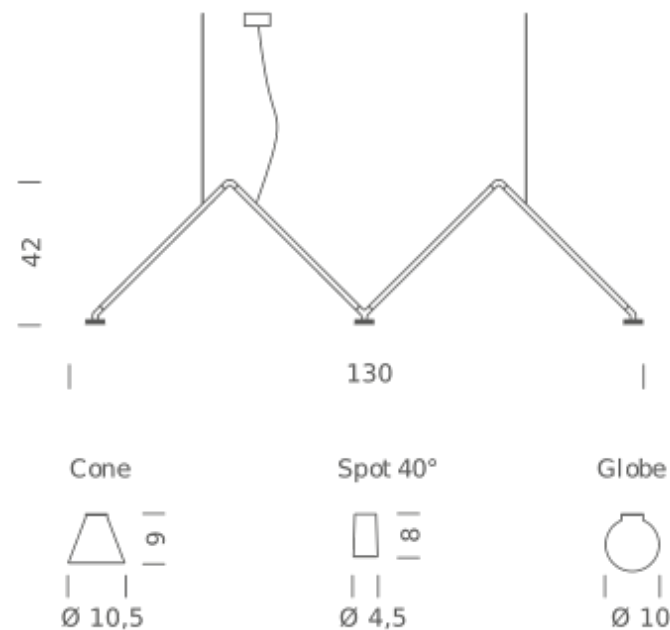

SPOT | 3000K

LAMPING

Source	LED spot
Total power	3x5W
Emission	direct
Switching	dimmable 1-10V
Tension	110-240V
Color temperature	3000K
Luminous flux	3x395lm
Typ CRI	90
IP class	20
Dimensions	Ø4,5x8cm
Materials	aluminum + PC + ABS
Notes	cable length 3m, 40° optic

Codes
DAB LNN 52

Structure/Diffuser
black/black

Certificazioni