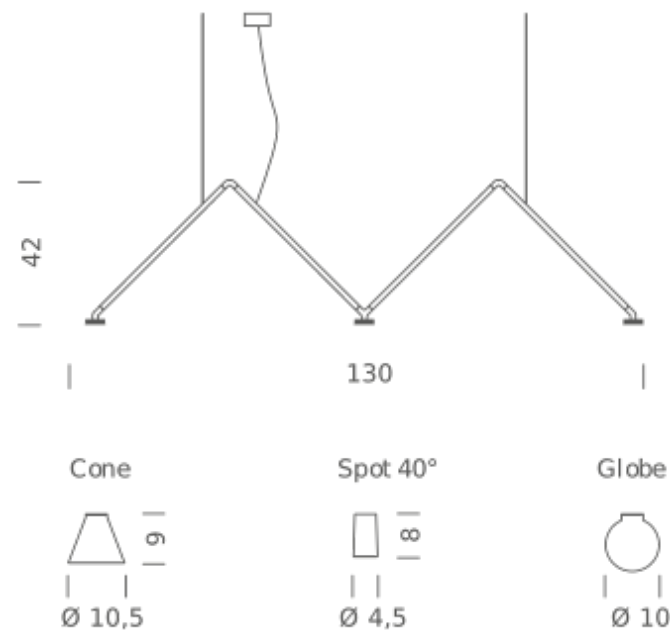

CONE | 2700K

LAMPING

Source	LED diffused
Total power	3 x 3,5W
Emission	indirect and diffused
Switching	dimnable 1-10V
Tension	110/240V
Color temperature	2700K
Luminous flux	3 x 400lm (source luminous flux)
Typ CRI	90
Energy class	A+
Materials	aluminum + PC + ABS + glass
Notes	cabale lenght 2m, led diffused

Codes
DAB LNN 55

Structure/Diffuser
black/gold burnished

Certificazioni