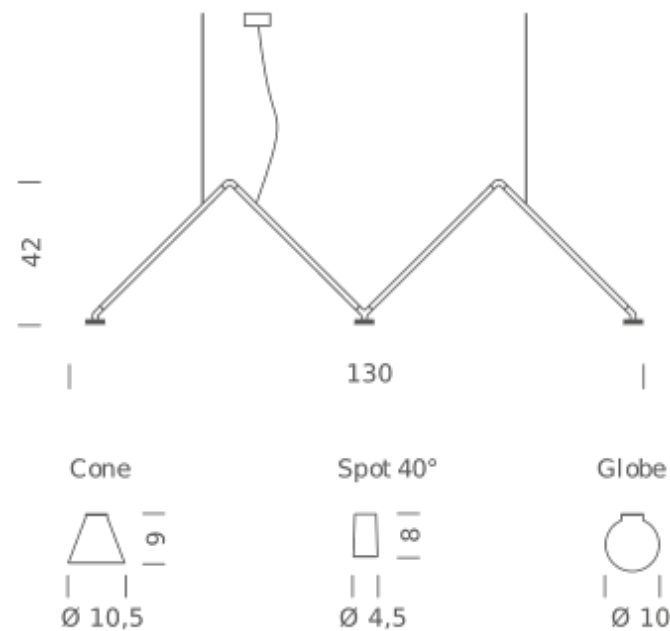

SPOT | 2700K

LAMPING

Source	LED spot
Total power	3x5W
Emission	direct
Switching	dimmable 1-10V
Tension	110-240V
Color temperature	2700K
Luminous flux	3x395lm
Typ CRI	90
Energy class	A+
IP class	20
Dimensions	Ø4,5x8cm
Materials	aluminum + PC + ABS
Notes	cable length 3m, 40° optic

Codes
DAB LNN 51

Structure/Diffuser
black/black

PACKAGE

Package 01 Dimension: 15x80x150 cm

Certificazioni

SPOT | 3000K

LAMPING

Source	LED spot
Total power	3x5W
Emission	direct
Switching	dimmable 1-10V
Tension	110-240V
Color temperature	3000K
Luminous flux	3x395lm
Typ CRI	90
IP class	20
Dimensions	Ø4,5x8cm
Materials	aluminum + PC + ABS
Notes	cable length 3m, led spot beam angle 40°

Codes
DAB LNN 53

Structure/Diffuser
black/white

Certificazioni

GLOBE | 3000K

LAMPING

Source	G4 LED 12V
Total power	3x4W
Emission	diffused
Switching	dimnable 1-10V
Tension	110-240V
Color temperature	3000K
Luminous flux	3x350lm
Typ CRI	90
Dimensions	Ø10cm
Materials	aluminum + PC + ABS
Notes	cable length 3m, LED bulb included

Codes

DAB LNN 54

Structure/Diffuser

black/white

Certificazioni

CONE | 2700K

LAMPING

Source	LED spot
Total power	3x5W
Emission	direct
Switching	dimmable 1-10V
Tension	110-240V
Color temperature	2700K
Luminous flux	3x395lm
Typ CRI	90
IP class	20
Dimensions	Ø10,5x9cm
Materials	aluminum + PC + ABS + glass
Notes	cable length 3m, 40° optic