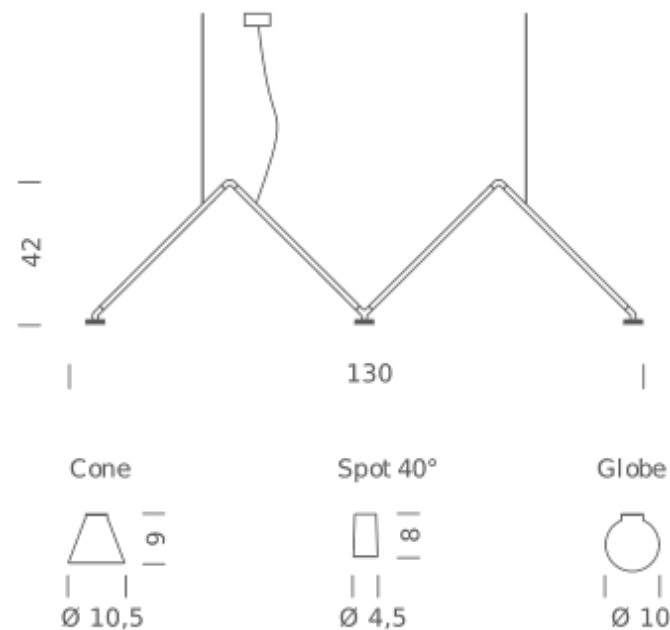

SPOT | 2700K

LAMPING

Source	LED spot
Total power	3x5W
Emission	direct
Switching	dimmable 1-10V
Tension	110-240V
Color temperature	2700K
Luminous flux	3x395lm
Typ CRI	90
Energy class	A+
IP class	20
Dimensions	Ø4,5x8cm
Materials	aluminum + PC + ABS
Notes	cable length 3m, 40° optic

Codes
DAB LNN 51

Structure/Diffuser
black/black

PACKAGE

Package 01 Dimension: 15x80x150 cm

Certificazioni

SPOT | 3000K

LAMPING

Source	LED spot
Total power	3x5W
Emission	direct
Switching	dimmable 1-10V
Tension	110-240V
Color temperature	3000K
Luminous flux	3x395lm
Typ CRI	90
IP class	20
Dimensions	Ø4,5x8cm
Materials	aluminum + PC + ABS
Notes	cable length 3m, led spot beam angle 40°

Codes

DAB LNN 52

Structure/Diffuser

black/black

Certificazioni

GLOBE | 2700K

LAMPING

Source	G4 LED 12V
Total power	3x4W
Emission	diffused
Switching	dimnable 1-10V
Tension	110-240V
Color temperature	2700K
Luminous flux	3x350lm
Typ CRI	90
IP class	20
Dimensions	Ø10cm
Materials	aluminum + PC + ABS
Notes	cable length 3m, LED bulb included

Codes

DAB LNN 53

Structure/Diffuser

black/white

Certificazioni

GLOBE | 3000K

LAMPING

Source	G4 LED 12V
Total power	3x4W
Emission	diffused
Switching	dimnable 1-10V
Tension	110-240V
Color temperature	3000K
Luminous flux	3x350lm
Typ CRI	90
Dimensions	Ø10cm
Materials	aluminum + PC + ABS
Notes	cable length 3m, LED bulb included