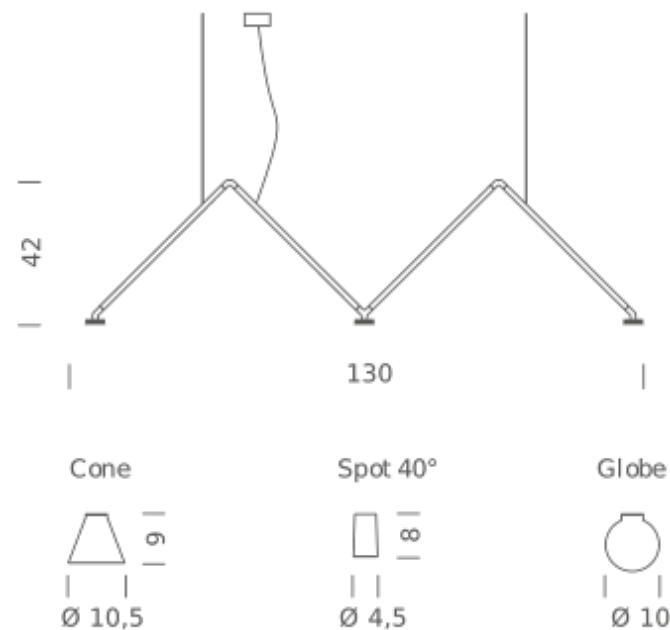

CONE | 2700K

LAMPING

Source	LED spot
Total power	3x5W
Emission	direct
Switching	dimmable 1-10V
Tension	110-240V
Color temperature	2700K
Luminous flux	3x395lm
Typ CRI	90
IP class	20
Dimensions	Ø10,5x9cm
Materials	aluminum + PC + ABS + glass
Notes	cable length 3m, 40° optic

Codes

DAB LNN 55

Structure/Diffuser

black/gold burnished

Certificazioni