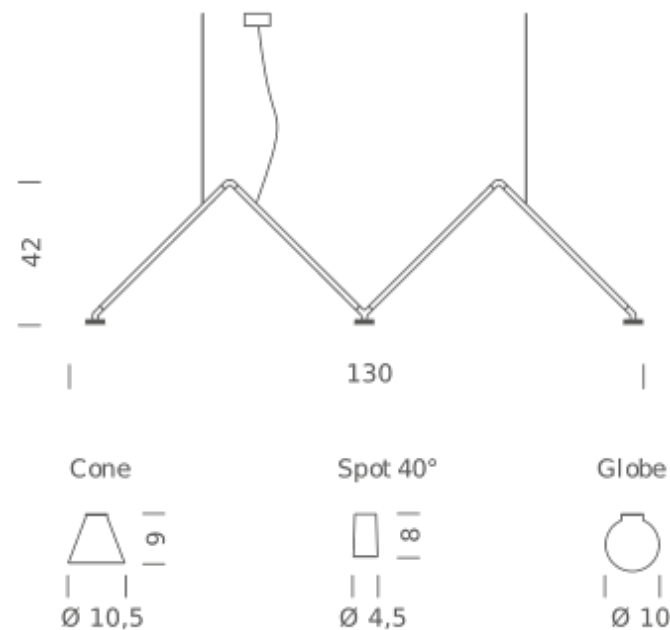

GLOBE | 3000K

LAMPING

Source	G4 LED
Total power	3 x 3,5W
Emission	diffused downlight
Switching	dimnable 1-10V
Tension	110/240V
Color temperature	3000K
Luminous flux	3 x 400lm (source luminous flux)
Typ CRI	90
Energy class	A+
Materials	aluminum + PC + ABS
Notes	cable lenght 2m, led spot beam angle 40°

Codes

DAB LNN 54

Structure/Diffuser

black/white

Certificazioni