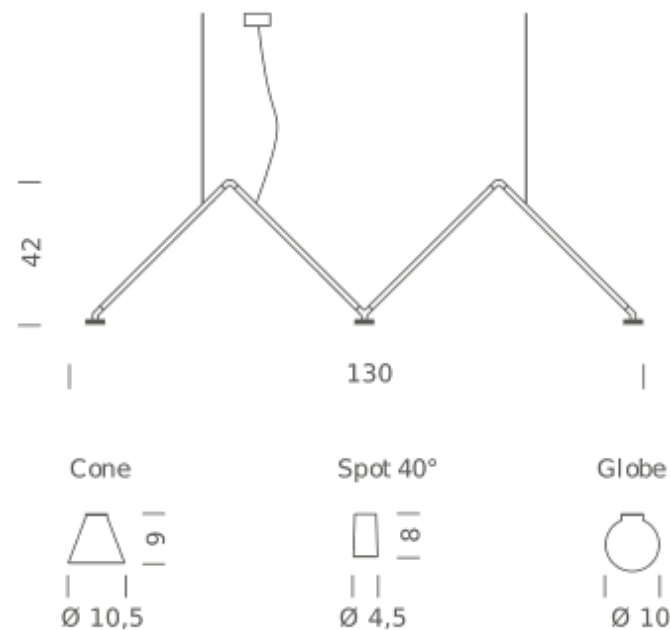

GLOBE | 2700K

LAMPING

Source	G4 LED 12V
Total power	3x4W
Emission	diffused
Switching	dimnable 1-10V
Tension	110-240V
Color temperature	2700K
Luminous flux	3x350lm
Typ CRI	90
IP class	20
Dimensions	Ø10cm
Materials	aluminum + PC + ABS
Notes	cable length 3m, G4 LED bulb included

Codes
DAB LNN 53

Structure/Diffuser
black/white

Certificazioni