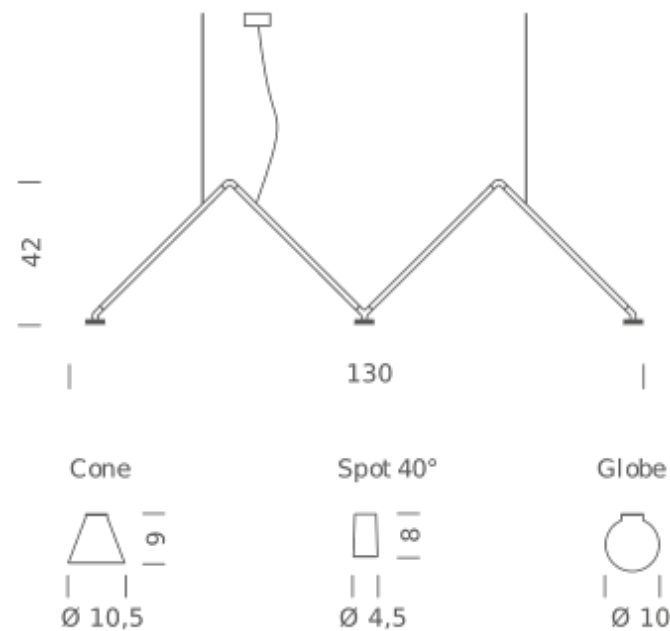

SPOT | 2700K

LAMPING

Source	LED spot
Total power	3x5W
Emission	direct
Switching	dimmable 1-10V
Tension	110-240V
Color temperature	2700K
Luminous flux	3x395lm
Typ CRI	90
Energy class	A+
IP class	20
Dimensions	Ø4,5x8cm
Materials	aluminum + PC + ABS
Notes	cable length 3m, 40° optic

Codes
DAB LNN 51

Structure/Diffuser
black/black

PACKAGE

Package 01 Dimension: 15x80x150 cm

Certificazioni

SPOT | 3000K

LAMPING

Source	LED spot
Total power	3x5W
Emission	direct
Switching	dimmable 1-10V
Tension	110-240V
Color temperature	3000K
Luminous flux	3x395lm
Typ CRI	90
IP class	20
Dimensions	Ø4,5x8cm
Materials	aluminum + PC + ABS
Notes	cable length 3m, led spot beam angle 40°

Codes

DAB LNN 53

Structure/Diffuser

black/white

Certificazioni

GLOBE | 3000K

LAMPING

Source	G4 LED 12V
Total power	3x4W
Emission	diffused
Switching	dimnable 1-10V
Tension	110-240V
Color temperature	3000K
Luminous flux	3x350lm
Typ CRI	90
Dimensions	Ø10cm
Materials	aluminum + PC + ABS
Notes	cable length 3m, LED bulb included

Codes

DAB LNN 54

Structure/Diffuser

black/white

Certificazioni

CONE | 2700K

LAMPING

Source	LED spot
Total power	3x5W
Emission	direct
Switching	dimmable 1-10V
Tension	110-240V
Color temperature	2700K
Luminous flux	3x395lm
Typ CRI	90
IP class	20
Dimensions	Ø10,5x9cm
Materials	aluminum + PC + ABS + glass
Notes	cable length 3m, 40° optic