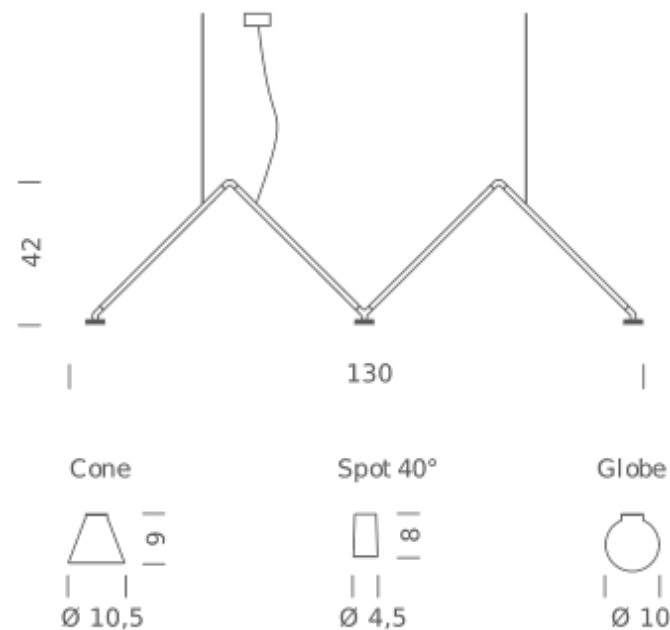

SPOT | 2700K

LAMPING

Source	LED spot
Total power	3x5W
Emission	direct
Switching	dimmable 1-10V
Tension	110-240V
Color temperature	2700K
Luminous flux	3x395lm
Typ CRI	90
Energy class	A+
IP class	20
Dimensions	Ø4,5x8cm
Materials	aluminum + PC + ABS
Notes	cable length 3m, 40° optic

Codes
DAB LNN 51

Structure/Diffuser
black/black

PACKAGE

Package 01 Dimension: 15x80x150 cm

Certificazioni

SPOT | 3000K

LAMPING

Source	LED spot
Total power	3x5W
Emission	direct
Switching	dimmable 1-10V
Tension	110-240V
Color temperature	3000K
Luminous flux	3x395lm
Typ CRI	90
IP class	20
Dimensions	Ø4,5x8cm
Materials	aluminum + PC + ABS
Notes	cable length 3m, led spot beam angle 40°

Codes

DAB LNN 52

Structure/Diffuser

black/black

Certificazioni

GLOBE | 2700K

LAMPING

Source	G4 LED 12V
Total power	3x4W
Emission	diffused
Switching	dimnable 1-10V
Tension	110-240V
Color temperature	2700K
Luminous flux	3x350lm
Typ CRI	90
IP class	20
Dimensions	Ø10cm
Materials	aluminum + PC + ABS
Notes	cable length 3m, LED bulb included

Codes
DAB LNN 53

Structure/Diffuser
black/white

Certificazioni

GLOBE | 3000K

LAMPING

Source	G4 LED 12V
Total power	3x4W
Emission	diffused
Switching	dimnable 1-10V
Tension	110-240V
Color temperature	3000K
Luminous flux	3x350lm
Typ CRI	90
Dimensions	Ø10cm
Materials	aluminum + PC + ABS
Notes	cable length 3m, LED bulb included