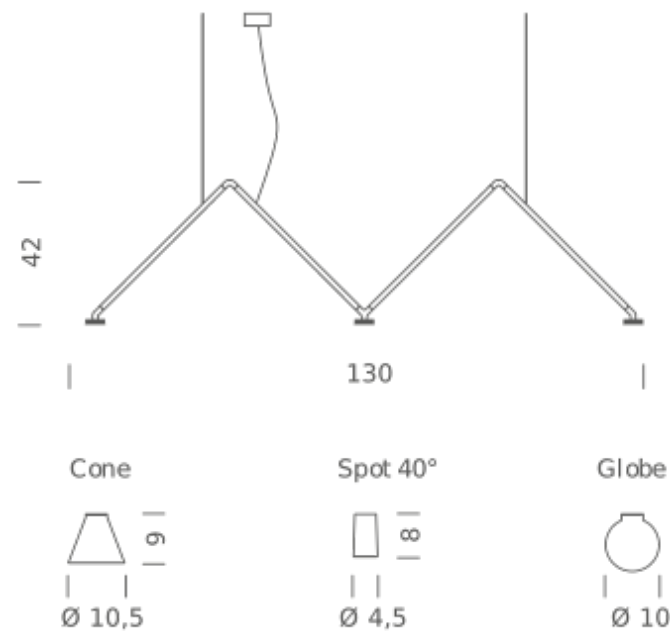

GLOBE | 2700K

LAMPING

Source	G4 LED
Total power	3 x 3,5W
Emission	diffused downlight
Switching	dimmable 1-10V
Tension	110/240V
Color temperature	2700K
Luminous flux	3 x 400lm (source luminous flux)
Typ CRI	90
Energy class	A+
Materials	aluminum + PC + ABS
Notes	cable lenght 2m, led spot beam angle 40°

Codes

DAB LNN 53

Structure/Diffuser

black/white

Certificazioni