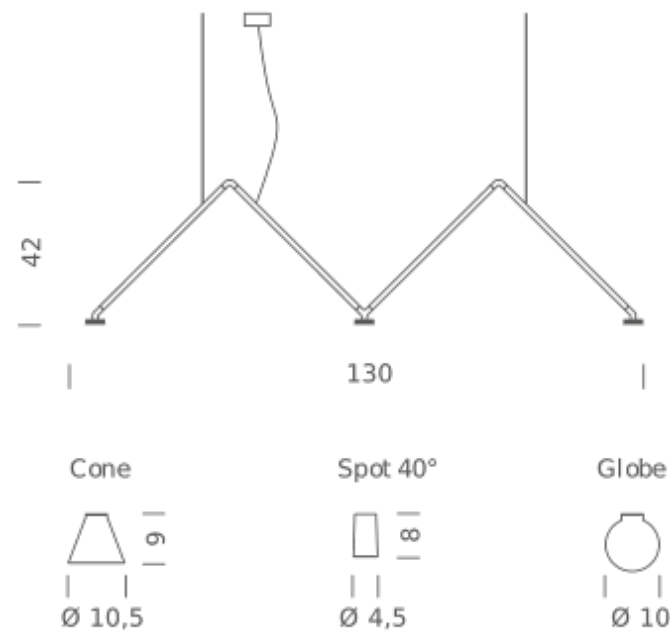

SPOT | 2700K

LAMPING

Source	LED spot
Total power	3x5W
Emission	direct
Switching	dimmable 1-10V
Tension	110-240V
Color temperature	2700K
Luminous flux	3x395lm
Typ CRI	90
Energy class	A+
IP class	20
Dimensions	Ø4,5x8cm
Materials	aluminum + PC + ABS
Notes	cable length 3m, 40° optic

Codes
DAB LNN 51

Structure/Diffuser
black/black

PACKAGE

Package 01 Dimension: 15x80x150 cm

Certificazioni

SPOT | 3000K

LAMPING

Source	LED spot
Total power	3x5W
Emission	direct
Switching	dimmable 1-10V
Tension	110-240V
Color temperature	3000K
Luminous flux	3x395lm
Typ CRI	90
IP class	20
Dimensions	Ø4,5x8cm
Materials	aluminum + PC + ABS
Notes	cable length 3m, led spot beam angle 40°

Codes

DAB LNN 52

Structure/Diffuser

black/black

Certificazioni

GLOBE | 2700K

LAMPING

Source	G4 LED 12V
Total power	3x4W
Emission	diffused
Switching	dimnable 1-10V
Tension	110-240V
Color temperature	2700K
Luminous flux	3x350lm
Typ CRI	90
IP class	20
Dimensions	Ø10cm
Materials	aluminum + PC + ABS
Notes	cable length 3m, LED bulb included

Codes
DAB LNN 53

Structure/Diffuser
black/white

Certificazioni

GLOBE | 3000K

LAMPING

Source	G4 LED 12V
Total power	3x4W
Emission	diffused
Switching	dimnable 1-10V
Tension	110-240V
Color temperature	3000K
Luminous flux	3x350lm
Typ CRI	90
Dimensions	Ø10cm
Materials	aluminum + PC + ABS
Notes	cable length 3m, LED bulb included