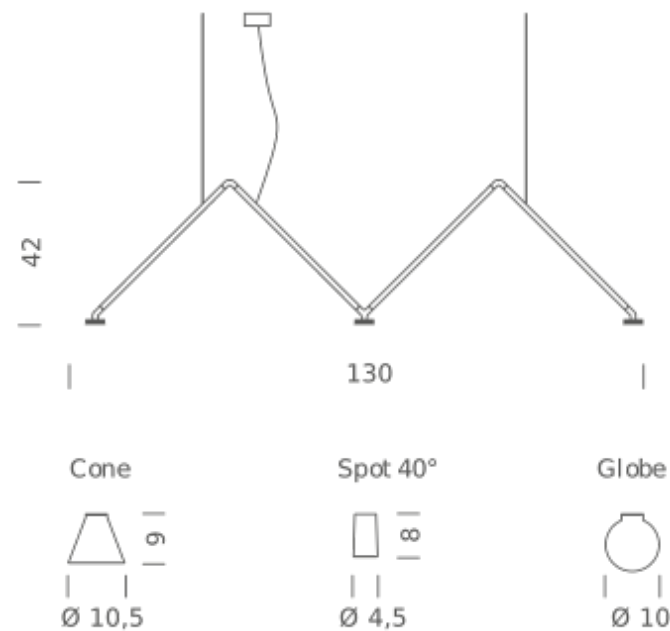

GLOBE | 3000K

LAMPING

Source	G4 LED 12V
Total power	3x4W
Emission	diffused
Switching	dimnable 1-10V
Tension	110-240V
Color temperature	3000K
Luminous flux	3x350lm
Typ CRI	90
Dimensions	Ø10cm
Materials	aluminum + PC + ABS
Notes	cable length 3m, G4 LED bulb included

Codes

DAB LNN 54

Structure/Diffuser

black/white

Certificazioni