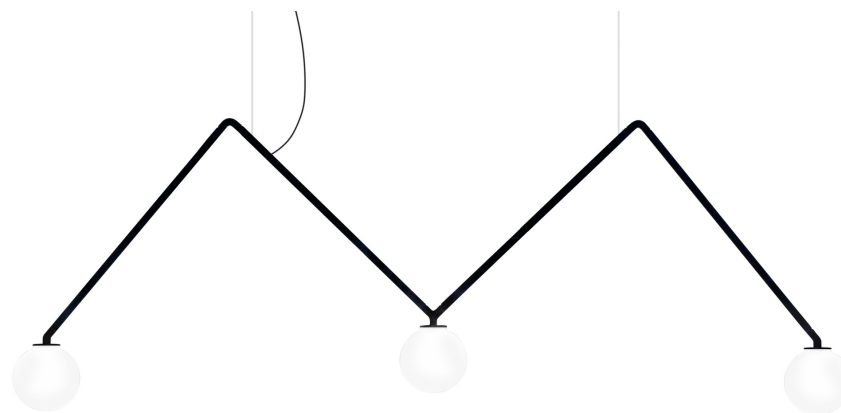

# DABLIU

Suspension lamp in aluminum, composed of a slender structure with three light points and diffusers that can be selected according to different versions. Spot version available for punctual lighting, version with spherical diffuser in opal blown glass and version with a metallic cone in burnished gold and black finish that allows more light diffusion.

# SPOT | 2700K