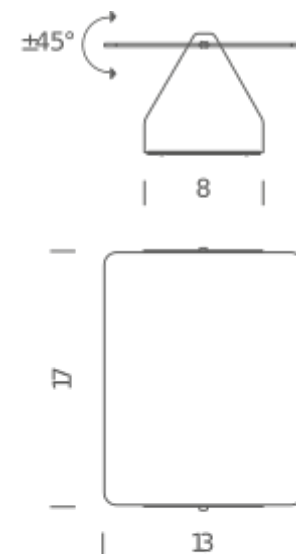

LED

LAMPING

Source	LED board
Total power	10W
Emission	indirect orientable
Switching	not dimmable
Tension	110/230V
Color temperature	3000K
Luminous flux	235lm (source luminous flux)
Typ CRI	85
Energy class	A+
Dimensions	17x13x8
Materials	aluminium
Notes	orientable. Cable length 1.1m
Net lamp weight	0,8 kg

Codes

AVP LWD 31	white/aluminium natural anodized
AVP LWN 31	white/black
AVP LWR 31	white/red
AVP LWG 31	white/yellow
AVP LWB 31	white/blue
AVP LWH 31	white/polished inox
AVP LWW31	white/white

PACKAGE

Package 01	Dimension: 15x24x10 cm / Gross weight: 0,9 kg

Certificazioni