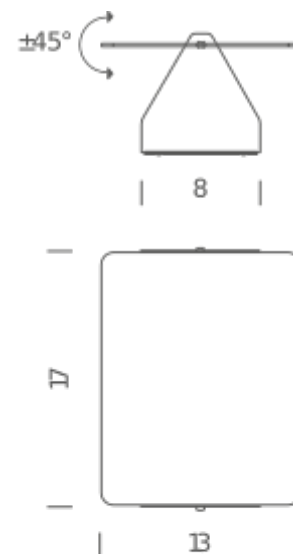

Indirect light output towards the wall and orientable flood beam.

R7S HALO

LAMPING

Source	R7s (75mm)
Total power	80W
Emission	indirect orientable
Switching	dimnable
Tension	230V
Dimensions	17x13x8
Materials	aluminium
Notes	orientable. Cable length 1.1m
Net lamp weight	0,8 kg

Codes

AVP HWD 31
AVP HWN 31
AVP HWH 31

Structure/Diffuser

white/aluminium natural anodized
white/black
white/polished inox

PACKAGE

Package 01 Dimension: 15x24x10 cm / Gross weight: 0,9 kg

Certificazioni

0,2 m

LED

LAMPING

Source	LED board
Total power	10W
Emission	indirect orientable
Switching	not dimmable
Tension	110/230V
Color temperature	3000K
Luminous flux	235lm (source luminous flux)
Typ CRI	85
Energy class	A+
Dimensions	17x13x8
Materials	aluminium
Notes	orientable. Cable length 1.1m
Net lamp weight	0,8 kg

Codes

AVP LWD 31	white/aluminium natural anodized
AVP LWN 31	white/black
AVP LWR 31	white/red
AVP LWG 31	white/yellow
AVP LWB 31	white/blue
AVP LWH 31	white/polished inox
AVP LWW31	white/white

PACKAGE

Package 01	Dimension: 15x24x10 cm / Gross weight: 0,9 kg
------------	---