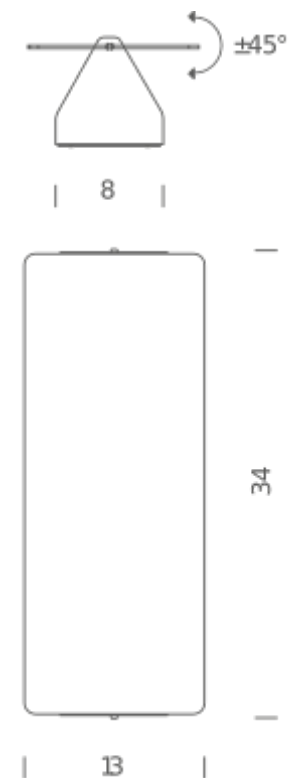

For the small versions E14 and LED versions, the “volet” could be painted in red, yellow or blue.

Indirect light output towards the wall and orientable flood beam.

E14 LED/HALO/FLUO

LAMPING

Source	E14
Total power	2x8W
Emission	indirect orientable
Switching	dimmable according to bulb
Tension	230V
Dimensions	34x13x8
Materials	aluminium
Notes	orientable, bulb \varnothing max 3cm
Net lamp weight	1,25 kg

PACKAGE

Package 01

Dimension: 16x37x16 cm / Gross weight: 1,75 kg

Certificazioni

R7S HALO

LAMPING

Source	R7s (75mm)
Total power	2x80W
Emission	indirect orientable
Switching	dimnable
Tension	230V
Materials	aluminium
Notes	indirect orientable
Net lamp weight	1,25 kg

Codes

AVP HWD 33
AVP HWN 33
AVP HWH 33

Structure/Diffuser

white/aluminium natural anodized
white/black
white/polished inox

PACKAGE

Package 01 Dimension: 16x37x16 cm / Gross weight: 1,75 kg

Certificazioni

0,2m

Codes

AVP LWD 33	white/aluminium natural anodized
AVP LWN 33	white/black
AVP LWH 33	white/polished inox
AVP LWW 33	white/white
AVP LWR 33	white/red
AVP LWG 33	white/yellow
AVP LWB 33	white/blue

PACKAGE

Package 01	Dimension: 16x37x16 cm / Gross weight: 1,75 kg
------------	--