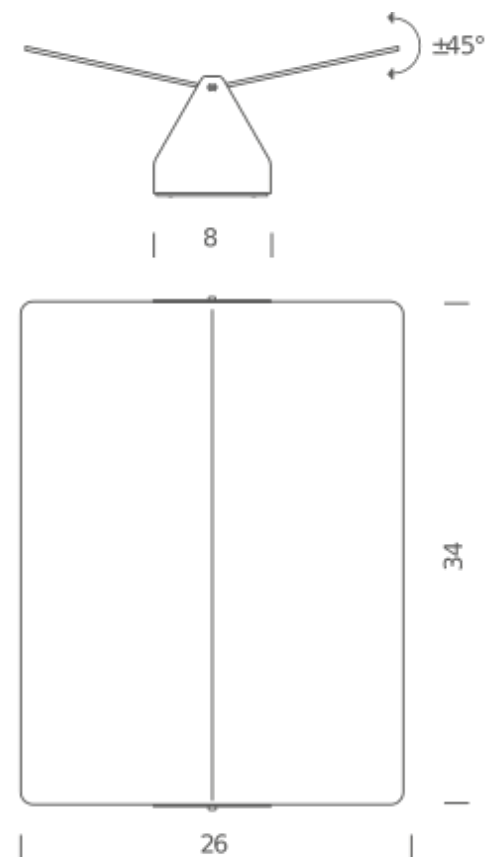

E14 LED/HALO/FLUO

LAMPING

Source	E14
Total power	2x8W
Emission	direct/indirect orientable
Switching	dimnable according to bulb
Tension	230V
IP class	20
Dimensions	26x34x8cm
Materials	aluminium
Notes	Bulb Ø3cm max. White body Only for vertical installation
Net lamp weight	1,25 kg

Codes

AVP EWD 32
AVP EWN 32
AVP EWR 32
AVP EWG 32
AVP EWB 32
AVP EWW 32

Structure/Diffuser

white/natural anodized
white/black anodized
white/red
white/yellow
white/blue
white/white

PACKAGE

Package 01

Dimension: 23x37x10 cm / Gross weight: 1,75 kg

Certificazioni

R7S (75MM)

LAMPING

Source	R7s (75mm)
Total power	2x80W
Emission	direct/indirect orientable
Switching	dimnable according to bulb
Tension	230V
IP class	20
Dimensions	26x34x8cm
Materials	aluminium
Notes	White body Only for vertical installation
Net lamp weight	1,35 kg

Dimension: 25x36x14 cm / Gross weight: 1,85 kg

Certificazioni

0,2 m

LED

LAMPING

Source	LED board
Total power	20W
Emission	direct/indirect orientable
Switching	ON/OFF
Tension	230V
Color temperature	3000K
Luminous flux	826lm
Typ CRI	85
IP class	20
Dimensions	26x34x8cm
Materials	aluminium
Notes	White body. Red RAL3002, yellow RAL1033, blue RAL5002 Only for vertical installation
Net lamp weight	1,25 kg