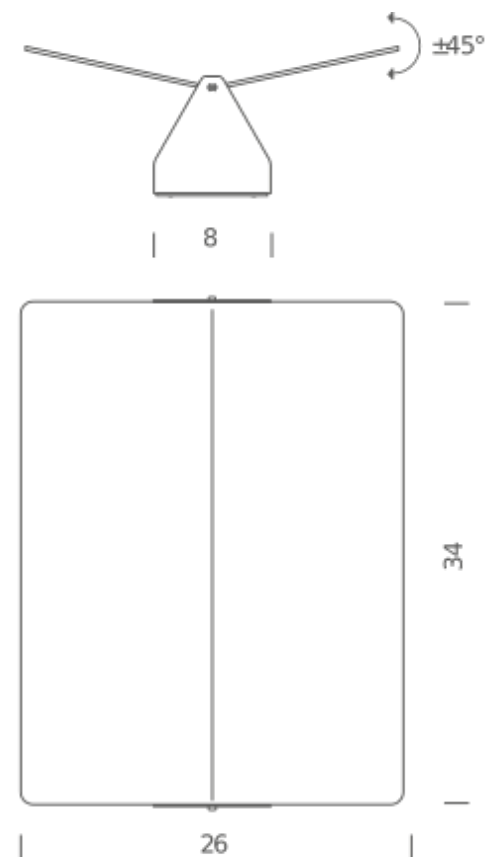

E14 LED/HALO/FLUO

LAMPING

Source	E14
Total power	2x8W
Emission	direct/indirect orientable
Switching	dimnable according to bulb
Tension	230V
IP class	20
Dimensions	26x34x8cm
Materials	aluminium
Notes	Bulb Ø3cm max. White body Only for vertical installation
Net lamp weight	1,25 kg

Certificazioni

R7S (75MM)

LAMPING

Source	R7s (75mm)
Total power	2x80W
Emission	direct/indirect orientable
Switching	dimnable according to bulb
Tension	230V
IP class	20
Dimensions	26x34x8cm
Materials	aluminium
Notes	White body Only for vertical installation
Net lamp weight	1,35 kg

Dimension: 25x36x14 cm / Gross weight: 1,85 kg

Certificazioni

0,2 m

LED

LAMPING

Source	LED board
Total power	20W
Emission	direct/indirect orientable
Switching	ON/OFF
Tension	230V
Color temperature	3000K
Luminous flux	826lm
Typ CRI	85
IP class	20
Dimensions	26x34x8cm
Materials	aluminium
Notes	White body. Red RAL3002, yellow RAL1033, blue RAL5002 Only for vertical installation
Net lamp weight	1,25 kg

Codes

AVP LWD 32
AVP LWN 32
AVP LWW 32
AVP LWR 32
AVP LWG 32
AVP LWB 32

Structure/Diffuser

white/natural anodized
white/black anodized
white/white
white/red
white/yellow
white/blue

PACKAGE

Package 01 Dimension: 23x37x10 cm / Gross weight: 1,75 kg