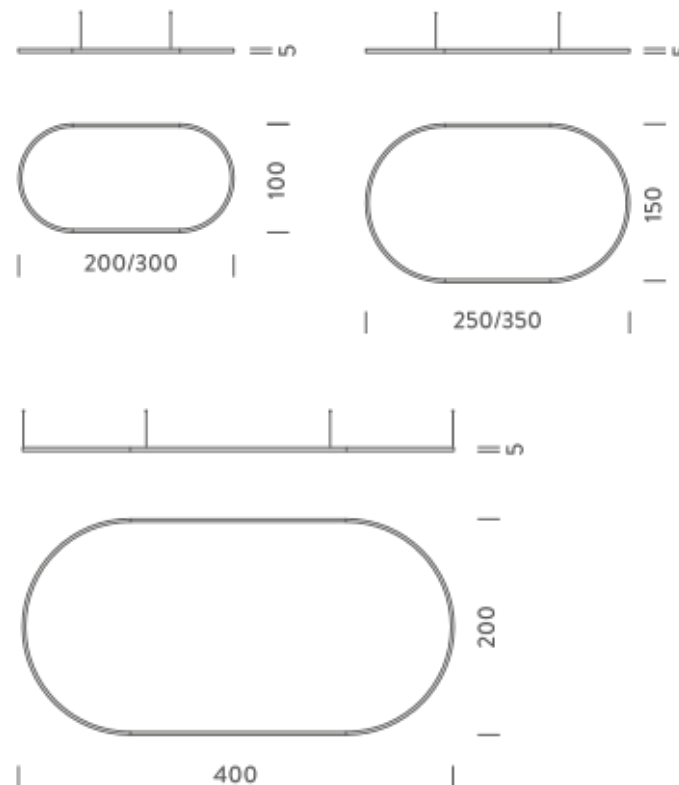

2X1M | UP - DOWNLIGHT -2700K

LAMPING

Source	Linear LED
Total power	148W
Emission	Diffused orientable
Switching	DALI 1-100%
Tension	220/240V
Color temperature	2700K
Luminous flux	8563lm
Typ CRI	90
Energy class	E
IP class	40
Dimensions	200x100x5cm
Materials	Aluminium
Notes	included: 1 driver WALIM150W24VIN, 1 dimmer interface WDIMDALIHP, 2x electrical cables 5m, 4x adjustable metal cables length 3m (including ceiling attachment). Shipped assembled
Customization options	Shapes, sizes
Accessories	Canopy, for concrete ceiling Canopy box, 1 driver, 2 electrical cables Ceiling plate, for false ceiling
Net lamp weight	6,1 kg

LAMPING

Source	Linear LED
Total power	97W
Emission	Diffused orientable
Switching	DALI 1-100%
Tension	220/240V
Color temperature	3000K
Luminous flux	5918lm
Typ CRI	90
Energy class	E
IP class	40
Dimensions	250x150x5cm
Materials	Aluminium
Notes	included: 1 driver WALIM150W24VIN, 1 dimmer interface WDIMDALIHP, 1x electrical cable 5m, 6x adjustable metal cables length 3m (including ceiling attachment). Shipped in 4 pieces
Customization options	Shapes, sizes
Accessories	Canopy, for concrete ceiling Canopy box, 1 driver, 1 electrical cable Ceiling plate, for false ceiling
Net lamp weight	7,3 kg

Codes

BZRO16B25G15WBO
BZRO16B25G15WNE
BZRO16B25G15WOR

Structure

white
black
gold

PACKAGE

Package 01 Dimension: 160x160x15 cm / Gross weight: 10,8 kg

Certificazioni

NEMO^{3,000}