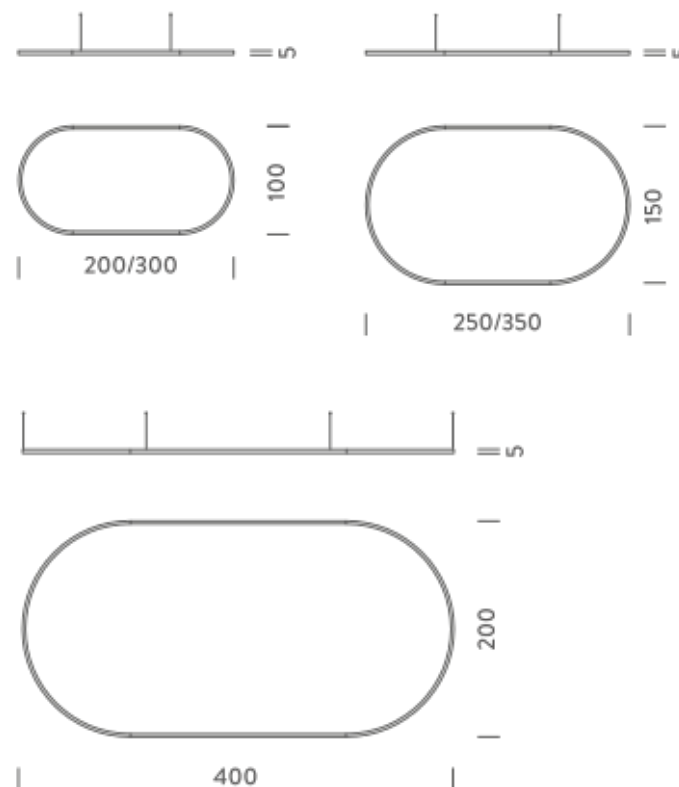

2X1M | UP - DOWNLIGHT -2700K

LAMPING

Source	Linear LED
Total power	148W
Emission	Diffused orientable
Switching	DALI 1-100%
Tension	220/240V
Color temperature	2700K
Luminous flux	8563lm
Typ CRI	90
Energy class	E
IP class	40
Dimensions	200x100x5cm
Materials	Aluminium
Notes	included: 1 driver WALIM150W24VIN, 1 dimmer interface WDIMDALIHP, 2x electrical cables 5m, 4x adjustable metal cables length 3m (including ceiling attachment). Shipped assembled
Customization options	Shapes, sizes
Accessories	Canopy, for concrete ceiling Canopy box, 1 driver, 2 electrical cables Ceiling plate, for false ceiling
Net lamp weight	6,1 kg

Codes

BZRO17B25G15WBO
BZRO17B25G15WNE
BZRO17B25G15WOR

Structure

white
black
gold

PACKAGE

Package 01 Dimension: 160x160x15 cm / Gross weight: 11,6 kg

Certificazioni

2,5X1,5M | DOWNLIGHT - 4000K

LAMPING

Source	Linear LED
Total power	97W
Emission	Diffused orientable
Switching	DALI 1-100%
Tension	220/240V
Color temperature	4000K
Luminous flux	6576lm
Typ CRI	90
Energy class	D
IP class	40
Dimensions	250x150x5cm
Materials	Aluminium
Notes	included: 1 driver WALIM150W24VIN, 1 dimmer interface WDIMDALIHP, 1x electrical cable 5m, 6x adjustable metal cables length 3m (including ceiling attachment). Shipped in 4 pieces
Customization options	Shapes, sizes
Accessories	Canopy, for concrete ceiling Canopy box, 1 driver, 1 electrical cable Ceiling plate, for false ceiling
Net lamp weight	7,3 kg