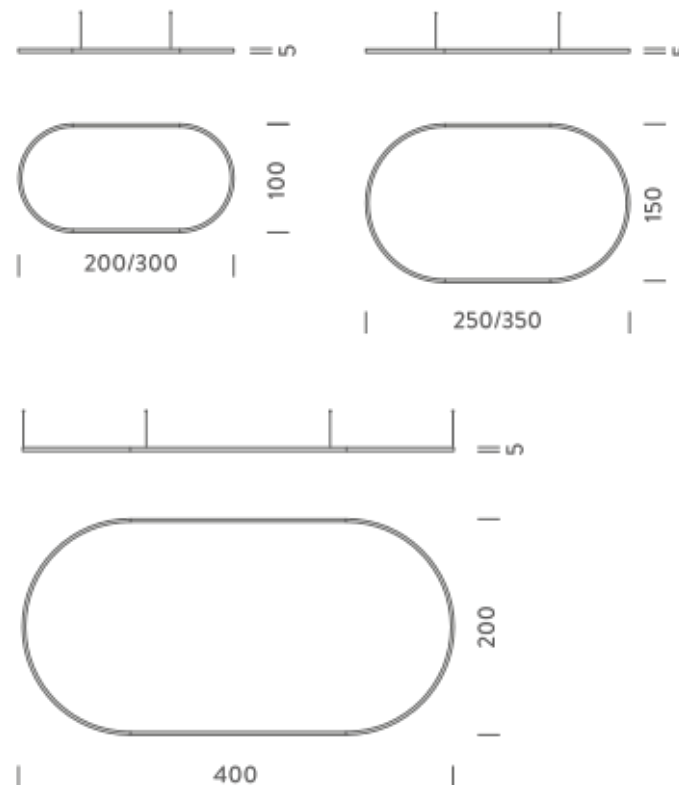

3,5X1,5M | UP - DOWNLIGHT - 4000K

LAMPING

Source	Linear LED
Total power	251W
Emission	Diffused orientable
Switching	DALI 1-100%
Tension	220/240V
Color temperature	4000K
Luminous flux	17072lm
Typ CRI	90
Energy class	D
IP class	40
Dimensions	350x150x5cm
Materials	Aluminium
Notes	included: 2 drivers WALIM150W24VIN, 2x dimmer interface WDIMDALIHP, 4x electrical cables 5m, 6x adjustable metal cables length 3m (including ceiling attachment). Shipped in 4 pieces
Customization options	Shapes, sizes
Accessories	Canopy, for concrete ceiling Ceiling plate, for false ceiling
Net lamp weight	9,9 kg

LAMPING

Source	Linear LED
Total power	296W
Emission	Diffused orientable
Switching	DALI 1-100%
Tension	220/240V
Color temperature	2700K
Luminous flux	17126lm
Typ CRI	90
Energy class	E
IP class	40
Dimensions	400x200x5cm
Materials	Aluminium
Notes	included: 2 driver2 WALIM150W24VIN, 2x dimmer interface WDIMDALIHP, 4x electrical cables 5m, 6x adjustable metal cables length 3m (including ceiling attachment). Shipped in 4 pieces
Customization options	Shapes, sizes
Accessories	Canopy, for concrete ceiling Ceiling plate, for false ceiling
Net lamp weight	12,2 kg

Codes

BZRO17C40G15DBO
BZRO17C40G15DNE
BZRO17C40G15DOR

Structure

white
black
gold

PACKAGE

Package 01 Dimension: 210x110x15 cm / Gross weight: 17,6 kg

Certificazioni

4X2M | DOWNLIGHT - 3000K