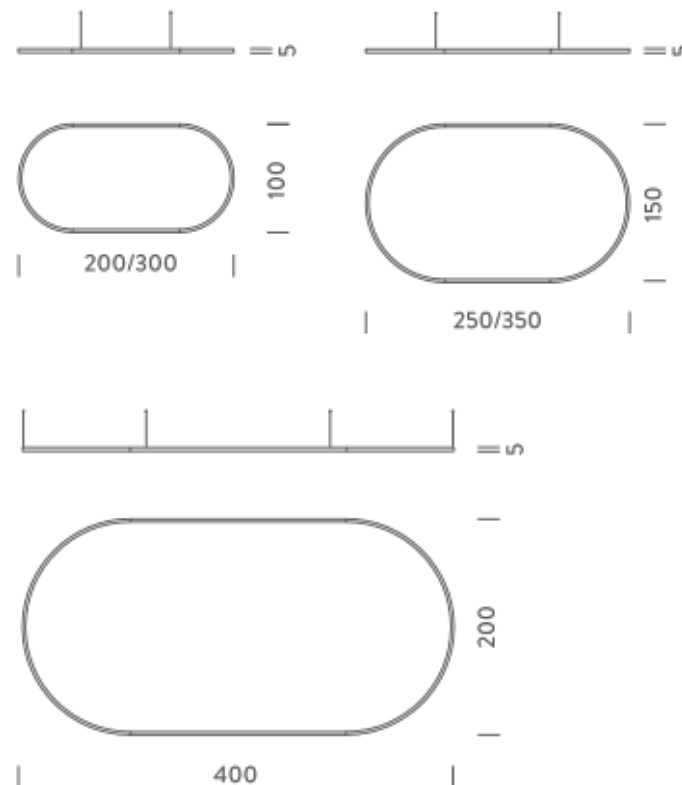

3,5X1,5M | UP - DOWNLIGHT - 3000K

LAMPING

Source	Linear LED
Total power	251W
Emission	Diffused orientable
Switching	DALI 1-100%
Tension	220/240V
Color temperature	3000K
Luminous flux	15364lm
Typ CRI	90
Energy class	E
IP class	40
Dimensions	350x150x5cm
Materials	Aluminium
Notes	included: 2 drivers WALIM150W24VIN, 2x dimmer interface WDIMDALIHP, 4x electrical cables 5m, 6x adjustable metal cables length 3m (including ceiling attachment). Shipped in 4 pieces
Customization options	Shapes, sizes
Accessories	Canopy, for concrete ceiling Ceiling plate, for false ceiling
Net lamp weight	9,9 kg

LAMPING

Source	Linear LED
Total power	125W
Emission	Diffused orientable
Switching	DALI 1-100%
Tension	220/240V
Color temperature	4000K
Luminous flux	8536lm
Typ CRI	90
Energy class	D
IP class	40
Dimensions	350x150x5cm
Materials	Aluminium
Notes	included: 1 driver WALIM150W24VIN, 1 dimmer interface WDIMDALIHP, 1x electrical cable 5m, 6x adjustable metal cables length 3m (including ceiling attachment). Shipped in 4 pieces
Customization options	Shapes, sizes
Accessories	Canopy, for concrete ceiling Canopy box, 1 driver, 1 electrical cable Ceiling plate, for false ceiling
Net lamp weight	9,1 kg

Codes

BZRO16B35G15NBO
BZRO16B35G15NNE
BZRO16B35G15NOR

Structure

white
black
gold

PACKAGE

Package 01 Dimension: 210x110x15 cm / Gross weight: 14,5 kg

Certificazioni

NEMO^{3,000}

3,5X1,5M | UP - DOWNLIGHT - 4000K

LAMPING

Source	Linear LED
Total power	251W
Emission	Diffused orientable
Switching	DALI 1-100%
Tension	220/240V
Color temperature	4000K
Luminous flux	17072lm
Typ CRI	90
Energy class	D
IP class	40
Dimensions	350x150x5cm
Materials	Aluminium
Notes	included: 2 drivers WALIM150W24VIN, 2x dimmer interface WDIMDALIHP, 4x electrical cables 5m, 6x adjustable metal cables length 3m (including ceiling attachment). Shipped in 4 pieces
Customization options	Shapes, sizes
Accessories	Canopy, for concrete ceiling Ceiling plate, for false ceiling
Net lamp weight	9,9 kg