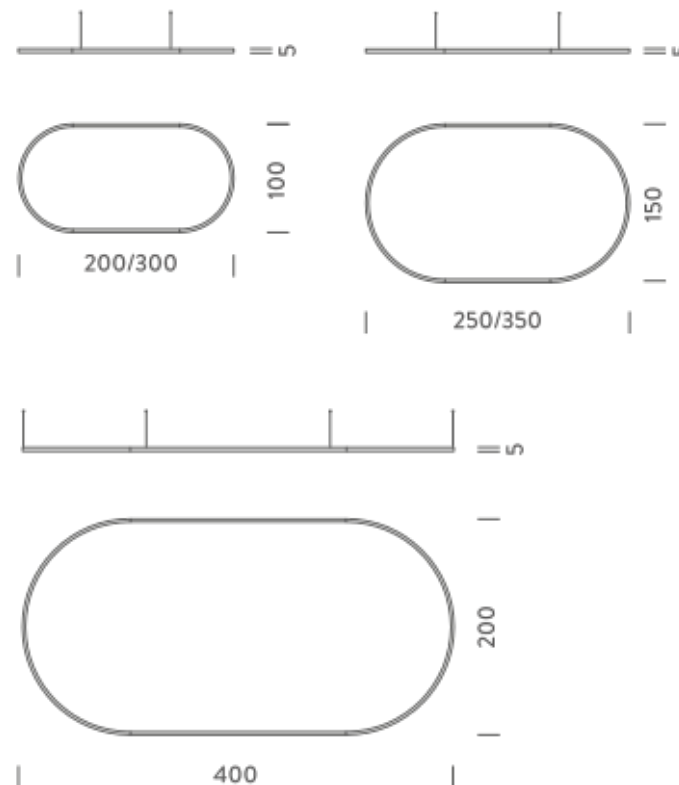

2X1M | UP - DOWNLIGHT -2700K

LAMPING

Source	Linear LED
Total power	148W
Emission	Diffused orientable
Switching	DALI 1-100%
Tension	220/240V
Color temperature	2700K
Luminous flux	8563lm
Typ CRI	90
Energy class	E
IP class	40
Dimensions	200x100x5cm
Materials	Aluminium
Notes	included: 1 driver WALIM150W24VIN, 1 dimmer interface WDIMDALIHP, 2x electrical cables 5m, 4x adjustable metal cables length 3m (including ceiling attachment). Shipped assembled
Customization options	Shapes, sizes
Accessories	Canopy, for concrete ceiling Canopy box, 1 driver, 2 electrical cables Ceiling plate, for false ceiling
Net lamp weight	6,1 kg

2X1M | DOWNLIGHT - 4000K

LAMPING

Source	Linear LED
Total power	74W
Emission	Diffused orientable
Switching	DALI 1-100%
Tension	110/240V
Color temperature	4000K
Luminous flux	5037lm
Typ CRI	90
Energy class	D
IP class	40
Dimensions	200x100x5cm
Materials	Aluminium
Notes	included: 1 driver WALIMLED100/24, 1 dimmer interface WDIMDALIHP, 1x electrical cable 5m, 4x adjustable metal cables length 3m (including ceiling attachment). Shipped assembled
Customization options	Shapes, sizes
Accessories	Canopy, for concrete ceiling Canopy box, 1 driver, 1 electrical cable Ceiling plate, for false ceiling
Net lamp weight	6 kg

Codes

BZRO16A20G15NBO
BZRO16A20G15NNE
BZRO16A20G15NOR

Structure

white
black
gold

PACKAGE

Package 01 Dimension: 210x110x15 cm / Gross weight: 11,4 kg

Certificazioni

NEMO^{3.000}