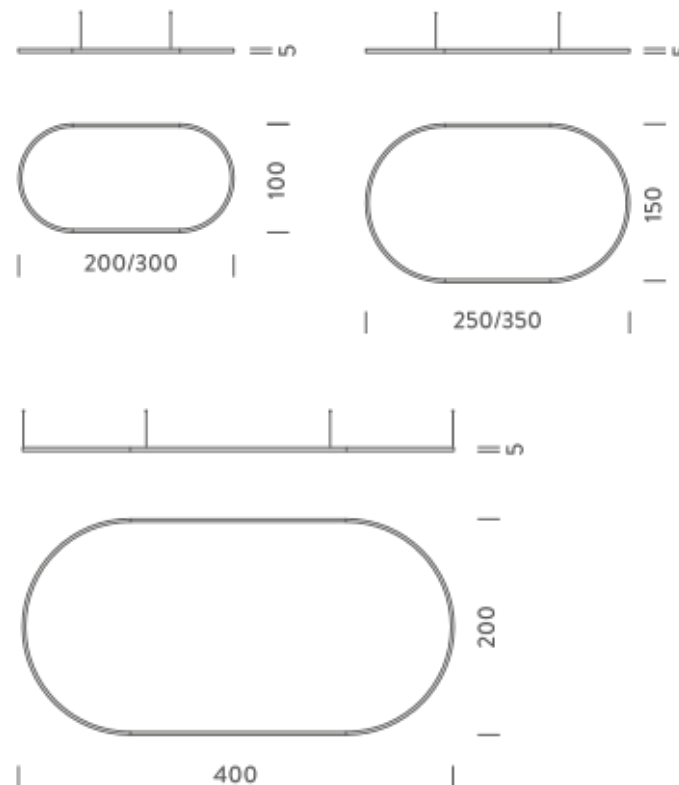

2X1M | UP - DOWNLIGHT -2700K

LAMPING

Source	Linear LED
Total power	148W
Emission	Diffused orientable
Switching	DALI 1-100%
Tension	220/240V
Color temperature	2700K
Luminous flux	8563lm
Typ CRI	90
Energy class	E
IP class	40
Dimensions	200x100x5cm
Materials	Aluminium
Notes	included: 1 driver WALIM150W24VIN, 1 dimmer interface WDIMDALIHP, 2x electrical cables 5m, 4x adjustable metal cables length 3m (including ceiling attachment). Shipped assembled
Customization options	Shapes, sizes
Accessories	Canopy, for concrete ceiling Canopy box, 1 driver, 2 electrical cables Ceiling plate, for false ceiling
Net lamp weight	6,1 kg

2X1M | DOWNLIGHT - 4000K

LAMPING

Source	Linear LED
Total power	74W
Emission	Diffused orientable
Switching	DALI 1-100%
Tension	110/240V
Color temperature	4000K
Luminous flux	5037lm
Typ CRI	90
Energy class	D
IP class	40
Dimensions	200x100x5cm
Materials	Aluminium
Notes	included: 1 driver WALIMLED100/24, 1 dimmer interface WDIMDALIHP, 1x electrical cable 5m, 4x adjustable metal cables length 3m (including ceiling attachment). Shipped assembled
Customization options	Shapes, sizes
Accessories	Canopy, for concrete ceiling Canopy box, 1 driver, 1 electrical cable Ceiling plate, for false ceiling
Net lamp weight	6 kg

Codes

BZRO16A30G15DBO
BZRO16A30G15DNE
BZRO16A30G15DOR

Structure

white
black
gold

PACKAGE

Package 01 Dimension: 310x100x15 cm / Gross weight: 15,7 kg

Certificazioni

NEMO^{3.000}