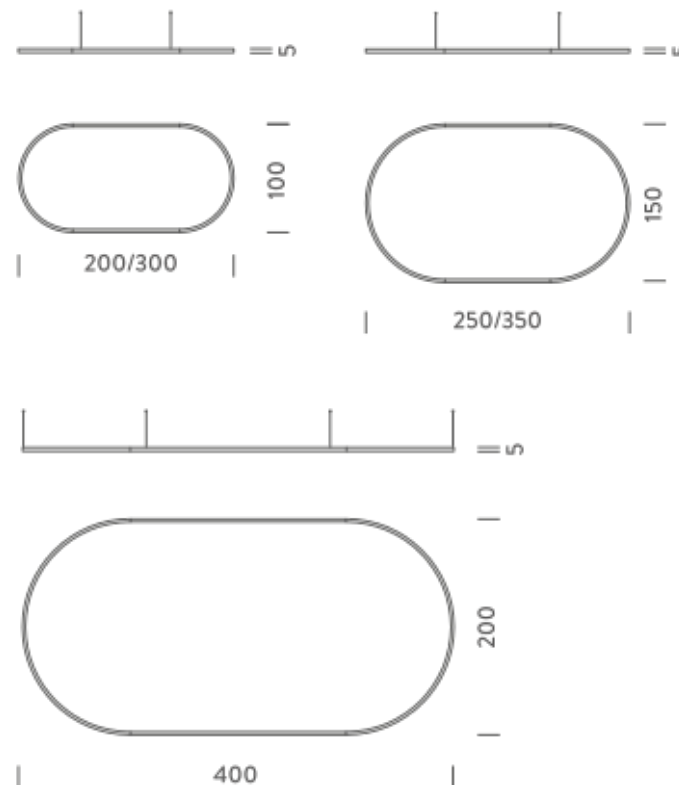

3,5X1,5M | UP - DOWNLIGHT - 4000K

LAMPING

Source	Linear LED
Total power	251W
Emission	Diffused orientable
Switching	DALI 1-100%
Tension	220/240V
Color temperature	4000K
Luminous flux	17072lm
Typ CRI	90
Energy class	D
IP class	40
Dimensions	350x150x5cm
Materials	Aluminium
Notes	included: 2 drivers WALIM150W24VIN, 2x dimmer interface WDIMDALIHP, 4x electrical cables 5m, 6x adjustable metal cables length 3m (including ceiling attachment). Shipped in 4 pieces
Customization options	Shapes, sizes
Accessories	Canopy, for concrete ceiling Ceiling plate, for false ceiling
Net lamp weight	9,9 kg

LAMPING

Source	Linear LED
Total power	296W
Emission	Diffused orientable
Switching	DALI 1-100%
Tension	220/240V
Color temperature	2700K
Luminous flux	17126lm
Typ CRI	90
Energy class	E
IP class	40
Dimensions	400x200x5cm
Materials	Aluminium
Notes	included: 2 driver2 WALIM150W24VIN, 2x dimmer interface WDIMDALIHP, 4x electrical cables 5m, 6x adjustable metal cables length 3m (including ceiling attachment). Shipped in 4 pieces
Customization options	Shapes, sizes
Accessories	Canopy, for concrete ceiling Ceiling plate, for false ceiling
Net lamp weight	12,2 kg

LAMPING

Source	Linear LED
Total power	148W
Emission	Diffused orientable
Switching	DALI 1-100%
Tension	220/240V
Color temperature	3000K
Luminous flux	9067lm
Typ CRI	90
Energy class	E
IP class	40
Dimensions	400x200x5cm
Materials	Aluminium
Notes	included: 1 driver WALIM250W24VIN, 1 dimmer interface WDIMDALIHP, 4x electrical cables 5m, 6x adjustable metal cables length 3m (including ceiling attachment). Shipped in 4 pieces
Customization options	Shapes, sizes
Accessories	Canopy, for concrete ceiling Ceiling plate, for false ceiling
Net lamp weight	11,4 kg

Codes

BZRO16C40G15WBO
BZRO16C40G15WNE
BZRO16C40G15WOR

Structure

white
black
gold

PACKAGE

Package 01 Dimension: 210x110x15 cm / Gross weight: 16,8 kg

Certificazioni

4X2M | UP - DOWNLIGHT - 3000K