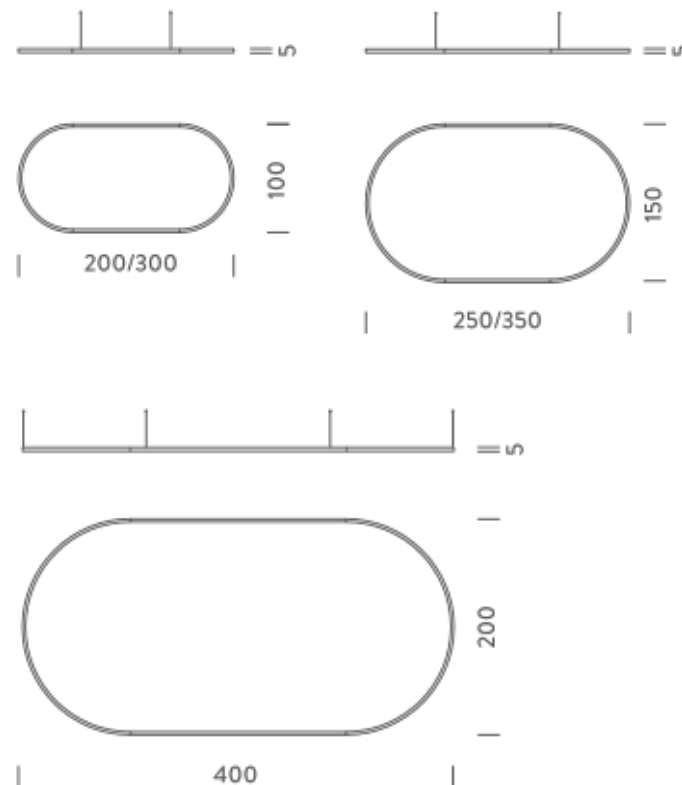

2X1M | UP - DOWNLIGHT -2700K

LAMPING

Source	Linear LED
Total power	148W
Emission	Diffused orientable
Switching	DALI 1-100%
Tension	220/240V
Color temperature	2700K
Luminous flux	8563lm
Typ CRI	90
Energy class	E
IP class	40
Dimensions	200x100x5cm
Materials	Aluminium
Notes	included: 1 driver WALIM150W24VIN, 1 dimmer interface WDIMDALIHP, 2x electrical cables 5m, 4x adjustable metal cables length 3m (including ceiling attachment). Shipped assembled
Customization options	Shapes, sizes
Accessories	Canopy, for concrete ceiling Canopy box, 1 driver, 2 electrical cables Ceiling plate, for false ceiling
Net lamp weight	6,1 kg

2X1M | DOWNLIGHT - 3000K

LAMPING

Source	Linear LED
Total power	74W
Emission	Diffused orientable
Switching	DALI 1-100%
Tension	110/240V
Color temperature	3000K
Luminous flux	4533lm
Typ CRI	90
Energy class	E
IP class	40
Dimensions	200x100x5cm
Materials	Aluminium
Notes	included: 1 driver WALIMLED100/24, 1 dimmer interface WDIMDALIHP, 1x electrical cable 5m, 4x adjustable metal cables length 3m (including ceiling attachment). Shipped assembled
Customization options	Shapes, sizes
Accessories	Canopy, for concrete ceiling Canopy box, 1 driver, 1 electrical cable Ceiling plate, for false ceiling
Net lamp weight	6 kg

Codes

BZRO16A30G15NBO
BZRO16A30G15NNE
BZRO16A30G15NOR

Structure

white
black
gold

PACKAGE

Package 01 Dimension: 310x100x15 cm / Gross weight: 15,7 kg

Certificazioni

NEMO 3.000