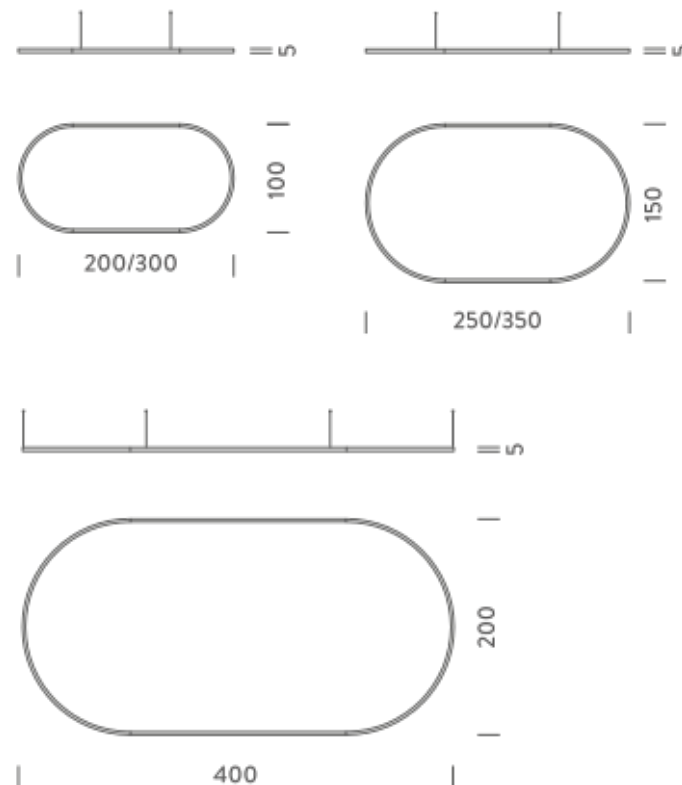

2X1M | UP - DOWNLIGHT -2700K

LAMPING

Source	Linear LED
Total power	148W
Emission	Diffused orientable
Switching	DALI 1-100%
Tension	220/240V
Color temperature	2700K
Luminous flux	8563lm
Typ CRI	90
Energy class	E
IP class	40
Dimensions	200x100x5cm
Materials	Aluminium
Notes	included: 1 driver WALIM150W24VIN, 1 dimmer interface WDIMDALIHP, 2x electrical cables 5m, 4x adjustable metal cables length 3m (including ceiling attachment). Shipped assembled
Customization options	Shapes, sizes
Accessories	Canopy, for concrete ceiling Canopy box, 1 driver, 2 electrical cables Ceiling plate, for false ceiling
Net lamp weight	6,1 kg

2X1M | DOWNLIGHT - 4000K

LAMPING

Source	Linear LED
Total power	74W
Emission	Diffused orientable
Switching	DALI 1-100%
Tension	110/240V
Color temperature	4000K
Luminous flux	5037lm
Typ CRI	90
Energy class	D
IP class	40
Dimensions	200x100x5cm
Materials	Aluminium
Notes	included: 1 driver WALIMLED100/24, 1 dimmer interface WDIMDALIHP, 1x electrical cable 5m, 4x adjustable metal cables length 3m (including ceiling attachment). Shipped assembled
Customization options	Shapes, sizes
Accessories	Canopy, for concrete ceiling Canopy box, 1 driver, 1 electrical cable Ceiling plate, for false ceiling
Net lamp weight	6 kg

Codes

BZRO17A30G15WBO
BZRO17A30G15WNE
BZRO17A30G15WOR

Structure

white
black
gold

PACKAGE

Package 01 Dimension: 310x100x15 cm / Gross weight: 16 kg

Certificazioni

NEMO^{3,000}