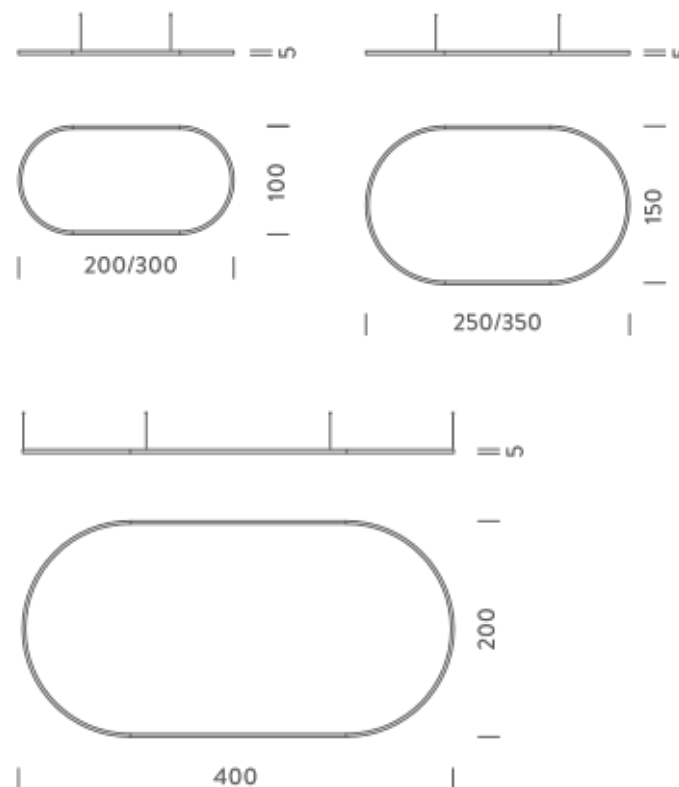

2X1M | UP - DOWNLIGHT -2700K

LAMPING

Source	Linear LED
Total power	148W
Emission	Diffused orientable
Switching	DALI 1-100%
Tension	220/240V
Color temperature	2700K
Luminous flux	8563lm
Typ CRI	90
Energy class	E
IP class	40
Dimensions	200x100x5cm
Materials	Aluminium
Notes	included: 1 driver WALIM150W24VIN, 1 dimmer interface WDIMDALIHP, 2x electrical cables 5m, 4x adjustable metal cables length 3m (including ceiling attachment). Shipped assembled
Customization options	Shapes, sizes
Accessories	Canopy, for concrete ceiling Canopy box, 1 driver, 2 electrical cables Ceiling plate, for false ceiling
Net lamp weight	6,1 kg

2X1M | UP - DOWNLIGHT - 4000K

LAMPING

Source	Linear LED
Total power	148W
Emission	Diffused orientable
Switching	DALI 1-100%
Tension	220/240V
Color temperature	4000K
Luminous flux	10074lm
Typ CRI	90
Energy class	D
IP class	40
Dimensions	200x100x5cm
Materials	Aluminium
Notes	included: 1 driver WALIM150W24VIN, 1 dimmer interface WDIMDALIHP, 2x electrical cables 5m, 4x adjustable metal cables length 3m (including ceiling attachment). Shipped assembled
Customization options	Shapes, sizes
Accessories	Canopy, for concrete ceiling Canopy box, 1 driver, 2 electrical cables Ceiling plate, for false ceiling
Net lamp weight	6,1 kg

Codes

BZRO17A30G15DBO
BZRO17A30G15DNE
BZRO17A30G15DOR

Structure

white
black
gold

PACKAGE

Package 01 Dimension: 310x100x15 cm / Gross weight: 16 kg

Certificazioni

NEMO^{3,000}