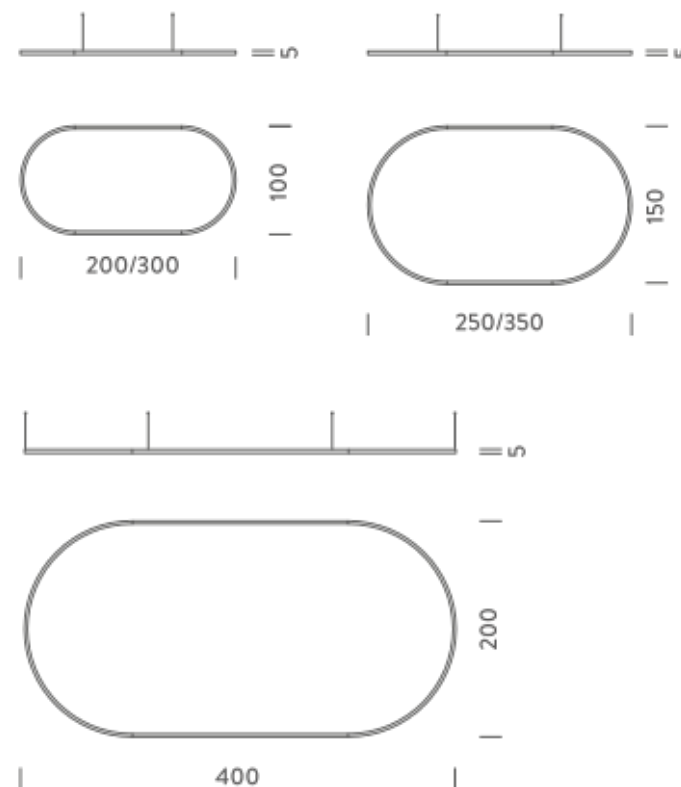

2X1M | UP - DOWNLIGHT - 3000K

LAMPING

Source	Linear LED
Total power	148W
Emission	Diffused orientable
Switching	DALI 1-100%
Tension	220/240V
Color temperature	3000K
Luminous flux	9067lm
Typ CRI	90
Energy class	E
IP class	40
Dimensions	200x100x5cm
Materials	Aluminium
Notes	included: 1 driver WALIM150W24VIN, 1 dimmer interface WDIMDALIHP, 2x electrical cables 5m, 4x adjustable metal cables length 3m (including ceiling attachment). Shipped assembled
Customization options	Shapes, sizes
Accessories	Canopy, for concrete ceiling Canopy box, 1 driver, 2 electrical cables Ceiling plate, for false ceiling
Net lamp weight	6,1 kg

LAMPING

Source	Linear LED
Total power	97W
Emission	Diffused orientable
Switching	DALI 1-100%
Tension	220/240V
Color temperature	4000K
Luminous flux	6576lm
Typ CRI	90
Energy class	D
IP class	40
Dimensions	250x150x5cm
Materials	Aluminium
Notes	included: 1 driver WALIM150W24VIN, 1 dimmer interface WDIMDALIHP, 1x electrical cable 5m, 6x adjustable metal cables length 3m (including ceiling attachment). Shipped in 4 pieces
Customization options	Shapes, sizes
Accessories	Canopy, for concrete ceiling Canopy box, 1 driver, 1 electrical cable Ceiling plate, for false ceiling
Net lamp weight	7,3 kg

Codes

BZRO16B25G15NBO
BZRO16B25G15NNE
BZRO16B25G15NOR

Structure

white
black
gold

PACKAGE

Package 01 Dimension: 160x160x15 cm / Gross weight: 10,8 kg

Certificazioni

NEMO^{3,000}

2,5X1,5M | UP - DOWNLIGHT - 4000K

LAMPING

Source	Linear LED
Total power	193W
Emission	Diffused orientable
Switching	DALI 1-100%
Tension	220/240V
Color temperature	4000K
Luminous flux	13152lm
Typ CRI	90
Energy class	D
IP class	40
Dimensions	250x150x5cm
Materials	Aluminium
Notes	included: 1 driver WALIM250W24VIN, 1 dimmer interface WDIMDALIHP, 4x electrical cables 5m, 6x adjustable metal cables length 3m (including ceiling attachment). Shipped in 4 pieces
Customization options	Shapes, sizes
Accessories	Canopy, for concrete ceiling Ceiling plate, for false ceiling
Net lamp weight	8,1 kg