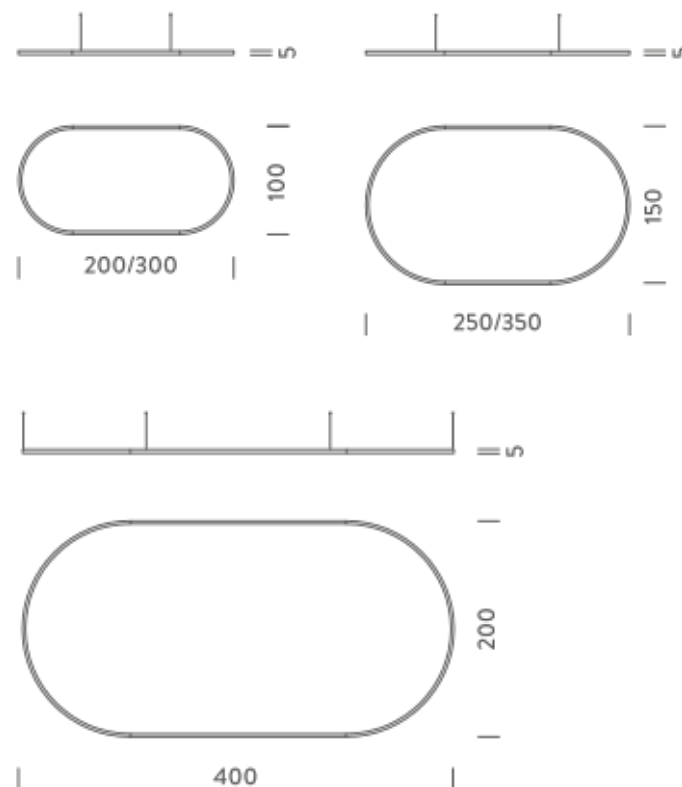

3,5X1,5M | UP - DOWNLIGHT - 2700K

LAMPING

Source	Linear LED
Total power	251W
Emission	Diffused orientable
Switching	DALI 1-100%
Tension	220/240V
Color temperature	2700K
Luminous flux	14511lm
Typ CRI	90
Energy class	E
IP class	40
Dimensions	350x150x5cm
Materials	Aluminium
Notes	included: 2 drivers WALIM150W24VIN, 2x dimmer interface WDIMDALIHP, 4x electrical cables 5m, 6x adjustable metal cables length 3m (including ceiling attachment). Shipped in 4 pieces
Customization options	Shapes, sizes
Accessories	Canopy, for concrete ceiling Ceiling plate, for false ceiling
Net lamp weight	9,9 kg

LAMPING

Source	Linear LED
Total power	125W
Emission	Diffused orientable
Switching	DALI 1-100%
Tension	220/240V
Color temperature	3000K
Luminous flux	7682lm
Typ CRI	90
Energy class	E
IP class	40
Dimensions	350x150x5cm
Materials	Aluminium
Notes	included: 1 driver WALIM150W24VIN, 1 dimmer interface WDIMDALIHP, 1x electrical cable 5m, 6x adjustable metal cables length 3m (including ceiling attachment). Shipped in 4 pieces
Customization options	Shapes, sizes
Accessories	Canopy, for concrete ceiling Canopy box, 1 driver, 1 electrical cable Ceiling plate, for false ceiling
Net lamp weight	9,1 kg

Codes

BZRO16B35G15WBO
BZRO16B35G15WNE
BZRO16B35G15WOR

Structure

white
black
gold

PACKAGE

Package 01 Dimension: 210x110x15 cm / Gross weight: 14,5 kg

Certificazioni

NEMO^{3,000}

3,5X1,5M | UP - DOWNLIGHT - 3000K

LAMPING

Source	Linear LED
Total power	251W
Emission	Diffused orientable
Switching	DALI 1-100%
Tension	220/240V
Color temperature	3000K
Luminous flux	15364lm
Typ CRI	90
Energy class	E
IP class	40
Dimensions	350x150x5cm
Materials	Aluminium
Notes	included: 2 drivers WALIM150W24VIN, 2x dimmer interface WDIMDALIHP, 4x electrical cables 5m, 6x adjustable metal cables length 3m (including ceiling attachment). Shipped in 4 pieces
Customization options	Shapes, sizes
Accessories	Canopy, for concrete ceiling Ceiling plate, for false ceiling
Net lamp weight	9,9 kg