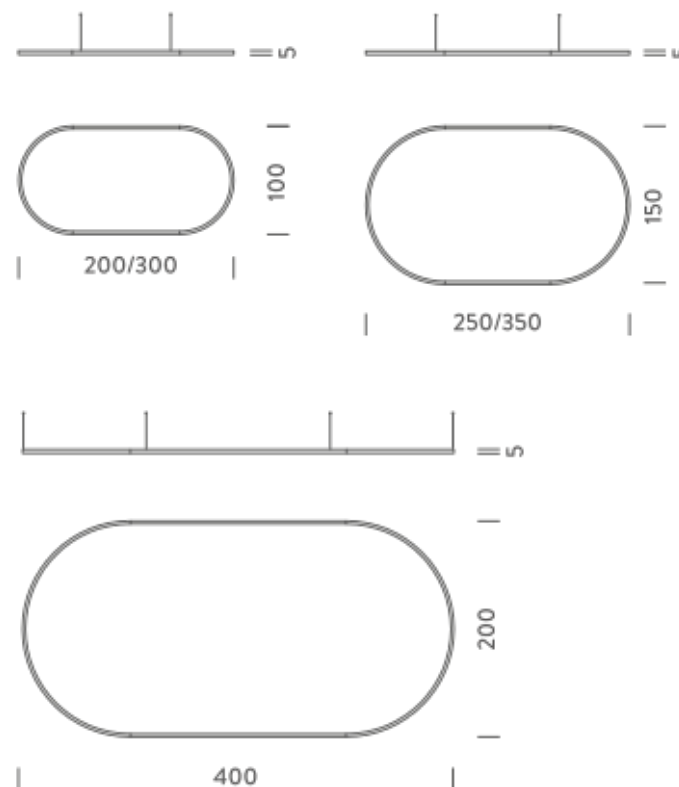

Remote driver and dimmer interface included

2X1M | DOWNLIGHT - 2700K

LAMPING

Source	Linear LED
Total power	74W
Emission	Diffused orientable
Switching	DALI 1-100%
Tension	110/240V
Color temperature	2700K
Luminous flux	4282lm
Typ CRI	90
Energy class	E
IP class	40
Dimensions	200x100x5cm
Materials	Aluminium
Notes	included: 1 driver WALIMLED100/24, 1 dimmer interface WDIMDALIHP, 1x electrical cable 5m, 4x adjustable metal cables length 3m (including ceiling attachment). Shipped assembled
Customization options	Shapes, sizes
Accessories	Canopy, for concrete ceiling Canopy box, 1 driver, 1 electrical cable Ceiling plate, for false ceiling
Net lamp weight	6 kg

Codes

BZRO16A20G15DBO
BZRO16A20G15DNE
BZRO16A20G15DOR

Structure

white
black
gold

PACKAGE

Package 01 Dimension: 210x110x15 cm / Gross weight: 11,4 kg

Certificazioni

NEMO 3.000

2X1M | UP - DOWNLIGHT -2700K

LAMPING

Source	Linear LED
Total power	148W
Emission	Diffused orientable
Switching	DALI 1-100%
Tension	220/240V
Color temperature	2700K
Luminous flux	8563lm
Typ CRI	90
Energy class	E
IP class	40
Dimensions	200x100x5cm
Materials	Aluminium
Notes	included: 1 driver WALIM150W24VIN, 1 dimmer interface WDIMDALIHP, 2x electrical cables 5m, 4x adjustable metal cables length 3m (including ceiling attachment). Shipped assembled
Customization options	Shapes, sizes
Accessories	Canopy, for concrete ceiling Canopy box, 1 driver, 2 electrical cables Ceiling plate, for false ceiling
Net lamp weight	6,1 kg