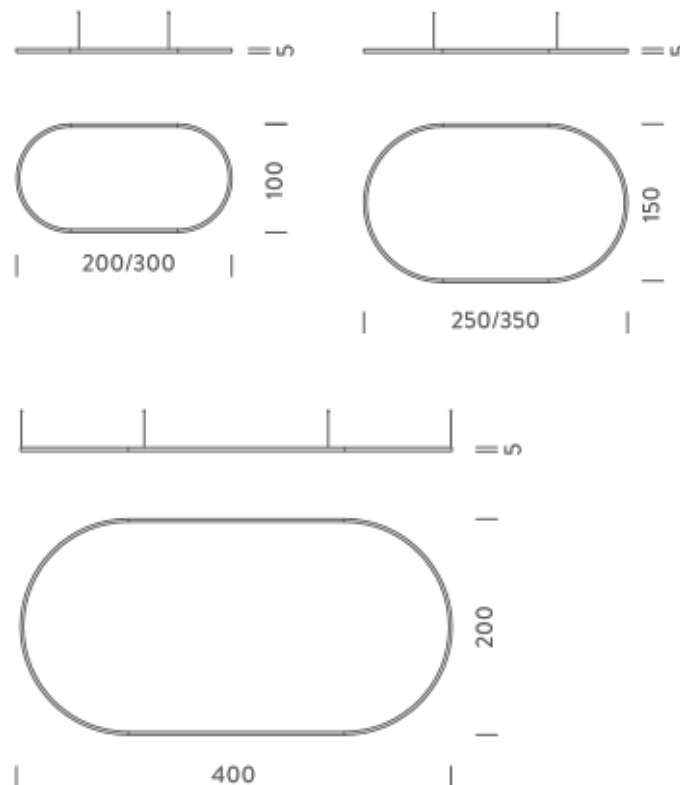

2,5X1,5M | UP - DOWNLIGHT - 4000K

LAMPING

Source	Linear LED
Total power	193W
Emission	Diffused orientable
Switching	DALI 1-100%
Tension	220/240V
Color temperature	4000K
Luminous flux	13152lm
Typ CRI	90
Energy class	D
IP class	40
Dimensions	250x150x5cm
Materials	Aluminium
Notes	included: 1 driver WALIM250W24VIN, 1 dimmer interface WDIMDALIHP, 4x electrical cables 5m, 6x adjustable metal cables length 3m (including ceiling attachment). Shipped in 4 pieces
Customization options	Shapes, sizes
Accessories	Canopy, for concrete ceiling Ceiling plate, for false ceiling
Net lamp weight	8,1 kg

LAMPING

Source	Linear LED
Total power	125W
Emission	Diffused orientable
Switching	DALI 1-100%
Tension	220/240V
Color temperature	2700K
Luminous flux	7255lm
Typ CRI	90
Energy class	E
IP class	40
Dimensions	350x150x5cm
Materials	Aluminium
Notes	included: 1 driver WALIM150W24VIN, 1 dimmer interface WDIMDALIHP, 1x electrical cable 5m, 6x adjustable metal cables length 3m (including ceiling attachment). Shipped in 4 pieces
Customization options	Shapes, sizes
Accessories	Canopy, for concrete ceiling Canopy box, 1 driver, 1 electrical cable Ceiling plate, for false ceiling
Net lamp weight	9,1 kg

Codes

BZRO16B35G15DBO
BZRO16B35G15DNE
BZRO16B35G15DOR

Structure

white
black
gold

PACKAGE

Package 01 Dimension: 210x110x15 cm / Gross weight: 14,5 kg

Certificazioni

NEMO^{3,000}

3,5X1,5M | UP - DOWNLIGHT - 2700K

LAMPING

Source	Linear LED
Total power	251W
Emission	Diffused orientable
Switching	DALI 1-100%
Tension	220/240V
Color temperature	2700K
Luminous flux	14511lm
Typ CRI	90
Energy class	E
IP class	40
Dimensions	350x150x5cm
Materials	Aluminium
Notes	included: 2 drivers WALIM150W24VIN, 2x dimmer interface WDIMDALIHP, 4x electrical cables 5m, 6x adjustable metal cables length 3m (including ceiling attachment). Shipped in 4 pieces
Customization options	Shapes, sizes
Accessories	Canopy, for concrete ceiling Ceiling plate, for false ceiling
Net lamp weight	9,9 kg