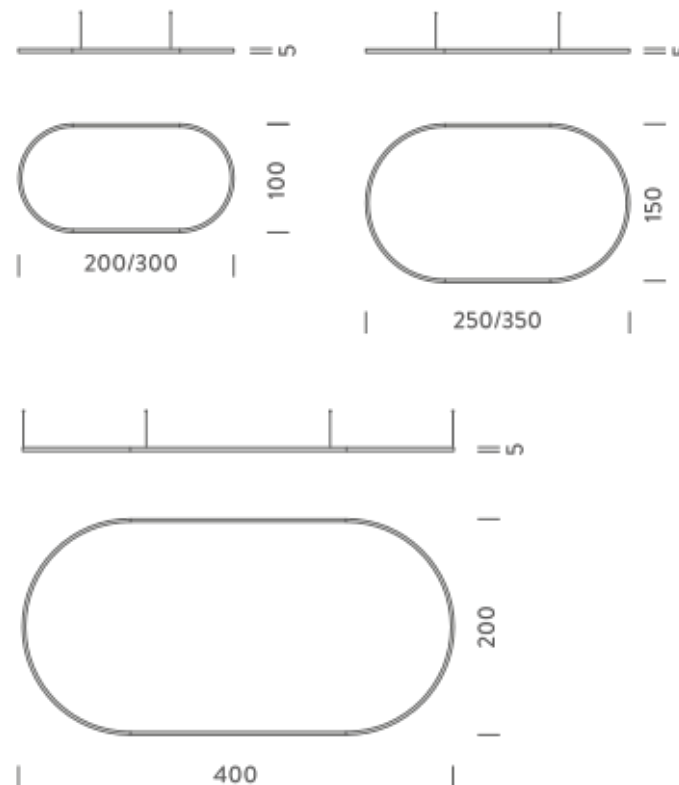

2X1M | UP - DOWNLIGHT -2700K

LAMPING

Source	Linear LED
Total power	148W
Emission	Diffused orientable
Switching	DALI 1-100%
Tension	220/240V
Color temperature	2700K
Luminous flux	8563lm
Typ CRI	90
Energy class	E
IP class	40
Dimensions	200x100x5cm
Materials	Aluminium
Notes	included: 1 driver WALIM150W24VIN, 1 dimmer interface WDIMDALIHP, 2x electrical cables 5m, 4x adjustable metal cables length 3m (including ceiling attachment). Shipped assembled
Customization options	Shapes, sizes
Accessories	Canopy, for concrete ceiling Canopy box, 1 driver, 2 electrical cables Ceiling plate, for false ceiling
Net lamp weight	6,1 kg

2X1M | DOWNLIGHT - 3000K

LAMPING

Source	Linear LED
Total power	74W
Emission	Diffused orientable
Switching	DALI 1-100%
Tension	110/240V
Color temperature	3000K
Luminous flux	4533lm
Typ CRI	90
Energy class	E
IP class	40
Dimensions	200x100x5cm
Materials	Aluminium
Notes	included: 1 driver WALIMLED100/24, 1 dimmer interface WDIMDALIHP, 1x electrical cable 5m, 4x adjustable metal cables length 3m (including ceiling attachment). Shipped assembled
Customization options	Shapes, sizes
Accessories	Canopy, for concrete ceiling Canopy box, 1 driver, 1 electrical cable Ceiling plate, for false ceiling
Net lamp weight	6 kg

Codes

BZRO16A20G15WBO
BZRO16A20G15WNE
BZRO16A20G15WOR

Structure

white
black
gold

PACKAGE

Package 01 Dimension: 210x110x15 cm / Gross weight: 11,4 kg

Certificazioni

NEMO^{3,000}