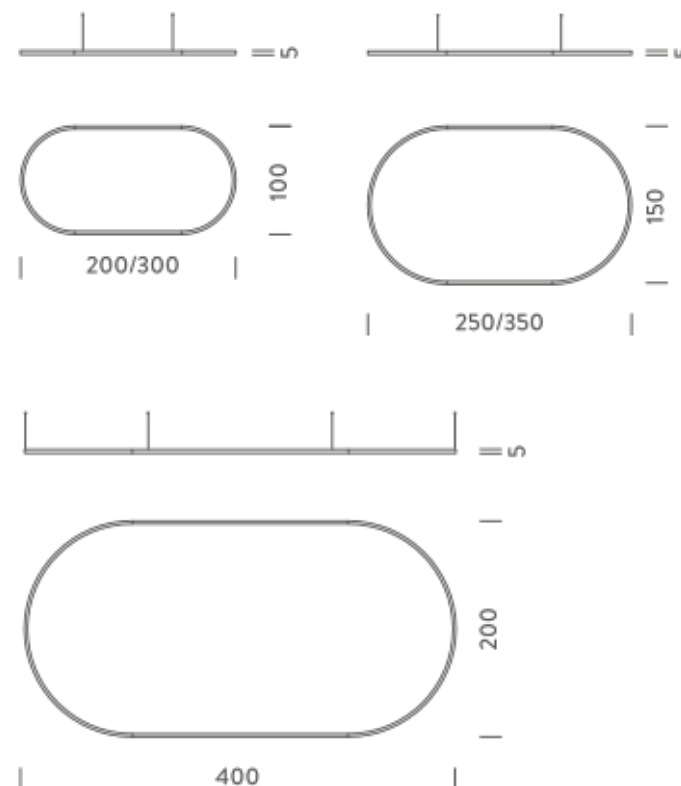

2X1M | UP - DOWNLIGHT -2700K

LAMPING

Source	Linear LED
Total power	148W
Emission	Diffused orientable
Switching	DALI 1-100%
Tension	220/240V
Color temperature	2700K
Luminous flux	8563lm
Typ CRI	90
Energy class	E
IP class	40
Dimensions	200x100x5cm
Materials	Aluminium
Notes	included: 1 driver WALIM150W24VIN, 1 dimmer interface WDIMDALIHP, 2x electrical cables 5m, 4x adjustable metal cables length 3m (including ceiling attachment). Shipped assembled
Customization options	Shapes, sizes
Accessories	Canopy, for concrete ceiling Canopy box, 1 driver, 2 electrical cables Ceiling plate, for false ceiling
Net lamp weight	6,1 kg

Codes

BZRO17A20G15DBO
BZRO17A20G15DNE
BZRO17A20G15DOR

Structure

white
black
gold

PACKAGE

Package 01 Dimension: 210x110x15 cm / Gross weight: 11,5 kg

Certificazioni

NEMO^{3.000}

2X1M | DOWNLIGHT - 3000K

LAMPING

Source	Linear LED
Total power	74W
Emission	Diffused orientable
Switching	DALI 1-100%
Tension	110/240V
Color temperature	3000K
Luminous flux	4533lm
Typ CRI	90
Energy class	E
IP class	40
Dimensions	200x100x5cm
Materials	Aluminium
Notes	included: 1 driver WALIMLED100/24, 1 dimmer interface WDIMDALIHP, 1x electrical cable 5m, 4x adjustable metal cables length 3m (including ceiling attachment). Shipped assembled
Customization options	Shapes, sizes
Accessories	Canopy, for concrete ceiling Canopy box, 1 driver, 1 electrical cable Ceiling plate, for false ceiling
Net lamp weight	6 kg