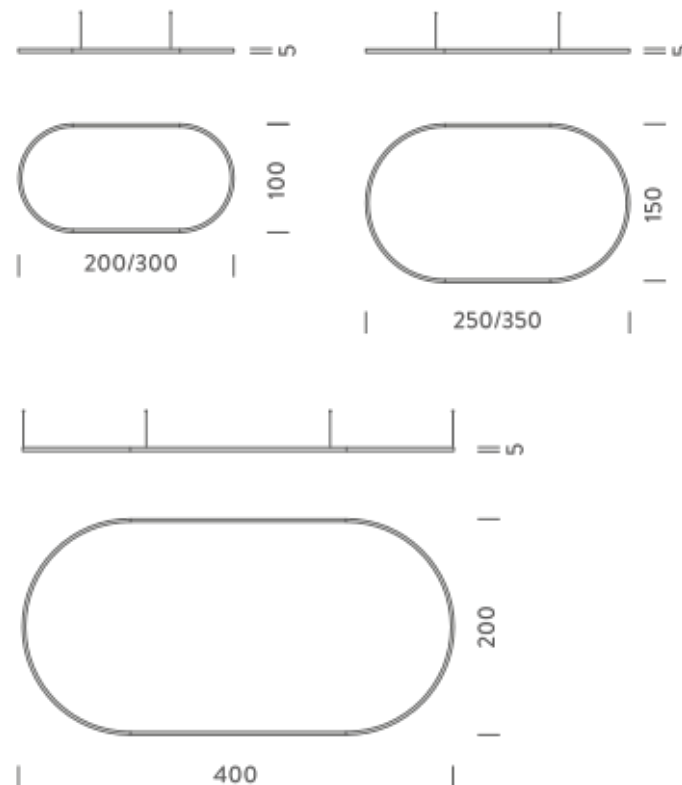

2X1M | UP - DOWNLIGHT -2700K

LAMPING

Source	Linear LED
Total power	148W
Emission	Diffused orientable
Switching	DALI 1-100%
Tension	220/240V
Color temperature	2700K
Luminous flux	8563lm
Typ CRI	90
Energy class	E
IP class	40
Dimensions	200x100x5cm
Materials	Aluminium
Notes	included: 1 driver WALIM150W24VIN, 1 dimmer interface WDIMDALIHP, 2x electrical cables 5m, 4x adjustable metal cables length 3m (including ceiling attachment). Shipped assembled
Customization options	Shapes, sizes
Accessories	Canopy, for concrete ceiling Canopy box, 1 driver, 2 electrical cables Ceiling plate, for false ceiling
Net lamp weight	6,1 kg

2X1M | UP - DOWNLIGHT - 4000K

LAMPING

Source	Linear LED
Total power	148W
Emission	Diffused orientable
Switching	DALI 1-100%
Tension	220/240V
Color temperature	4000K
Luminous flux	10074lm
Typ CRI	90
Energy class	D
IP class	40
Dimensions	200x100x5cm
Materials	Aluminium
Notes	included: 1 driver WALIM150W24VIN, 1 dimmer interface WDIMDALIHP, 2x electrical cables 5m, 4x adjustable metal cables length 3m (including ceiling attachment). Shipped assembled
Customization options	Shapes, sizes
Accessories	Canopy, for concrete ceiling Canopy box, 1 driver, 2 electrical cables Ceiling plate, for false ceiling
Net lamp weight	6,1 kg

Codes

BZRO16A30G15WBO
BZRO16A30G15WNE
BZRO16A30G15WOR

Structure

white
black
gold

PACKAGE

Package 01 Dimension: 310x100x15 cm / Gross weight: 15,7 kg

Certificazioni

NEMO^{3,000}