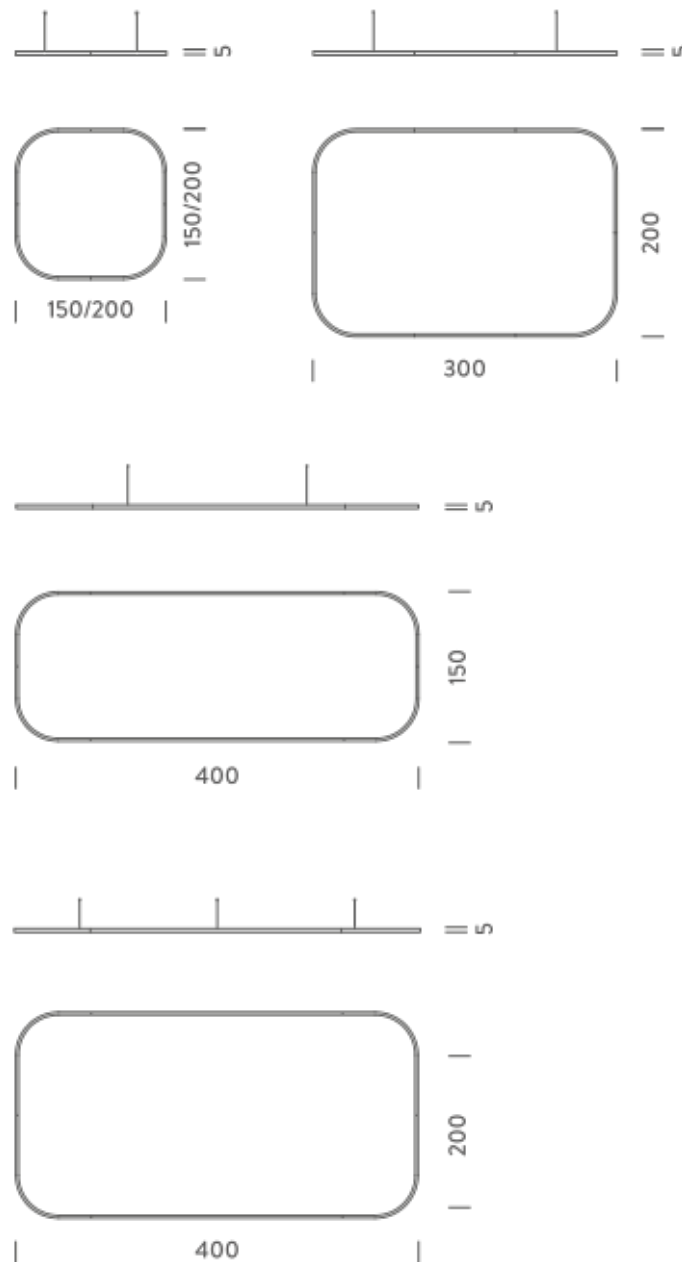

3X2M | DOWNLIGHT - 3000K

LAMPING

Source	Linear LED
Total power	134W
Emission	Diffused orientable
Switching	DALI 1-100%
Tension	220/240V
Color temperature	3000K
Luminous flux	8220lm
Typ CRI	90
Energy class	E
IP class	40
Dimensions	300x200x5cm
Materials	Aluminium
Notes	included: 1 driver WALIM150W24VIN, 1 dimmer interface WDIMDALIHP, 2 electrical cables 5m, 4x adjustable metal cables length 3m (including ceiling attachment). Shipped in 2 pieces
Customization options	Shapes, sizes
Accessories	Canopy, for concrete ceiling | Canopy box, 1 driver, 2 electrical cables | Ceiling plate, for false ceiling
Net lamp weight	9,9 kg

Codes

BZRQ1610G15WBO
BZRQ1610G15WNE
BZRQ1610G15WOR

PACKAGE

Package 01 Dimension: 310x110x15 cm / Gross weight: 17,9 kg

Certificazioni

NEMO^{3.000}