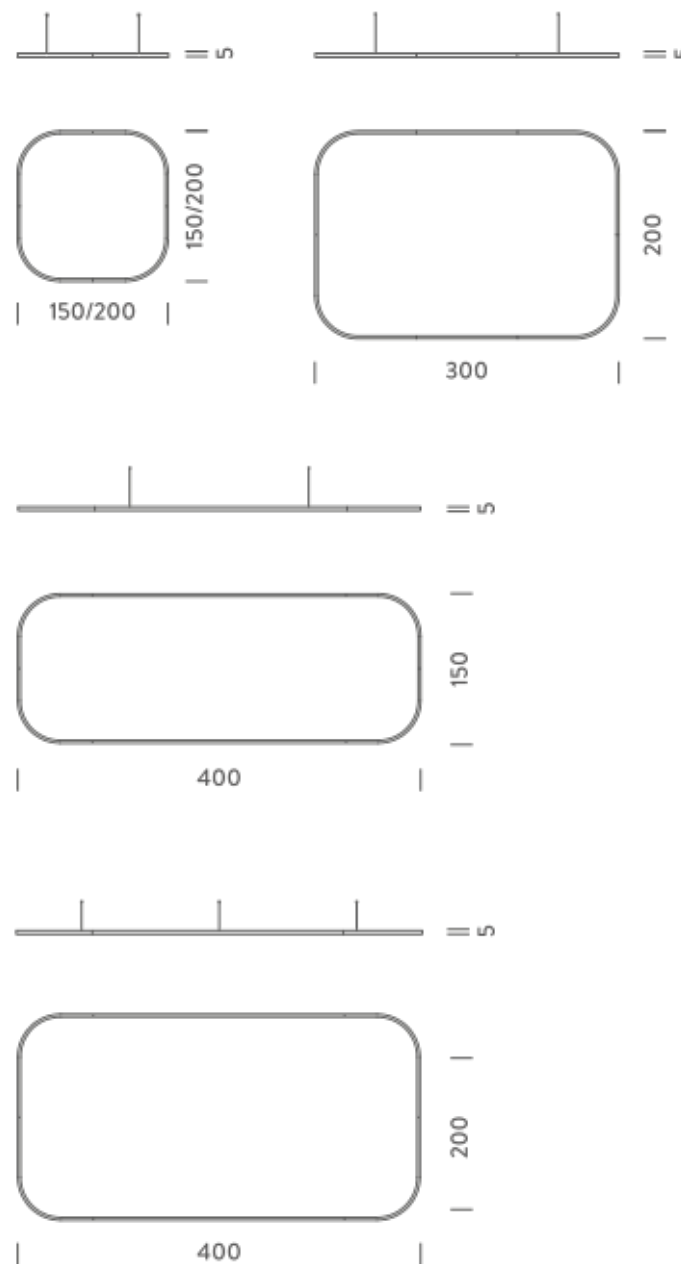

black

gold

Dimension: 310x110x15 cm / Gross weight: 19,3 kg

Certificazioni

4X1,5M | UP - DOWNLIGHT - 2700K

LAMPING

Source	Linear LED
Total power	297W
Emission	Diffused orientable
Switching	DALI 1-100%
Tension	220/240V
Color temperature	2700K
Luminous flux	17193lm
Typ CRI	90
Energy class	E
IP class	40
Dimensions	400x150x5cm
Materials	Aluminium
Notes	included: 2 drivers WALIM150W24VIN, 2x dimmer interface WDIMDALIHP, 4 electrical cables 5m, 4x adjustable metal cables length 3m (including ceiling attachment). Shipped in 4 pieces
Customization options	Shapes, sizes
Accessories	Canopy, for concrete ceiling Canopy box, 1 driver, 2 electrical cables Ceiling plate, for false ceiling
Net lamp weight	12,1 kg

Source	Linear LED
Total power	149W
Emission	Diffused orientable
Switching	DALI 1-100%
Tension	220/240V
Color temperature	3000K
Luminous flux	9102lm
Typ CRI	90
Energy class	E
IP class	40
Dimensions	400x150x5cm
Materials	Aluminium
Notes	included: 1 driver WALIM150W24VIN, 1 dimmer interface WDIMDALIHP, 4 electrical cables 5m, 6x adjustable metal cables length 3m (including ceiling attachment). Shipped in 4 pieces
Customization options	Shapes, sizes
Accessories	Canopy, for concrete ceiling Ceiling plate, for false ceiling
Net lamp weight	11,3 kg

4X1,5M | UP - DOWNLIGHT - 4000K

LAMPING

Source	Linear LED
Total power	297W
Emission	Diffused orientable
Switching	DALI 1-100%
Tension	220/240V
Color temperature	4000K
Luminous flux	20227lm
Typ CRI	90
Energy class	D
IP class	40
Dimensions	400x150x5cm
Materials	Aluminium
Notes	included: 2 drivers WALIM150W24VIN, 2x dimmer interface WDIMDALIHP, 4 electrical cables 5m, 4x adjustable metal cables length 3m (including ceiling attachment). Shipped in 4 pieces
Customization options	Shapes, sizes
Accessories	Canopy, for concrete ceiling Canopy box, 1 driver, 2 electrical cables Ceiling plate, for false ceiling
Net lamp weight	12,1 kg