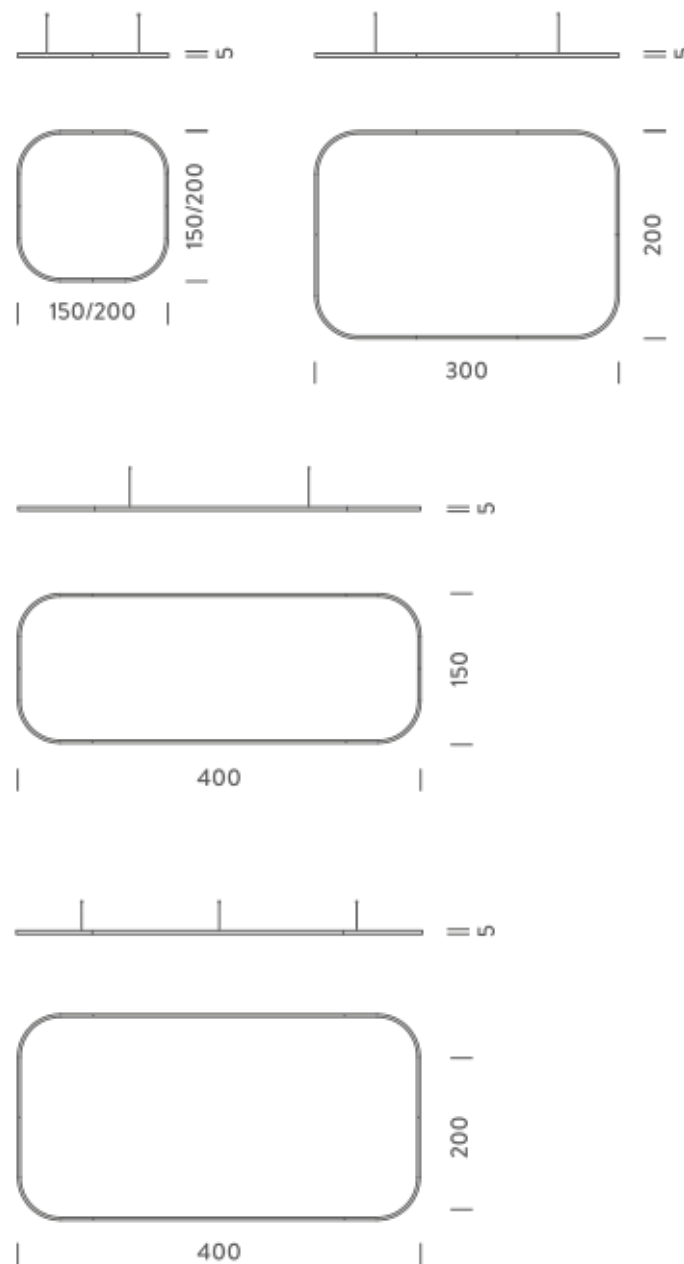

3X2M | UP - DOWNLIGHT - 4000K

LAMPING

Source	Linear LED
Total power	268W
Emission	Diffused orientable
Switching	DALI 1-100%
Tension	220/240V
Color temperature	4000K
Luminous flux	18267lm
Typ CRI	90
Energy class	D
IP class	40
Dimensions	300x200x5cm
Materials	Aluminium
Notes	included: 2 drivers WALIM150W24VIN, 2x dimmer interface WDIMDALIHP, 2 electrical cables 5m, 4x adjustable metal cables length 3m (including ceiling attachment). Shipped in 2 pieces
Customization options	Shapes, sizes
Accessories	Canopy, for concrete ceiling | Ceiling plate, for false ceiling
Net lamp weight	10,7 kg

Codes

BZRQ1720G15NBO
BZRQ1720G15NNE
BZRQ1720G15NOR

PACKAGE

Package 01

Structure

white
black
gold

Dimension: 310x110x15 cm / Gross weight: 18,7 kg