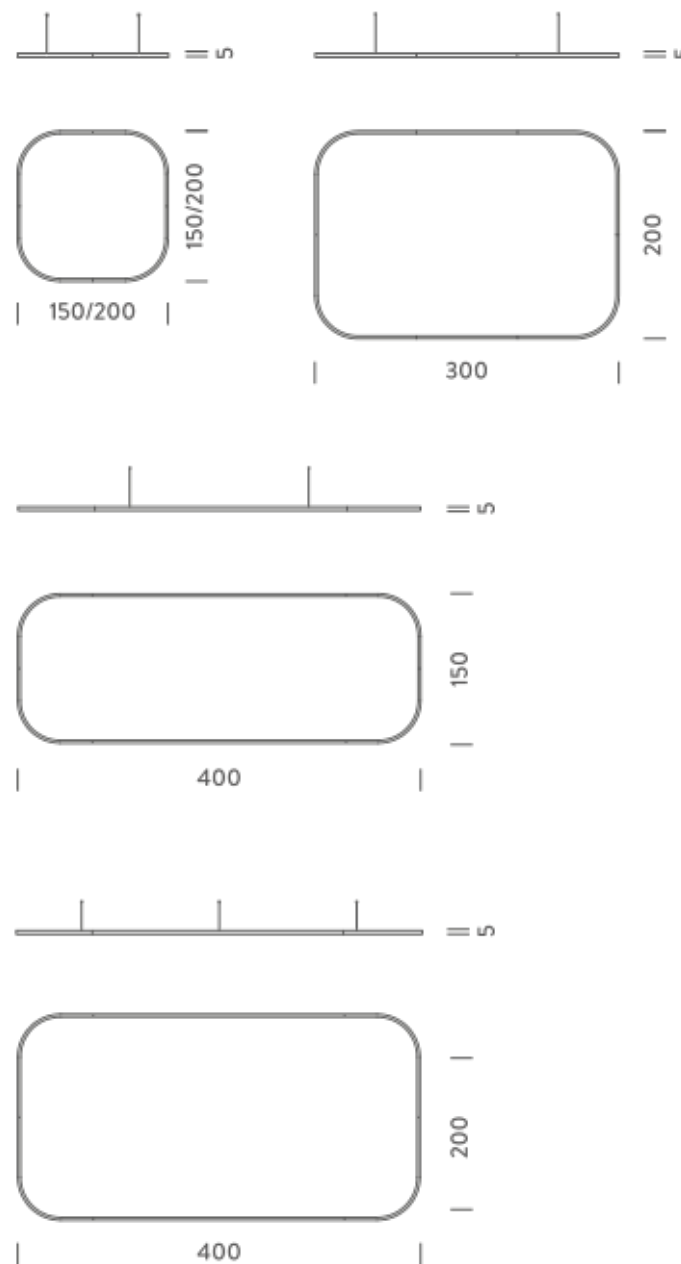

3X2M | UP - DOWNLIGHT - 2700K

LAMPING

Source	Linear LED
Total power	268W
Emission	Diffused orientable
Switching	DALI 1-100%
Tension	220/240V
Color temperature	2700K
Luminous flux	15527lm
Typ CRI	90
Energy class	E
IP class	40
Dimensions	300x200x5cm
Materials	Aluminium
Notes	included: 2 drivers WALIM150W24VIN, 2x dimmer interface WDIMDALIHP, 2 electrical cables 5m, 4x adjustable metal cables length 3m (including ceiling attachment). Shipped in 2 pieces
Customization options	Shapes, sizes
Accessories	Canopy, for concrete ceiling | Canopy box, 1 driver, 1 electrical cable | Ceiling plate, for false ceiling
Net lamp weight	10,7 kg

Codes

BZRQ1720G15DBO
BZRQ1720G15DNE
BZRQ1720G15DOR

PACKAGE

Package 01 Dimension: 310x110x15 cm / Gross weight: 18,7 kg

Certificazioni

NEMO^{3.000}