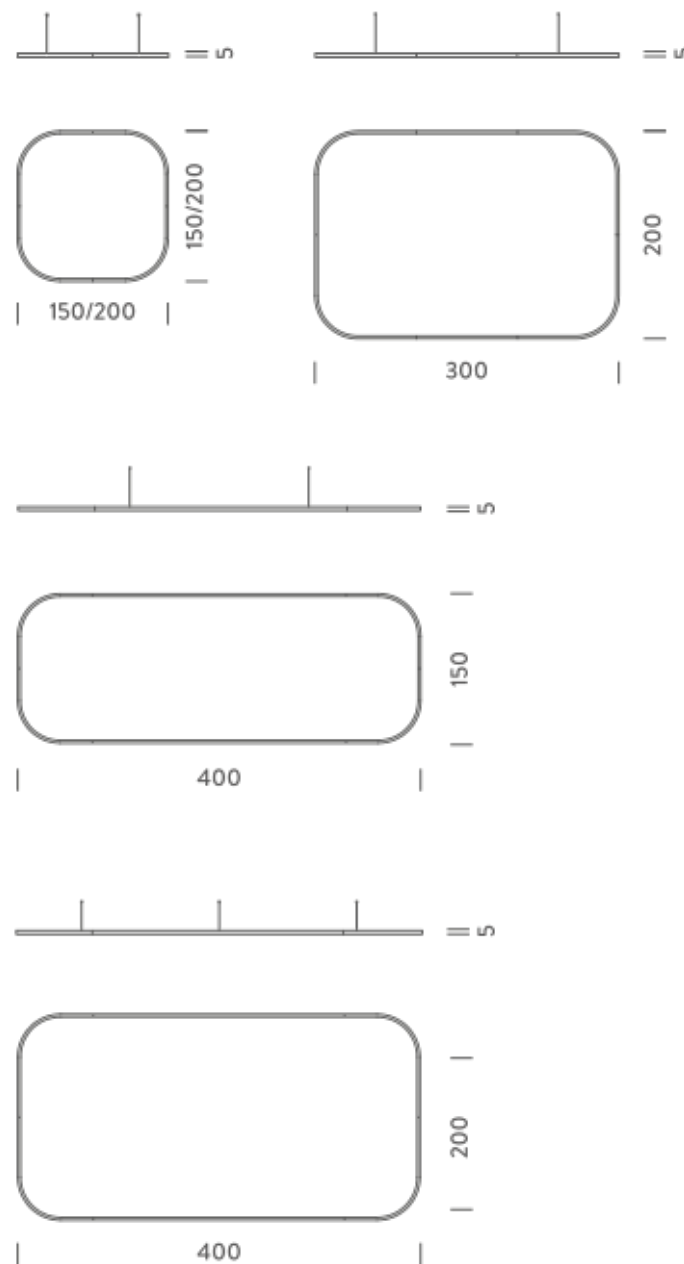

4X1,5M | UP - DOWNLIGHT - 4000K

LAMPING

Source	Linear LED
Total power	297W
Emission	Diffused orientable
Switching	DALI 1-100%
Tension	220/240V
Color temperature	4000K
Luminous flux	20227lm
Typ CRI	90
Energy class	D
IP class	40
Dimensions	400x150x5cm
Materials	Aluminium
Notes	included: 2 drivers WALIM150W24VIN, 2x dimmer interface WDIMDALIHP, 4 electrical cables 5m, 4x adjustable metal cables length 3m (including ceiling attachment). Shipped in 4 pieces
Customization options	Shapes, sizes
Accessories	Canopy, for concrete ceiling Canopy box, 1 driver, 2 electrical cables Ceiling plate, for false ceiling
Net lamp weight	12,1 kg

Source	Linear LED
Total power	163W
Emission	Diffused orientable
Switching	DALI 1-100%
Tension	220/240V
Color temperature	2700K
Luminous flux	9430lm
Typ CRI	90
Energy class	E
IP class	40
Dimensions	400x200x5cm
Materials	Aluminium
Notes	included: 1 driver WALIM250W24VIN, 1 dimmer interface WDIMDALIHP, 4 electrical cables 5m, 6x adjustable metal cables length 3m (including ceiling attachment). Shipped in 4 pieces
Customization options	Shapes, sizes
Accessories	Canopy, for concrete ceiling Ceiling plate, for false ceiling
Net lamp weight	12,3 kg

black

gold

Dimension: 310x110x15 cm / Gross weight: 21,2 kg

Certificazioni

NEMO^{3.000}

4X2M | DOWNLIGHT - 3000K

LAMPING

Source	Linear LED
Total power	163W
Emission	Diffused orientable
Switching	DALI 1-100%
Tension	220/240V
Color temperature	3000K
Luminous flux	9984lm
Typ CRI	90
Energy class	E
IP class	40
Dimensions	400x200x5cm
Materials	Aluminium
Notes	included: 1 driver WALIM250W24VIN, 1 dimmer interface WDIMDALIHP, 4 electrical cables 5m, 6x adjustable metal cables length 3m (including ceiling attachment). Shipped in 4 pieces
Customization options	Shapes, sizes
Accessories	Canopy, for concrete ceiling Ceiling plate, for false ceiling
Net lamp weight	12,3 kg