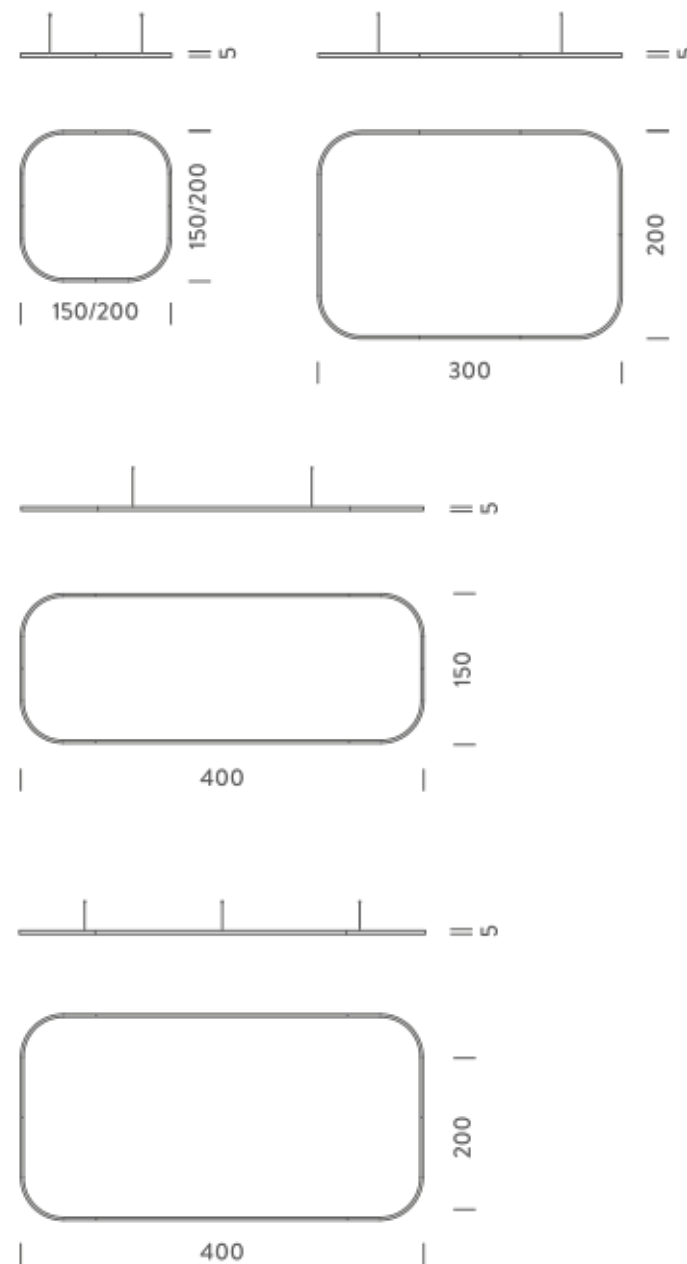

1,5X1,5M | DOWNLIGHT - 4000K

LAMPING

Source	Linear LED
Total power	77W
Emission	Diffused orientable
Switching	DALI 1-100%
Tension	110/240V
Color temperature	4000K
Luminous flux	5214lm
Typ CRI	90
Energy class	D
IP class	40
Dimensions	150x150x5cm
Materials	Aluminium
Notes	included: 1 driver WALIMLED100/24, 1 dimmer interface WDIMDALIHP, 1 electrical cable 5m, 4x adjustable metal cables length 3m (including ceiling attachment). Shipped assembled
Customization options	Shapes, sizes
Accessories	Canopy, for concrete ceiling | Canopy box, 1 driver, 1 electrical cable | Ceiling plate, for false ceiling
Net lamp weight	6,1 kg

Codes

BZRQ1606G15NBO
BZRQ1606G15NNE
BZRQ1606G15NOR

PACKAGE

Package 01 Dimension: 160x160x15 cm / Gross weight: 9,6 kg

Certificazioni

NEMO 3.000