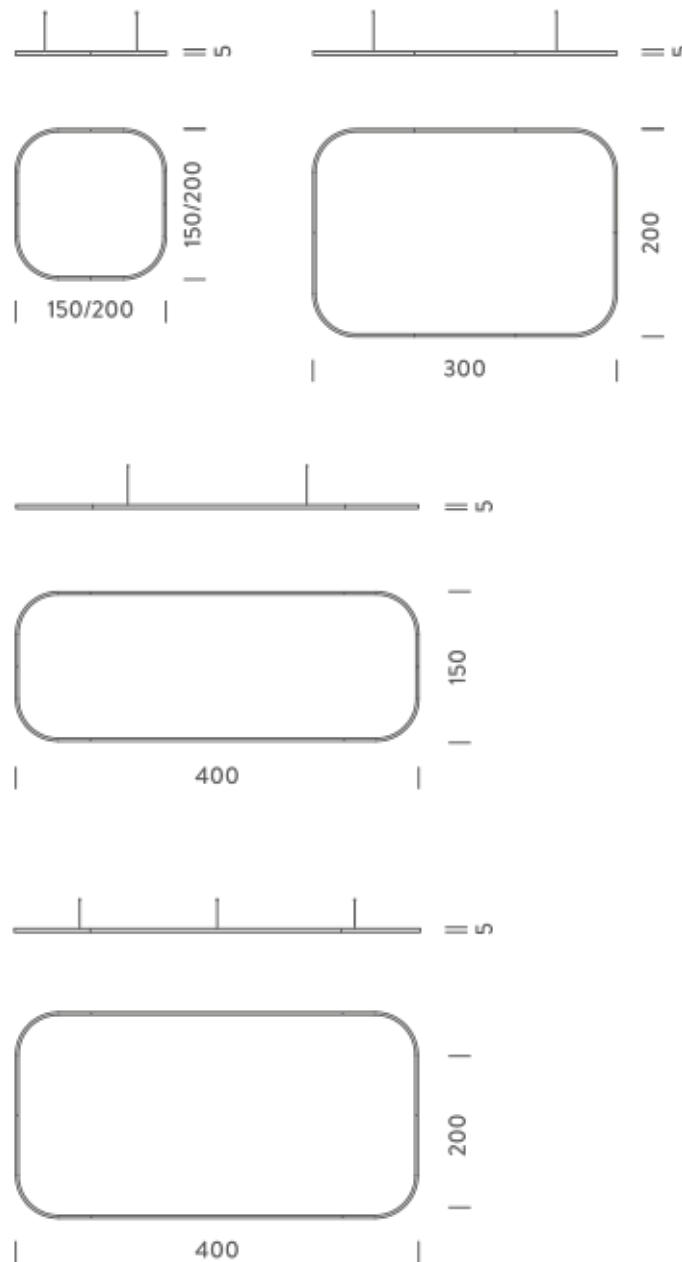

3X2M | UP - DOWNLIGHT - 3000K

LAMPING

Source	Linear LED
Total power	268W
Emission	Diffused orientable
Switching	DALI 1-100%
Tension	220/240V
Color temperature	3000K
Luminous flux	16440lm
Typ CRI	90
Energy class	E
IP class	40
Dimensions	300x200x5cm
Materials	Aluminium
Notes	included: 2 drivers WALIM150W24VIN, 2x dimmer interface WDIMDALIHP, 2 electrical cables 5m, 4x adjustable metal cables length 3m (including ceiling attachment). Shipped in 2 pieces
Customization options	Shapes, sizes
Accessories	Canopy, for concrete ceiling | Canopy box, 1 driver, 1 electrical cable | Ceiling plate, for false ceiling
Net lamp weight	10,7 kg

Codes

BZRQ1720G15WBO
BZRQ1720G15WNE
BZRQ1720G15WOR

PACKAGE

Package 01 Dimension: 310x110x15 cm / Gross weight: 18,7 kg

Certificazioni

NEMO^{3,000}