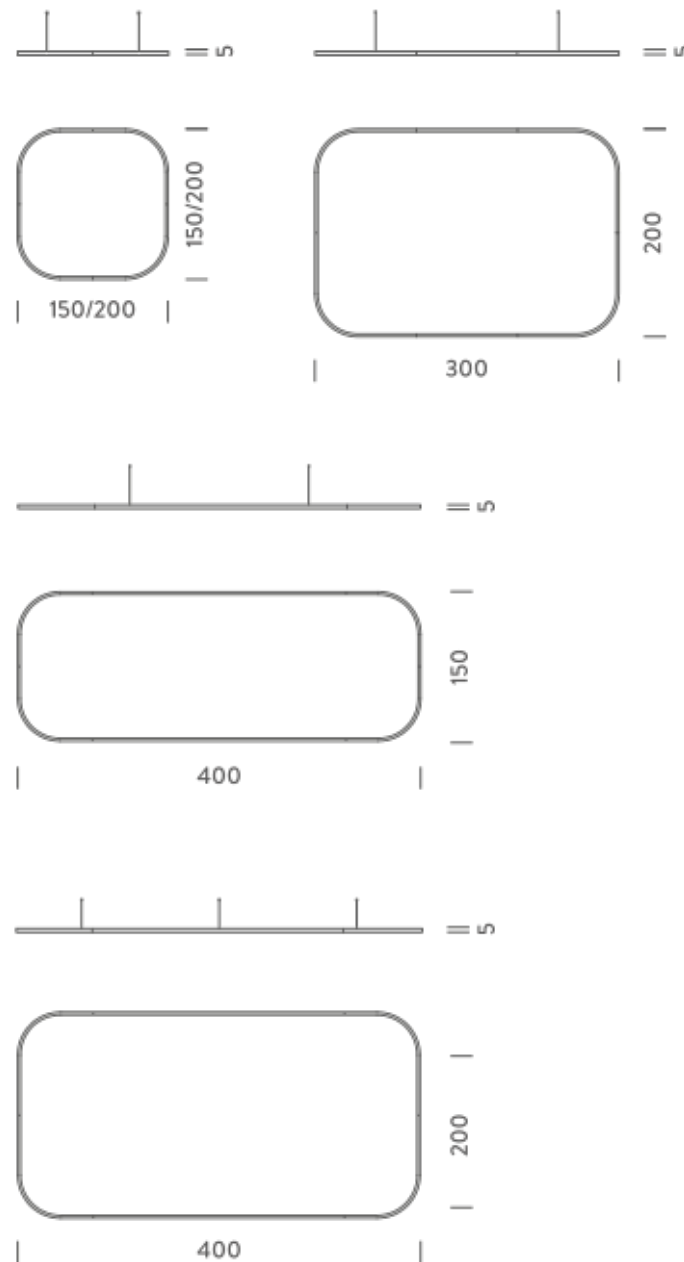

2X2M | DOWNLIGHT - 4000K

LAMPING

Source	Linear LED
Total power	105W
Emission	Diffused orientable
Switching	DALI 1-100%
Tension	220/240V
Color temperature	4000K
Luminous flux	7174lm
Typ CRI	90
Energy class	D
IP class	40
Dimensions	200x200x5cm
Materials	Aluminium
Notes	included: 1 driver WALIM150W24VIN, 1 dimmer interface WDIMDALIHP, 1 electrical cable 5m, 4x adjustable metal cables length 3m (including ceiling attachment). Shipped in 2 pieces
Customization options	Shapes, sizes
Accessories	Canopy, for concrete ceiling | Canopy box, 1 driver, 1 electrical cable | Ceiling plate, for false ceiling
Net lamp weight	7,8 kg

Codes

BZRQ1608G15NBO
BZRQ1608G15NNE
BZRQ1608G15NOR

PACKAGE

Package 01 Dimension: 210x110x15 cm / Gross weight: 13,2 kg

Certificazioni

NEMO^{3,000}