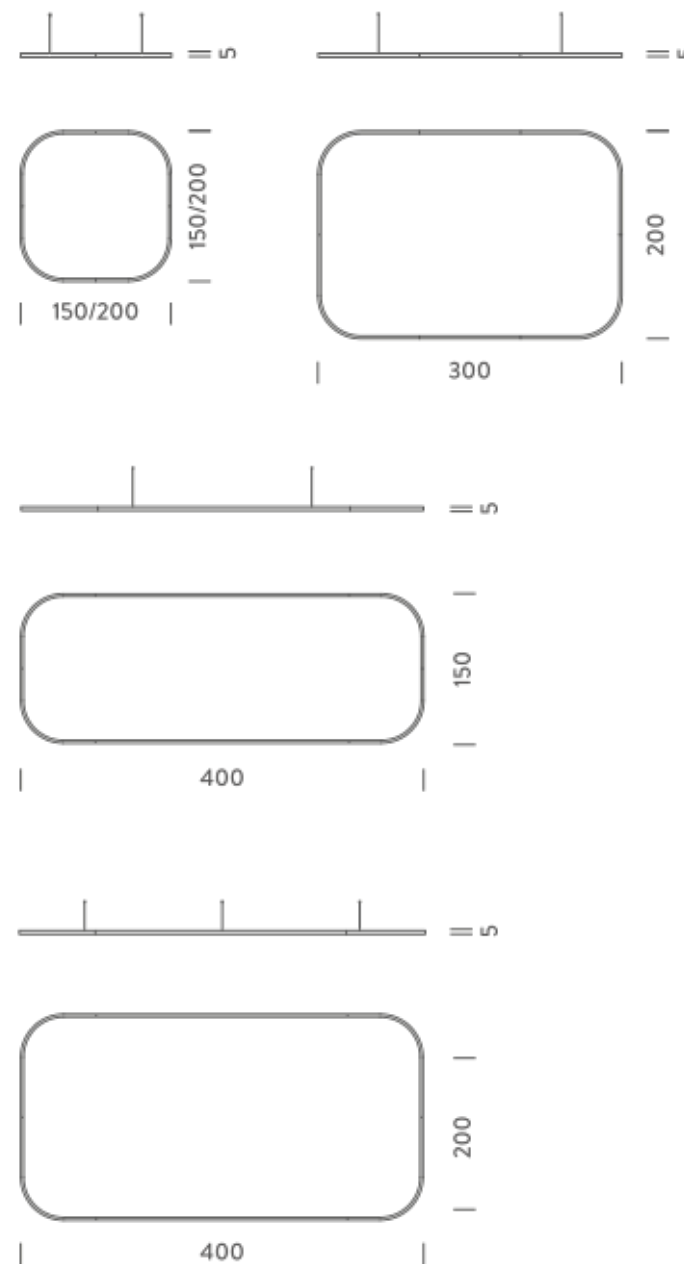

1,5X1,5M | UP - DOWNLIGHT - 2700K

LAMPING

Source	Linear LED
Total power	154W
Emission	Diffused orientable
Switching	DALI 1-100%
Tension	220/240V
Color temperature	2700K
Luminous flux	8863lm
Typ CRI	90
Energy class	E
IP class	40
Dimensions	150x150x5cm
Materials	Aluminium
Notes	included: 1 driver WALIM250W24VIN, 1 dimmer interface WDIMDALIHP, 1 electrical cable 5m, 4x adjustable metal cables length 3m (including ceiling attachment). Shipped assembled
Customization options	Shapes, sizes
Accessories	Canopy, for concrete ceiling | Canopy box, 1 driver, 1 electrical cable | Ceiling plate, for false ceiling
Net lamp weight	6,1 kg

Codes

BZRQ1712G15DBO
BZRQ1712G15DNE
BZRQ1712G15DOR

PACKAGE

Package 01 Dimension: 160x160x15 cm / Gross weight: 9,6 kg

Certificazioni

NEMO 3.000