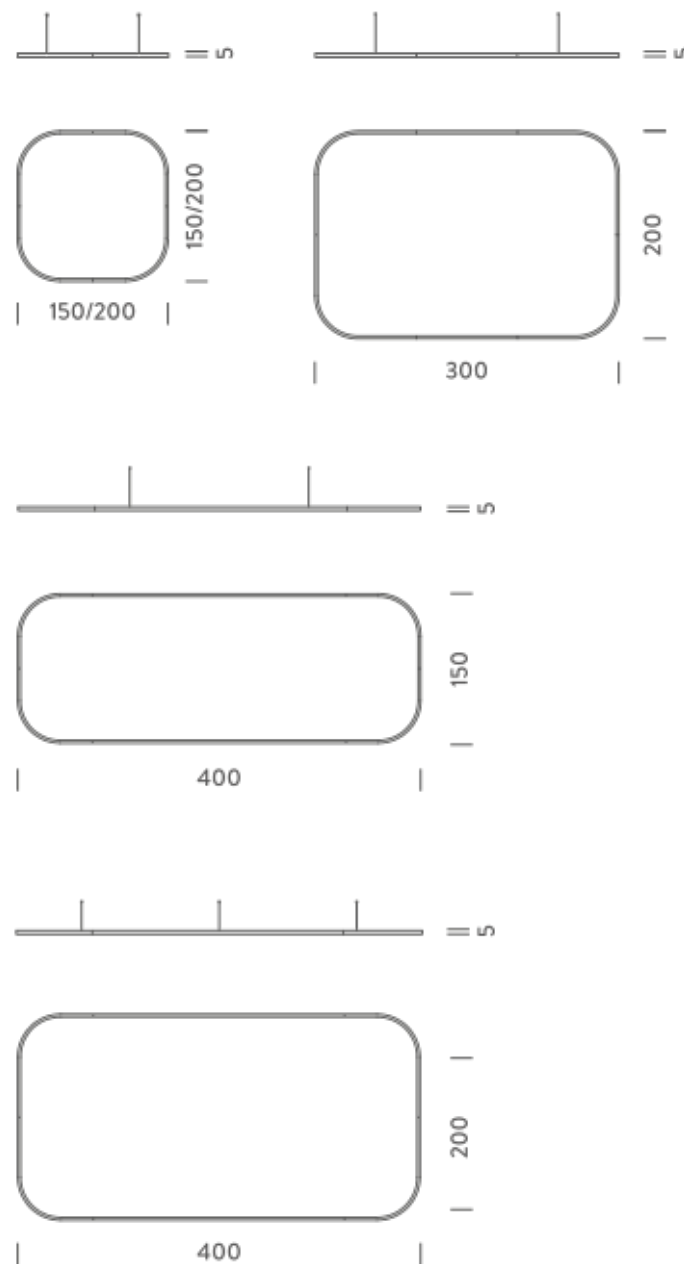

4X1,5M | DOWNLIGHT - 3000K

LAMPING

Source	Linear LED
Total power	149W
Emission	Diffused orientable
Switching	DALI 1-100%
Tension	220/240V
Color temperature	3000K
Luminous flux	9102lm
Typ CRI	90
Energy class	E
IP class	40
Dimensions	400x150x5cm
Materials	Aluminium
Notes	included: 1 driver WALIM150W24VIN, 1 dimmer interface WDIMDALIHP, 4 electrical cables 5m, 6x adjustable metal cables length 3m (including ceiling attachment). Shipped in 4 pieces
Customization options	Shapes, sizes
Accessories	Canopy, for concrete ceiling | Ceiling plate, for false ceiling
Net lamp weight	11,3 kg

Codes

BZRQ1611G15WBO
BZRQ1611G15WNE
BZRQ1611G15WOR

PACKAGE

Package 01

Structure

white
black
gold

Dimension: 310x110x15 cm / Gross weight: 19,3 kg

Certificazioni