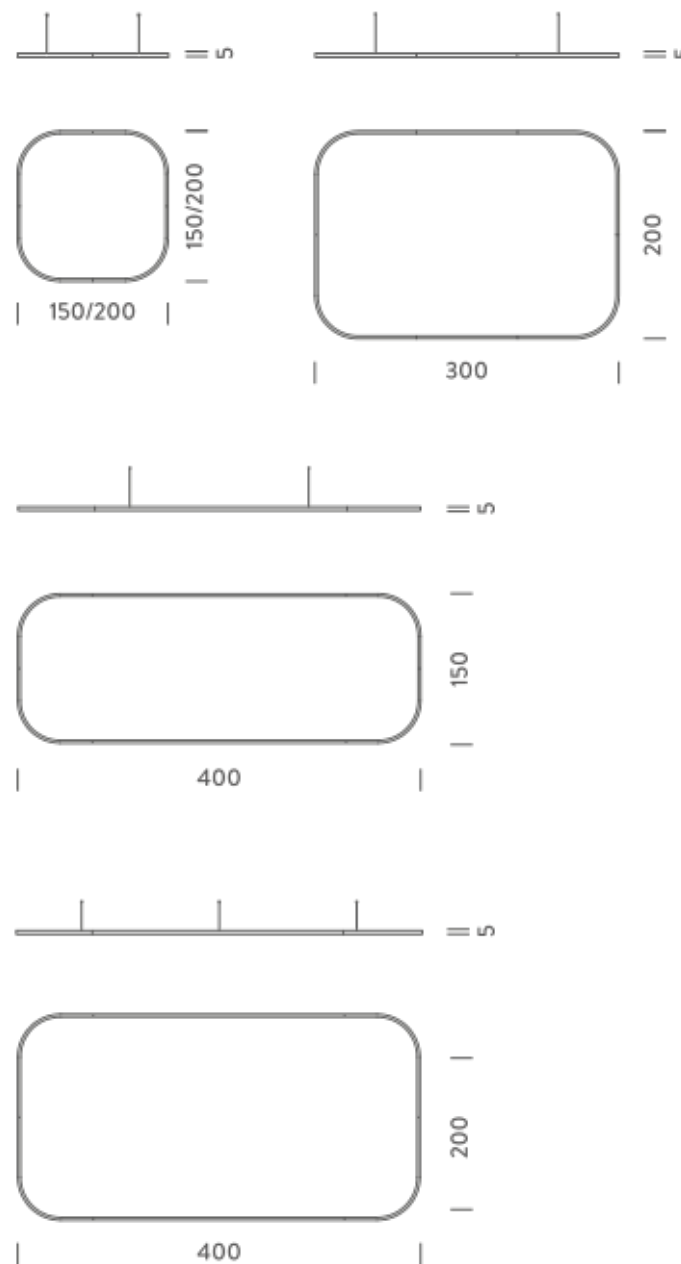

2X2M | UP - DOWNLIGHT - 4000K

LAMPING

Source	Linear LED
Total power	211W
Emission	Diffused orientable
Switching	DALI 1-100%
Tension	220/240V
Color temperature	4000K
Luminous flux	14347lm
Typ CRI	90
Energy class	D
IP class	40
Dimensions	200x200x5cm
Materials	Aluminium
Notes	included: 1 driver WALIM250W24VIN, 1 dimmer interface WDIMDALIHP, 2 electrical cables 5m, 4x adjustable metal cables length 3m (including ceiling attachment). Shipped in 2 pieces
Customization options	Shapes, sizes
Accessories	Canopy, for concrete ceiling | Canopy box, 1 driver, 2 electrical cables | Ceiling plate, for false ceiling
Net lamp weight	8,1 kg

Codes

BZRQ1716G15NBO
BZRQ1716G15NNE
BZRQ1716G15NOR

PACKAGE

Package 01 Dimension: 210x110x15 cm / Gross weight: 13,5 kg

Certificazioni

NEMO^{3.000}