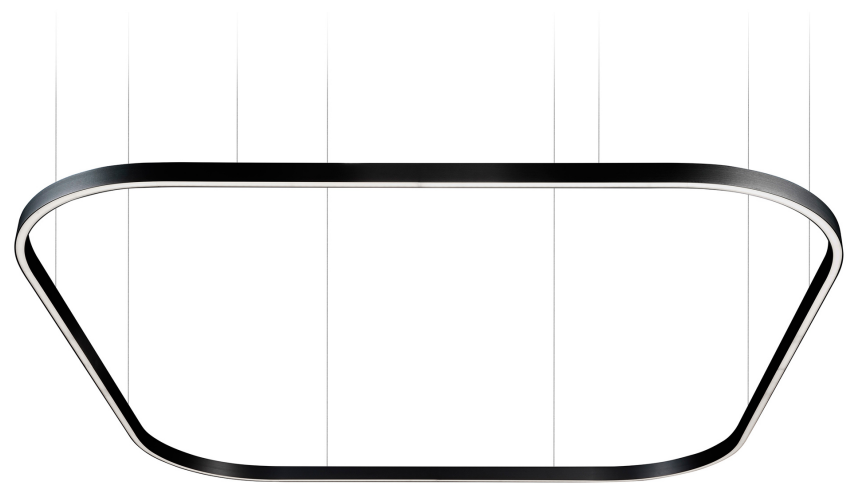

ZIRKOL SQUARE

ZIRKOL – S is a family of polygonal suspension lamps suitable for general and decorative lighting.

Anodized aluminium body and opal screen for a homogeneous lighting.

Available as single direct light emission version or with double light emission with high flux and different colour temperatures.

Remote driver and dimmer interface included

1,5X1,5M | DOWNLIGHT - 2700K

LAMPING

Source	Linear LED
Total power	77W
Emission	Diffused orientable
Switching	DALI 1-100%
Tension	110/240V
Color temperature	2700K
Luminous flux	4432lm
Typ CRI	90
Energy class	E
IP class	40
Dimensions	150x150x5cm
Materials	Aluminium
Notes	included: 1 driver WALIMLED100/24, 1 dimmer interface WDIMDALIHP, 1 electrical cable 5m, 4x adjustable metal cables length 3m (including ceiling attachment). Shipped assembled
Customization options	Shapes, sizes
Accessories	Canopy, for concrete ceiling Canopy box, 1 driver, 1 electrical cable Ceiling plate, for false ceiling
Net lamp weight	6,1 kg

Source	Linear LED
Total power	154W
Emission	Diffused orientable
Switching	DALI 1-100%
Tension	220/240V
Color temperature	2700K
Luminous flux	8863lm
Typ CRI	90
Energy class	E
IP class	40
Dimensions	150x150x5cm
Materials	Aluminium
Notes	included: 1 driver WALIM250W24VIN, 1 dimmer interface WDIMDALIHP, 1 electrical cable 5m, 4x adjustable metal cables length 3m (including ceiling attachment). Shipped assembled
Customization options	Shapes, sizes
Accessories	Canopy, for concrete ceiling Canopy box, 1 driver, 1 electrical cable Ceiling plate, for false ceiling
Net lamp weight	6,1 kg