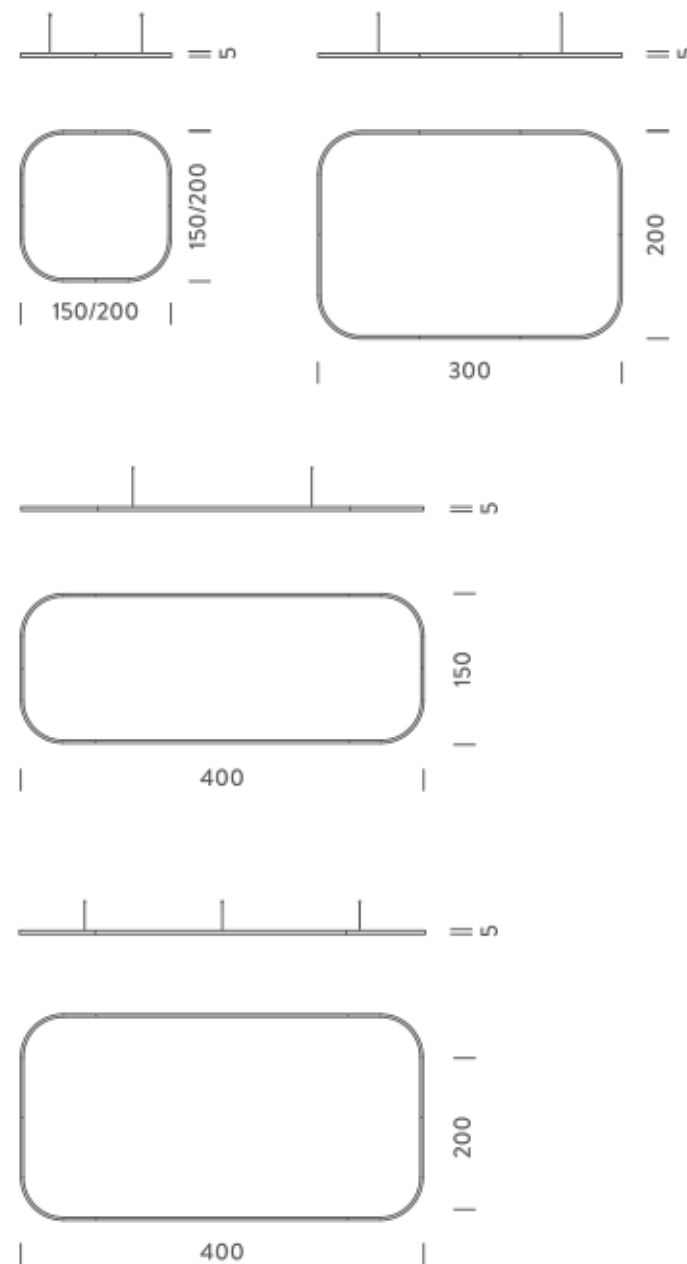

4X1,5M | UP - DOWNLIGHT - 4000K

LAMPING

Source	Linear LED
Total power	297W
Emission	Diffused orientable
Switching	DALI 1-100%
Tension	220/240V
Color temperature	4000K
Luminous flux	20227lm
Typ CRI	90
Energy class	D
IP class	40
Dimensions	400x150x5cm
Materials	Aluminium
Notes	included: 2 drivers WALIM150W24VIN, 2x dimmer interface WDIMDALIHP, 4 electrical cables 5m, 4x adjustable metal cables length 3m (including ceiling attachment). Shipped in 4 pieces
Customization options	Shapes, sizes
Accessories	Canopy, for concrete ceiling Canopy box, 1 driver, 2 electrical cables Ceiling plate, for false ceiling
Net lamp weight	12,1 kg

Source	Linear LED
Total power	163W
Emission	Diffused orientable
Switching	DALI 1-100%
Tension	220/240V
Color temperature	2700K
Luminous flux	9430lm
Typ CRI	90
Energy class	E
IP class	40
Dimensions	400x200x5cm
Materials	Aluminium
Notes	included: 1 driver WALIM250W24VIN, 1 dimmer interface WDIMDALIHP, 4 electrical cables 5m, 6x adjustable metal cables length 3m (including ceiling attachment). Shipped in 4 pieces
Customization options	Shapes, sizes
Accessories	Canopy, for concrete ceiling Ceiling plate, for false ceiling
Net lamp weight	12,3 kg

Codes

BZRQ1612G15DBO
BZRQ1612G15DNE
BZRQ1612G15DOR

PACKAGE

Package 01

Structure

white
black
gold

Dimension: 310x110x15 cm / Gross weight: 20,3 kg

4X2M | UP - DOWNLIGHT - 2700K