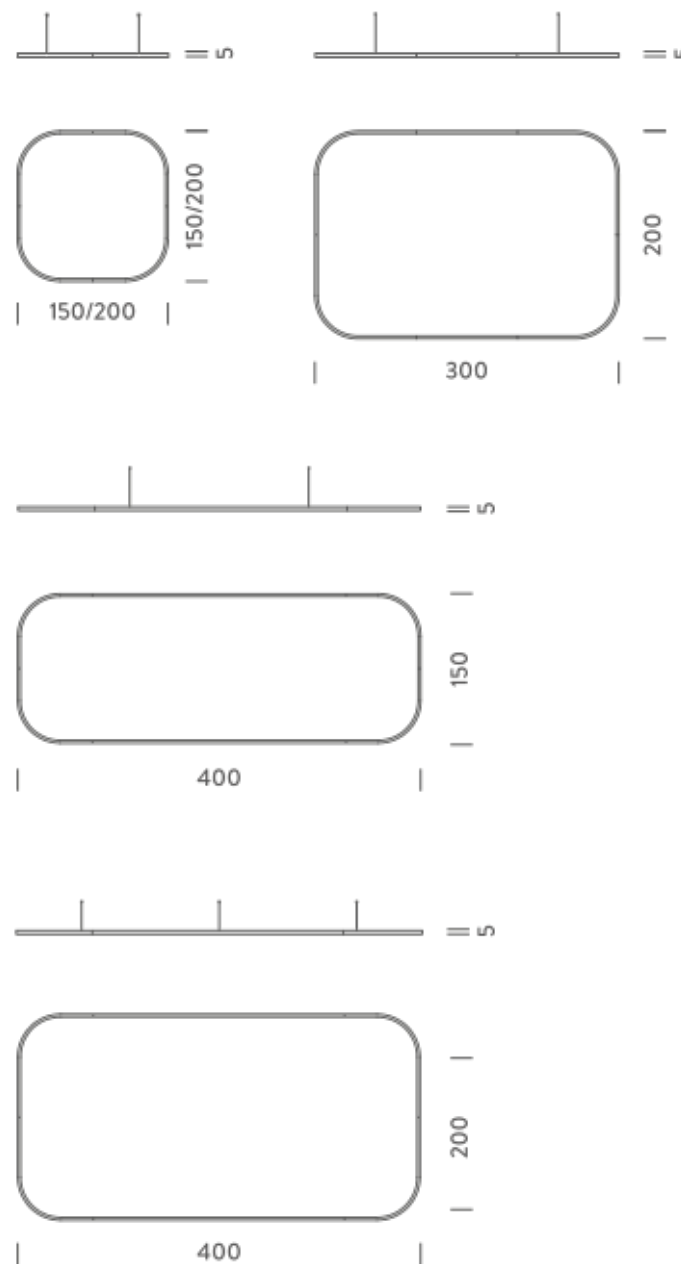

white
black
gold

PACKAGE

Package 01

Dimension: 310x110x15 cm / Gross weight: 20,3 kg

Certificazioni

4X2M | UP - DOWNLIGHT - 4000K

LAMPING

Source	Linear LED
Total power	326W
Emission	Diffused orientable
Switching	DALI 1-100%
Tension	220/240V
Color temperature	4000K
Luminous flux	22187lm
Initial luminaire efficacy	35lm/W
Typ CRI	90
Energy class	D
IP class	40
Dimensions	400x200x5cm
Materials	Aluminium
Ambient temperature range	0°C / 35°
Performance ambient temperature	25°
Notes	included: 2 drivers WALIM250W24VIN, 2x dimmer interface WDIMDALIHP, 4 electrical cables 5m, 6x adjustable metal cables length 3m (including ceiling attachment). Shipped in 4 pieces
Customization options	Shapes, sizes
Accessories	Canopy, for concrete ceiling Ceiling plate, for false ceiling
Net lamp weight	13,2 kg

Codes

BZRQ1724G15NBO
BZRQ1724G15NNE
BZRQ1724G15NOR

PACKAGE

Package 01

Dimension: 310x110x15 cm / Gross weight: 21,2 kg

Structure

white
black
gold

Certificazioni