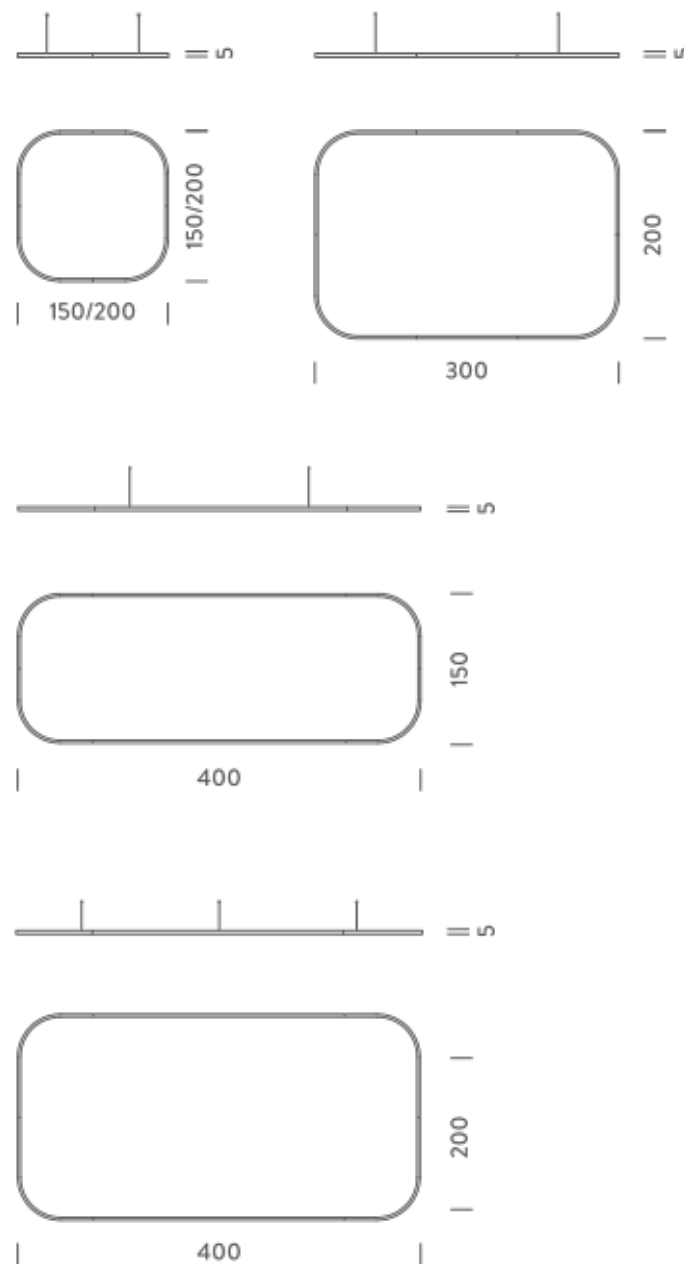

1,5X1,5M | UP - DOWNLIGHT - 4000K

LAMPING

Source	Linear LED
Total power	154W
Emission	Diffused orientable
Switching	DALI 1-100%
Tension	220/240V
Color temperature	4000K
Luminous flux	10427lm
Typ CRI	90
Energy class	D
IP class	40
Dimensions	150x150x5cm
Materials	Aluminium
Notes	included: 1 driver WALIM250W24VIN, 1 dimmer interface WDIMDALIHP, 1 electrical cable 5m, 4x adjustable metal cables length 3m (including ceiling attachment). Shipped assembled
Customization options	Shapes, sizes
Accessories	Canopy, for concrete ceiling | Canopy box, 1 driver, 1 electrical cable | Ceiling plate, for false ceiling
Net lamp weight	6,1 kg

Codes

BZRQ1712G15NBO
BZRQ1712G15NNE
BZRQ1712G15NOR

PACKAGE

Package 01

Structure

white
black
gold

Dimension: 160x160x15 cm / Gross weight: 9,6 kg

Certificazioni

NEMO 3.000