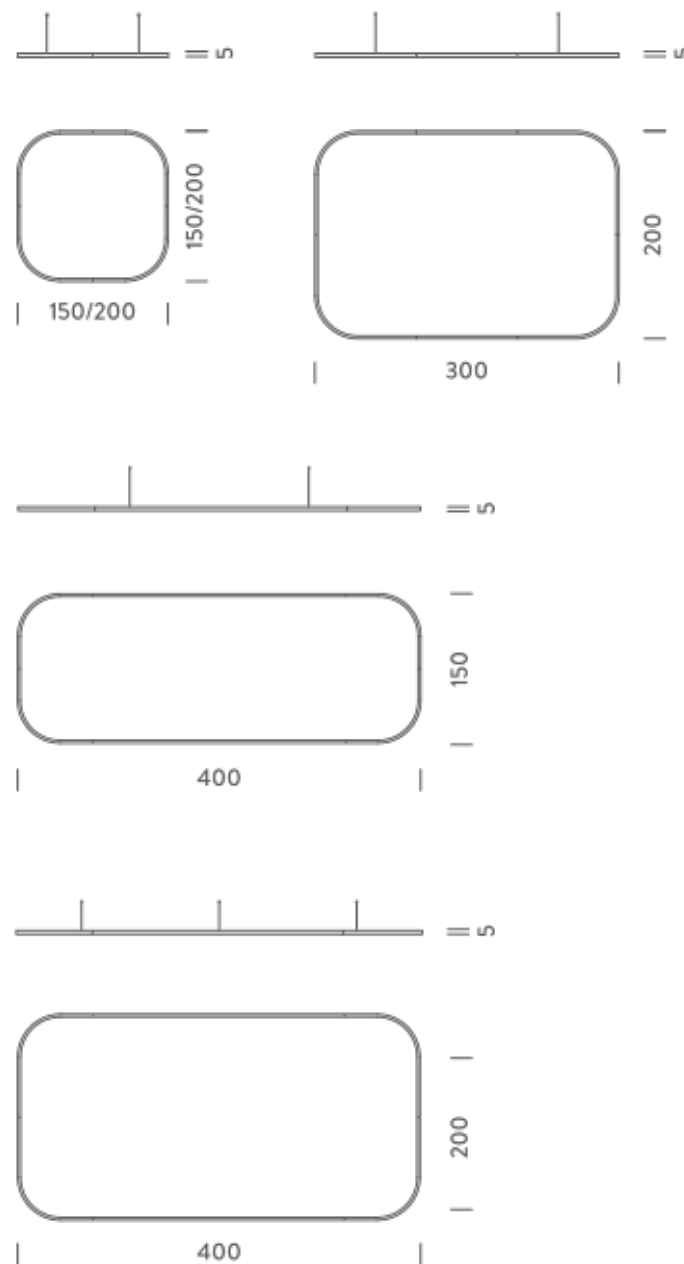

4X1,5M | UP - DOWNLIGHT - 4000K

LAMPING

Source	Linear LED
Total power	297W
Emission	Diffused orientable
Switching	DALI 1-100%
Tension	220/240V
Color temperature	4000K
Luminous flux	20227lm
Typ CRI	90
Energy class	D
IP class	40
Dimensions	400x150x5cm
Materials	Aluminium
Notes	included: 2 drivers WALIM150W24VIN, 2x dimmer interface WDIMDALIHP, 4 electrical cables 5m, 4x adjustable metal cables length 3m (including ceiling attachment). Shipped in 4 pieces
Customization options	Shapes, sizes
Accessories	Canopy, for concrete ceiling Canopy box, 1 driver, 2 electrical cables Ceiling plate, for false ceiling
Net lamp weight	12,1 kg

Source	Linear LED
Total power	163W
Emission	Diffused orientable
Switching	DALI 1-100%
Tension	220/240V
Color temperature	2700K
Luminous flux	9430lm
Typ CRI	90
Energy class	E
IP class	40
Dimensions	400x200x5cm
Materials	Aluminium
Notes	included: 1 driver WALIM250W24VIN, 1 dimmer interface WDIMDALIHP, 4 electrical cables 5m, 6x adjustable metal cables length 3m (including ceiling attachment). Shipped in 4 pieces
Customization options	Shapes, sizes
Accessories	Canopy, for concrete ceiling Ceiling plate, for false ceiling
Net lamp weight	12,3 kg

Codes

BZRQ1612G15WBO
BZRQ1612G15WNE
BZRQ1612G15WOR

PACKAGE

Package 01

Structure

white
black
gold

Dimension: 310x110x15 cm / Gross weight: 20,3 kg

4X2M | UP - DOWNLIGHT - 3000K