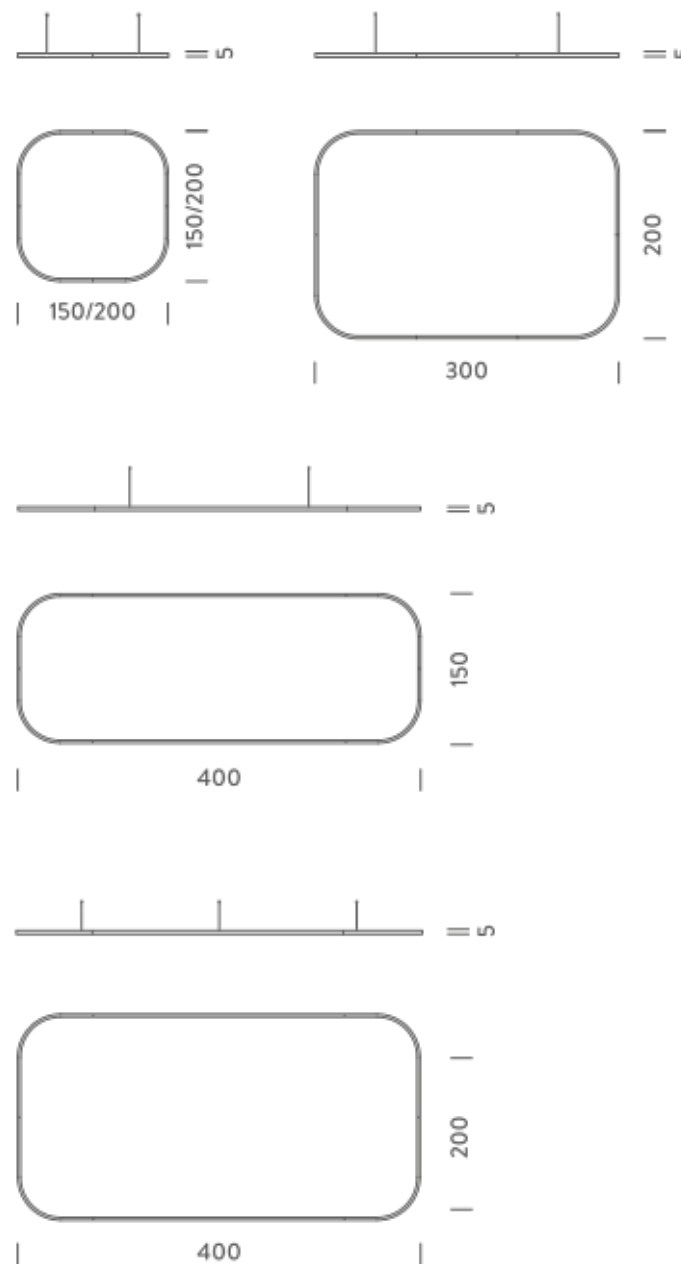

2X2M | UP - DOWNLIGHT - 2700K

LAMPING

Source	Linear LED
Total power	211W
Emission	Diffused orientable
Switching	DALI 1-100%
Tension	220/240V
Color temperature	2700K
Luminous flux	12195lm
Typ CRI	90
Energy class	E
IP class	40
Dimensions	200x200x5cm
Materials	Aluminium
Notes	included: 1 driver WALIM250W24VIN, 1 dimmer interface WDIMDALIHP, 2 electrical cables 5m, 4x adjustable metal cables length 3m (including ceiling attachment). Shipped in 2 pieces

Customization options

Accessories

Net lamp weight

Codes

BZRQ1716G15DBO
BZRQ1716G15DNE
BZRQ1716G15DOR

PACKAGE

Package 01

Structure	white black gold
Dimensions	210x110x15 cm / Gross weight: 13,5 kg

Certificazioni

NEMO^{3.000}