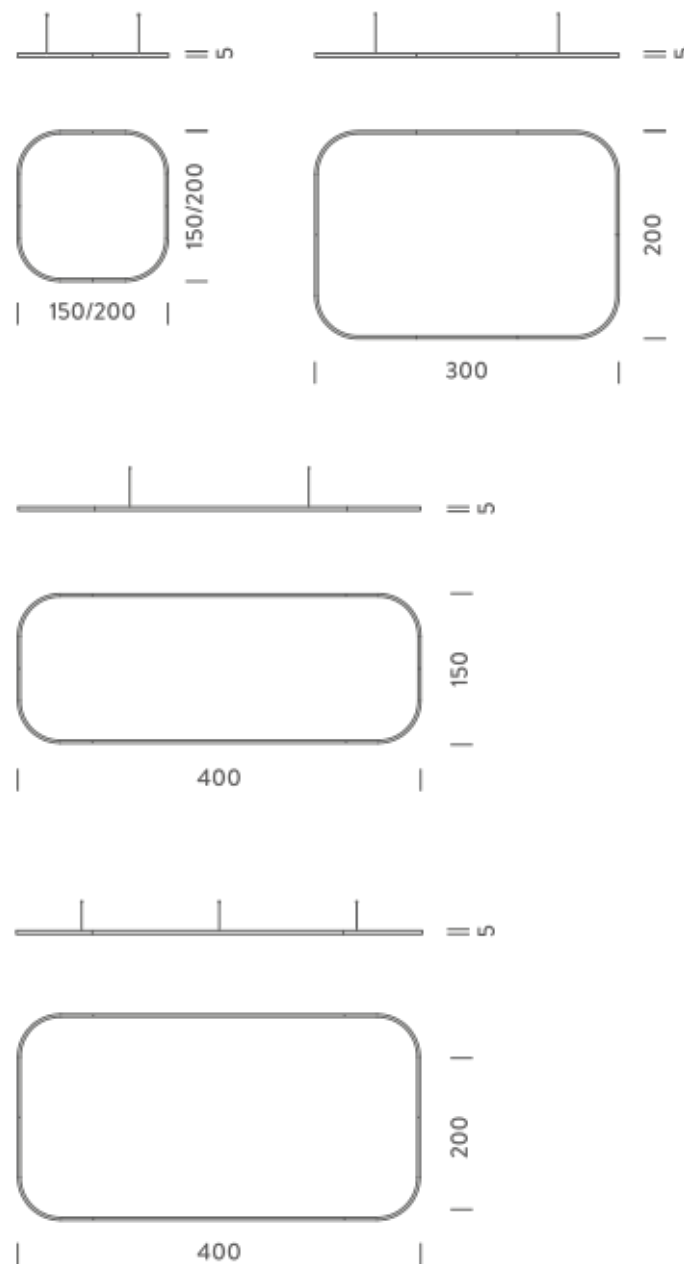

4X1,5M | UP - DOWNLIGHT - 4000K

LAMPING

Source	Linear LED
Total power	297W
Emission	Diffused orientable
Switching	DALI 1-100%
Tension	220/240V
Color temperature	4000K
Luminous flux	20227lm
Typ CRI	90
Energy class	D
IP class	40
Dimensions	400x150x5cm
Materials	Aluminium
Notes	included: 2 drivers WALIM150W24VIN, 2x dimmer interface WDIMDALIHP, 4 electrical cables 5m, 4x adjustable metal cables length 3m (including ceiling attachment). Shipped in 4 pieces
Customization options	Shapes, sizes
Accessories	Canopy, for concrete ceiling Canopy box, 1 driver, 2 electrical cables Ceiling plate, for false ceiling
Net lamp weight	12,1 kg

Codes

BZRQ1724G15WBO
BZRQ1724G15WNE
BZRQ1724G15WOR

PACKAGE

Package 01

Structure

white
black
gold

Dimension: 310x110x15 cm / Gross weight: 21,2 kg

Certificazioni