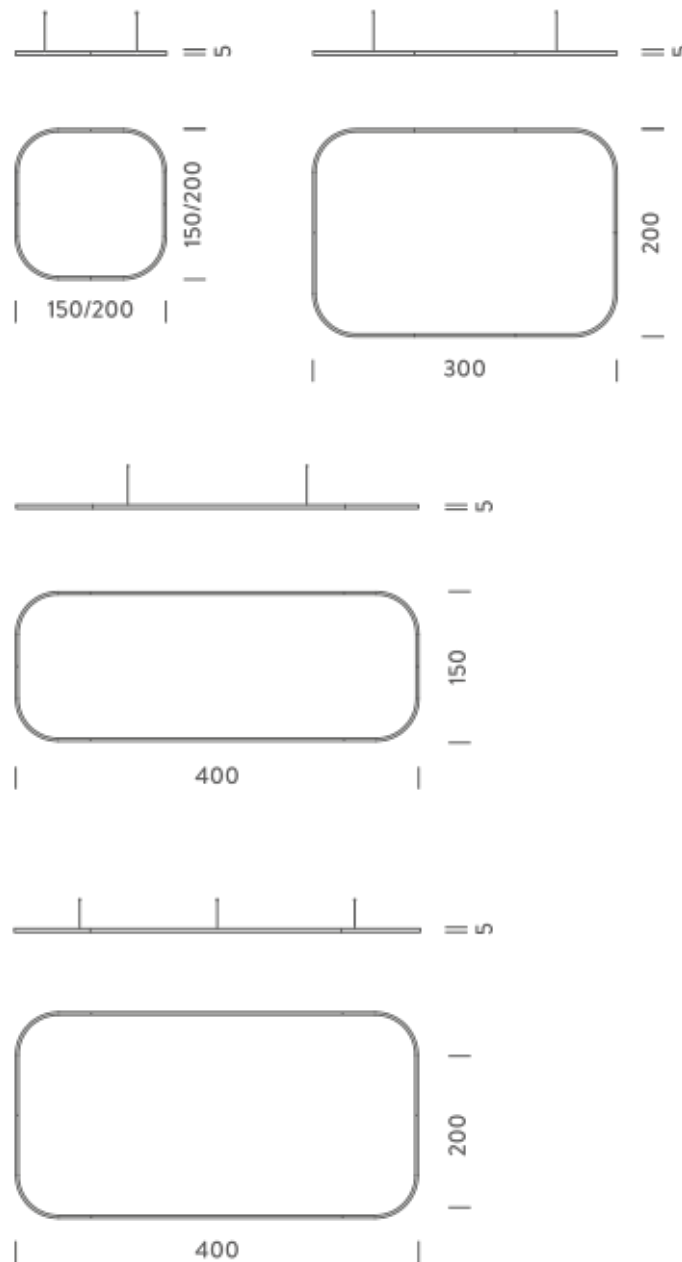

3X2M | DOWNLIGHT - 2700K

LAMPING

Source	Linear LED
Total power	134W
Emission	Diffused orientable
Switching	DALI 1-100%
Tension	220/240V
Color temperature	2700K
Luminous flux	7764lm
Typ CRI	90
Energy class	E
IP class	40
Dimensions	300x200x5cm
Materials	Aluminium
Notes	included: 1 driver WALIM150W24VIN, 1 dimmer interface WDIMDALIHP, 2 electrical cables 5m, 4x adjustable metal cables length 3m (including ceiling attachment). Shipped in 2 pieces

Customization options

Accessories

Net lamp weight

Codes

BZRQ1610G15DBO
BZRQ1610G15DNE
BZRQ1610G15DOR

Structure

white
black
gold

PACKAGE

Package 01

Dimension: 310x110x15 cm / Gross weight: 17,9 kg

Certificazioni

NEMO^{3,000}