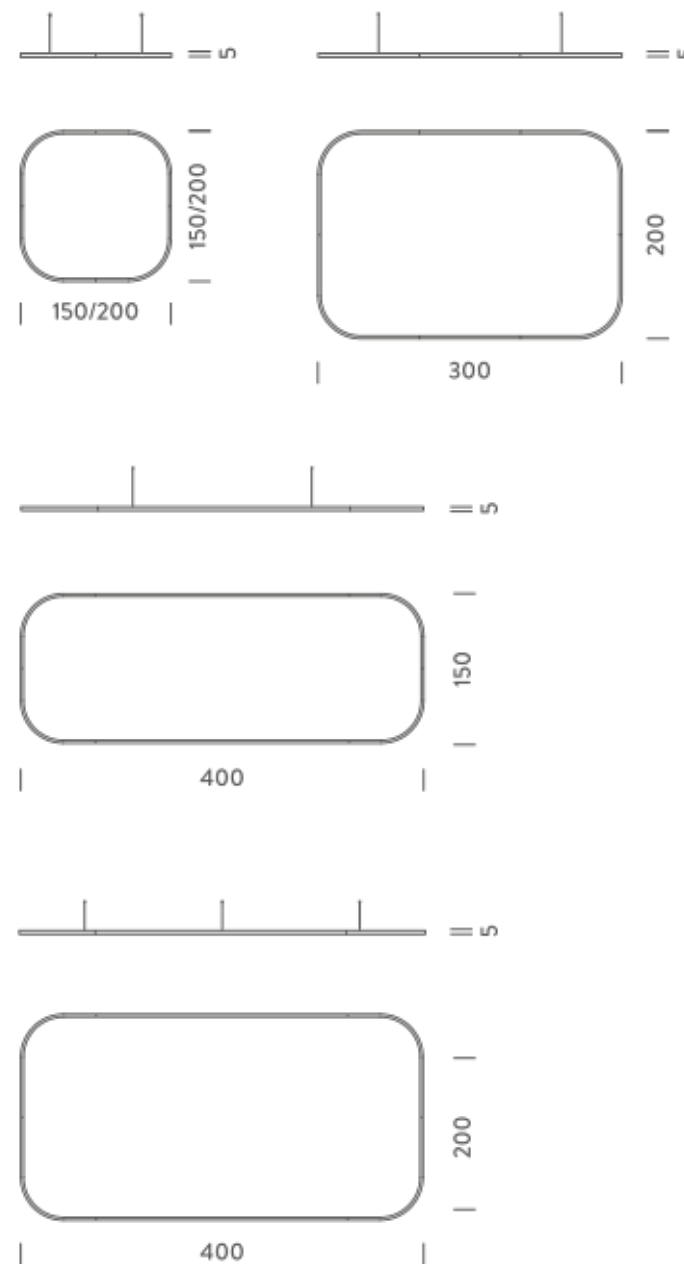

4X1,5M | UP - DOWNLIGHT - 4000K

LAMPING

Source	Linear LED
Total power	297W
Emission	Diffused orientable
Switching	DALI 1-100%
Tension	220/240V
Color temperature	4000K
Luminous flux	20227lm
Typ CRI	90
Energy class	D
IP class	40
Dimensions	400x150x5cm
Materials	Aluminium
Notes	included: 2 drivers WALIM150W24VIN, 2x dimmer interface WDIMDALIHP, 4 electrical cables 5m, 4x adjustable metal cables length 3m (including ceiling attachment). Shipped in 4 pieces
Customization options	Shapes, sizes
Accessories	Canopy, for concrete ceiling | Canopy box, 1 driver, 2 electrical cables | Ceiling plate, for false ceiling
Net lamp weight	12,1 kg

Codes

BZRQ1722G15NBO
BZRQ1722G15NNE
BZRQ1722G15NOR

PACKAGE

Package 01 Dimension: 310x110x15 cm / Gross weight: 20,1 kg

Certificazioni

NEMO^{3.000}