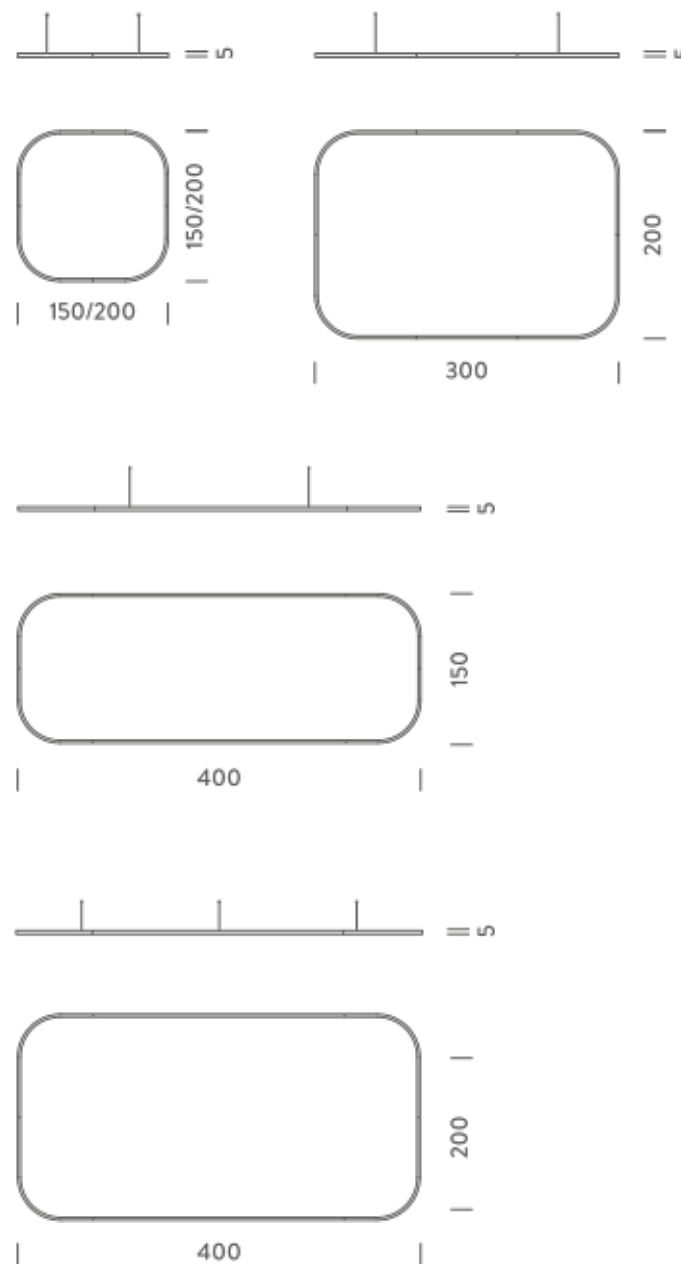

Source	Linear LED
Total power	77W
Emission	Diffused orientable
Switching	DALI 1-100%
Tension	110/240V
Color temperature	3000K
Luminous flux	4692lm
Typ CRI	90
Energy class	E
IP class	40
Dimensions	150x150x5cm
Materials	Aluminium
Notes	included: 1 driver WALIMLED100/24, 1 dimmer interface WDIMDALIHP, 1 electrical cable 5m, 4x adjustable metal cables length 3m (including ceiling attachment). Shipped assembled
Customization options	Shapes, sizes
Accessories	Canopy, for concrete ceiling Canopy box, 1 driver, 1 electrical cable Ceiling plate, for false ceiling
Net lamp weight	6,1 kg

Source	Linear LED
Total power	154W
Emission	Diffused orientable
Switching	DALI 1-100%
Tension	220/240V
Color temperature	3000K
Luminous flux	9384lm
Typ CRI	90
Energy class	E
IP class	40
Dimensions	150x150x5cm
Materials	Aluminium
Notes	included: 1 driver WALIM250W24VIN, 1 dimmer interface WDIMDALIHP, 1 electrical cable 5m, 4x adjustable metal cables length 3m (including ceiling attachment). Shipped assembled
Customization options	Shapes, sizes
Accessories	Canopy, for concrete ceiling Canopy box, 1 driver, 1 electrical cable Ceiling plate, for false ceiling
Net lamp weight	6,1 kg

Package 01

Dimension: 310x110x15 cm / Gross weight: 17,9 kg

Certificazioni

NEMO^{3.000}

3X2M | UP - DOWNLIGHT - 4000K

LAMPING

Source	Linear LED
Total power	268W
Emission	Diffused orientable
Switching	DALI 1-100%
Tension	220/240V
Color temperature	4000K
Luminous flux	18267lm
Typ CRI	90
Energy class	D
IP class	40
Dimensions	300x200x5cm
Materials	Aluminium
Notes	included: 2 drivers WALIM150W24VIN, 2x dimmer interface WDIMDALIHP, 2 electrical cables 5m, 4x adjustable metal cables length 3m (including ceiling attachment). Shipped in 2 pieces
Customization options	Shapes, sizes
Accessories	Canopy, for concrete ceiling Ceiling plate, for false ceiling
Net lamp weight	10,7 kg