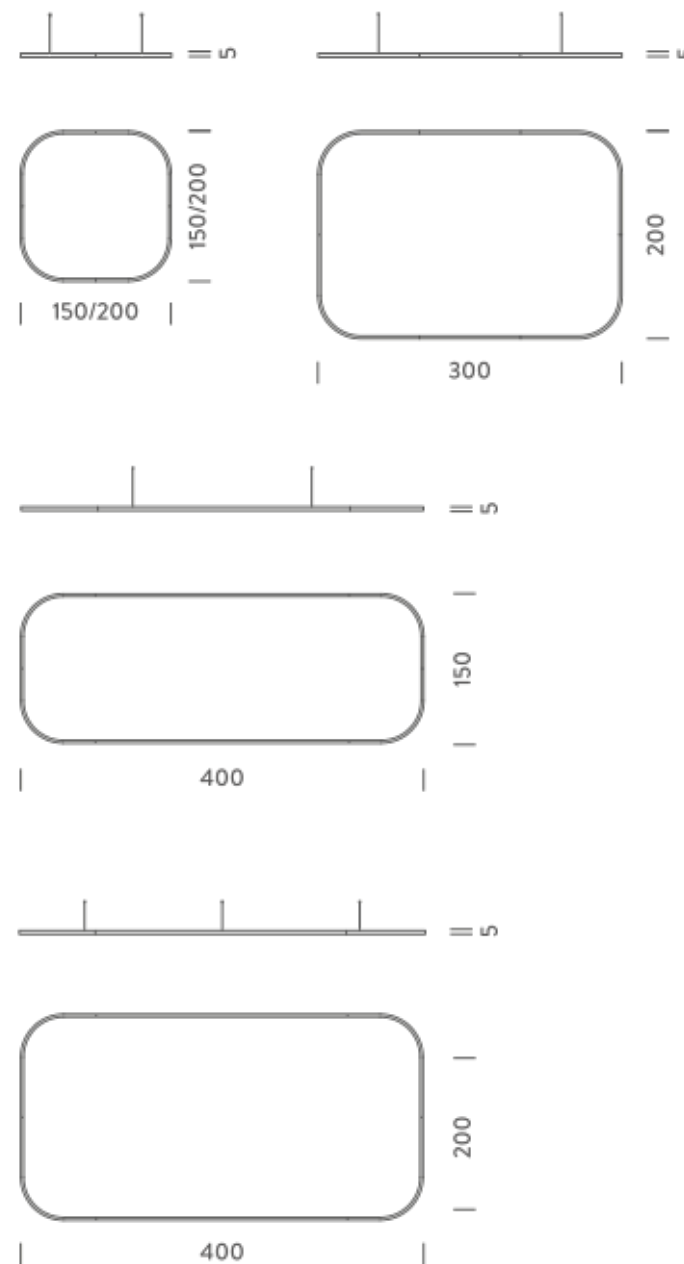

4X1,5M | UP - DOWNLIGHT - 3000K

LAMPING

Source	Linear LED
Total power	297W
Emission	Diffused orientable
Switching	DALI 1-100%
Tension	220/240V
Color temperature	3000K
Luminous flux	18204lm
Typ CRI	90
Energy class	E
IP class	40
Dimensions	400x150x5cm
Materials	Aluminium
Notes	included: 2 drivers WALIM150W24VIN, 2x dimmer interface WDIMDALIHP, 4 electrical cables 5m, 4x adjustable metal cables length 3m (including ceiling attachment). Shipped in 4 pieces

Customization options

Accessories

Net lamp weight

Codes

BZRQ1722G15WBO
BZRQ1722G15WNE
BZRQ1722G15WOR

PACKAGE

Package 01

Structure	white black gold
Dimension:	310x110x15 cm / Gross weight: 20,1 kg

Certificazioni

NEMO s.p.a.