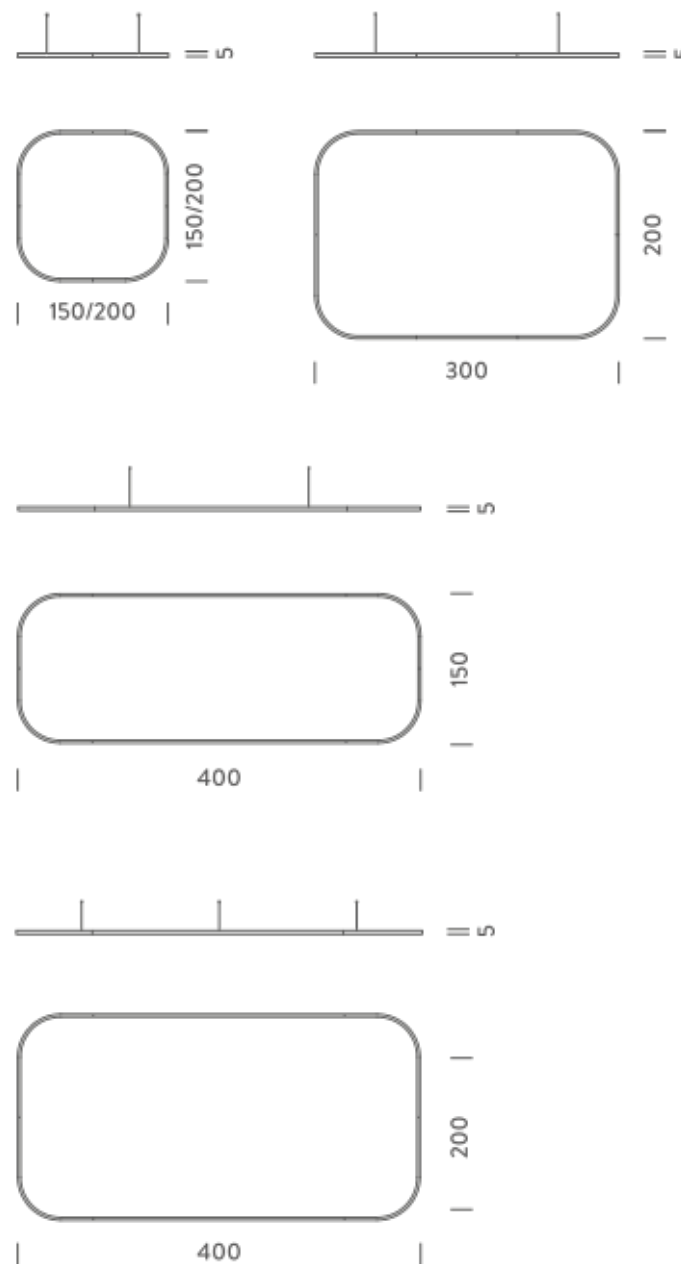

Source	Linear LED
Total power	154W
Emission	Diffused orientable
Switching	DALI 1-100%
Tension	220/240V
Color temperature	4000K
Luminous flux	10427lm
Typ CRI	90
Energy class	D
IP class	40
Dimensions	150x150x5cm
Materials	Aluminium
Notes	included: 1 driver WALIM250W24VIN, 1 dimmer interface WDIMDALIHP, 1 electrical cable 5m, 4x adjustable metal cables length 3m (including ceiling attachment). Shipped assembled
Customization options	Shapes, sizes
Accessories	Canopy, for concrete ceiling Canopy box, 1 driver, 1 electrical cable Ceiling plate, for false ceiling
Net lamp weight	6,1 kg

Package 01

Dimension: 310x110x15 cm / Gross weight: 17,9 kg

Certificazioni

NEMO^{3.000}

3X2M | UP - DOWNLIGHT - 4000K

LAMPING

Source	Linear LED
Total power	268W
Emission	Diffused orientable
Switching	DALI 1-100%
Tension	220/240V
Color temperature	4000K
Luminous flux	18267lm
Typ CRI	90
Energy class	D
IP class	40
Dimensions	300x200x5cm
Materials	Aluminium
Notes	included: 2 drivers WALIM150W24VIN, 2x dimmer interface WDIMDALIHP, 2 electrical cables 5m, 4x adjustable metal cables length 3m (including ceiling attachment). Shipped in 2 pieces
Customization options	Shapes, sizes
Accessories	Canopy, for concrete ceiling Ceiling plate, for false ceiling
Net lamp weight	10,7 kg

black

gold

Dimension: 310x110x15 cm / Gross weight: 19,3 kg

Certificazioni

4X1,5M | UP - DOWNLIGHT - 2700K

LAMPING

Source	Linear LED
Total power	297W
Emission	Diffused orientable
Switching	DALI 1-100%
Tension	220/240V
Color temperature	2700K
Luminous flux	17193lm
Typ CRI	90
Energy class	E
IP class	40
Dimensions	400x150x5cm
Materials	Aluminium
Notes	included: 2 drivers WALIM150W24VIN, 2x dimmer interface WDIMDALIHP, 4 electrical cables 5m, 4x adjustable metal cables length 3m (including ceiling attachment). Shipped in 4 pieces
Customization options	Shapes, sizes
Accessories	Canopy, for concrete ceiling Canopy box, 1 driver, 2 electrical cables Ceiling plate, for false ceiling
Net lamp weight	12,1 kg