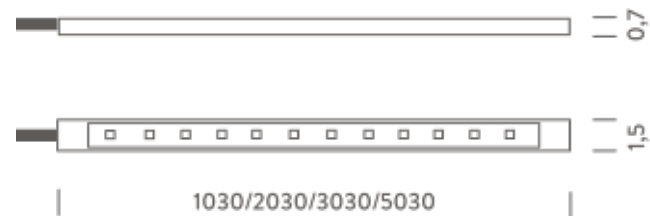

4M | 2700K

LAMPING

Source	Flexible linear LED
Total power	38,4W
Emission	Direct 120°
Tension	24VDC
Color temperature	2700K
Luminous flux	5600lm
Initial luminaire efficacy	150lm/W
Initial chromaticity	SDCM < 3
Typ CRI	85
IP class	68
Dimensions	1,5x0,7x400cm
Materials	Resin + PVC
Ambient temperature range	- 20° / 55°
Performance ambient temperature	25°
Notes	compatible controls: 1-10V, DALI, DMX, Casambi; cable 2m; driver not included
Customization options	Lengths
Accessories	Connectors kit IP68, | Drivers 24VDC + DALI interface,
Net lamp weight	0,96 kg

Codes

MRIG0940035DRE

Structure

white

PACKAGE

Package 01 Dimension: 42x42x4,5 cm / Gross weight: 1,32 kg

Certificazioni

BRACKETS (included)