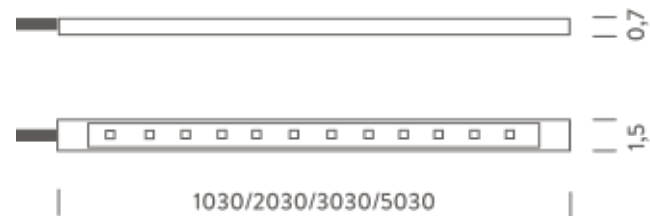

3M | 2700K

LAMPING

Source	Flexible linear LED
Total power	28,8W
Emission	Direct 120°
Tension	24VDC
Color temperature	2700K
Luminous flux	4200lm
Initial luminaire efficacy	150lm/W
Initial chromaticity	SDCM < 3
Typ CRI	85
IP class	68
Dimensions	1,5x0,7x300cm
Materials	Resin + PVC
Ambient temperature range	- 20° / 55°
Performance ambient temperature	25°
Notes	compatible controls: 1-10V, DALI, DMX, Casambi; cable 2m; driver not included
Customization options	Lengths
Accessories	Connectors kit IP68, | Drivers 24VDC + DALI interface,
Net lamp weight	0,72 kg

Codes

MRIG0930035DRE

Structure

white

PACKAGE

Package 01 Dimension: 42x42x4,5 cm / Gross weight: 1,08 kg

Certificazioni

BRACKETS (included)