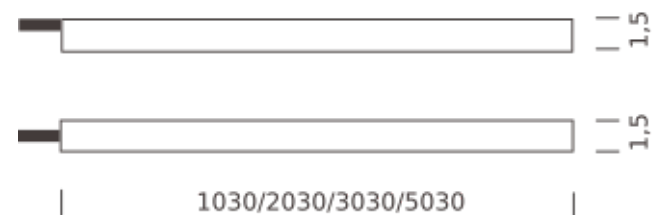

BRACKETS (included)

4M | 4000K - SIDE LIGHT

LAMPING

Source	Flexible linear LED
Total power	38,4W
Emission	Diffused orientable
Tension	24VDC
Color temperature	4000K
Luminous flux	2400lm
Initial luminaire efficacy	60lm/W
Initial chromaticity	SDCM < 3
Typ CRI	85
IP class	68
Dimensions	1,5x1,5x400cm
Materials	Resin + PVC
Ambient temperature range	- 20° / 55°
Performance ambient temperature	25°
Notes	compatible controls: 1-10V, DALI, DMX, Casambi; cable 2m; driver not included
Customization options	Lengths
Accessories	Connectors kit IP68, Drivers 24VDC + DALI interface,
Net lamp weight	1,78 kg