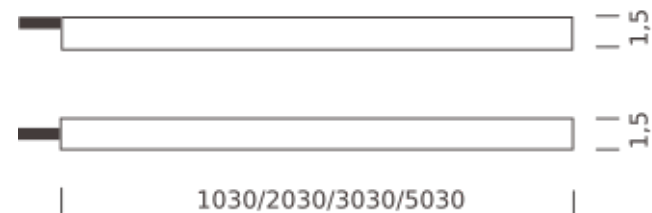

2M | 3000K - SIDE LIGHT

LAMPING

Source	Flexible linear LED
Total power	19,2W
Emission	Diffused orientable
Tension	24VDC
Color temperature	3000K
Luminous flux	1020lm
Initial luminaire efficacy	60lm/W
Initial chromaticity	SDCM < 3
Typ CRI	85
IP class	68
Dimensions	1,5x1,5x200cm
Materials	Resin + PVC
Ambient temperature range	- 20° / 55°
Performance ambient temperature	25°
Notes	compatible controls: 1-10V, DALI, DMX, Casambi; cable 2m; driver not included
Customization options	Lengths
Accessories	Connectors kit IP68, | Drivers 24VDC + DALI interface,
Net lamp weight	0,86 kg

Codes

MRIG0920G35WSL

Structure

white

PACKAGE

Package 01 Dimension: 42x42x4,5 cm / Gross weight: 1,51 kg

Certificazioni

RIGA OPAL

BRACKETS (included)