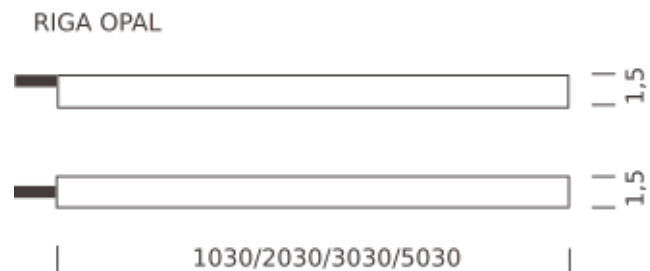

3M | 4000K - FRONT LIGHT

LAMPING

Source	Flexible linear LED
Total power	28,8W
Emission	Diffused orientable
Tension	24VDC
Color temperature	4000K
Luminous flux	1800lm
Initial luminaire efficacy	60lm/W
Initial chromaticity	SDCM < 3
Typ CRI	85
IP class	68
Dimensions	1,5x1,5x300cm
Materials	Resin + PVC
Ambient temperature range	- 20° / 55°
Performance ambient temperature	25°
Notes	compatible controls: 1-10V, DALI, DMX, Casambi; cable 2m; driver not included
Customization options	Lengths
Accessories	Connectors kit IP68, | Drivers 24VDC + DALI interface,
Net lamp weight	1,3 kg

Codes

MRIG0930G35NFL

Structure

white

PACKAGE

Package 01 Dimension: 42x42x4,5 cm / Gross weight: 1,94 kg

Certificazioni

BRACKETS (included)