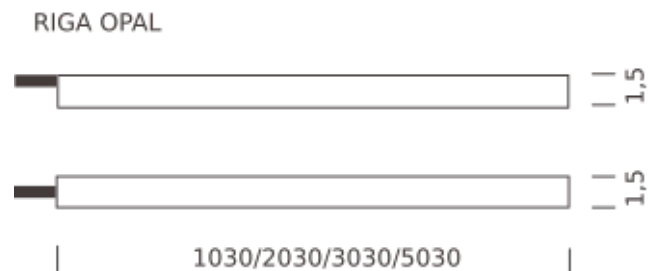

1M | 4000K - SIDE LIGHT

LAMPING

Source	Flexible linear LED
Total power	9,6W
Emission	Diffused orientable
Tension	24VDC
Color temperature	4000K
Luminous flux	600lm
Initial luminaire efficacy	60lm/W
Initial chromaticity	SDCM < 3
Typ CRI	85
IP class	68
Dimensions	1,5x1,5x100cm
Materials	Resin + PVC
Ambient temperature range	- 20° / 55°
Performance ambient temperature	25°
Notes	compatible controls: 1-10V, DALI, DMX, Casambi; cable 2m; driver not included
Customization options	Lengths
Accessories	Connectors kit IP68, Drivers 24VDC + DALI interface,
Net lamp weight	0,39 kg

Codes

MRIG0910G35NSL

Structure

white

PACKAGE

Package 01 Dimension: 42x42x4,5 cm / Gross weight: 1,47 kg

Certificazioni

BRACKETS (included)