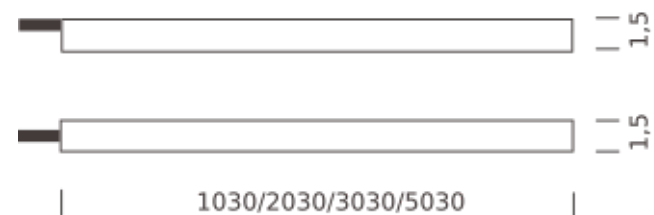

5M | 4000K - SIDE LIGHT

LAMPING

Source	Flexible linear LED
Total power	48W
Emission	Diffused orientable
Tension	24VDC
Color temperature	4000K
Luminous flux	3000lm
Initial luminaire efficacy	60lm/W
Initial chromaticity	SDCM < 3
Typ CRI	85
IP class	68
Dimensions	1,5x1,5x500cm
Materials	Resin + PVC
Ambient temperature range	- 20° / 55°
Performance ambient temperature	25°
Notes	compatible controls: 1-10V, DALI, DMX, Casambi; cable 2m; driver not included
Customization options	Lengths
Accessories	Connectors kit IP68, | Drivers 24VDC + DALI interface,
Net lamp weight	2,16 kg

Codes

MRIG0950G35NSL

Structure

white

PACKAGE

Package 01 Dimension: 42x42x4,5 cm / Gross weight: 2,38 kg

Certificazioni

RIGA OPAL

BRACKETS (included)