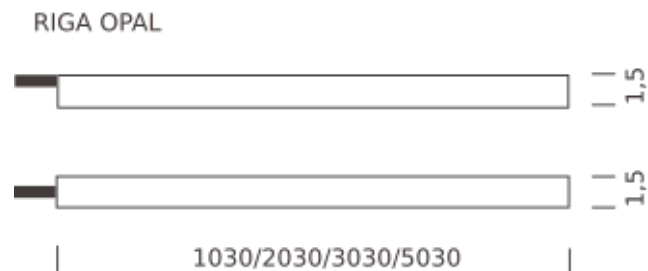

Riga is available in various standard lengths.

The installation can be done with clips (included).

1M | 3000K - FRONT LIGHT

LAMPING

Source	Flexible linear LED
Total power	9,6W
Emission	Diffused orientable
Tension	24VDC
Color temperature	3000K
Luminous flux	510lm
Initial luminaire efficacy	60lm/W
Initial chromaticity	SDCM < 3
Typ CRI	85
IP class	68
Dimensions	1,5x1,5x100cm
Materials	Resin + PVC
Ambient temperature range	- 20° / 55°
Performance ambient temperature	25°
Notes	compatible controls: 1-10V, DALI, DMX, Casambi; cable 2m; driver not included
Customization options	Lengths
Accessories	Connectors kit IP68, Drivers 24VDC + DALI interface,
Net lamp weight	0,39 kg

Codes

MRIG0910G35WFL

Structure

white

PACKAGE

Package 01 Dimension: 42x42x4,5 cm / Gross weight: 1,47 kg

Certificazioni

BRACKETS (included)

1M | 3000K - SIDE LIGHT

LAMPING

Source	Flexible linear LED
Total power	9,6W
Emission	Diffused orientable
Tension	24VDC
Color temperature	3000K
Luminous flux	510lm
Initial luminaire efficacy	60lm/W
Initial chromaticity	SDCM < 3
Typ CRI	85
IP class	68
Dimensions	1,5x1,5x100cm
Materials	Resin + PVC
Ambient temperature range	- 20° / 55°
Performance ambient temperature	25°
Notes	compatible controls: 1-10V, DALI, DMX, Casambi; cable 2m; driver not included
Customization options	Lengths
Accessories	Connectors kit IP68, Drivers 24VDC + DALI interface,
Net lamp weight	0,39 kg