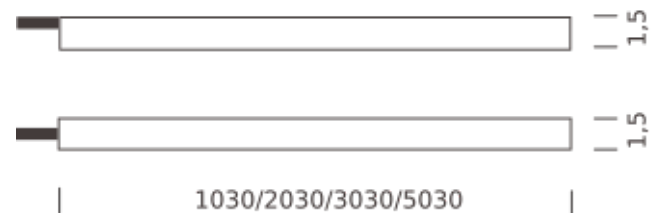

1M | 3000K - SIDE LIGHT

LAMPING

Source	Flexible linear LED
Total power	9,6W
Emission	Diffused orientable
Tension	24VDC
Color temperature	3000K
Luminous flux	510lm
Initial luminaire efficacy	60lm/W
Initial chromaticity	SDCM < 3
Typ CRI	85
IP class	68
Dimensions	1,5x1,5x100cm
Materials	Resin + PVC
Ambient temperature range	- 20° / 55°
Performance ambient temperature	25°
Notes	compatible controls: 1-10V, DALI, DMX, Casambi; cable 2m; driver not included
Customization options	Lengths
Accessories	Connectors kit IP68, Drivers 24VDC + DALI interface,
Net lamp weight	0,39 kg

Codes

MRIG0910G35WSL

Structure

white

PACKAGE

Package 01 Dimension: 42x42x4,5 cm / Gross weight: 1,47 kg

Certificazioni

RIGA OPAL

1M | 4000K - SIDE LIGHT

LAMPING

Source	Flexible linear LED
Total power	9,6W
Emission	Diffused orientable
Tension	24VDC
Color temperature	4000K
Luminous flux	600lm
Initial luminaire efficacy	60lm/W
Initial chromaticity	SDCM < 3
Typ CRI	85
IP class	68
Dimensions	1,5x1,5x100cm
Materials	Resin + PVC
Ambient temperature range	- 20° / 55°
Performance ambient temperature	25°
Notes	compatible controls: 1-10V, DALI, DMX, Casambi; cable 2m; driver not included
Customization options	Lengths
Accessories	Connectors kit IP68, Drivers 24VDC + DALI interface,
Net lamp weight	0,39 kg