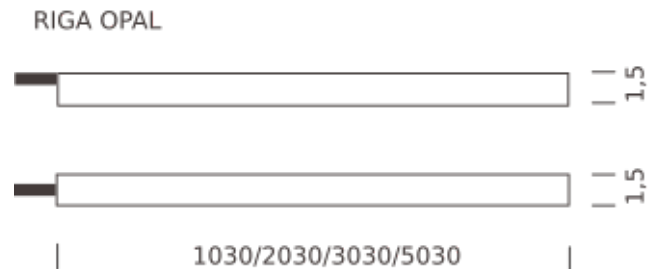

Codes

MRIG0950G35WFL

Structure

white

PACKAGE

Package 01 Dimension: 42x42x4,5 cm / Gross weight: 0,99 kg

Certificazioni

BRACKETS (included)

5M | 3000K - SIDE LIGHT

LAMPING

Source	Flexible linear LED
Total power	48W
Emission	Diffused orientable
Tension	24VDC
Color temperature	3000K
Luminous flux	2550lm
Initial luminaire efficacy	60lm/W
Initial chromaticity	SDCM < 3
Typ CRI	85
IP class	68
Dimensions	1,5x1,5x500cm
Materials	Resin + PVC
Ambient temperature range	- 20° / 55°
Performance ambient temperature	25°
Notes	compatible controls: 1-10V, DALI, DMX, Casambi; cable 2m; driver not included
Customization options	Lengths
Accessories	Connectors kit IP68, Drivers 24VDC + DALI interface,
Net lamp weight	2,16 kg