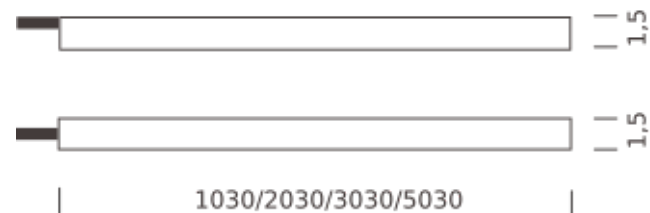

4M | 3000K - SIDE LIGHT

LAMPING

Source	Flexible linear LED
Total power	38,4W
Emission	Diffused orientable
Tension	24VDC
Color temperature	3000K
Luminous flux	2040lm
Initial luminaire efficacy	60lm/W
Initial chromaticity	SDCM < 3
Typ CRI	85
IP class	68
Dimensions	1,5x1,5x400cm
Materials	Resin + PVC
Ambient temperature range	- 20° / 55°
Performance ambient temperature	25°
Notes	compatible controls: 1-10V, DALI, DMX, Casambi; cable 2m; driver not included
Customization options	Lengths
Accessories	Connectors kit IP68, | Drivers 24VDC + DALI interface,
Net lamp weight	1,78 kg

Codes

MRIG0940G35WSL

Structure

white

PACKAGE

Package 01 Dimension: 42x42x4,5 cm / Gross weight: 2,38 kg

Certificazioni

RIGA OPAL

BRACKETS (included)