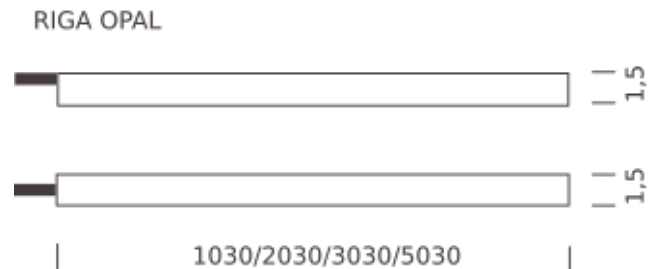

Codes

MRIG0930G35WSL

Structure

white

PACKAGE

Package 01

Dimension: 42x42x4,5 cm / Gross weight: 1,94 kg

Certificazioni