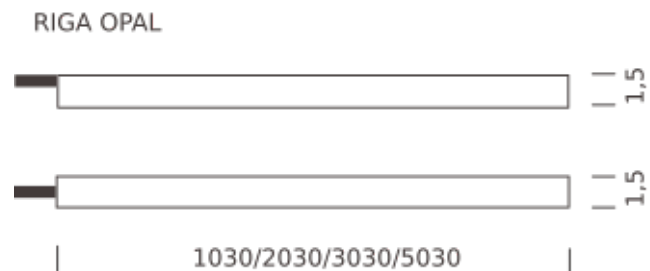

2M | 4000K - SIDE LIGHT

LAMPING

Source	Flexible linear LED
Total power	19,2W
Emission	Diffused orientable
Tension	24VDC
Color temperature	4000K
Luminous flux	1200lm
Initial luminaire efficacy	60lm/W
Initial chromaticity	SDCM < 3
Typ CRI	85
IP class	68
Dimensions	1,5x1,5x200cm
Materials	Resin + PVC
Ambient temperature range	- 20° / 55°
Performance ambient temperature	25°
Notes	compatible controls: 1-10V, DALI, DMX, Casambi; cable 2m; driver not included
Customization options	Lengths
Accessories	Connectors kit IP68, | Drivers 24VDC + DALI interface,
Net lamp weight	0,86 kg

Codes

MRIG0920G35NSL

Structure

white

PACKAGE

Package 01 Dimension: 42x42x4,5 cm / Gross weight: 1,51 kg

Certificazioni

BRACKETS (included)