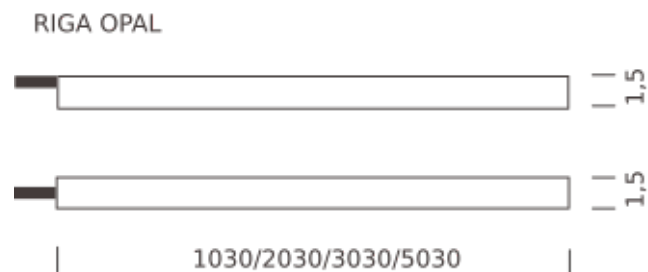

2M | 4000K - FRONT LIGHT

LAMPING

Source	Flexible linear LED
Total power	19,2W
Emission	Diffused orientable
Tension	24VDC
Color temperature	4000K
Luminous flux	1200lm
Initial luminaire efficacy	60lm/W
Initial chromaticity	SDCM < 3
Typ CRI	85
IP class	68
Dimensions	1,5x1,5x200cm
Materials	Resin + PVC
Ambient temperature range	- 20° / 55°
Performance ambient temperature	25°
Notes	compatible controls: 1-10V, DALI, DMX, Casambi; cable 2m; driver not included
Customization options	Lengths
Accessories	Connectors kit IP68, | Drivers 24VDC + DALI interface,
Net lamp weight	0,86 kg

Codes

MRIG0920G35NFL

Structure

white

PACKAGE

Package 01 Dimension: 42x42x4,5 cm / Gross weight: 1,51 kg

Certificazioni

BRACKETS (included)