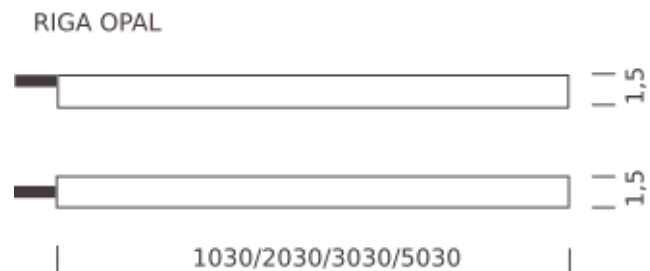

Codes

MRIG0940G35WFL

Structure

white

PACKAGE

Package 01 Dimension: 42x42x4,5 cm / Gross weight: 2,38 kg

Certificazioni

BRACKETS (included)