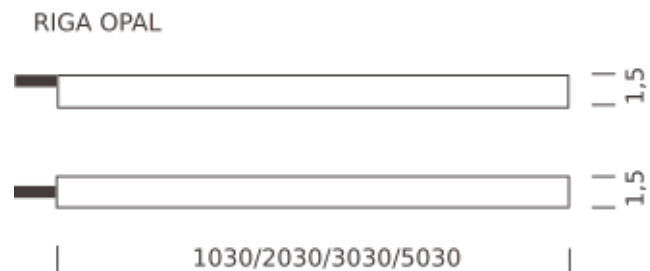

1M | 3000K - SIDE LIGHT

LAMPING

Source	Flexible linear LED
Total power	9,6W
Emission	Diffused orientable
Tension	24VDC
Color temperature	3000K
Luminous flux	510lm
Initial luminaire efficacy	60lm/W
Initial chromaticity	SDCM < 3
Typ CRI	85
IP class	68
Dimensions	1,5x1,5x100cm
Materials	Resin + PVC
Ambient temperature range	- 20° / 55°
Performance ambient temperature	25°
Notes	compatible controls: 1-10V, DALI, DMX, Casambi; cable 2m; driver not included
Customization options	Lengths
Accessories	Connectors kit IP68, Drivers 24VDC + DALI interface,
Net lamp weight	0,39 kg

Codes

MRIG0910G35NFL

Structure

white

PACKAGE

Package 01 Dimension: 42x42x4,5 cm / Gross weight: 1,47 kg

Certificazioni

BRACKETS (included)

1M | 4000K - SIDE LIGHT

LAMPING

Source	Flexible linear LED
Total power	9,6W
Emission	Diffused orientable
Tension	24VDC
Color temperature	4000K
Luminous flux	600lm
Initial luminaire efficacy	60lm/W
Initial chromaticity	SDCM < 3
Typ CRI	85
IP class	68
Dimensions	1,5x1,5x100cm
Materials	Resin + PVC
Ambient temperature range	- 20° / 55°
Performance ambient temperature	25°
Notes	compatible controls: 1-10V, DALI, DMX, Casambi; cable 2m; driver not included
Customization options	Lengths
Accessories	Connectors kit IP68, Drivers 24VDC + DALI interface,
Net lamp weight	0,39 kg