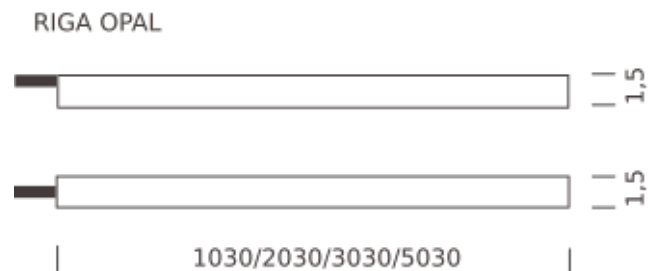

Codes

MRIG0920G35WFL

Structure

white

PACKAGE

Package 01 Dimension: 42x42x4,5 cm / Gross weight: 1,51 kg

Certificazioni

BRACKETS (included)

2M | 3000K - SIDE LIGHT

LAMPING

Source	Flexible linear LED
Total power	19,2W
Emission	Diffused orientable
Tension	24VDC
Color temperature	3000K
Luminous flux	1020lm
Initial luminaire efficacy	60lm/W
Initial chromaticity	SDCM < 3
Typ CRI	85
IP class	68
Dimensions	1,5x1,5x200cm
Materials	Resin + PVC
Ambient temperature range	- 20° / 55°
Performance ambient temperature	25°
Notes	compatible controls: 1-10V, DALI, DMX, Casambi; cable 2m; driver not included
Customization options	Lengths
Accessories	Connectors kit IP68, Drivers 24VDC + DALI interface,
Net lamp weight	0,86 kg