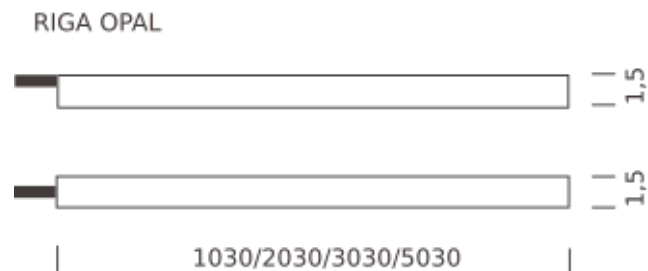

Codes

MRIG0930G35WFL

Structure

white

PACKAGE

Package 01 Dimension: 42x42x4,5 cm / Gross weight: 1,94 kg

Certificazioni

BRACKETS (included)