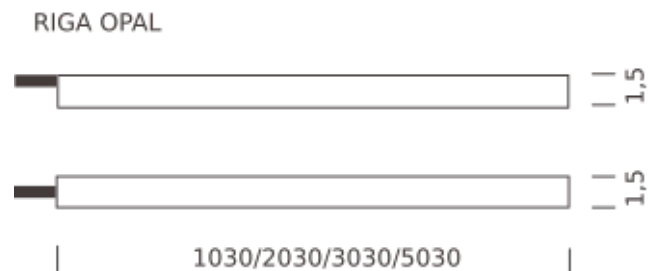

Codes

MRIG0930G35NSL

Structure

white

PACKAGE

Package 01 Dimension: 42x42x4,5 cm / Gross weight: 1,94 kg

Certificazioni

BRACKETS (included)