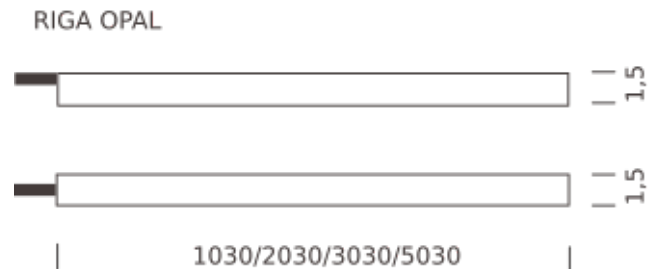

5M | 3000K - SIDE LIGHT

LAMPING

Source	Flexible linear LED
Total power	48W
Emission	Diffused orientable
Tension	24VDC
Color temperature	3000K
Luminous flux	2550lm
Initial luminaire efficacy	60lm/W
Initial chromaticity	SDCM < 3
Typ CRI	85
IP class	68
Dimensions	1,5x1,5x500cm
Materials	Resin + PVC
Ambient temperature range	- 20° / 55°
Performance ambient temperature	25°
Notes	compatible controls: 1-10V, DALI, DMX, Casambi; cable 2m; driver not included
Customization options	Lengths
Accessories	Connectors kit IP68, | Drivers 24VDC + DALI interface,
Net lamp weight	2,16 kg

Codes

MRIG0950G35WSL

Structure

white

PACKAGE

Package 01

Dimension: 42x42x4,5 cm / Gross weight: 0,99 kg

Certificazioni

BRACKETS (included)