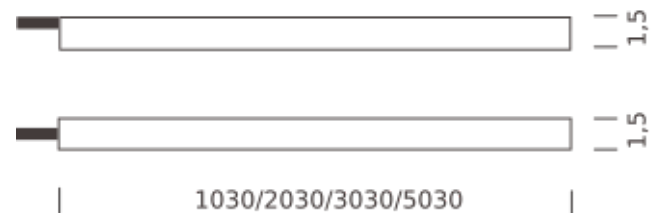

4M | 4000K - SIDE LIGHT

LAMPING

Source	Flexible linear LED
Total power	38,4W
Emission	Diffused orientable
Tension	24VDC
Color temperature	4000K
Luminous flux	2400lm
Initial luminaire efficacy	60lm/W
Initial chromaticity	SDCM < 3
Typ CRI	85
IP class	68
Dimensions	1,5x1,5x400cm
Materials	Resin + PVC
Ambient temperature range	- 20° / 55°
Performance ambient temperature	25°
Notes	compatible controls: 1-10V, DALI, DMX, Casambi; cable 2m; driver not included
Customization options	Lengths
Accessories	Connectors kit IP68, | Drivers 24VDC + DALI interface,
Net lamp weight	1,78 kg

Codes

MRIG0940G35NSL

Structure

white

PACKAGE

Package 01 Dimension: 42x42x4,5 cm / Gross weight: 2,38 kg

Certificazioni

RIGA OPAL

BRACKETS (included)