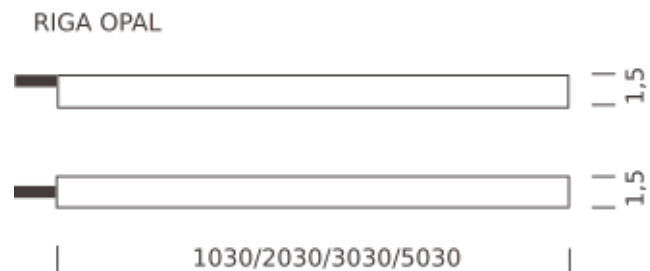

Codes

MRIG0950G35NFL

Structure

white

PACKAGE

Package 01 Dimension: 42x42x4,5 cm / Gross weight: 0,99 kg

Certificazioni

BRACKETS (included)

5M | 4000K - SIDE LIGHT

LAMPING

Source	Flexible linear LED
Total power	48W
Emission	Diffused orientable
Tension	24VDC
Color temperature	4000K
Luminous flux	3000lm
Initial luminaire efficacy	60lm/W
Initial chromaticity	SDCM < 3
Typ CRI	85
IP class	68
Dimensions	1,5x1,5x500cm
Materials	Resin + PVC
Ambient temperature range	- 20° / 55°
Performance ambient temperature	25°
Notes	compatible controls: 1-10V, DALI, DMX, Casambi; cable 2m; driver not included
Customization options	Lengths
Accessories	Connectors kit IP68, Drivers 24VDC + DALI interface,
Net lamp weight	2,16 kg