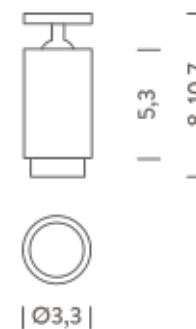

FIXED OPTIC

ZOOM OPTIC

ZOOM OPTIC | 3000K

LAMPING

Source	LED spot
Total power	4,2W
Emission	Direct adjustable 15°-45°
Switching	according to driver
Tension	350mA
Color temperature	3000K
Luminous flux	76lm (45°)
Initial luminaire efficacy	19lm/W
Initial chromaticity	SDCM < 3
Typ CRI	90
IP class	40
Dimensions	ø3,3x10,7cm
Materials	Anodized aluminum
Ambient temperature range	- 20° / 25°
Performance ambient temperature	20°
Notes	driver not included
Customization options	1-10V, DALI, DMX, Casambi, CCT 2700K
Accessories	Drivers 350mA,
Net lamp weight	0,10 kg

Codes

BFLE0401921WAN

Structure

black

PACKAGE

Package 01 Dimension: 11,5x11x8 cm / Gross weight: 0,14 kg

Certificazioni

FIXED OPTIC

ZOOM OPTIC

ZOOM OPTIC | 4000K

LAMPING

Source	LED spot
Total power	4,2W
Emission	Direct adjustable 15°-45°
Switching	according to driver
Tension	350mA
Color temperature	4000K
Luminous flux	80lm
Initial luminaire efficacy	19lm/W
Initial chromaticity	SDCM < 3
Typ CRI	90
IP class	40
Dimensions	ø3,3x10,7cm
Materials	Anodized aluminum
Ambient temperature range	- 20° / 25°
Performance ambient temperature	20°
Notes	driver not included
Customization options	1-10V, DALI, DMX, Casambi, CCT 2700K
Accessories	Drivers 350mA,
Net lamp weight	0,10 kg