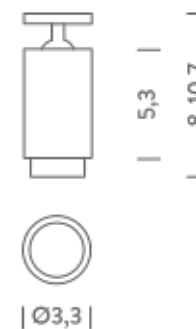

ZOOM OPTIC

FIXED OPTIC | 4000K - 30°

LAMPING

Source	LED spot
Total power	4,2W
Emission	Direct 30°
Switching	according to driver
Tension	350mA
Color temperature	4000K
Luminous flux	323lm
Initial luminaire efficacy	77lm/W
Initial chromaticity	SDCM < 3
Typ CRI	90
Energy class	A+
IP class	40
Dimensions	ø3,3x8cm
Materials	Anodized aluminum
Ambient temperature range	- 20° / 25°
Performance ambient temperature	25°
Notes	driver not included
Customization options	1-10V, DALI, DMX, Casambi, CCT 2700K
Accessories	Drivers 350mA,
Net lamp weight	0,11 kg

Codes

BFLE0401421NAN
BFLE0401421NAO
BFLE0401421NAA
BFLE0401421NAB

Structure

black
gold
grey
bronze grey

PACKAGE

Package 01 Dimension: 11,5x11x8 cm / Gross weight: 0,15 kg

Certificazioni

FIXED OPTIC

ZOOM OPTIC

ZOOM OPTIC | 3000K

LAMPING

Source	LED spot
Total power	4,2W
Emission	Direct adjustable 15°-45°
Switching	according to driver
Tension	350mA
Color temperature	3000K
Luminous flux	76lm (45°)
Initial luminaire efficacy	19lm/W
Initial chromaticity	SDCM < 3
Typ CRI	90
Energy class	A+
IP class	40
Dimensions	ø3,3x10,7cm
Materials	Anodized aluminum
Ambient temperature range	- 20° / 25°
Performance ambient temperature	20°
Notes	driver not included
Customization options	1-10V, DALI, DMX, Casambi, CCT 2700K
Accessories	Drivers 350mA,
Net lamp weight	0,10 kg