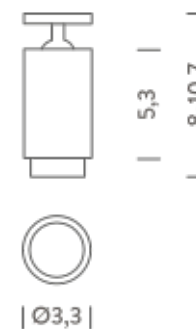

FIXED OPTIC | 3000K - 20°

LAMPING

Source	LED spot
Total power	4,2W
Emission	Direct 20°
Switching	according to driver
Tension	350mA
Color temperature	3000K
Luminous flux	362lm
Initial luminaire efficacy	86lm/W
Initial chromaticity	SDCM < 3
Typ CRI	90
Energy class	A+
IP class	40
Dimensions	ø3,3x8cm
Materials	Anodized aluminum
Ambient temperature range	- 20° / 25°
Performance ambient temperature	20°
Notes	driver not included
Customization options	1-10V, DALI, DMX, Casambi, CCT 2700K
Accessories	Drivers 350mA,
Net lamp weight	0,11 kg

ZOOM OPTIC

FIXED OPTIC | 4000K - 20°

LAMPING

Source	LED spot
Total power	4,2W
Emission	Direct 20°
Switching	according to driver
Tension	350mA
Color temperature	4000K
Luminous flux	362lm
Initial luminaire efficacy	86lm/W
Initial chromaticity	SDCM < 3
Typ CRI	90
Energy class	A+
IP class	40
Dimensions	ø3,3x8cm
Materials	Anodized aluminum
Ambient temperature range	- 20° / 25°
Performance ambient temperature	20°
Notes	driver not included
Customization options	1-10V, DALI, DMX, Casambi, CCT 2700K
Accessories	Drivers 350mA,
Net lamp weight	0,11 kg

Codes

BFLE0401F21NAN
BFLE0401F21NAO
BFLE0401F21NAA
BFLE0401F21NAB

Structure

black
gold
grey
bronze grey

PACKAGE

Package 01 Dimension: 11,5x11x8 cm / Gross weight: 0,15 kg

Certificazioni

FIXED OPTIC

ZOOM OPTIC

FIXED OPTIC | 4000K - 30°

LAMPING

Source	LED spot
Total power	4,2W
Emission	Direct 30°
Switching	according to driver
Tension	350mA
Color temperature	4000K
Luminous flux	323lm
Initial luminaire efficacy	77lm/W
Initial chromaticity	SDCM < 3
Typ CRI	90
Energy class	A+
IP class	40
Dimensions	ø3,3x8cm
Materials	Anodized aluminum
Ambient temperature range	- 20° / 25°
Performance ambient temperature	25°
Notes	driver not included
Customization options	1-10V, DALI, DMX, Casambi, CCT 2700K
Accessories	Drivers 350mA,
Net lamp weight	0,11 kg