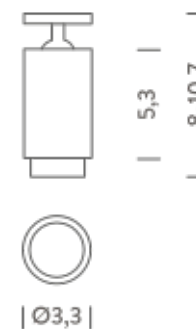

ZOOM OPTIC

ZOOM OPTIC | 3000K

LAMPING

Source	LED spot
Total power	4,2W
Emission	Direct adjustable 15°-45°
Switching	according to driver
Tension	350mA
Color temperature	3000K
Luminous flux	76lm (45°)
Initial luminaire efficacy	19lm/W
Initial chromaticity	SDCM < 3
Typ CRI	90
Energy class	A+
IP class	40
Dimensions	ø3,3x10,7cm
Materials	Anodized aluminum
Ambient temperature range	- 20° / 25°
Performance ambient temperature	20°
Notes	driver not included
Customization options	1-10V, DALI, DMX, Casambi, CCT 2700K
Accessories	Drivers 350mA,
Net lamp weight	0,10 kg

Codes

BFLE0401921WAN

Structure

black

PACKAGE

Package 01 Dimension: 11,5x11x8 cm / Gross weight: 0,14 kg

Certificazioni

FIXED OPTIC

ZOOM OPTIC

ZOOM OPTIC | 4000K

LAMPING

Source	LED spot
Total power	4,2W
Emission	Direct adjustable 15°-45°
Switching	according to driver
Tension	350mA
Color temperature	4000K
Luminous flux	80lm
Initial luminaire efficacy	19lm/W
Initial chromaticity	SDCM < 3
Typ CRI	90
Energy class	A+
IP class	40
Dimensions	ø3,3x10,7cm
Materials	Anodized aluminum
Ambient temperature range	- 20° / 25°
Performance ambient temperature	20°
Notes	driver not included
Customization options	1-10V, DALI, DMX, Casambi, CCT 2700K
Accessories	Drivers 350mA,
Net lamp weight	0,10 kg