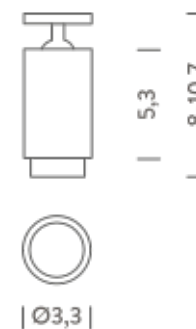

FIXED OPTIC | 3000K - 20°

LAMPING

Source	LED spot
Total power	4,2W
Emission	Direct 20°
Switching	according to driver
Tension	350mA
Color temperature	3000K
Luminous flux	362lm
Initial luminaire efficacy	86lm/W
Initial chromaticity	SDCM < 3
Typ CRI	90
Energy class	A+
IP class	40
Dimensions	ø3,3x8cm
Materials	Anodized aluminum
Ambient temperature range	- 20° / 25°
Performance ambient temperature	20°
Notes	driver not included
Customization options	1-10V, DALI, DMX, Casambi, CCT 2700K
Accessories	Drivers 350mA,
Net lamp weight	0,11 kg

ZOOM OPTIC

FIXED OPTIC | 3000K - 30°

LAMPING

Source	LED spot
Total power	4,2W
Emission	Direct 30°
Switching	according to driver
Tension	350mA
Color temperature	3000K
Luminous flux	323lm
Initial luminaire efficacy	77lm/W
Initial chromaticity	SDCM < 3
Typ CRI	90
Energy class	A+
IP class	40
Dimensions	ø3,3x8cm
Materials	Anodized aluminum
Ambient temperature range	- 20° / 25°
Performance ambient temperature	20°
Notes	driver not included
Customization options	1-10V, DALI, DMX, Casambi, CCT 2700K
Accessories	Drivers 350mA,
Net lamp weight	0,11 kg

Codes

BFLE0401421WAN
BFLE0401421WAO
BFLE0401421WAA
BFLE0401421WAB

Structure

black
gold
grey
bronze grey

PACKAGE

Package 01 Dimension: 11,5x11x8 cm / Gross weight: 0,15 kg

Certificazioni

FIXED OPTIC

ZOOM OPTIC

FIXED OPTIC | 4000K - 20°

LAMPING

Source	LED spot
Total power	4,2W
Emission	Direct 20°
Switching	according to driver
Tension	350mA
Color temperature	4000K
Luminous flux	362lm
Initial luminaire efficacy	86lm/W
Initial chromaticity	SDCM < 3
Typ CRI	90
Energy class	A+
IP class	40
Dimensions	ø3,3x8cm
Materials	Anodized aluminum
Ambient temperature range	- 20° / 25°
Performance ambient temperature	20°
Notes	driver not included
Customization options	1-10V, DALI, DMX, Casambi, CCT 2700K
Accessories	Drivers 350mA,
Net lamp weight	0,11 kg