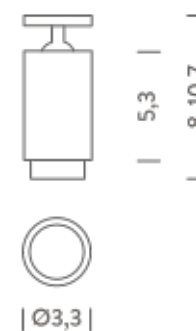

FIXED OPTIC | 3000K - 20°

LAMPING

Source	LED spot
Total power	4,2W
Emission	Direct 20°
Switching	according to driver
Tension	350mA
Color temperature	3000K
Luminous flux	362lm
Initial luminaire efficacy	86lm/W
Initial chromaticity	SDCM < 3
Typ CRI	90
IP class	40
Dimensions	ø3,3x8cm
Materials	Anodized aluminum
Ambient temperature range	- 20° / 25°
Performance ambient temperature	20°
Notes	driver not included
Customization options	1-10V, DALI, DMX, Casambi, CCT 2700K
Accessories	Drivers 350mA,
Net lamp weight	0,11 kg

FIXED OPTIC

ZOOM OPTIC

FIXED OPTIC | 4000K - 20°

LAMPING

Source	LED spot
Total power	4,2W
Emission	Direct 20°
Switching	according to driver
Tension	350mA
Color temperature	4000K
Luminous flux	362lm
Initial luminaire efficacy	86lm/W
Initial chromaticity	SDCM < 3
Typ CRI	90
IP class	40
Dimensions	ø3,3x8cm
Materials	Anodized aluminum
Ambient temperature range	- 20° / 25°
Performance ambient temperature	20°
Notes	driver not included
Customization options	1-10V, DALI, DMX, Casambi, CCT 2700K
Accessories	Drivers 350mA,
Net lamp weight	0,11 kg

Codes

BFLE0401F21NAN
BFLE0401F21NAO
BFLE0401F21NAA
BFLE0401F21NAB

Structure

black
gold
grey
bronze grey

PACKAGE

Package 01 Dimension: 11,5x11x8 cm / Gross weight: 0,15 kg

Certificazioni

NEMO 3.000

FIXED OPTIC

ZOOM OPTIC

FIXED OPTIC | 4000K - 30°

LAMPING

Source	LED spot
Total power	4,2W
Emission	Direct 30°
Switching	according to driver
Tension	350mA
Color temperature	4000K
Luminous flux	323lm
Initial luminaire efficacy	77lm/W
Initial chromaticity	SDCM < 3
Typ CRI	90
IP class	40
Dimensions	ø3,3x8cm
Materials	Anodized aluminum
Ambient temperature range	- 20° / 25°
Performance ambient temperature	25°
Notes	driver not included
Customization options	1-10V, DALI, DMX, Casambi, CCT 2700K
Accessories	Drivers 350mA,
Net lamp weight	0,11 kg