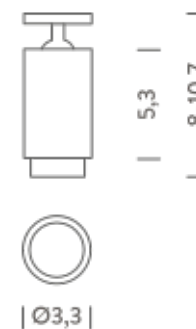

FIXED OPTIC | 3000K - 20°

LAMPING

Source	LED spot
Total power	4,2W
Emission	Direct 20°
Switching	according to driver
Tension	350mA
Color temperature	3000K
Luminous flux	362lm
Initial luminaire efficacy	86lm/W
Initial chromaticity	SDCM < 3
Typ CRI	90
Energy class	A+
IP class	40
Dimensions	ø3,3x8cm
Materials	Anodized aluminum
Ambient temperature range	- 20° / 25°
Performance ambient temperature	20°
Notes	driver not included
Customization options	1-10V, DALI, DMX, Casambi, CCT 2700K
Accessories	Drivers 350mA,
Net lamp weight	0,11 kg

Codes

BFLE0401F21WAN
BFLE0401F21WAO
BFLE0401F21WAA
BFLE0401F21WAB

Structure

black
gold
grey
bronze grey

PACKAGE

Package 01 Dimension: 11,5x11x8 cm / Gross weight: 0,15 kg

Certificazioni

FIXED OPTIC

ZOOM OPTIC

FIXED OPTIC | 3000K - 30°

LAMPING

Source	LED spot
Total power	4,2W
Emission	Direct 30°
Switching	according to driver
Tension	350mA
Color temperature	3000K
Luminous flux	323lm
Initial luminaire efficacy	77lm/W
Initial chromaticity	SDCM < 3
Typ CRI	90
Energy class	A+
IP class	40
Dimensions	ø3,3x8cm
Materials	Anodized aluminum
Ambient temperature range	- 20° / 25°
Performance ambient temperature	20°
Notes	driver not included
Customization options	1-10V, DALI, DMX, Casambi, CCT 2700K
Accessories	Drivers 350mA,
Net lamp weight	0,11 kg