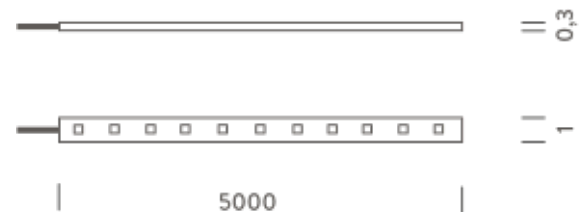

The installation can be done with double-sided tape already affixed.

3000K | 5M

LAMPING

Source	LED strip
Total power	25W
Emission	Direct orientable
Tension	12VDC
Color temperature	3000K
Luminous flux	350lm/m
Initial luminaire efficacy	70lm/W
Initial chromaticity	SDCM < 5
Typ CRI	> 80
IP class	65
Dimensions	500x0,8x0,3cm
Materials	Resin
Ambient temperature range	-20°C / 40°C
Performance ambient temperature	25°
Notes	compatible controls: 1-10V, DALI, DMX, Casambi; cable 0,25m; driver not included
Accessories	Drivers 12VDC + DALI interface,
Net lamp weight	1,2 kg

LAMPING

Source	LED strip
Total power	25W
Emission	Direct orientable
Tension	12VDC
Color temperature	blue
Initial luminaire efficacy	< 20lm/W
Typ CRI	> 80
IP class	65
Dimensions	500x0,8x0,3cm
Materials	Resin
Notes	compatible controls: 1-10V, DALI, DMX, Casambi; cable 0,25m; driver not included
Accessories	Drivers 12VDC + DALI interface,
Net lamp weight	1,2 kg

Codes

MRIG04500061RE

Structure

transparent

PACKAGE

Package 01 Dimension: 32x30x12,5 cm / Gross weight: 1,32 kg

Certificazioni

RGB | 5M

LAMPING

Source	LED strip
Total power	37,5W
Emission	Direct orientable
Tension	12VDC
Color temperature	RGB
Typ CRI	> 80
IP class	65
Dimensions	500x0,8x0,3cm
Materials	Resin
Notes	compatible controls: 1-10V, DALI, DMX, Casambi; cable 0,25m; driver not included
Accessories	Drivers 12VDC + DALI interface,
Net lamp weight	1,2 kg