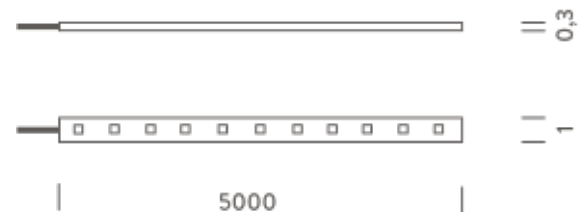

The installation can be done with double-sided tape already affixed.

3000K | 5M

LAMPING

Source	LED strip
Total power	25W
Emission	Direct orientable
Tension	12VDC
Color temperature	3000K
Luminous flux	350lm/m
Initial luminaire efficacy	70lm/W
Initial chromaticity	SDCM < 5
Typ CRI	> 80
IP class	65
Dimensions	500x0,8x0,3cm
Materials	Resin
Ambient temperature range	-20°C / 40°C
Performance ambient temperature	25°
Notes	compatible controls: 1-10V, DALI, DMX, Casambi; cable 0,25m; driver not included
Accessories	Drivers 12VDC + DALI interface,
Net lamp weight	1,2 kg

Codes

MRIG0450006WRE

Structure

transparent

PACKAGE

Package 01 Dimension: 32x30x12,5 cm / Gross weight: 1,32 kg

Certificazioni

BLUE | 5M

LAMPING

Source	LED strip
Total power	25W
Emission	Direct orientable
Tension	12VDC
Color temperature	blue
Initial luminaire efficacy	< 20lm/W
Typ CRI	> 80
IP class	65
Dimensions	500x0,8x0,3cm
Materials	Resin
Notes	compatible controls: 1-10V, DALI, DMX, Casambi; cable 0,25m; driver not included
Accessories	Drivers 12VDC + DALI interface,
Net lamp weight	1,2 kg

LAMPING

Source	LED strip
Total power	37,5W
Emission	Direct orientable
Tension	12VDC
Color temperature	RGB
Typ CRI	> 80
IP class	65
Dimensions	500x0,8x0,3cm
Materials	Resin
Notes	compatible controls: 1-10V, DALI, DMX, Casambi; cable 0,25m; driver not included
Accessories	Drivers 12VDC + DALI interface,
Net lamp weight	1,2 kg