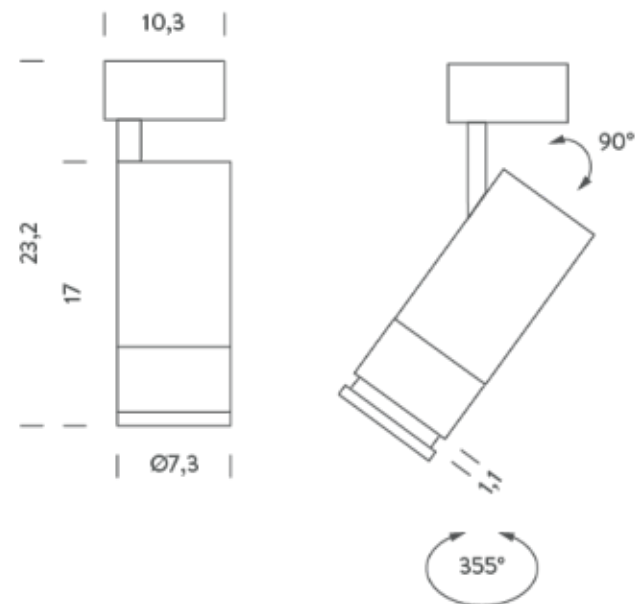

The light beam angle is adjustable to meet any lighting requirement.

DIMMABLE TRIAC | 2700K

LAMPING

Source	LED spot
Total power	28W
Emission	Direct adjustable 15°-55°
Switching	Dimmable triac
Tension	220/240V
Color temperature	2700K
Luminous flux	1500lm
Typ CRI	> 90
Energy class	A+
IP class	20
Dimensions	ø7,3x17cm
Notes	compatible with track 3~230V
Net lamp weight	0,83 kg

DIMMABLE TRIAC | 3000K

LAMPING

Source	LED spot
Total power	28W
Emission	Direct adjustable 15°-55°
Switching	Dimmable triac
Tension	220/240V
Color temperature	3000K
Luminous flux	1500lm
Typ CRI	> 90
Energy class	A+
IP class	20
Dimensions	ø7,3x17cm
Notes	compatible with track 3~230V
Net lamp weight	0,83 kg

Codes

CAP LW3 81
CAP LN3 81

Structure

white
black

PACKAGE

Package 01

Dimension: 38,3x30,4x36,8 cm / Gross weight: 0,92 kg

Certificazioni

DIMMABLE 0-10V | 2700K

LAMPING

Source	LED spot
Total power	28W
Emission	Direct adjustable 15°-55°
Switching	Dimmable 0-10V
Tension	220/240V
Color temperature	2700K
Luminous flux	1500lm
Typ CRI	> 90
Energy class	A+
IP class	20
Dimensions	ø7,3x17cm
Notes	compatible with track 3~230V
Net lamp weight	0,86 kg