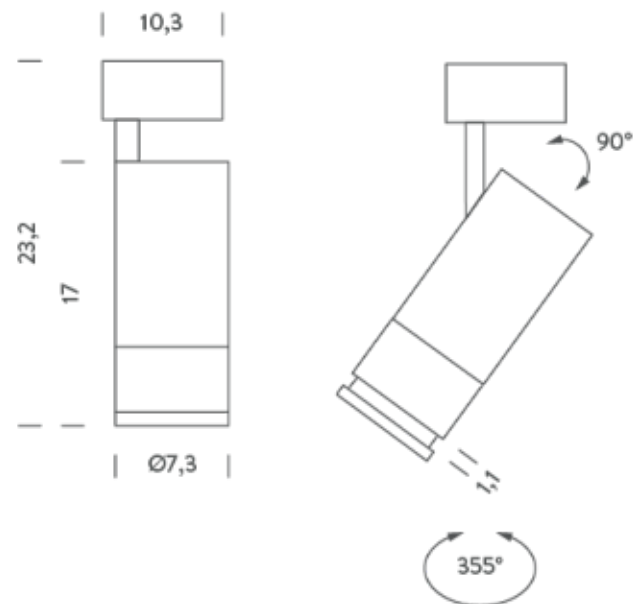

DIMMABLE 0-10V | 3000K

LAMPING

Source	LED spot
Total power	28W
Emission	Direct adjustable 15°-55°
Switching	Dimmable 0-10V
Tension	220/240V
Color temperature	3000K
Luminous flux	1500lm
Typ CRI	> 90
Energy class	A+
IP class	20
Dimensions	ø7,3x17cm
Notes	compatible with track 3~230V
Net lamp weight	0,86 kg

DIMMABLE DALI | 2700K

LAMPING

Source	LED spot
Total power	28W
Emission	Direct adjustable 15°-55°
Switching	Dimmable DALI
Tension	220/240V
Color temperature	2700K
Luminous flux	1500lm
Typ CRI	> 90
Energy class	A+
IP class	20
Dimensions	ø7,3x17cm
Notes	compatible with track 3~230V
Net lamp weight	0,88 kg

Codes

CAP LW2 83
CAP LN2 83

Structure

white
black

PACKAGE

Package 01

Dimension: 38,3x30,4x36,8 cm / Gross weight: 0,97 kg

Certificazioni

DIMMABLE DALI | 3000K

LAMPING

Source	LED spot
Total power	28W
Emission	Direct adjustable 15°-55°
Switching	Dimmable DALI
Tension	220/240V
Color temperature	3000K
Luminous flux	1500lm
Typ CRI	> 90
Energy class	A+
IP class	20
Dimensions	ø7,3x17cm
Notes	compatible with track 3~230V
Net lamp weight	0,88 kg