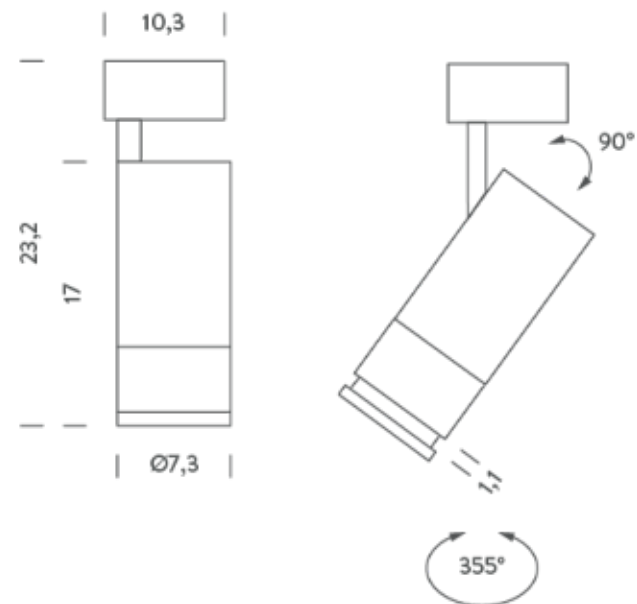

DIMMABLE TRIAC | 3000K

LAMPING

Source	LED spot
Total power	28W
Emission	Direct adjustable 15°-55°
Switching	Dimmable triac
Tension	220/240V
Color temperature	3000K
Luminous flux	1500lm
Typ CRI	> 90
Energy class	A+
IP class	20
Dimensions	ø7,3x17cm
Notes	compatible with track 3~230V
Net lamp weight	0,83 kg

DIMMABLE 0-10V | 2700K

LAMPING

Source	LED spot
Total power	28W
Emission	Direct adjustable 15°-55°
Switching	Dimmable 0-10V
Tension	220/240V
Color temperature	2700K
Luminous flux	1500lm
Typ CRI	> 90
Energy class	A+
IP class	20
Dimensions	ø7,3x17cm
Notes	compatible with track 3~230V
Net lamp weight	0,86 kg

Codes

CAP LW2 82
CAP LN2 82

Structure

white
black

PACKAGE

Package 01

Dimension: 38,3x30,4x36,8 cm / Gross weight: 0,96 kg

Certificazioni

DIMMABLE 0-10V | 3000K

LAMPING

Source	LED spot
Total power	28W
Emission	Direct adjustable 15°-55°
Switching	Dimmable 0-10V
Tension	220/240V
Color temperature	3000K
Luminous flux	1500lm
Typ CRI	> 90
Energy class	A+
IP class	20
Dimensions	ø7,3x17cm
Notes	compatible with track 3~230V
Net lamp weight	0,86 kg