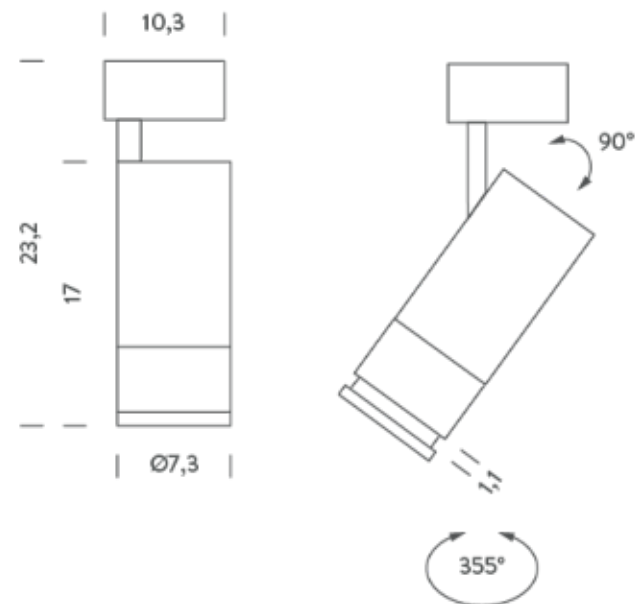

The light beam angle is adjustable to meet any lighting requirement.

DIMMABLE TRIAC | 2700K

LAMPING

Source	LED spot
Total power	28W
Emission	Direct adjustable 15°-55°
Switching	Dimmable triac
Tension	220/240V
Color temperature	2700K
Luminous flux	1500lm
Typ CRI	> 90
Energy class	A+
IP class	20
Dimensions	ø7,3x17cm
Notes	compatible with track 3~230V
Net lamp weight	0,83 kg

Codes

CAP LW2 81
CAP LN2 81

Structure

white
black

PACKAGE

Package 01

Dimension: 38,3x30,4x36,8 cm / Gross weight: 0,92 kg

Certificazioni

DIMMABLE TRIAC | 3000K

LAMPING

Source	LED spot
Total power	28W
Emission	Direct adjustable 15°-55°
Switching	Dimmable triac
Tension	220/240V
Color temperature	3000K
Luminous flux	1500lm
Typ CRI	> 90
Energy class	A+
IP class	20
Dimensions	ø7,3x17cm
Notes	compatible with track 3~230V
Net lamp weight	0,83 kg

DIMMABLE 0-10V | 2700K

LAMPING

Source	LED spot
Total power	28W
Emission	Direct adjustable 15°-55°
Switching	Dimmable 0-10V
Tension	220/240V
Color temperature	2700K
Luminous flux	1500lm
Typ CRI	> 90
Energy class	A+
IP class	20
Dimensions	ø7,3x17cm
Notes	compatible with track 3~230V
Net lamp weight	0,86 kg