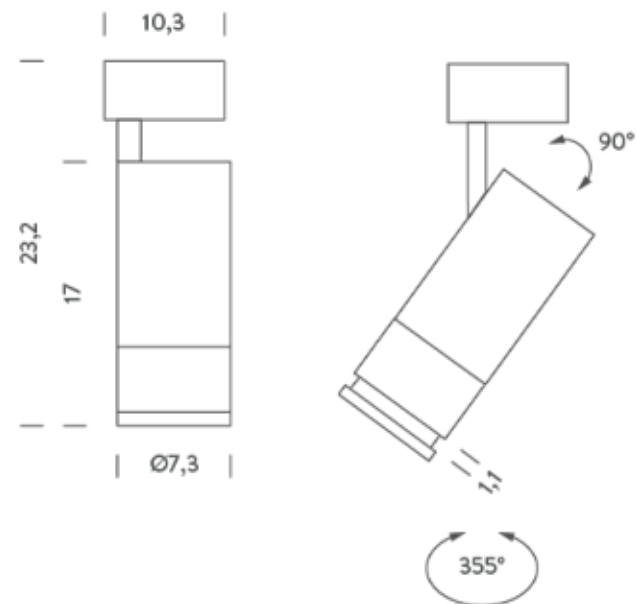

DIMMABLE 0-10V | 2700K

LAMPING

Source	LED spot
Total power	28W
Emission	Direct adjustable 15°-55°
Switching	Dimmable 0-10V
Tension	220/240V
Color temperature	2700K
Luminous flux	1500lm
Typ CRI	> 90
Energy class	A+
IP class	20
Dimensions	ø7,3x17cm
Notes	compatible with track 3~230V
Net lamp weight	0,86 kg

DIMMABLE 0-10V | 3000K

LAMPING

Source	LED spot
Total power	28W
Emission	Direct adjustable 15°-55°
Switching	Dimmable 0-10V
Tension	220/240V
Color temperature	3000K
Luminous flux	1500lm
Typ CRI	> 90
Energy class	A+
IP class	20
Dimensions	ø7,3x17cm
Notes	compatible with track 3~230V
Net lamp weight	0,86 kg

Codes

CAP LW3 82
CAP LN3 82

Structure

white
black

PACKAGE

Package 01

Dimension: 38,3x30,4x36,8 cm / Gross weight: 0,96 kg

Certificazioni

DIMMABLE DALI | 2700K

LAMPING

Source	LED spot
Total power	28W
Emission	Direct adjustable 15°-55°
Switching	Dimmable DALI
Tension	220/240V
Color temperature	2700K
Luminous flux	1500lm
Typ CRI	> 90
Energy class	A+
IP class	20
Dimensions	ø7,3x17cm
Notes	compatible with track 3~230V
Net lamp weight	0,88 kg