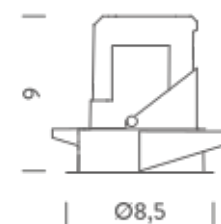

RECESSED TRIMLESS 15° | 2700K

LAMPING

Source	LED spot
Total power	10W
Emission	Direct adjustable 15°
Switching	according to driver
Tension	270mA
Color temperature	2700K
Luminous flux	640lm
Typ CRI	> 90
Energy class	F
IP class	20
Dimensions	ø7,1x9cm
Notes	driver and ring not included
Accessories	Drivers, Salina | Ring,
Net lamp weight	0,27 kg

Codes

SAL LW2 61

Structure

white

PACKAGE

Package 01

Dimension: 46x42x22 cm / Gross weight: 0,31 kg

Certificazioni

TRIMLESS

TRIM