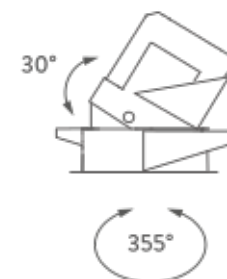

RECESSED TRIM 15° | 2700K

LAMPING

Source	LED spot
Total power	10W
Emission	Direct adjustable 15°
Switching	according to driver
Tension	270mA
Color temperature	2700K
Luminous flux	700lm
Typ CRI	> 90
Energy class	F
IP class	20
Dimensions	ø8,5x9cm
Accessories	Drivers, Salina | Ring,
Net lamp weight	0,31 kg

Codes

SAT LW2 61

SAT LN2 61

Structure

white

black

PACKAGE

Package 01

Dimension: 50,8x41,5x22 cm / Gross weight: 0,34 kg

Certificazioni

TRIMLESS

TRIM