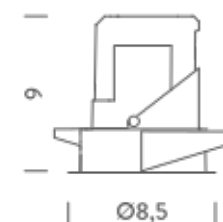

RECESSED TRIMLESS 35° | 3000K

LAMPING

Source	LED spot
Total power	10W
Emission	Direct adjustable 35°
Switching	according to driver
Tension	270mA
Color temperature	3000K
Luminous flux	770lm
Typ CRI	> 90
Energy class	F
IP class	20
Dimensions	ø7,1x9cm
Notes	driver and ring not included
Accessories	Drivers, Salina | Ring,
Net lamp weight	0,27 kg

Codes

SAL LW3 63

Structure

white

PACKAGE

Package 01

Dimension: 46x42x22 cm / Gross weight: 0,31 kg

Certificazioni

TRIMLESS

TRIM