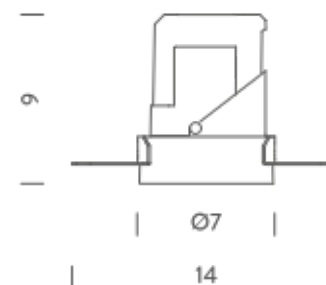

RECESSED TRIMLESS 35° | 2700K

LAMPING

Source	LED spot
Total power	10W
Emission	Direct adjustable 35°
Switching	according to driver
Tension	270mA
Color temperature	2700K
Luminous flux	670lm
Typ CRI	> 90
Energy class	F
IP class	20
Dimensions	ø7,1x9cm
Notes	driver and ring not included
Accessories	Drivers, Salina | Ring,
Net lamp weight	0,27 kg

Codes

SAL LW2 63

Structure

white

PACKAGE

Package 01

Dimension: 46x42x22 cm / Gross weight: 0,31 kg

Certificazioni

TRIMLESS