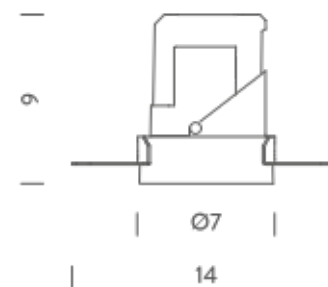

RECESSED TRIM 15° | 2700K

LAMPING

Source	LED spot
Total power	10W
Emission	Direct adjustable 15°
Switching	according to driver
Tension	270mA
Color temperature	2700K
Luminous flux	700lm
Typ CRI	> 90
Energy class	F
IP class	20
Dimensions	ø8,5x9cm
Accessories	Drivers, Salina | Ring,
Net lamp weight	0,31 kg

Codes

SAT LW2 61

SAT LN2 61

Structure

white

black

PACKAGE

Package 01

Dimension: 50,8x41,5x22 cm / Gross weight: 0,34 kg

Certificazioni

TRIMLESS