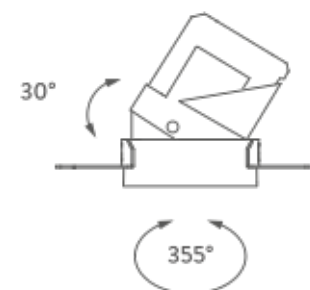

RECESSED TRIMLESS 35° | 2700K

LAMPING

Source	LED spot
Total power	10W
Emission	Direct adjustable 35°
Switching	according to driver
Tension	270mA
Color temperature	2700K
Luminous flux	670lm
Typ CRI	> 90
Energy class	F
IP class	20
Dimensions	ø7,1x9cm
Notes	driver and ring not included
Accessories	Drivers, Salina | Ring,
Net lamp weight	0,27 kg

Codes

SAL LW2 63

Structure

white

PACKAGE

Package 01

Dimension: 46x42x22 cm / Gross weight: 0,31 kg

Certificazioni

TRIMLESS