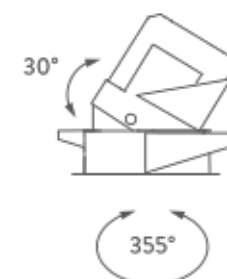

RECESSED TRIMLESS 35° | 3000K

LAMPING

Source	LED spot
Total power	10W
Emission	Direct adjustable 35°
Switching	according to driver
Tension	270mA
Color temperature	3000K
Luminous flux	770lm
Typ CRI	> 90
Energy class	F
IP class	20
Dimensions	ø7,1x9cm
Notes	driver and ring not included
Accessories	Drivers, Salina | Ring,
Net lamp weight	0,27 kg

Codes

SAL LW3 63

Structure

white

PACKAGE

Package 01

Dimension: 46x42x22 cm / Gross weight: 0,31 kg

Certificazioni

TRIMLESS

TRIM