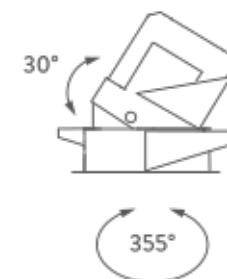

RECESSED TRIMLESS 15° | 2700K

LAMPING

Source	LED spot
Total power	10W
Emission	Direct adjustable 15°
Switching	according to driver
Tension	270mA
Color temperature	2700K
Luminous flux	640lm
Typ CRI	> 90
Energy class	F
IP class	20
Dimensions	ø7,1x9cm
Notes	driver and ring not included
Accessories	Drivers, Salina | Ring,
Net lamp weight	0,27 kg

Codes

SAL LW2 61

Structure

white

PACKAGE

Package 01

Dimension: 46x42x22 cm / Gross weight: 0,31 kg

Certificazioni

TRIMLESS

TRIM