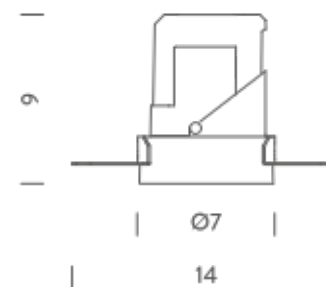

RECESSED TRIMLESS 15° | 2700K

LAMPING

Source	LED spot
Total power	10W
Emission	Direct adjustable 15°
Switching	according to driver
Tension	270mA
Color temperature	2700K
Luminous flux	640lm
Typ CRI	> 90
Energy class	F
IP class	20
Dimensions	ø7,1x9cm
Notes	driver and ring not included
Accessories	Drivers, Salina | Ring,
Net lamp weight	0,27 kg

Codes

SAL LW2 61

Structure

white

PACKAGE

Package 01

Dimension: 46x42x22 cm / Gross weight: 0,31 kg

Certificazioni

TRIMLESS