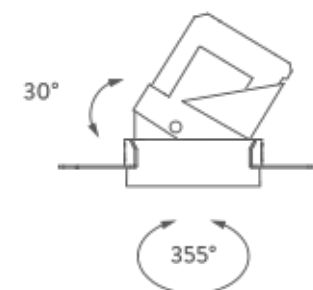

RECESSED TRIMLESS 15° | 3000K

LAMPING

Source	LED spot
Total power	10W
Emission	Direct adjustable 15°
Switching	according to driver
Tension	270mA
Color temperature	2700K
Luminous flux	740lm
Typ CRI	> 90
Energy class	F
IP class	20
Dimensions	ø7,1x9cm
Notes	driver and ring not included
Accessories	Drivers, Salina | Ring,
Net lamp weight	0,27 kg

Codes

SAL LW3 61

Structure

white

PACKAGE

Package 01

Dimension: 46x42x22 cm / Gross weight: 0,31 kg

Certificazioni

TRIMLESS