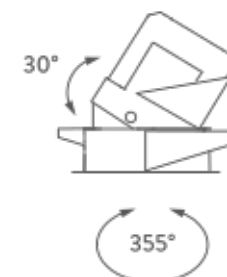

RECESSED TRIMLESS 35° | 2700K

LAMPING

Source	LED spot
Total power	10W
Emission	Direct adjustable 35°
Switching	according to driver
Tension	270mA
Color temperature	2700K
Luminous flux	670lm
Typ CRI	> 90
Energy class	F
IP class	20
Dimensions	ø7,1x9cm
Notes	driver and ring not included
Accessories	Drivers, Salina | Ring,
Net lamp weight	0,27 kg

Codes

SAL LW2 63

Structure

white

PACKAGE

Package 01

Dimension: 46x42x22 cm / Gross weight: 0,31 kg

Certificazioni

TRIMLESS

TRIM