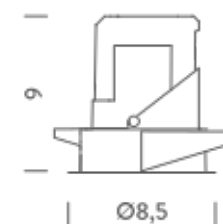

RECESSED TRIMLESS 15° | 3000K

LAMPING

Source	LED spot
Total power	10W
Emission	Direct adjustable 15°
Switching	according to driver
Tension	270mA
Color temperature	2700K
Luminous flux	740lm
Typ CRI	> 90
Energy class	F
IP class	20
Dimensions	ø7,1x9cm
Notes	driver and ring not included
Accessories	Drivers, Salina | Ring,
Net lamp weight	0,27 kg

Codes

SAL LW3 61

Structure

white

PACKAGE

Package 01

Dimension: 46x42x22 cm / Gross weight: 0,31 kg

Certificazioni

TRIMLESS

TRIM