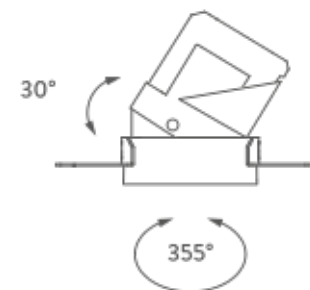

RECESSED TRIMLESS 15° | 2700K

LAMPING

Source	LED spot
Total power	10W
Emission	Direct adjustable 15°
Switching	according to driver
Tension	270mA
Color temperature	2700K
Luminous flux	640lm
Typ CRI	> 90
Energy class	F
IP class	20
Dimensions	ø7,1x9cm
Notes	driver and ring not included
Accessories	Drivers, Salina | Ring,
Net lamp weight	0,27 kg

Codes

SAL LW2 61

Structure

white

PACKAGE

Package 01

Dimension: 46x42x22 cm / Gross weight: 0,31 kg

Certificazioni

TRIMLESS