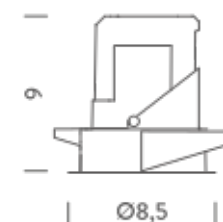

RECESSED TRIMLESS 35° | 2700K

LAMPING

Source	LED spot
Total power	10W
Emission	Direct adjustable 35°
Switching	according to driver
Tension	270mA
Color temperature	2700K
Luminous flux	670lm
Typ CRI	> 90
Energy class	F
IP class	20
Dimensions	ø7,1x9cm
Notes	driver and ring not included
Accessories	Drivers, Salina | Ring,
Net lamp weight	0,27 kg

Codes

SAL LW2 63

Structure

white

PACKAGE

Package 01

Dimension: 46x42x22 cm / Gross weight: 0,31 kg

Certificazioni

TRIMLESS

TRIM