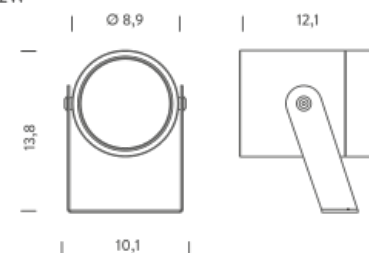

LUX SPOT 12W

4,2W | 4000K - 17°

LAMPING

Source	LED
Total power	4.2W
Emission	orientable
Switching	according to driver
Tension	350mA
Color temperature	4000K
Luminous flux	366lm
Initial luminaire efficacy	87lm/W
Initial chromaticity	SDCM<3
Typ CRI	90
IP class	67
Dimensions	Ø5x8.8x8.8
Materials	anodized aluminum
Ambient temperature range	-20°C/35°C
Performance ambient temperature	25°C
Notes	cable 2m, ped BLUXSPEG not included, driver not included. Compatible control 1-10V, DALI, DMX, Casambi
Customization options	2700K
Accessories	Drivers 350mA, Peg Lux S,
Net lamp weight	0.35 kg

Codes

BLUS1801N21NAA
BLUS1801N21NAN

Structure

grey
black

PACKAGE

Package 01 Dimension: 14,5x10x9,5 cm / Gross weight: 0,40 kg

Certificazioni

LUX SPOT 4,2W

LUX SPOT 12W

4,2W | 4000K - 46°

LAMPING

Source	LED
Total power	4.2W
Emission	orientable
Switching	according to driver
Tension	350mA
Color temperature	4000K
Luminous flux	372lm
Initial luminaire efficacy	89lm/W
Initial chromaticity	SDCM<3
Typ CRI	90
IP class	67
Dimensions	Ø5x8.8x8.8
Materials	anodized aluminum
Ambient temperature range	-20°C/35°C
Performance ambient temperature	25°C
Notes	cable 2m, ped BLUXSPEG not included, driver not included. Compatible control 1-10V, DALI, DMX, Casambi
Customization options	2700K
Accessories	Drivers 350mA, Peg Lux S,
Net lamp weight	0.35 kg