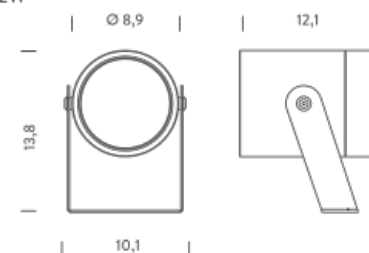

Net lamp weight 1,10 kg

Codes

BLUS1801H43DAA
BLUS1801H43DAN

Structure

grey
black

PACKAGE

Package 01 Dimension: 23,50x15x11 cm / Gross weight: 1,25 kg

Certificazioni

LUX SPOT 4,2W

LUX SPOT 12W

12W | 3000K - 14°

LAMPING

Source	LED spot
Total power	12W
Emission	orientable
Switching	according to bulb
Tension	350mA
Color temperature	3000K
Luminous flux	1100lm
Initial luminaire efficacy	92lm/W
Initial chromaticity	SDCM<3
Typ CRI	>90
IP class	67
Dimensions	ø8,9x13,8
Ambient temperature range	-20°C/35°C
Performance ambient temperature	25°C
Notes	

Net lamp weight 1,10 kg

Codes

BLUS1801N43WAA
BLUS1801N43WAN

Structure

grey
black

PACKAGE

Package 01 Dimension: 23,50x15x11 cm / Gross weight: 1,25 kg

Certificazioni

LUX SPOT 4,2W

LUX SPOT 12W

12W | 3000K - 53°

LAMPING

Source	LED spot
Total power	12W
Emission	orientable
Switching	according to bulb
Tension	350mA
Color temperature	3000K
Luminous flux	950lm
Initial luminaire efficacy	80lm/W
Initial chromaticity	SDCM<3
Typ CRI	>90
Dimensions	ø8,9x13,8
Ambient temperature range	-20°C/35°C
Performance ambient temperature	25°C
Notes	