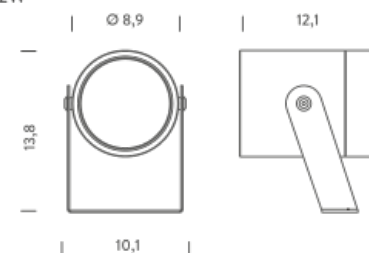

LUX SPOT 12W

4,2W | 3000K - 46°

LAMPING

Source	LED
Total power	4.2W
Emission	orientable
Switching	according to driver
Tension	350mA
Color temperature	3000K
Luminous flux	372lm
Initial luminaire efficacy	89lm/W
Initial chromaticity	SDCM<3
Typ CRI	90
IP class	67
Dimensions	Ø5x8.8x8.8
Materials	anodized aluminum
Ambient temperature range	-20°C/35°C
Performance ambient temperature	25°C
Notes	cable 2m, ped BLUXSPEG not included, driver not included. Compatible control 1-10V, DALI, DMX, Casambi
Customization options	2700K
Accessories	Drivers 350mA, Peg Lux S,
Net lamp weight	0.35 kg

Codes

BLUS1801F21WAA
BLUS1801F21WAN

Structure

grey
black

PACKAGE

Package 01 Dimension: 14,5x10x9,5 cm / Gross weight: 0,40 kg

Certificazioni

LUX SPOT 4,2W

LUX SPOT 12W

4,2W | 4000K - 17°

LAMPING

Source	LED
Total power	4.2W
Emission	orientable
Switching	according to driver
Tension	350mA
Color temperature	4000K
Luminous flux	366lm
Initial luminaire efficacy	87lm/W
Initial chromaticity	SDCM<3
Typ CRI	90
IP class	67
Dimensions	Ø5x8.8x8.8
Materials	anodized aluminum
Ambient temperature range	-20°C/35°C
Performance ambient temperature	25°C
Notes	cable 2m, ped BLUXSPEG not included, driver not included. Compatible control 1-10V, DALI, DMX, Casambi
Customization options	2700K
Accessories	Drivers 350mA, Peg Lux S,
Net lamp weight	0.35 kg