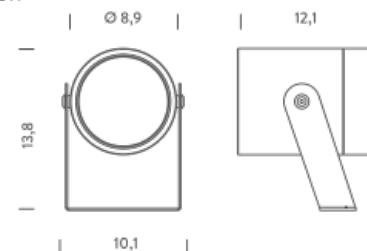

Bracket to install the spot and adjust the orientation. The spot can be installed also using a ground spike.

4,2W | 3000K - 17°

LAMPING

Source	LED
Total power	4.2W
Emission	orientable
Switching	according to driver
Tension	350mA
Color temperature	3000K
Luminous flux	366lm
Initial luminaire efficacy	87lm/W
Initial chromaticity	SDCM<3
Typ CRI	90
IP class	67
Dimensions	Ø5x8.8x8.8
Materials	anodized aluminum
Ambient temperature range	-20°C/35°C
Performance ambient temperature	25°C
Notes	cable 2m, ped BLUXSPEG not included, driver not included. Compatible control 1-10V, DALI, DMX, Casambi
Customization options	2700K
Accessories	Drivers 350mA, Peg Lux S,
Net lamp weight	0.35 kg

Codes

BLUS1801N21WAA
BLUS1801N21WAN

Structure

grey
black

PACKAGE

Package 01 Dimension: 14,5x10x9,5 cm / Gross weight: 0,40 kg

Certificazioni

LUX SPOT 4,2W

LUX SPOT 12W

4,2W | 3000K - 46°

LAMPING

Source	LED
Total power	4.2W
Emission	orientable
Switching	according to driver
Tension	350mA
Color temperature	3000K
Luminous flux	372lm
Initial luminaire efficacy	89lm/W
Initial chromaticity	SDCM<3
Typ CRI	90
IP class	67
Dimensions	Ø5x8.8x8.8
Materials	anodized aluminum
Ambient temperature range	-20°C/35°C
Performance ambient temperature	25°C
Notes	cable 2m, ped BLUXSPEG not included, driver not included. Compatible control 1-10V, DALI, DMX, Casambi
Customization options	2700K
Accessories	Drivers 350mA, Peg Lux S,
Net lamp weight	0.35 kg

Codes

BLUS1801F21WAA
BLUS1801F21WAN

Structure

grey
black

PACKAGE

Package 01 Dimension: 14,5x10x9,5 cm / Gross weight: 0,40 kg

Certificazioni

LUX SPOT 4,2W