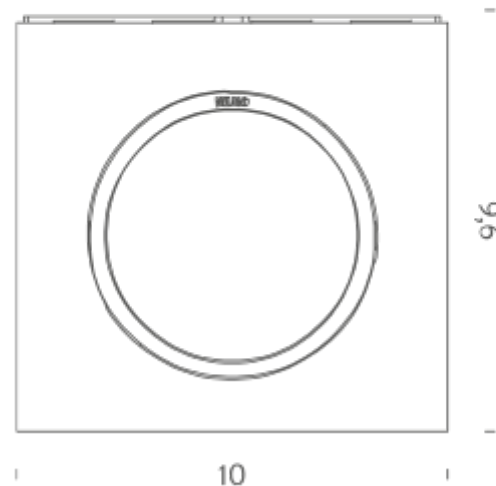

WALL

LAMPING

Source	LED board
Total power	2x6W
Emission	direct/indirect
Switching	dimnable TRIAC
Tension	230V
Color temperature	2700K
Luminous flux	2x380lm
Typ CRI	85
IP class	20
Dimensions	10x9,6x3
Materials	aluminium
Notes	available also in 120V. Suggested dimmer: TECNEL TE7636 (dimming range: from ~45% to 100%)
Net lamp weight	0,6 kg

Codes

FIM LWW 3D
FIM LNW 3D
FIM LGT 3D
FIM LGW 3D

Structure

white
black
gold painted
gold burnished

PACKAGE

Package 01 Dimension: 18x15x14 cm / Gross weight: 1 kg

Certificazioni

100° WALL

LAMPING

Source	LED Board
Total power	2x6W
Emission	direct/indirect, 100° optic
Switching	Dimmable TRIAC
Tension	230V
Color temperature	2700K
Luminous flux	2x524lm
Typ CRI	85
IP class	20
Dimensions	10x9,65x5,4
Materials	aluminium
Notes	available also in 120V. Suggested dimmer: TECNEL TE7636 (dimming range: from ~45% to 100%)