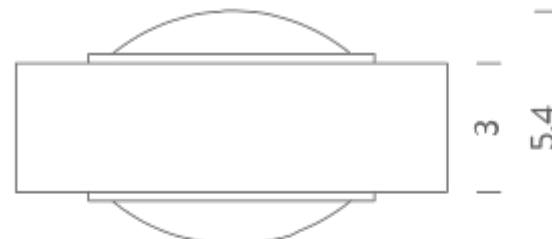

FIX

Resulting from a constant research on essential shapes and a project to miniaturise the components, Fix represents the harmonious link between space and light: clean lines, compact dimensions and a new optical system housed in a square die-cast aluminium silhouette. A double light beam of 100° emphasises light control through a very delicate and natural approach.

WALL

LAMPING

Source	LED board
Total power	2x6W
Emission	direct/indirect
Switching	dimnable TRIAC
Tension	230V
Color temperature	2700K
Luminous flux	2x380lm
Typ CRI	85
IP class	20
Dimensions	10x9,6x3
Materials	aluminium
Notes	available also in 120V. Suggested dimmer: TECNEL TE7636 (dimming range: from ~45% to 100%)
Net lamp weight	0,6 kg

Codes

FIM LWW 3D
FIM LNW 3D
FIM LGT 3D
FIM LGW 3D

Structure

white
black
gold painted
gold burnished

PACKAGE

Package 01 Dimension: 18x15x14 cm / Gross weight: 1 kg

Certificazioni

100° WALL

LAMPING

Source	LED Board
Total power	2x6W
Emission	direct/indirect, 100° optic
Switching	Dimmable TRIAC
Tension	230V
Color temperature	2700K
Luminous flux	2x524lm
Typ CRI	85
IP class	20
Dimensions	10x9,65x5,4
Materials	aluminium
Notes	available also in 120V. Suggested dimmer: TECNEL TE7636 (dimming range: from ~45% to 100%)