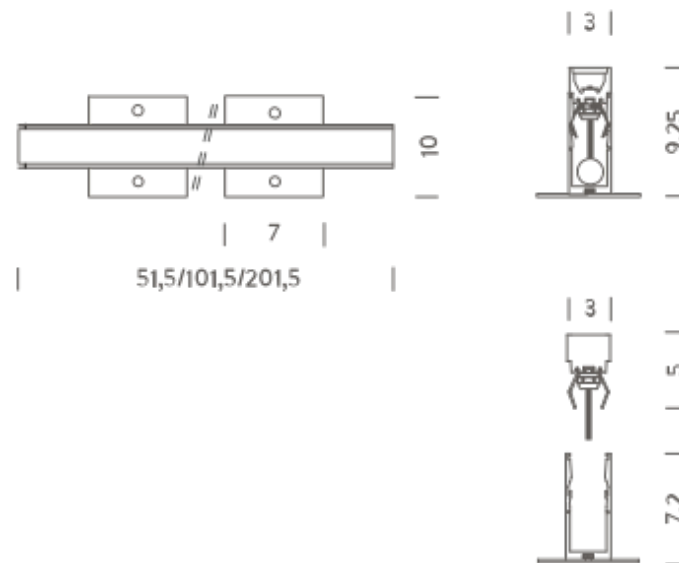

0,50M | 3000K

LAMPING

Source	Linear LED
Total power	8W
Emission	wall washer
Switching	according to driver
Tension	24VDC
Color temperature	3000K
Luminous flux	625lm
Typ CRI	90
IP class	67
Materials	aluminum
Mechanical impact protection code	IK10
Notes	driver not included, cable length 0,5m, certified 500kg static load, 3500kg dynamic load
Customization options	1-10V, DALI, DMX, Casambi, body length
Accessories	Drivers 24VDC + DALI interface,

Codes

BWLK0205226WAA

Structure

grey

Certificazioni

UK
CA