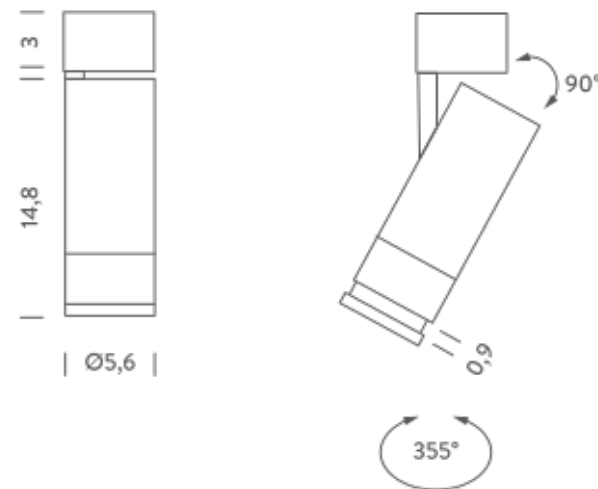

DIMMABLE TRIAC | 3000K

LAMPING

Source	LED spot
Total power	13W
Emission	Direct adjustable 15°-55°
Switching	Dimmable triac
Tension	220/240V
Color temperature	3000K
Luminous flux	900lm
Typ CRI	> 90
IP class	20
Dimensions	ø5,6x18cm
Materials	Aluminum

Codes

ELB LW3 41
ELB LN3 41

Structure

white
black

Certificazioni