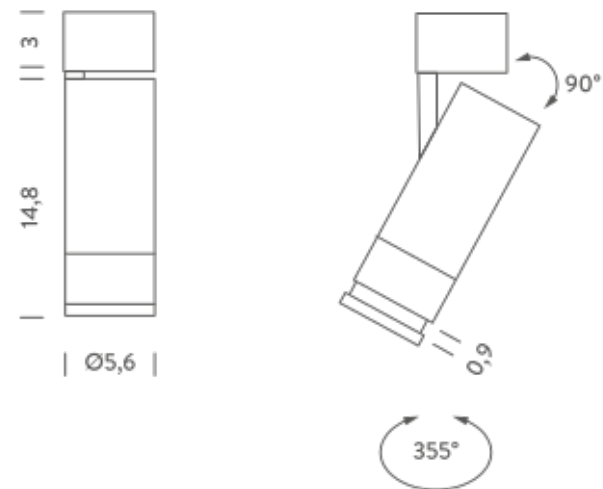

DIMMABLE TRIAC | 2700K

LAMPING

Source	LED spot
Total power	13W
Emission	Direct adjustable 15°-55°
Switching	Dimmable triac
Tension	220/240V
Color temperature	2700K
Luminous flux	900lm
Typ CRI	> 90
Energy class	A+
IP class	20
Dimensions	ø5,6x18cm
Materials	Aluminum

Codes

ELB LW2 41
ELB LN2 41

Structure

white
black

Certificazioni