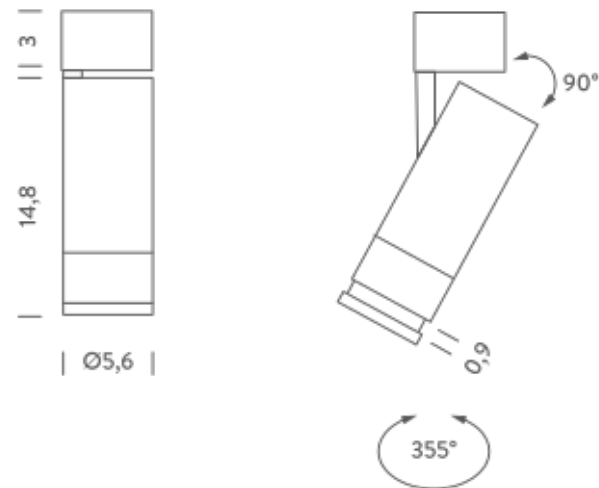

DIMMABLE 0-10V | 2700K

LAMPING

Source	LED spot
Total power	13W
Emission	Direct adjustable 15°-55°
Switching	Dimmable 0-10V
Tension	220/240V
Color temperature	2700K
Luminous flux	900lm
Typ CRI	> 90
Energy class	A+
IP class	20
Dimensions	ø5,6x18cm
Materials	Aluminum

Codes

ELB LW2 42
ELB LN2 42

Structure

white
black

Certificazioni