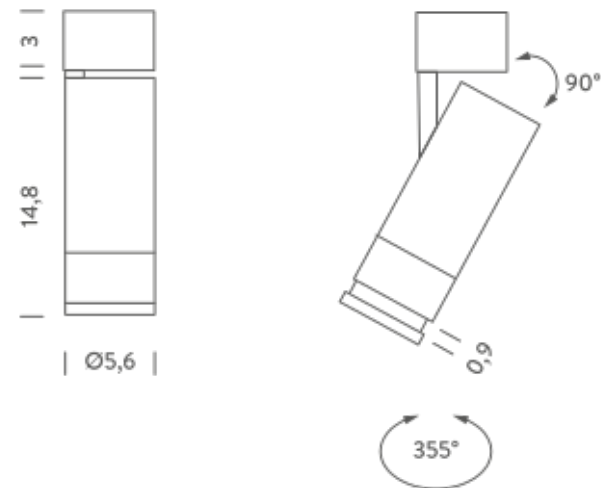

DIMMABLE 0-10V | 2700K

LAMPING

Source	LED spot
Total power	13W
Emission	Direct adjustable 15°-55°
Switching	Dimmable 0-10V
Tension	220/240V
Color temperature	2700K
Luminous flux	900lm
Typ CRI	> 90
IP class	20
Dimensions	ø5,6x18cm
Materials	Aluminum

Codes

ELB LW2 42
ELB LN2 42

Structure

white
black

Certificazioni