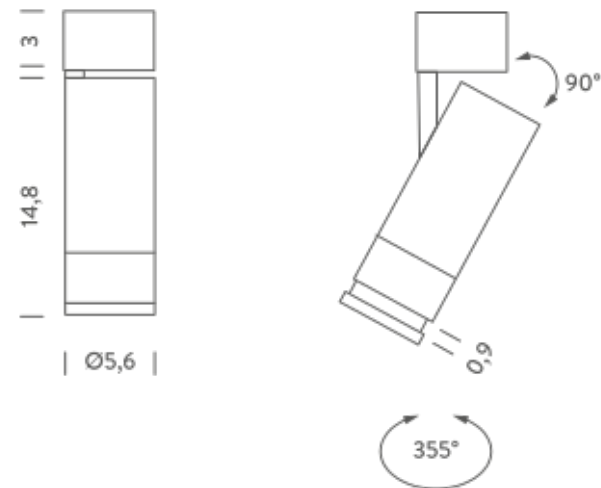

DIMMABLE TRIAC | 3000K

LAMPING

Source	LED spot
Total power	13W
Emission	Direct adjustable 15°-55°
Switching	Dimmable triac
Tension	220/240V
Color temperature	3000K
Luminous flux	900lm
Typ CRI	> 90
Energy class	A+
IP class	20
Dimensions	ø5,6x18cm
Materials	Aluminum

Codes

ELB LW3 41
ELB LN3 41

Structure

white
black

Certificazioni