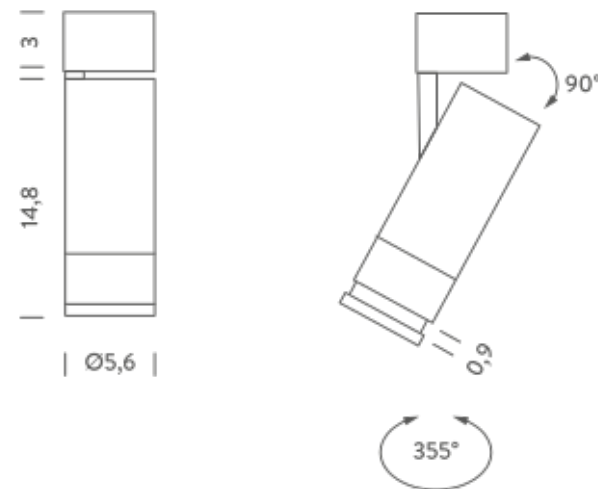

DIMMABLE TRIAC | 2700K

LAMPING

Source	LED spot
Total power	13W
Emission	Direct adjustable 15°-55°
Switching	Dimmable triac
Tension	220/240V
Color temperature	2700K
Luminous flux	900lm
Typ CRI	> 90
IP class	20
Dimensions	ø5,6x18cm
Materials	Aluminum

Codes

ELB LW2 41
ELB LN2 41

Structure

white
black

Certificazioni