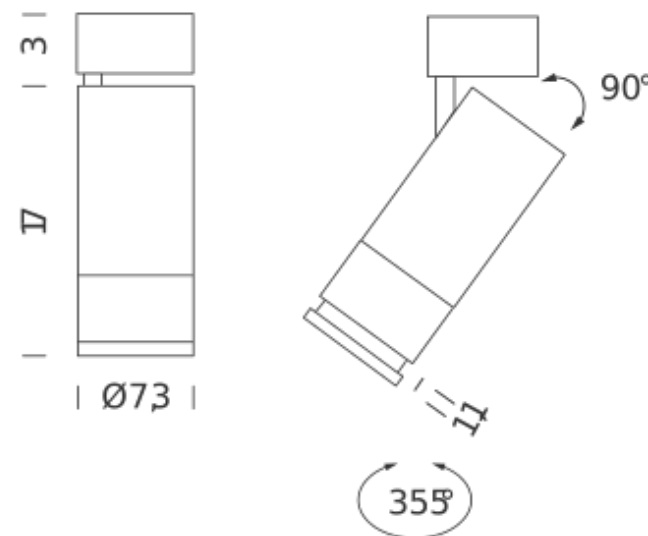

Codes

CAP LW3 41
CAP LN3 41

Structure

white
black

Certificazioni

DIMMABLE 0-10V | 2700K

LAMPING

Source	LED spot
Total power	23W
Emission	Direct adjustable 15°-55°
Switching	Dimmable 0-10V
Tension	220/240V
Color temperature	2700K
Luminous flux	1700lm
Typ CRI	> 90
IP class	20
Dimensions	20xø7,3

Codes

CAP LW2 42
CAP LN2 42

Structure

white
black

Certificazioni

DIMMABLE 0-10V | 3000K

LAMPING

Source	LED spot
Total power	23W
Emission	Direct adjustable 15°-55°
Switching	Dimmable 0-10V
Tension	220/240V
Color temperature	3000K
Luminous flux	1700lm
Typ CRI	> 90
IP class	20
Dimensions	20xø7,3

Codes

CAP LW3 42
CAP LN3 42

Structure

white
black

Certificazioni

DIMMABLE DALI | 2700K

LAMPING

Source	LED spot
Total power	23W
Emission	Direct adjustable 15°-55°
Switching	Dimmable DALI
Tension	220/240V
Color temperature	2700K
Luminous flux	1700lm
Typ CRI	> 90
IP class	20
Dimensions	20xø7,3