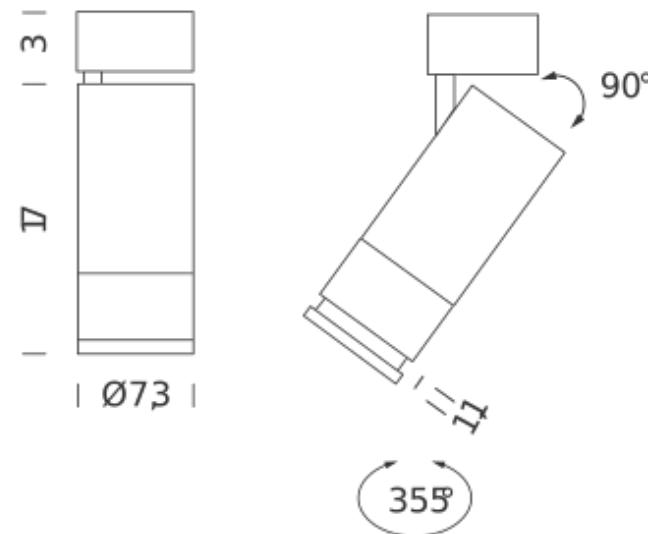

The light beam angle is adjustable to meet any lighting requirement.

DIMMABLE TRIAC | 2700K

LAMPING

Source	LED spot
Total power	23W
Emission	Direct adjustable 15°-55°
Switching	Dimmable triac
Tension	220/240V
Color temperature	2700K
Luminous flux	1700lm
Typ CRI	> 90
IP class	20
Dimensions	20xø7,3

Codes

CAP LW2 41
CAP LN2 41

Structure

white
black

Certificazioni

DIMMABLE TRIAC | 3000K

LAMPING

Source	LED spot
Total power	23W
Emission	Direct adjustable 15°-55°
Switching	Dimmable triac
Tension	220/240V
Color temperature	3000K
Luminous flux	1700lm
Typ CRI	> 90
IP class	20
Dimensions	20xø7,3

Codes

CAP LW3 41
CAP LN3 41

Structure

white
black

Certificazioni

DIMMABLE 0-10V | 2700K

LAMPING

Source	LED spot
Total power	23W
Emission	Direct adjustable 15°-55°
Switching	Dimmable 0-10V
Tension	220/240V
Color temperature	2700K
Luminous flux	1700lm
Typ CRI	> 90
IP class	20
Dimensions	20xø7,3

Codes

CAP LW2 42
CAP LN2 42

Structure

white
black

Certificazioni

DIMMABLE 0-10V | 3000K

LAMPING

Source	LED spot
Total power	23W
Emission	Direct adjustable 15°-55°
Switching	Dimmable 0-10V
Tension	220/240V
Color temperature	3000K
Luminous flux	1700lm
Typ CRI	> 90
IP class	20
Dimensions	20xø7,3