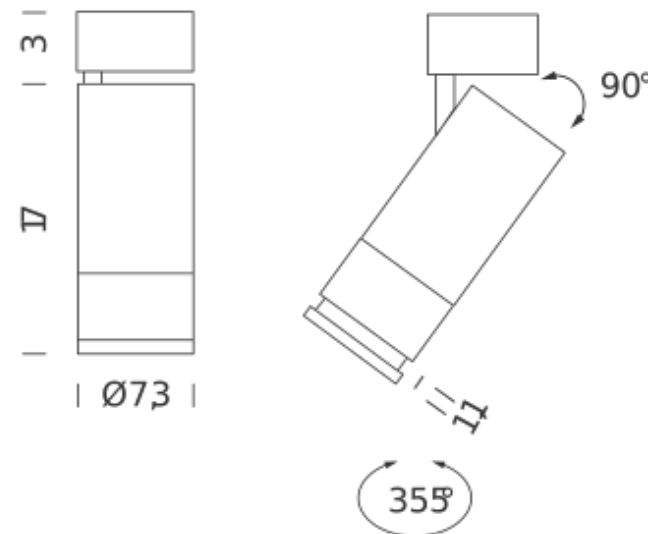

The light beam angle is adjustable to meet any lighting requirement.

DIMMABLE TRIAC | 2700K

LAMPING

Source	LED spot
Total power	23W
Emission	Direct adjustable 15°-55°
Switching	Dimmable triac
Tension	220/240V
Color temperature	2700K
Luminous flux	1700lm
Typ CRI	> 90
IP class	20
Dimensions	20xø7,3

Codes

CAP LW2 41
CAP LN2 41

Structure

white
black

Certificazioni

DIMMABLE TRIAC | 3000K

LAMPING

Source	LED spot
Total power	23W
Emission	Direct adjustable 15°-55°
Switching	Dimmable triac
Tension	220/240V
Color temperature	3000K
Luminous flux	1700lm
Typ CRI	> 90
IP class	20
Dimensions	20xø7,3

Codes

CAP LW3 41
CAP LN3 41

Structure

white
black

Certificazioni

DIMMABLE 0-10V | 2700K

LAMPING

Source	LED spot
Total power	23W
Emission	Direct adjustable 15°-55°
Switching	Dimmable 0-10V
Tension	220/240V
Color temperature	2700K
Luminous flux	1700lm
Typ CRI	> 90
IP class	20
Dimensions	20xø7,3