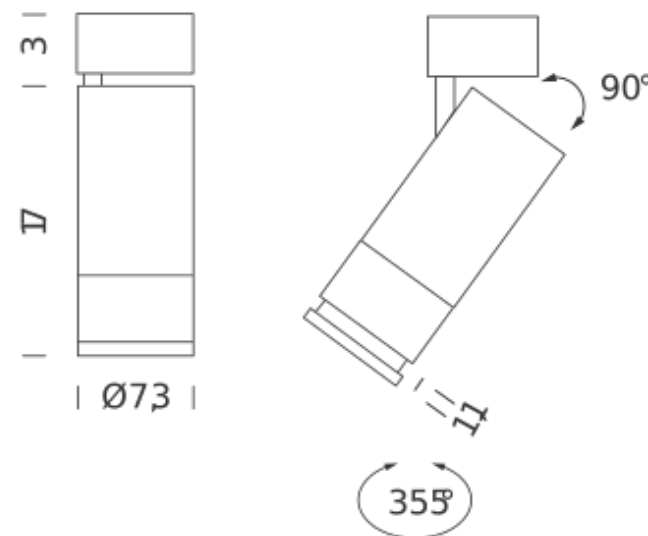

The light beam angle is adjustable to meet any lighting requirement.

DIMMABLE TRIAC | 2700K

LAMPING

Source	LED spot
Total power	23W
Emission	Direct adjustable 15°-55°
Switching	Dimmable triac
Tension	220/240V
Color temperature	2700K
Luminous flux	1700lm
Typ CRI	> 90
IP class	20
Dimensions	20xø7,3

Codes

CAP LW2 41
CAP LN2 41

Structure

white
black

Certificazioni

DIMMABLE TRIAC | 3000K

LAMPING

Source	LED spot
Total power	23W
Emission	Direct adjustable 15°-55°
Switching	Dimmable triac
Tension	220/240V
Color temperature	3000K
Luminous flux	1700lm
Typ CRI	> 90
IP class	20
Dimensions	20xø7,3

Codes

CAP LW3 41
CAP LN3 41

Structure

white
black

Certificazioni

DIMMABLE 0-10V | 2700K

LAMPING

Source	LED spot
Total power	23W
Emission	Direct adjustable 15°-55°
Switching	Dimmable 0-10V
Tension	220/240V
Color temperature	2700K
Luminous flux	1700lm
Typ CRI	> 90
IP class	20
Dimensions	20xø7,3