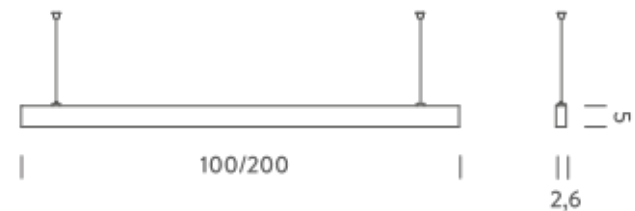

1M | UP - DOWNLIGHT -2700K

LAMPING

Source	Linear LED
Total power	29W
Emission	Diffused orientable
Switching	DALI 1-100%
Tension	220/240V
Color temperature	2700K
Luminous flux	1666lm
Typ CRI	90
Energy class	E
IP class	40
Dimensions	100x2,6x5cm
Materials	Aluminum
Notes	included: 1 driver WALIM60W24VIN, 1 dimmer interface WDIMDALIHP, 1 electrical cable length 5m, 2x adjustable metal cables length 3m (including ceiling attachment). Shipped assembled
Customization options	Shapes, sizes
Accessories	Canopy box, 1 driver, 1 electrical cable Ceiling plate, for false ceiling
Net lamp weight	1.2 kg

1M | DOWNLIGHT - 3000K

LAMPING

Source	Linear LED
Total power	14,5W
Emission	Diffused orientable
Switching	DALI 1-100%
Tension	220/240V
Color temperature	3000K
Luminous flux	882lm
Typ CRI	90
Energy class	E
IP class	40
Dimensions	100x2,6x5cm
Materials	Aluminium
Notes	included: 1 driver WALIMLEDO20/24, 1 dimmer interface WDIMDALIHP, 1 electrical cable length 5m, 2x adjustable metal cables length 3m (including ceiling attachment). Shipped assembled
Customization options	Shapes, sizes
Accessories	Canopy box, 1 driver, 1 electrical cable Ceiling plate, for false ceiling
Net lamp weight	1,2 kg

Codes

BZRL1610G15WOB
BZRL1610G15WNE
BZRL1610G15WOR

Structure

white
black
matt gold

PACKAGE

Package 01 Dimension: 100x2,6x5 cm / Gross weight: 1,25 kg

Certificazioni

NEMO^{3,000}

1M | UP - DOWNLIGHT -3000K

LAMPING

Source	Linear LED
Total power	29W
Emission	Diffused orientable
Switching	DALI 1-100%
Tension	220/240V
Color temperature	3000K
Luminous flux	1764lm
Typ CRI	90
Energy class	E
IP class	40
Dimensions	100x2,6x5cm
Materials	Aluminium
Notes	included: 1 driver WALIM60W24VIN, 1 dimmer interface WDIMDALIHP, 1 electrical cable length 5m, 2x adjustable metal cables length 3m (including ceiling attachment). Shipped assembled
Customization options	Shapes, sizes
Accessories	Canopy box, 1 driver, 1 electrical cable Ceiling plate, for false ceiling
Net lamp weight	1,2 kg