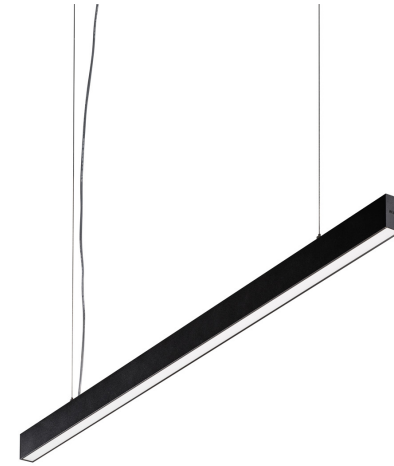

ZIRKOL LINEAR

ZIRKOL – L is a family of linear suspension lamps suitable for general and decorative lighting.

Anodized aluminium body and opal screen to a homogeneous lighting. CRI > 90

Light emission can be direct light and double light emission with high flux and different colour temperatures. Remote driver and dimmer interface included.

1M | DOWNLIGHT - 2700K

LAMPING

Source	Linear LED
Total power	14,5W
Emission	Diffused orientable
Switching	DALI 1-100%
Tension	220/240V
Color temperature	2700K
Luminous flux	833lm
Typ CRI	90
Energy class	E
IP class	40
Dimensions	100x2,6x5cm
Materials	Aluminium
Notes	included: 1 driver WALIMLEDO20/24, 1 dimmer interface WDIMDALIHP, 1 electrical cable length 5m, 2x adjustable metal cables length 3m (including ceiling attachment). Shipped assembled
Customization options	Shapes, sizes
Accessories	Canopy box, 1 driver, 1 electrical cable Ceiling plate, for false ceiling
Net lamp weight	1.2 kg

1M | UP - DOWNLIGHT -2700K

LAMPING

Source	Linear LED
Total power	29W
Emission	Diffused orientable
Switching	DALI 1-100%
Tension	220/240V
Color temperature	2700K
Luminous flux	1666lm
Typ CRI	90
Energy class	E
IP class	40
Dimensions	100x2,6x5cm
Materials	Aluminum
Notes	included: 1 driver WALIM60W24VIN, 1 dimmer interface WDIMDALIHP, 1 electrical cable length 5m, 2x adjustable metal cables length 3m (including ceiling attachment). Shipped assembled
Customization options	Shapes, sizes
Accessories	Canopy box, 1 driver, 1 electrical cable Ceiling plate, for false ceiling
Net lamp weight	1.2 kg