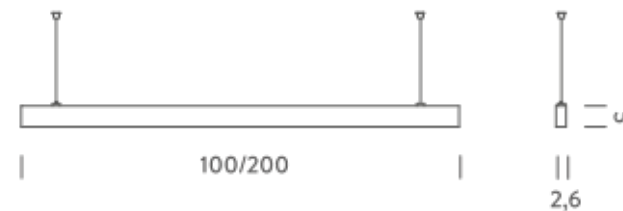

2M | DOWNLIGHT - 4000K

LAMPING

Source	Linear LED
Total power	29W
Emission	Diffused orientable
Switching	DALI 1-100%
Tension	220/240V
Color temperature	4000K
Luminous flux	1960lm
Typ CRI	90
Energy class	D
IP class	40
Dimensions	200x2,6x5cm
Materials	Aluminium
Notes	included: 1 driver WALIM60W24VIN, 1 dimmer interface WDIMDALIHP, 1 electrical cable length 5m, 2x adjustable metal cables length 3m (including ceiling attachment). Shipped assembled
Customization options	Shapes, sizes
Accessories	Canopy box, 1 driver, 1 electrical cable Ceiling plate, for false ceiling
Net lamp weight	2,4 kg

2M | UP - DOWNLIGHT - 4000K

LAMPING

Source	Linear LED
Total power	58W
Emission	Diffused orientable
Switching	DALI 1-100V
Tension	220/240V
Color temperature	4000K
Luminous flux	3920lm
Typ CRI	90
Energy class	D
IP class	40
Dimensions	200x2,6x5cm
Materials	Aluminium
Notes	included: 1 driver WALIM60W24VIN, 1 dimmer interface WDIMDALIHP, 1 electrical cable length 5m, 2x adjustable metal cables length 3m (including ceiling attachment). Shipped assembled
Accessories	Canopy box, 1 driver, 1 electrical cable Ceiling plate, for false ceiling
Net lamp weight	2,4 kg