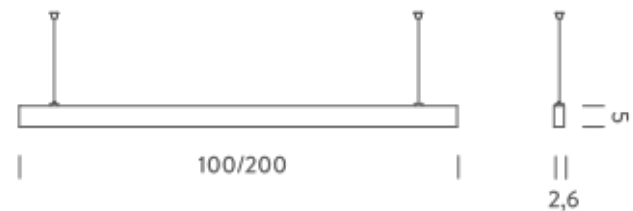

2M | UP - DOWNLIGHT - 3000K

LAMPING

Source	Linear LED
Total power	58W
Emission	Diffused orientable
Switching	DALI 1-100%
Tension	220/240V
Color temperature	3000K
Luminous flux	3528lm
Typ CRI	90
Energy class	E
IP class	40
Dimensions	200x2,6x5cm
Materials	Aluminium
Notes	included: 1 driver WALIM60W24VIN, 1 dimmer interface WDIMDALIHP, 1 electrical cable length 5m, 2x adjustable metal cables length 3m (including ceiling attachment). Shipped assembled
Customization options	Shapes, sizes
Accessories	Canopy box, 1 driver, 1 electrical cable Ceiling plate, for false ceiling
Net lamp weight	2,4 kg

2M | DOWNLIGHT - 4000K

LAMPING

Source	Linear LED
Total power	29W
Emission	Diffused orientable
Switching	DALI 1-100%
Tension	220/240V
Color temperature	4000K
Luminous flux	1960lm
Typ CRI	90
Energy class	D
IP class	40
Dimensions	200x2,6x5cm
Materials	Aluminium
Notes	included: 1 driver WALIM60W24VIN, 1 dimmer interface WDIMDALIHP, 1 electrical cable length 5m, 2x adjustable metal cables length 3m (including ceiling attachment). Shipped assembled
Customization options	Shapes, sizes
Accessories	Canopy box, 1 driver, 1 electrical cable Ceiling plate, for false ceiling
Net lamp weight	2,4 kg