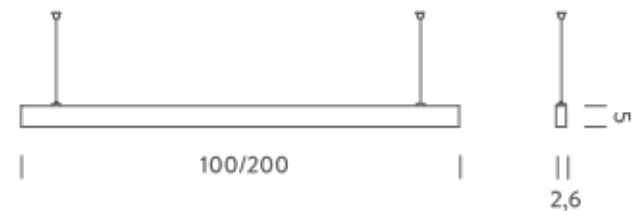

1M | DOWNLIGHT - 2700K

LAMPING

Source	Linear LED
Total power	14,5W
Emission	Diffused orientable
Switching	DALI 1-100%
Tension	220/240V
Color temperature	2700K
Luminous flux	833lm
Typ CRI	90
Energy class	E
IP class	40
Dimensions	100x2,6x5cm
Materials	Aluminium
Notes	included: 1 driver WALIMLEDO20/24, 1 dimmer interface WDIMDALIHP, 1 electrical cable length 5m, 2x adjustable metal cables length 3m (including ceiling attachment). Shipped assembled
Customization options	Shapes, sizes
Accessories	Canopy box, 1 driver, 1 electrical cable Ceiling plate, for false ceiling
Net lamp weight	1.2 kg

1M | UP - DOWNLIGHT -2700K

LAMPING

Source	Linear LED
Total power	29W
Emission	Diffused orientable
Switching	DALI 1-100%
Tension	220/240V
Color temperature	2700K
Luminous flux	1666lm
Typ CRI	90
Energy class	E
IP class	40
Dimensions	100x2,6x5cm
Materials	Aluminum
Notes	included: 1 driver WALIM60W24VIN, 1 dimmer interface WDIMDALIHP, 1 electrical cable length 5m, 2x adjustable metal cables length 3m (including ceiling attachment). Shipped assembled
Customization options	Shapes, sizes
Accessories	Canopy box, 1 driver, 1 electrical cable Ceiling plate, for false ceiling
Net lamp weight	1.2 kg

Codes

BZRL1710G15DBO
BZRL1710G15DNE
BZRL1710G15DOR

Structure

white
black
matt gold

PACKAGE

Package 01 Dimension: 100x2,6x5 cm / Gross weight: 1.25 kg

Certificazioni

NEMO^{3,000}

1M | DOWNLIGHT - 3000K

LAMPING

Source	Linear LED
Total power	14,5W
Emission	Diffused orientable
Switching	DALI 1-100%
Tension	220/240V
Color temperature	3000K
Luminous flux	882lm
Typ CRI	90
Energy class	E
IP class	40
Dimensions	100x2,6x5cm
Materials	Aluminium
Notes	included: 1 driver WALIMLEDO20/24, 1 dimmer interface WDIMDALIHP, 1 electrical cable length 5m, 2x adjustable metal cables length 3m (including ceiling attachment). Shipped assembled
Customization options	Shapes, sizes
Accessories	Canopy box, 1 driver, 1 electrical cable Ceiling plate, for false ceiling
Net lamp weight	1,2 kg