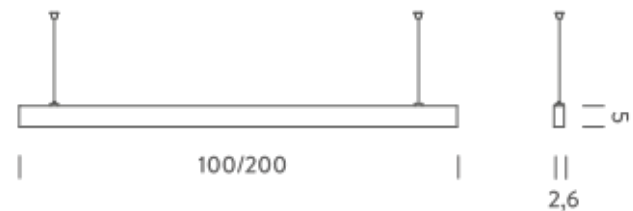

1M | UP - DOWNLIGHT -2700K

LAMPING

Source	Linear LED
Total power	29W
Emission	Diffused orientable
Switching	DALI 1-100%
Tension	220/240V
Color temperature	2700K
Luminous flux	1666lm
Typ CRI	90
Energy class	E
IP class	40
Dimensions	100x2,6x5cm
Materials	Aluminum
Notes	included: 1 driver WALIM60W24VIN, 1 dimmer interface WDIMDALIHP, 1 electrical cable length 5m, 2x adjustable metal cables length 3m (including ceiling attachment). Shipped assembled
Customization options	Shapes, sizes
Accessories	Canopy box, 1 driver, 1 electrical cable Ceiling plate, for false ceiling
Net lamp weight	1.2 kg

1M | UP - DOWNLIGHT -3000K

LAMPING

Source	Linear LED
Total power	29W
Emission	Diffused orientable
Switching	DALI 1-100%
Tension	220/240V
Color temperature	3000K
Luminous flux	1764lm
Typ CRI	90
Energy class	E
IP class	40
Dimensions	100x2,6x5cm
Materials	Aluminium
Notes	included: 1 driver WALIM60W24VIN, 1 dimmer interface WDIMDALIHP, 1 electrical cable length 5m, 2x adjustable metal cables length 3m (including ceiling attachment). Shipped assembled
Customization options	Shapes, sizes
Accessories	Canopy box, 1 driver, 1 electrical cable Ceiling plate, for false ceiling
Net lamp weight	1,2 kg

Codes

BZRL1710G15WBO
BZRL1710G15WNE
BZRL1710G15WOR

Structure

white
black
matt gold

PACKAGE

Package 01 Dimension: 100x2,6x5 cm / Gross weight: 1,25 kg

Certificazioni

NEMO^{3,000}

1M | DOWNLIGHT - 4000K

LAMPING

Source	Linear LED
Total power	14,5W
Emission	Diffused orientable
Switching	DALI 1-100%
Tension	220/240V
Color temperature	4000K
Luminous flux	980lm
Typ CRI	90
Energy class	D
IP class	40
Dimensions	100x2,6x5cm
Materials	Aluminium
Notes	included: 1 driver WALIMLEDO20/24, 1 dimmer interface WDIMDALIHP, 1 electrical cable length 5m, 2x adjustable metal cables length 3m (including ceiling attachment). Shipped assembled
Customization options	Shapes, sizes
Accessories	Canopy box, 1 driver, 1 electrical cable Ceiling plate, for false ceiling
Net lamp weight	1,2 kg