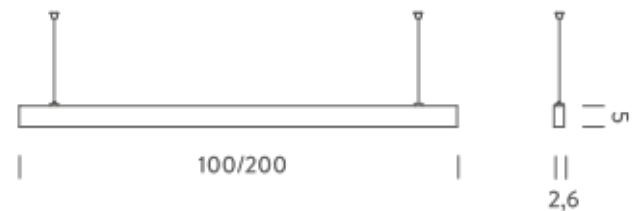

2M | UP - DOWNLIGHT - 2700K

LAMPING

Source	Linear LED
Total power	58W
Emission	Diffused orientable
Switching	DALI 1-100%
Tension	220/240V
Color temperature	2700K
Luminous flux	3332lm
Typ CRI	90
Energy class	E
IP class	40
Dimensions	200x2,6x5cm
Materials	Aluminum
Notes	included: 1 driver WALIM60W24VIN, 1 dimmer interface WDIMDALIHP, 1 electrical cable length 5m, 2x adjustable metal cables length 3m (including ceiling attachment). Shipped assembled
Customization options	Shapes, sizes
Accessories	Canopy box, 1 driver, 1 electrical cable Ceiling plate, for false ceiling
Net lamp weight	2,4 kg

2M | DOWNLIGHT - 3000K

LAMPING

Source	Linear LED
Total power	29W
Emission	Diffused orientable
Switching	DALI 1-100%
Tension	220/240V
Color temperature	3000K
Luminous flux	1764lm
Typ CRI	90
Energy class	E
IP class	40
Dimensions	200x2,6x5cm
Materials	Aluminium
Notes	included: 1 driver WALIM60W24VIN, 1 dimmer interface WDIMDALIHP, 1 electrical cable length 5m, 2x adjustable metal cables length 3m (including ceiling attachment). Shipped assembled
Customization options	Shapes, sizes
Accessories	Canopy box, 1 driver, 1 electrical cable Ceiling plate, for false ceiling
Net lamp weight	2,4 kg