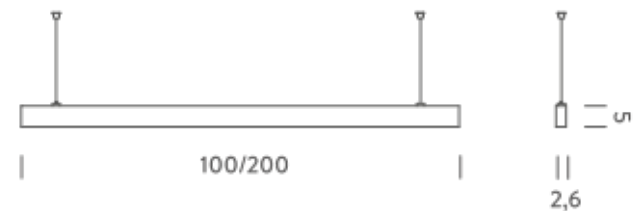

1M | UP - DOWNLIGHT - 4000K

LAMPING

Source	Linear LED
Total power	29W
Emission	Diffused orientable
Switching	DALI 1-100%
Tension	220/240V
Color temperature	4000K
Luminous flux	1960lm
Typ CRI	90
Energy class	D
IP class	40
Dimensions	100x2,6x5cm
Materials	Aluminium
Notes	included: 1 driver WALIM60W24VIN, 1 dimmer interface WDIMDALIHP, 1 electrical cable length 5m, 2x adjustable metal cables length 3m (including ceiling attachment). Shipped assembled
Customization options	Shapes, sizes
Accessories	Canopy box, 1 driver, 1 electrical cable Ceiling plate, for false ceiling
Net lamp weight	1,2 kg

2M | DOWNLIGHT - 2700K

LAMPING

Source	Linear LED
Total power	29W
Emission	Diffused orientable
Switching	DALI 1-100%
Tension	220/240V
Color temperature	2700K
Luminous flux	1666lm
Typ CRI	90
Energy class	E
IP class	40
Dimensions	200x2,6x5cm
Materials	Aluminium
Notes	included: 1 driver WALIM60W24VIN, 1 dimmer interface WDIMDALIHP, 1 electrical cable length 5m, 2x adjustable metal cables length 3m (including ceiling attachment). Shipped assembled
Customization options	Shapes, sizes
Accessories	Canopy box, 1 driver, 1 electrical cable Ceiling plate, for false ceiling
Net lamp weight	2,4 kg