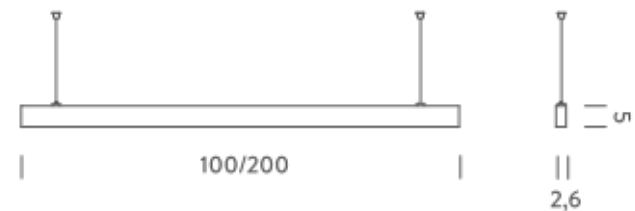

1M | UP - DOWNLIGHT -3000K

LAMPING

Source	Linear LED
Total power	29W
Emission	Diffused orientable
Switching	DALI 1-100%
Tension	220/240V
Color temperature	3000K
Luminous flux	1764lm
Typ CRI	90
Energy class	E
IP class	40
Dimensions	100x2,6x5cm
Materials	Aluminium
Notes	included: 1 driver WALIM60W24VIN, 1 dimmer interface WDIMDALIHP, 1 electrical cable length 5m, 2x adjustable metal cables length 3m (including ceiling attachment). Shipped assembled
Customization options	Shapes, sizes
Accessories	Canopy box, 1 driver, 1 electrical cable Ceiling plate, for false ceiling
Net lamp weight	1,2 kg

1M | DOWNLIGHT - 4000K

LAMPING

Source	Linear LED
Total power	14,5W
Emission	Diffused orientable
Switching	DALI 1-100%
Tension	220/240V
Color temperature	4000K
Luminous flux	980lm
Typ CRI	90
Energy class	D
IP class	40
Dimensions	100x2,6x5cm
Materials	Aluminium
Notes	included: 1 driver WALIMLEDO20/24, 1 dimmer interface WDIMDALIHP, 1 electrical cable length 5m, 2x adjustable metal cables length 3m (including ceiling attachment). Shipped assembled
Customization options	Shapes, sizes
Accessories	Canopy box, 1 driver, 1 electrical cable Ceiling plate, for false ceiling
Net lamp weight	1,2 kg

1M | UP - DOWNLIGHT - 4000K

LAMPING

Source	Linear LED
Total power	29W
Emission	Diffused orientable
Switching	DALI 1-100%
Tension	220/240V
Color temperature	4000K
Luminous flux	1960lm
Typ CRI	90
Energy class	D
IP class	40
Dimensions	100x2,6x5cm
Materials	Aluminium
Notes	included: 1 driver WALIM60W24VIN, 1 dimmer interface WDIMDALIHP, 1 electrical cable length 5m, 2x adjustable metal cables length 3m (including ceiling attachment). Shipped assembled
Customization options	Shapes, sizes
Accessories	Canopy box, 1 driver, 1 electrical cable Ceiling plate, for false ceiling
Net lamp weight	1,2 kg