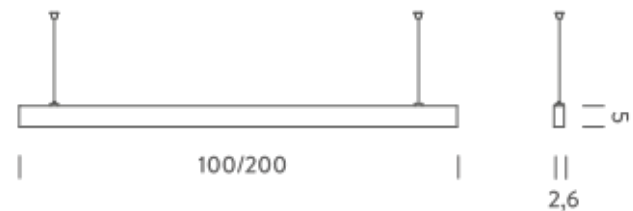

2M | DOWNLIGHT - 3000K

LAMPING

Source	Linear LED
Total power	29W
Emission	Diffused orientable
Switching	DALI 1-100%
Tension	220/240V
Color temperature	3000K
Luminous flux	1764lm
Typ CRI	90
Energy class	E
IP class	40
Dimensions	200x2,6x5cm
Materials	Aluminium
Notes	included: 1 driver WALIM60W24VIN, 1 dimmer interface WDIMDALIHP, 1 electrical cable length 5m, 2x adjustable metal cables length 3m (including ceiling attachment). Shipped assembled
Customization options	Shapes, sizes
Accessories	Canopy box, 1 driver, 1 electrical cable | Ceiling plate, for false ceiling
Net lamp weight	2,4 kg

Codes

BZRL1620G15WBO
BZRL1620G15WNE
BZRL1620G15WOR

Structure

white
black
matt gold

PACKAGE

Package 01 Dimension: 200x2,6x5 cm / Gross weight: 2,55 kg

Certificazioni

NEMO^{3,000}