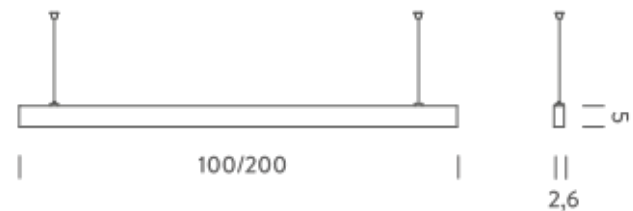

1M | DOWNLIGHT - 2700K

LAMPING

Source	Linear LED
Total power	14,5W
Emission	Diffused orientable
Switching	DALI 1-100%
Tension	220/240V
Color temperature	2700K
Luminous flux	833lm
Typ CRI	90
Energy class	E
IP class	40
Dimensions	100x2,6x5cm
Materials	Aluminium
Notes	included: 1 driver WALIMLEDO20/24, 1 dimmer interface WDIMDALIHP, 1 electrical cable length 5m, 2x adjustable metal cables length 3m (including ceiling attachment). Shipped assembled
Customization options	Shapes, sizes
Accessories	Canopy box, 1 driver, 1 electrical cable Ceiling plate, for false ceiling
Net lamp weight	1.2 kg

Codes

BZRL1610G15DBO
BZRL1610G15DNE
BZRL1610G15DOR

Structure

white
black
matt gold

PACKAGE

Package 01 Dimension: 100x2,6x5 cm / Gross weight: 1.25 kg

Certificazioni

NEMO^{3,000}

1M | UP - DOWNLIGHT -2700K

LAMPING

Source	Linear LED
Total power	29W
Emission	Diffused orientable
Switching	DALI 1-100%
Tension	220/240V
Color temperature	2700K
Luminous flux	1666lm
Typ CRI	90
Energy class	E
IP class	40
Dimensions	100x2,6x5cm
Materials	Aluminum
Notes	included: 1 driver WALIM60W24VIN, 1 dimmer interface WDIMDALIHP, 1 electrical cable length 5m, 2x adjustable metal cables length 3m (including ceiling attachment). Shipped assembled
Customization options	Shapes, sizes
Accessories	Canopy box, 1 driver, 1 electrical cable Ceiling plate, for false ceiling
Net lamp weight	1.2 kg

1M | DOWNLIGHT - 3000K

LAMPING

Source	Linear LED
Total power	14,5W
Emission	Diffused orientable
Switching	DALI 1-100%
Tension	220/240V
Color temperature	3000K
Luminous flux	882lm
Typ CRI	90
Energy class	E
IP class	40
Dimensions	100x2,6x5cm
Materials	Aluminium
Notes	included: 1 driver WALIMLEDO20/24, 1 dimmer interface WDIMDALIHP, 1 electrical cable length 5m, 2x adjustable metal cables length 3m (including ceiling attachment). Shipped assembled
Customization options	Shapes, sizes
Accessories	Canopy box, 1 driver, 1 electrical cable Ceiling plate, for false ceiling
Net lamp weight	1,2 kg