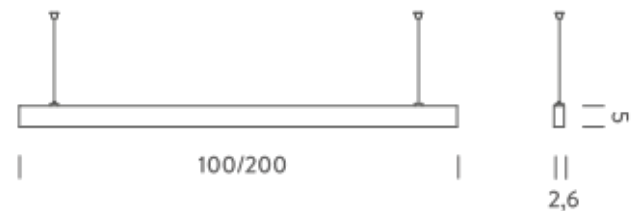

1M | UP - DOWNLIGHT - 4000K

LAMPING

Source	Linear LED
Total power	29W
Emission	Diffused orientable
Switching	DALI 1-100%
Tension	220/240V
Color temperature	4000K
Luminous flux	1960lm
Typ CRI	90
Energy class	D
IP class	40
Dimensions	100x2,6x5cm
Materials	Aluminium
Notes	included: 1 driver WALIM60W24VIN, 1 dimmer interface WDIMDALIHP, 1 electrical cable length 5m, 2x adjustable metal cables length 3m (including ceiling attachment). Shipped assembled
Customization options	Shapes, sizes
Accessories	Canopy box, 1 driver, 1 electrical cable Ceiling plate, for false ceiling
Net lamp weight	1,2 kg

2M | DOWNLIGHT - 2700K

LAMPING

Source	Linear LED
Total power	29W
Emission	Diffused orientable
Switching	DALI 1-100%
Tension	220/240V
Color temperature	2700K
Luminous flux	1666lm
Typ CRI	90
Energy class	E
IP class	40
Dimensions	200x2,6x5cm
Materials	Aluminium
Notes	included: 1 driver WALIM60W24VIN, 1 dimmer interface WDIMDALIHP, 1 electrical cable length 5m, 2x adjustable metal cables length 3m (including ceiling attachment). Shipped assembled
Customization options	Shapes, sizes
Accessories	Canopy box, 1 driver, 1 electrical cable Ceiling plate, for false ceiling
Net lamp weight	2,4 kg

2M | UP - DOWNLIGHT - 2700K

LAMPING

Source	Linear LED
Total power	58W
Emission	Diffused orientable
Switching	DALI 1-100%
Tension	220/240V
Color temperature	2700K
Luminous flux	3332lm
Typ CRI	90
Energy class	E
IP class	40
Dimensions	200x2,6x5cm
Materials	Aluminum
Notes	included: 1 driver WALIM60W24VIN, 1 dimmer interface WDIMDALIHP, 1 electrical cable length 5m, 2x adjustable metal cables length 3m (including ceiling attachment). Shipped assembled
Customization options	Shapes, sizes
Accessories	Canopy box, 1 driver, 1 electrical cable Ceiling plate, for false ceiling
Net lamp weight	2,4 kg