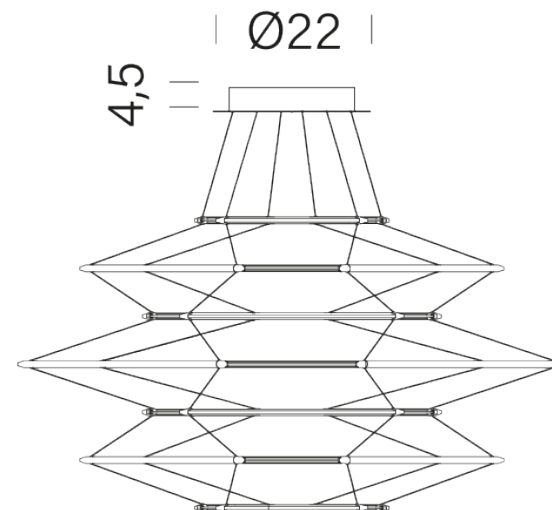

2700K

LAMPING

Source	linear LED
Total power	60W
Emission	diffused
Switching	dimnable, DALI push
Tension	110-240V
Color temperature	2700K
Luminous flux	1654lm
Typ CRI	90
Dimensions	ø90x50cm
Notes	total height 50cm, cable length 2,5m, black RAL 9005, TRIAC VERSION on request (+200€), 1-10V version on request (+120€), CASAMBI version on request (+225€)
Net lamp weight	2kg kg

Codes

DRP LNN 52
DRP LDD 52
DRP LGG 52

Structure

black
satin silver
satin gold

PACKAGE

Package 01

Dimension: 110X110X60 cm

Certificazioni

90

4,5

Ø22

50±2