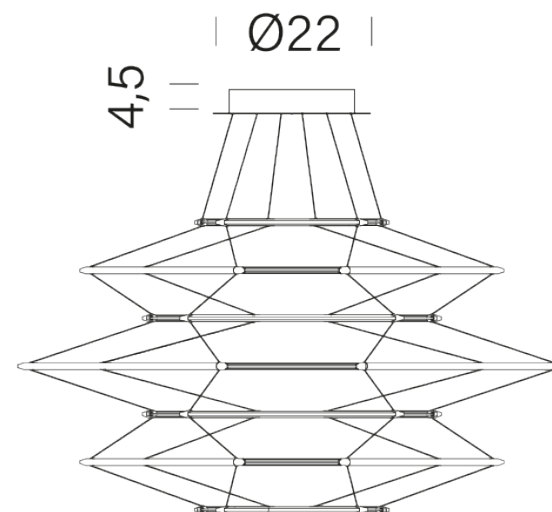

2700K

LAMPING

Source	linear LED
Total power	60W
Emission	diffused
Switching	1-10V
Tension	110-240V
Color temperature	2700K
Luminous flux	5700lm (nominal flux)
Typ CRI	90
Dimensions	ø90x50cm
Notes	total height 50cm, cable length 2,5m, TRIAC VERSION on request
Net lamp weight	2kg kg

Codes

DRP LNN 52
DRP LDD 52
DRP LGG 52

Structure

black
satin silver
satin gold

PACKAGE

Package 01

Dimension: 110X110X60 cm

Certificazioni

90

50±2