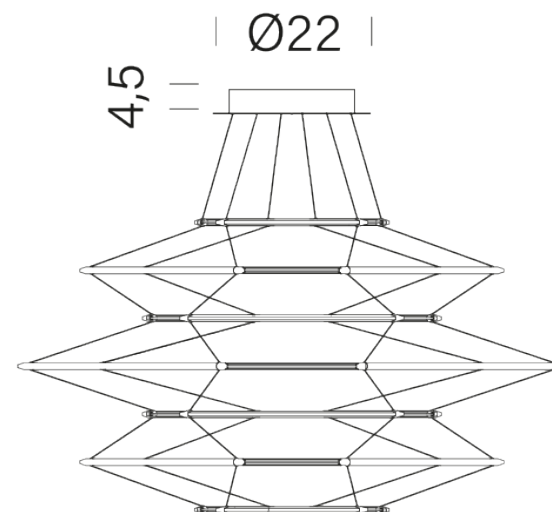

### LAMPING

Source	linear LED
Total power	60W
Emission	diffused
Switching	1-10V
Tension	110-240V
Color temperature	2700K
Luminous flux	5700lm (nominal flux)
Typ CRI	90
Dimensions	ø90x50cm
Notes	total height 50cm, cable length 2,5m, TRIAC VERSION on request
Net lamp weight	2kg kg

### PACKAGE

Package 01

Dimension: 110X110X60 cm

### Certificazioni

90

4,5

Ø22

50±2