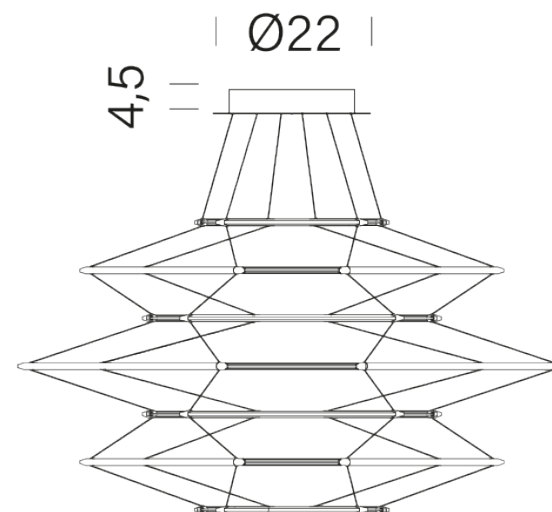

2700K

LAMPING

Source	linear LED
Total power	60W
Emission	diffused
Switching	1-10V
Tension	110-240V
Color temperature	2700K
Luminous flux	1700lm
Typ CRI	90
Dimensions	ø90x50cm
Notes	total height 50cm, cable length 2,5m, TRIAC VERSION on request
Net lamp weight	2kg kg

Codes

DRP LNN 52
DRP LDD 52
DRP LGG 52

Structure

black
satin silver
satin gold

PACKAGE

Package 01

Dimension: 110X110X60 cm

Certificazioni

90

4,5

Ø22

50±2