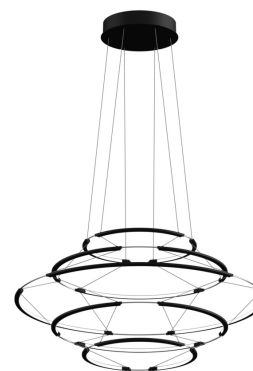

DROP 5

Arihiro Miyake

Instinct and constant design diligence in a collection that is the outcome of a sophisticated lighting engineering. A clear lines chandelier combined with an extremely slim aluminium structure for a soft echo of strong and diffused light. Each profile and connector is linked through a miniaturised connection for a unique result of suspended lightness.

2700K

LAMPING

Source	linear LED
Total power	35W
Emission	diffused
Switching	1-10V
Tension	110-240V
Color temperature	2700K
Luminous flux	3350lm (nominal flux)
Typ CRI	90
Dimensions	ø70x33cm
Notes	total height 33cm, cable length 2,5m, TRIAC VERSION on request
Net lamp weight	1,5kg kg