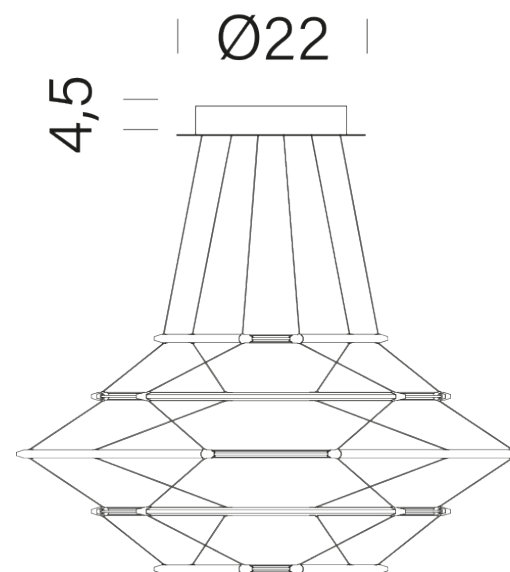

33±2

DROP 5 - 2 / 2