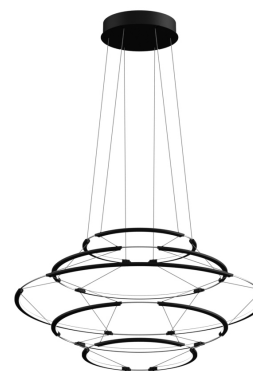

# DROP 5

*Arihiro Miyake*

Instinct and constant design diligence in a collection that is the outcome of a sophisticated lighting engineering. A clear lines chandelier combined with an extremely slim aluminium structure for a soft echo of strong and diffused light. Each profile and connector is linked through a miniaturised connection for a unique result of suspended lightness.

### LAMPING

Source	linear LED
Total power	35W
Emission	diffused
Switching	dimnable, DALI push
Tension	110-240V
Color temperature	2700K
Luminous flux	975lm
Typ CRI	90
Dimensions	ø70x33cm
Notes	total height 33cm, cable length 2,5m, black RAL 9005, TRIAC VERSION on request (+200€), 1-10V version on request (+120€), CASAMBI version on request (+225€)
Net lamp weight	1,5kg kg