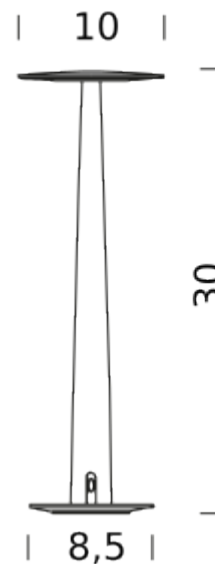

MARBLE BASE

LAMPING

| | |
|-------------------|--|
| Source | LED board |
| Total power | 1,8W |
| Emission | diffused, indirect |
| Switching | dimnable on board |
| Tension | 5V |
| Color temperature | 2700K |
| Luminous flux | 190lm |
| Typ CRI | 90 |
| IP class | 20 |
| Dimensions | ø10x30,5cm |
| Materials | aluminium+marble |
| Notes | equipped with USB-C socket USB-C cable included. Rechargeable, 5/15 hours battery life (MAX/min light Output) 4,5 hours charge time. White RAL 9003, black RAL 9005, pastel blue RAL 5024, emerald green RAL 6005 |

Codes

POR LWW 11
POR LNN 11
POR LBB 11
POR LVV 11
POR LGG 11

Structure

white
black
pastel blue
emerald green
gold

PACKAGE

Package 01 Dimension: 15x14x40 cm / Gross weight: 0,67 kg

Certificazioni

portofino