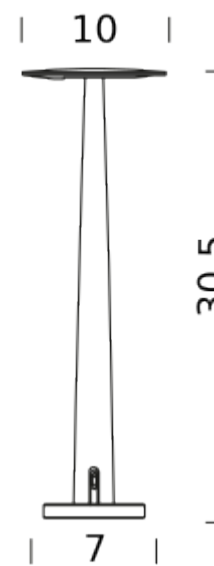

portofino
marble