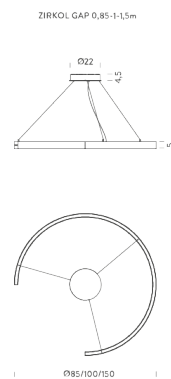

Ø1M | UP-DOWNLIGHT | 3000K

LAMPING

Source	Linear LED
Total power	68W
Switching	DALI 1-100%
Tension	110/240V
Color temperature	3000K
Luminous flux	4154lm
Typ CRI	90
Notes	RAL 9005 black | RAL 9016 white | shipped assembled

Codes

BZRG1710G15WBO
BZRG1710G15WNE
BZRG1710G15WOR

Structure

white
black
matte gold

Certificazioni