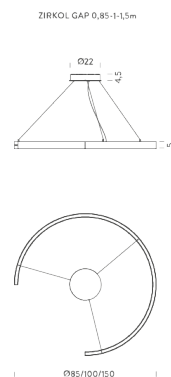

Ø1,5M | UP-DOWNLIGHT | 3000K

LAMPING

Source	Linear LED
Total power	90W
Switching	DALI 1-100%
Tension	110/240V
Color temperature	3000K
Luminous flux	6231lm
Typ CRI	90
Notes	RAL 9005 black | RAL 9016 white | shipped assembled

Codes

BZRG1715G15WBO
BZRG1715G15WNE
BZRG1715G15WOR

Structure

white
black
matte gold

Certificazioni