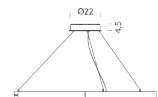

Ø1M | DOWNLIGHT | 2700K

LAMPING

Source	Linear LED
Total power	34W
Switching	DALI 1-100%
Tension	110/240V
Color temperature	2700K
Luminous flux	1962lm
Typ CRI	90
Notes	RAL 9005 black | RAL 9016 white | shipped assembled

Codes

BZRG1610G15DBO
BZRG1610G15DNE
BZRG1610G15DOR

Structure

white
black
matte gold

Certificazioni

ZIRKOL GAP 0,85-1-1,5m

ZIRKOL GAP