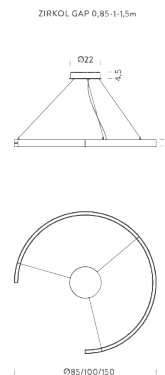

Ø0,85M | DOWNLIGHT | 4000K

LAMPING

Source	Linear LED
Total power	26W
Switching	DALI 1-100%
Tension	110/240V
Color temperature	4000K
Luminous flux	1770lm
Typ CRI	90
Notes	RAL 9005 black | RAL 9016 white | shipped assembled

Codes

BZRG1608G15NBO
BZRG1608G15NNE
BZRG1608G15NOR

Structure

white
black
matte gold

Certificazioni