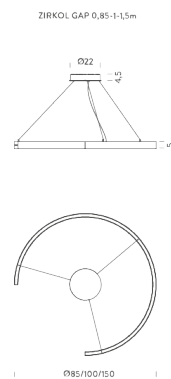

Ø0,85M | UP-DOWNLIGHT | 4000K

LAMPING

Source	Linear LED
Total power	45W
Switching	DALI 1-100%
Tension	110/240V
Color temperature	4000K
Luminous flux	3540lm
Typ CRI	90
Notes	RAL 9005 black | RAL 9016 white | shipped assembled

Codes

BZRG1708G15NBO
BZRG1708G15NNE
BZRG1708G15NOR

Structure

white
black
matte gold

Certificazioni