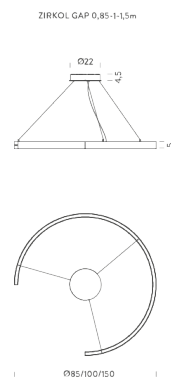

Ø1,5M | DOWNLIGHT | 4000K

LAMPING

Source	Linear LED
Total power	51W
Switching	DALI 1-100%
Tension	110/240V
Color temperature	4000K
Luminous flux	3462lm
Typ CRI	90
Notes	RAL 9005 black | RAL 9016 white | shipped assembled

Codes

BZRG1615G15NBO
BZRG1615G15NNE
BZRG1615G15NOR

Structure

white
black
matte gold

Certificazioni