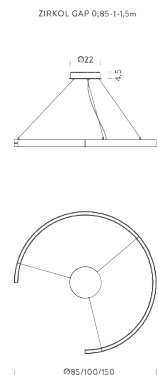

Ø1M | UP-DOWNLIGHT | 2700K

LAMPING

Source	Linear LED
Total power	68W
Switching	DALI 1-100%
Tension	110/240V
Color temperature	2700K
Luminous flux	3923lm
Typ CRI	90
Notes	RAL 9005 black | RAL 9016 white | shipped assembled

Codes

BZRG1710G15DBO
BZRG1710G15DNE
BZRG1710G15DOR

Structure

white
black
matte gold

Certificazioni