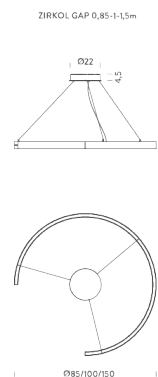

Ø0,85M | DOWNLIGHT | 2700K

LAMPING

Source	Linear LED
Total power	26W
Switching	DALI 1-100%
Tension	110/240V
Color temperature	2700K
Luminous flux	1500lm
Typ CRI	90
Notes	RAL 9005 black | RAL 9016 white | shipped assembled

Codes

BZRG1608G15DBO
BZRG1608G15DNE
BZRG1608G15DOR

Structure

white
black
matte gold

Certificazioni