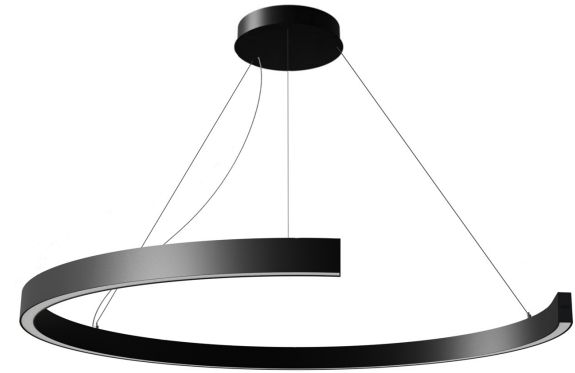

ZIRKOL GAP

Starting from Zirkol Circle, Zirkol Gap is for general and decorative lighting. Anodised aluminium body and opal cover for homogeneous downlight and uplight emission. Available in the finishes black, white and matte gold and with LED colour temperatures of 2700K, 3000K and 4000K. Remote driver and dimmer interface included.