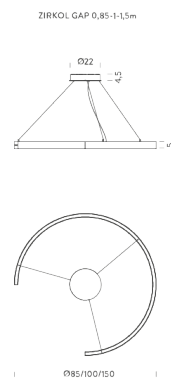

Ø0,85M | DOWNLIGHT | 3000K

LAMPING

Source	Linear LED
Total power	26W
Switching	DALI 1-100%
Tension	110/240V
Color temperature	3000K
Luminous flux	1650lm
Typ CRI	90
Notes	RAL 9005 black | RAL 9016 white | shipped assembled

Codes

BZRG1608G15WBO
BZRG1608G15WNE
BZRG1608G15WOR

Structure

white
black
matte gold

Certificazioni