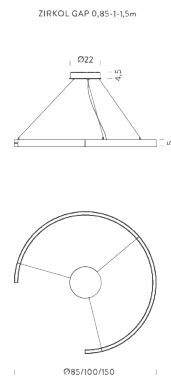

Ø0,85M | UP-DOWNLIGHT | 3000K

LAMPING

Source	Linear LED
Total power	45W
Switching	DALI 1-100%
Tension	110/240V
Color temperature	3000K
Luminous flux	3300lm
Typ CRI	90
Notes	RAL 9005 black | RAL 9016 white | shipped assembled

Codes

BZRG1708G15WBO
BZRG1708G15WNE
BZRG1708G15WOR

Structure

white
black
matte gold

Certificazioni