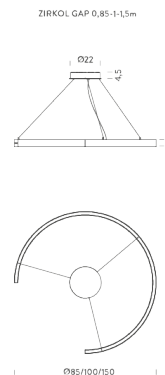

Ø0,85M | UP-DOWNLIGHT | 2700K

LAMPING

Source	Linear LED
Total power	45W
Switching	DALI 1-100%
Tension	110/240V
Color temperature	2700K
Luminous flux	3000lm
Typ CRI	90
Notes	RAL 9005 black | RAL 9016 white | shipped assembled

Codes

BZRG1708G15DBO
BZRG1708G15DNE
BZRG1708G15DOR

Structure

white
black
matte gold

Certificazioni