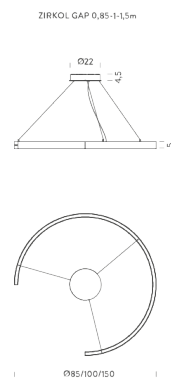

Ø1M | DOWNLIGHT | 3000K

LAMPING

Source	Linear LED
Total power	34W
Switching	DALI 1-100%
Tension	110/240V
Color temperature	3000K
Luminous flux	2077lm
Typ CRI	90
Notes	RAL 9005 black | RAL 9016 white | shipped assembled

Codes

BZRG1610G15WBO
BZRG1610G15WNE
BZRG1610G15WOR

Structure

white
black
matte gold

Certificazioni