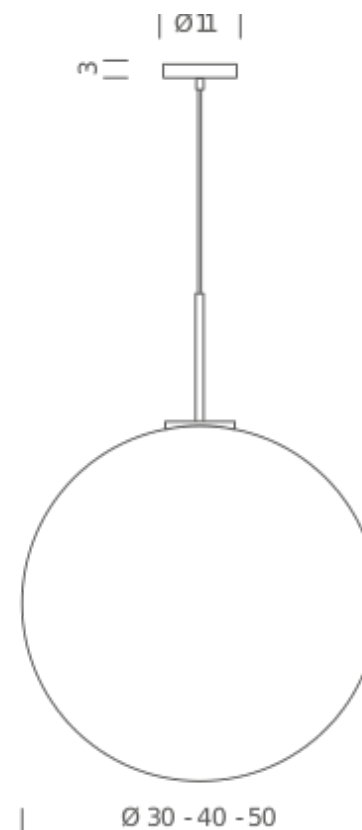

Ø 30 LED/HALO/FLUO

LAMPING

Source	E27 A60
Total power	100W
Emission	diffused
Switching	dimnable, according to bulb
Tension	230V
Materials	metal + glass
Notes	cable length max 1,5m

Codes

AST EHC 52
AST EWC 52

Structure/Diffuser

chrome/opal white
white/opal white

PACKAGE

Package 01	Dimension: 20x20x28 cm / Gross weight: 1 kg
Package 02	Dimension: 40x40x40 cm / Gross weight: 3,2 kg

Certificazioni