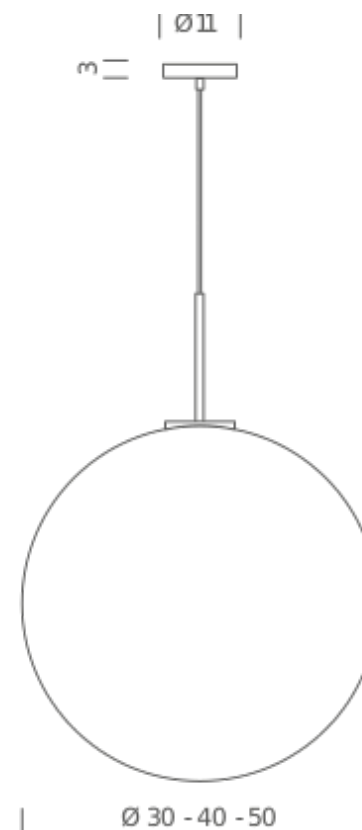

Ø 40 LED/HALO/FLUO

LAMPING

Source	E27 A60
Total power	150W
Emission	diffused
Switching	dimnable, according to bulb
Tension	230V
Materials	metal + glass
Notes	cable length max 1,5m

Codes

AST EHC 53
AST EWC 53

Structure/Diffuser

chrome/opal white
white/opal white

PACKAGE

Package 01	Dimension: 20x20x28 cm / Gross weight: 1 kg
Package 02	Dimension: 50x50x50 cm / Gross weight: 4,5 kg

Certificazioni