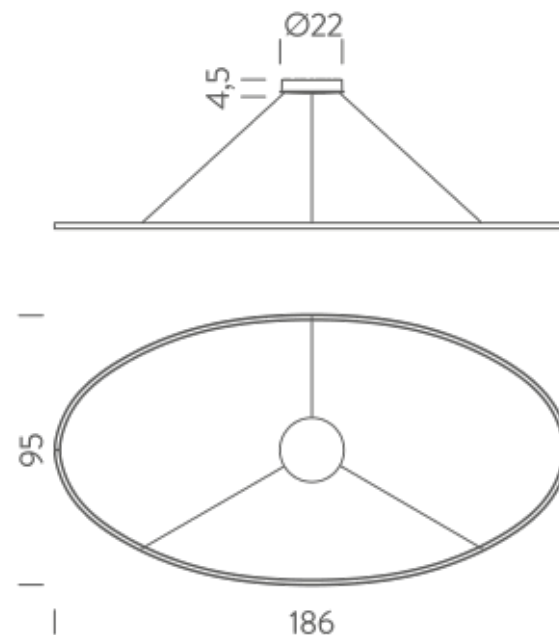

Codes

ELP LW2 58
ELP LN2 58
ELP LO2 58

Structure

white
black
gold painted

PACKAGE

Package 01 Dimension: 14x101x201 cm / Gross weight: 7,5 kg

Certificazioni

UPLIGHT 3000K

Codes

ELP LWW 58
ELP LNW 58
ELP LOW 58

Structure

white
black
gold painted

PACKAGE

Package 01 Dimension: 14x101x201 cm / Gross weight: 7,5 kg

Certificazioni