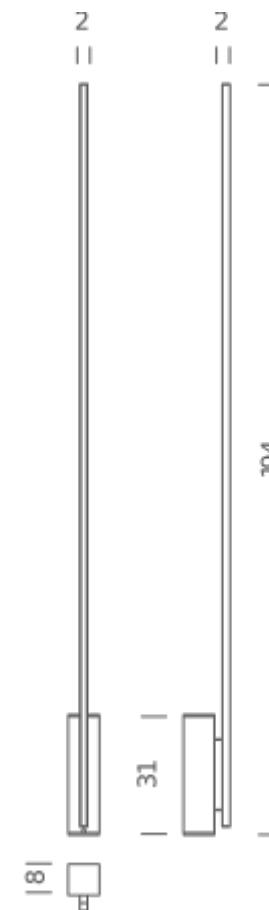

2700K

LAMPING

| | |
|-------------------|------------------------|
| Source | linear LED |
| Total power | 42W |
| Emission | diffused side emission |
| Switching | dimnable on cable |
| Tension | 110-240V |
| Color temperature | 2700K |
| Luminous flux | 2050lm |
| Typ CRI | 85 |
| IP class | 20 |
| Materials | Aluminium + PC + ABS |
| Notes | cable length 2,5m |
| Net lamp weight | 8,9 kg |

PACKAGE

Package 01

Dimension: 15x15x15 cm / Gross weight: 4,7 kg

Package 02

Dimension: 20x20x204 cm / Gross weight: 5,5 kg

Certificazioni

3000K

LAMPING

| | |
|-------------------|----------------------|
| Source | linear LED |
| Total power | 42W |
| Emission | diffused |
| Switching | dimnable on cable |
| Tension | 110-240V |
| Color temperature | 3000K |
| Luminous flux | 2050lm |
| Typ CRI | 85 |
| IP class | 20 |
| Materials | Aluminium + PC + ABS |
| Notes | cable length 2,5m |
| Net lamp weight | 8,9 kg |

Codes

LIN LWD 22
LIN LND 22
LIN LGD 22

Structure/Diffuser

white/grey/white
black/grey/white
gold

PACKAGE

| | |
|------------|--|
| Package 01 | Dimension: 15x15x15 cm / Gross weight: 4,7 kg |
| Package 02 | Dimension: 20x20x204 cm / Gross weight: 5,5 kg |