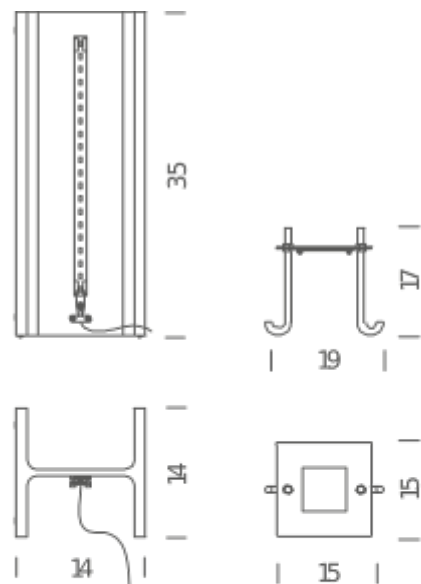

FLOOR

LAMPING

Source	linear LED
Total power	10W
Emission	direct/indirect
Switching	dimmable on cable
Tension	230V
Color temperature	2700K
Luminous flux	550lm
Typ CRI	85
IP class	20
Materials	steel
Notes	cable length 2,7m, also available in 120V
Net lamp weight	12 kg

Codes

RIC LMM 21

Structure

raw metal

PACKAGE

Package 01

Dimension: 20x20x41 cm / Gross weight: 13,5 kg

Certificazioni

FLOOR OUTDOOR

LAMPING

Source	linear LED
Total power	10W
Emission	direct/indirect
Switching	dimnable TRIAC
Tension	230V
Color temperature	2700K
Luminous flux	550lm
Typ CRI	85
IP class	44
Materials	steel
Notes	Cable length 3m, body and cable IP65 rated also, available in 120V, marine version available on request
Accessories	Fixing plate,
Net lamp weight	12 kg

Codes

RIC LME 21

Structure

raw metal

PACKAGE

Package 01

Dimension: 20x20x41 cm / Gross weight: 13,5 kg

Certificazioni