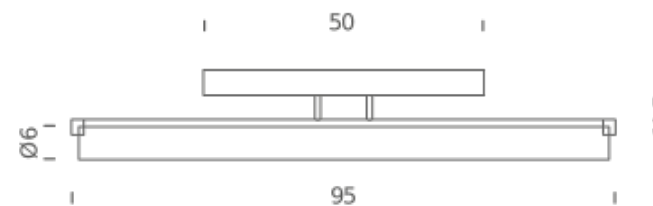

NORMA

Mario Barbaglia

Famille d'appliques à LED ou halogènes, avec lumière diffuse.

Diffuseur en verre Pyrexou en méthacrylate opalin (LED), structure en aluminium poli brillant.

25 HALO

LAMPING

Source	R7s (114mm)
Total power	250W
Emission	diffused
Switching	dimnable
Tension	230V
Typ CRI	85
IP class	40
Materials	glass + aluminium
Notes	horizontal mounting only, GLASS diffuser (pyrex)
Net lamp weight	1,8 kg

Codes

NOR HLW 31

Structure/Diffuser

chrome/white (pyrex)

PACKAGE

Package 01

Dimension: 37x36x14 cm / Gross weight: 2,5 kg

Certificazioni

CE ENEC IP40

25 LED

LAMPING

Source	LED board
Total power	20W
Emission	diffused
Tension	110/230V
Color temperature	3000K
Luminous flux	1800lm (source luminous flux)
Typ CRI	85
Energy class	A+
IP class	40
Materials	PMMA + aluminium
Notes	horizontal and vertical mounting, PMMA diffuser, double insulation only for version 25
Net lamp weight	1,8 kg

Codes

NOR LLW 35

Structure/Diffuser

chrome/white (PMMA)

PACKAGE

Package 01

Dimension: 37x36x14 cm / Gross weight: 2,5 kg

Certificazioni