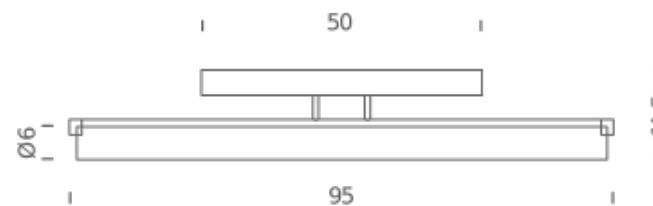

Codes

NOR LLW 32

Structure/Diffuser

chrome/white (PMMA)

PACKAGE

Package 01

Dimension: 35x75x15 cm / Gross weight: 4 kg

Certificazioni