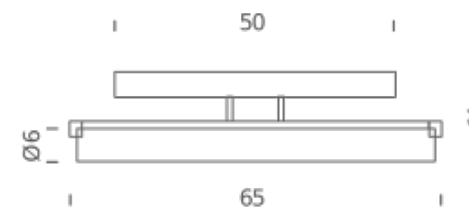

Codes

NOR HLW 31

Structure/Diffuser

chrome/white (pyrex)

PACKAGE

Package 01

Dimension: 37x36x14 cm / Gross weight: 2,5 kg

Certificazioni

Codes

NOR LLW 35

Structure/Diffuser

chrome/white (PMMA)

PACKAGE

Package 01

Dimension: 37x36x14 cm / Gross weight: 2,5 kg

Certificazioni

Codes

NOR LLW 32

Structure/Diffuser

chrome/white (PMMA)

PACKAGE

Package 01

Dimension: 35x75x15 cm / Gross weight: 4 kg

Certificazioni

Codes

NOR LLW 33

Structure/Diffuser

chrome/white (PMMA)

PACKAGE

Package 01

Dimension: 35x110x15 cm / Gross weight: 6 kg

Certificazioni