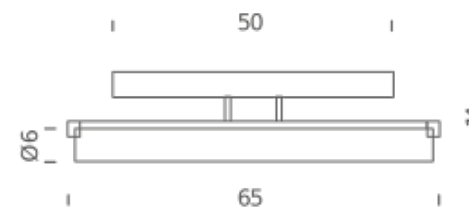

25 HALO

LAMPING

Source	R7s (114mm)
Total power	250W
Emission	diffused
Switching	dimnable
Tension	230V
Typ CRI	85
IP class	40
Materials	glass + aluminium
Notes	horizontal mounting only, GLASS diffuser (pyrex)
Net lamp weight	1,8 kg

Codes

NOR HLW 31

Structure/Diffuser

chrome/white (pyrex)

PACKAGE

Package 01

Dimension: 37x36x14 cm / Gross weight: 2,5 kg

Certificazioni

CE ENEC IP40