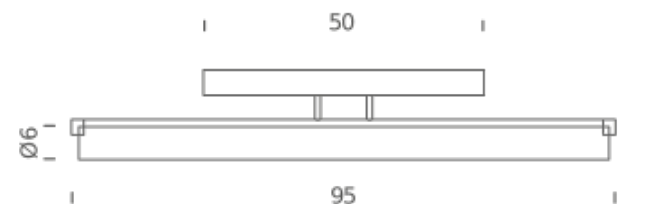

Codes

NOR LLW 35

Structure/Diffuser

chrome/white (PMMA)

PACKAGE

Package 01

Dimension: 37x36x14 cm / Gross weight: 2,5 kg

Certificazioni

65 LED

LAMPING

Source	LED board
Total power	17,5W
Emission	diffused
Switching	dimnable, DALI push
Tension	220/240V
Color temperature	3000K
Luminous flux	1444lm (source luminous flux)
Typ CRI	85
Energy class	A+
IP class	40
Materials	PMMA + aluminium
Notes	horizontal and vertical mounting, PMMA diffuser, double insulation only for version 25
Net lamp weight	3 kg

Codes

NOR LLW 32

Structure/Diffuser

chrome/white (PMMA)

PACKAGE

Package 01

Dimension: 35x75x15 cm / Gross weight: 4 kg

Certificazioni