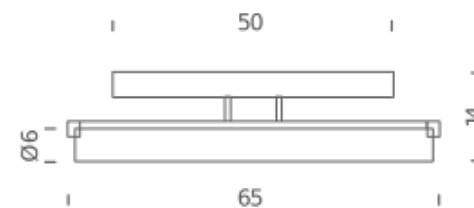

Codes

NOR LLW 32

Structure/Diffuser

chrome/white (PMMA)

PACKAGE

Package 01

Dimension: 35x75x15 cm / Gross weight: 4 kg

Certificazioni

Codes

NOR LLW 33

Structure/Diffuser

chrome/white (PMMA)

PACKAGE

Package 01

Dimension: 35x110x15 cm / Gross weight: 6 kg

Certificazioni