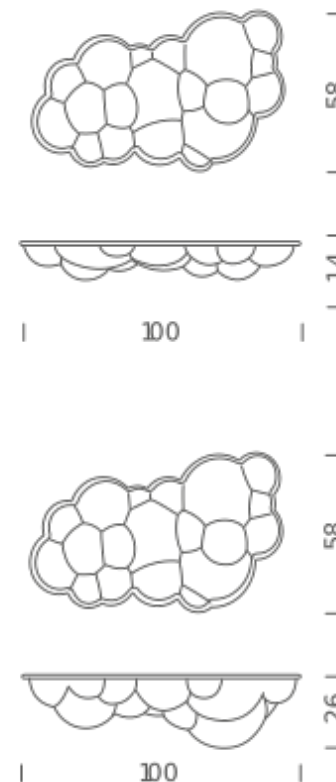

Source	Linear LED
Total power	45W
Emission	diffused
Switching	dimmable 1-10V
Tension	110/240V
Color temperature	2700K
Luminous flux	4000lm (luminous output)
Typ CRI	85
Energy class	A+
Notes	DALI version on request, TRIAC VERSION on request
Net lamp weight	4,5 kg

Codes

NUM LWW 31

Structure

white

PACKAGE

Package 01

Dimension: 110x66x51 cm / Gross weight: 5,5 kg

Certificazioni

LED H14

LAMPING

Source	Linear LED
Total power	45W
Emission	diffused
Switching	dimmable 1-10V
Tension	110 / 240V
Color temperature	2700K
Luminous flux	4000lm (luminous output)
Typ CRI	85
Energy class	A+
Notes	DALI version on request
Net lamp weight	4,5 kg

Codes

NUM LWW 32

Structure

white

PACKAGE

Package 01

Dimension: 110x66x51 cm / Gross weight: 5,5 kg

Certificazioni