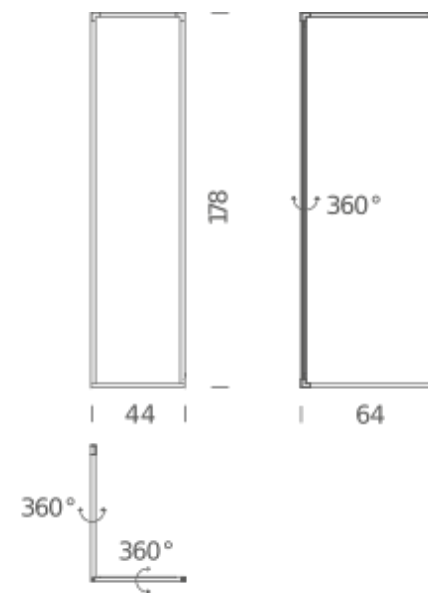

2700K

LAMPING

Source	3xlinear LED
Total power	6+10+33W
Emission	diffused
Switching	mono switch, dimmable on cable
Tension	110-240V
Color temperature	2700K
Luminous flux	335lm+600lm+1765lm
Typ CRI	85
IP class	20
Materials	aluminium + PC + ABS
Notes	orientable diffusers, cable length 4,5m
Net lamp weight	10 kg

Codes

SPI LW2 23
SPI LN2 23

Structure

white
black

PACKAGE

Package 01 Dimension: 57x78x16 cm / Gross weight: 6,5 kg
Package 02 Dimension: 18 x22x190 cm / Gross weight: 7 kg

Certificazioni

3000K

LAMPING

Source	3xlinear LED
Total power	6+10+33W
Emission	diffused
Switching	mono switch, dimmable on cable
Tension	110-240V
Color temperature	3000K
Luminous flux	335lm+600lm+1765lm
Typ CRI	85
IP class	20
Materials	aluminium + PC + ABS
Notes	orientable diffusers, cable length 4,5m
Net lamp weight	10 kg

Codes

SPI LWW 23
SPI LNN 23

Structure

white
black

PACKAGE

Package 01 Dimension: 57x78x16 cm / Gross weight: 6,5 kg
Package 02 Dimension: 18 x22x190 cm / Gross weight: 7 kg

Certificazioni