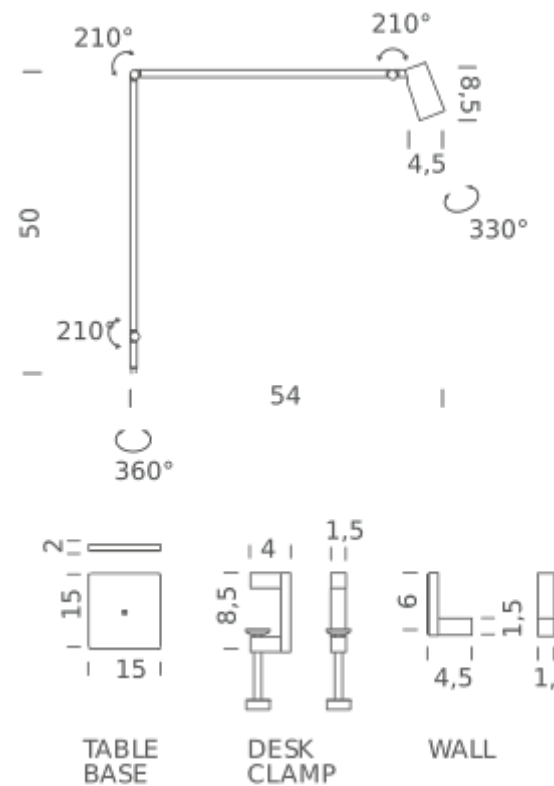

LED 2700K

LAMPING

Source	LED spot 40°
Total power	5W
Emission	orientable
Switching	dimnable, on board
Tension	110/240V
Color temperature	2700K
Luminous flux	395lm
Typ CRI	90
Energy class	A+
Materials	aluminum, technopolymer
Notes	cable length 2m, accessories (base, desk clamp, wall fixing) sold separately
Accessories	Desk clamp, | Table base, | Wall fixing,
Net lamp weight	1 kg

Codes

UNT LNN 12

Structure

black

PACKAGE

Package 01

Dimension: 56x46x10 cm / Gross weight: 1,5 kg

Certificazioni