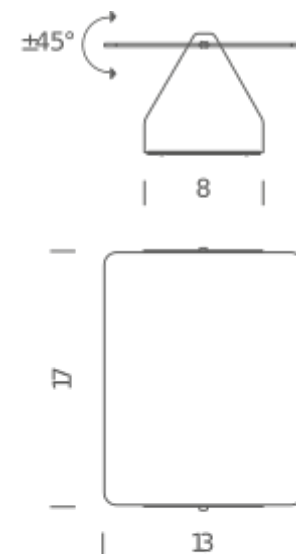

LED

LAMPING

Source	LED board
Total power	10W
Emission	indirect orientable
Switching	not dimmable
Tension	110/230V
Color temperature	3000K
Luminous flux	235lm (source luminous flux)
Typ CRI	85
Energy class	A+
Dimensions	17x13x8
Materials	aluminium
Notes	orientable
Net lamp weight	0,8 kg

Codes

AVP LWD 31	white/aluminium natural anodized
AVP LWN 31	white/black
AVP LWR 31	white/red
AVP LWG 31	white/yellow
AVP LWB 31	white/blue
AVP LWH 31	white/polished inox
AVP LWW31	white/white

PACKAGE

Package 01	Dimension: 15x24x10 cm / Gross weight: 0,9 kg

Certificazioni