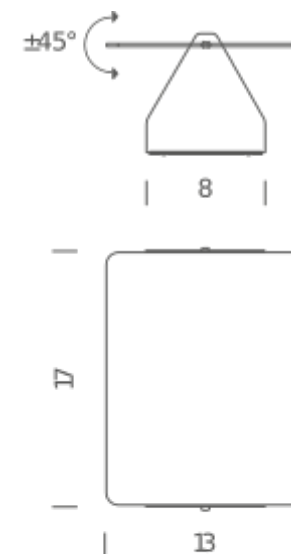

R7S HALO

LAMPING

Source	R7s (75mm)
Total power	80W
Emission	indirect orientable
Switching	dimnable
Tension	230V
Dimensions	17x13x8
Materials	aluminium
Notes	orientable
Net lamp weight	0,8 kg

Codes

AVP HWD 31
AVP HWN 31
AVP HWH 31

Structure/Diffuser

white/aluminium natural anodized
white/black
white/polished inox

PACKAGE

Package 01 Dimension: 15x24x10 cm / Gross weight: 0,9 kg

Certificazioni