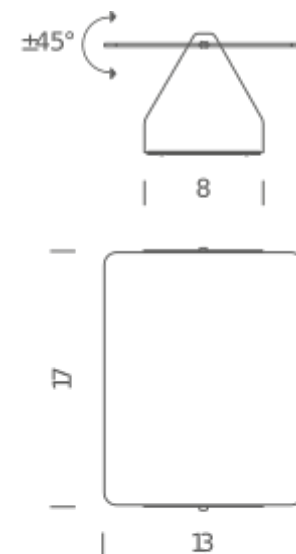

R7S HALO

LAMPING

Source	R7s (78mm)
Total power	80W
Emission	direct/indirect orientable
Switching	dimnable according to bulb
Tension	230V
IP class	20
Dimensions	17x13x8cm
Materials	aluminium
Notes	Only for horizontal installation. White body
Net lamp weight	0,8 kg

Codes

AVP HWD 31
AVP HWN 31
AVP HWH 31

Structure/Diffuser

white/natural anodized
white/black anodized
white/polished inox

PACKAGE

Package 01 Dimension: 15x24x10 cm / Gross weight: 0,9 kg

Certificazioni

LED

LAMPING

Source	LED board
Total power	10W
Emission	direct/indirect orientable
Switching	ON/OFF
Tension	110-240V
Color temperature	3000K
Luminous flux	235lm
Typ CRI	85
IP class	20
Dimensions	17x13x8cm
Materials	aluminium
Notes	White body
Net lamp weight	0,8 kg

PACKAGE

Package 01 Dimension: 15x24x10 cm

Certificazioni

LED OUTDOOR

LAMPING

Source	LED board
Total power	10W
Emission	direct/indirect orientable
Switching	dimmable TRIAC
Tension	110-240V
Color temperature	3000K
Luminous flux	235lm
Typ CRI	85
IP class	54
Dimensions	13x17x8,5cm
Materials	aluminium
Notes	white body, white RAL 9003, red RAL 3002, yellow RAL 1033, blue RAL 5002