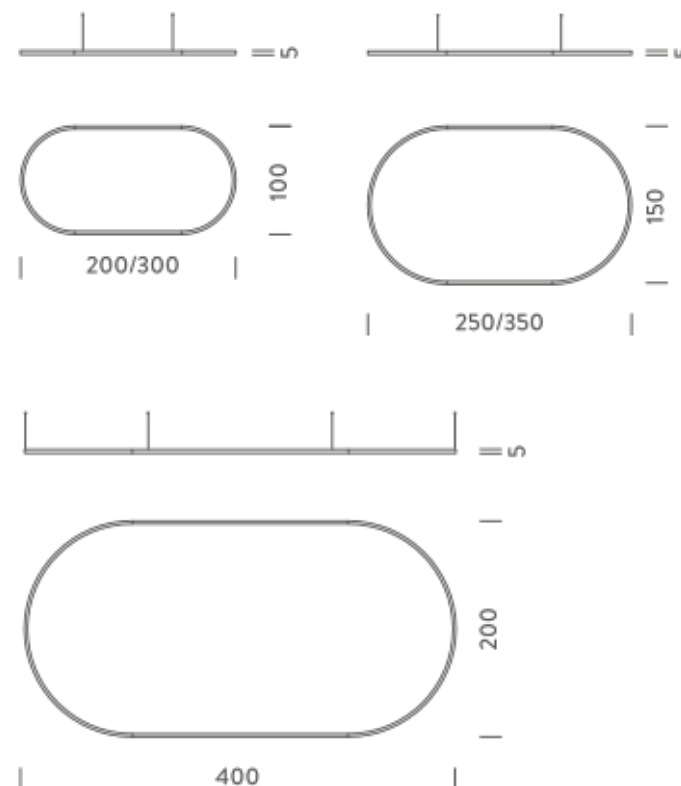

2X1M | UP - DOWNLIGHT - 2700K

LAMPING

Source	Linear LED
Total power	148W
Emission	Diffused orientable
Switching	DALI 1-100%
Tension	220/240V
Color temperature	2700K
Luminous flux	8563lm
Typ CRI	90
Energy class	E
IP class	40
Dimensions	200x100x5cm
Materials	Aluminium
Notes	included: 1 driver WALIM150W24VIN, 1 dimmer interface WDIMDALIHP, 2x electrical cables 5m, 4x adjustable metal cables length 3m (including ceiling attachment). Shipped assembled
Customization options	Shapes, sizes
Accessories	Canopy, for concrete ceiling Canopy box, 1 driver, 2 electrical cables Ceiling plate, for false ceiling
Net lamp weight	6,1 kg

Codes

BZRO17A20G15DBO
BZRO17A20G15DNE
BZRO17A20G15DOR

Structure

white
black
gold

PACKAGE

Package 01 Dimension: 210x110x15 cm / Gross weight: 11,5 kg

Certificazioni

NEMO^{3.000}

2X1M | DOWNLIGHT - 3000K

LAMPING

Source	Linear LED
Total power	74W
Emission	Diffused orientable
Switching	DALI 1-100%
Tension	110/240V
Color temperature	3000K
Luminous flux	4533lm
Typ CRI	90
Energy class	E
IP class	40
Dimensions	200x100x5cm
Materials	Aluminium
Notes	included: 1 driver WALIMLED100/24, 1 dimmer interface WDIMDALIHP, 1x electrical cable 5m, 4x adjustable metal cables length 3m (including ceiling attachment). Shipped assembled
Customization options	Shapes, sizes
Accessories	Canopy, for concrete ceiling Canopy box, 1 driver, 1 electrical cable Ceiling plate, for false ceiling
Net lamp weight	6 kg