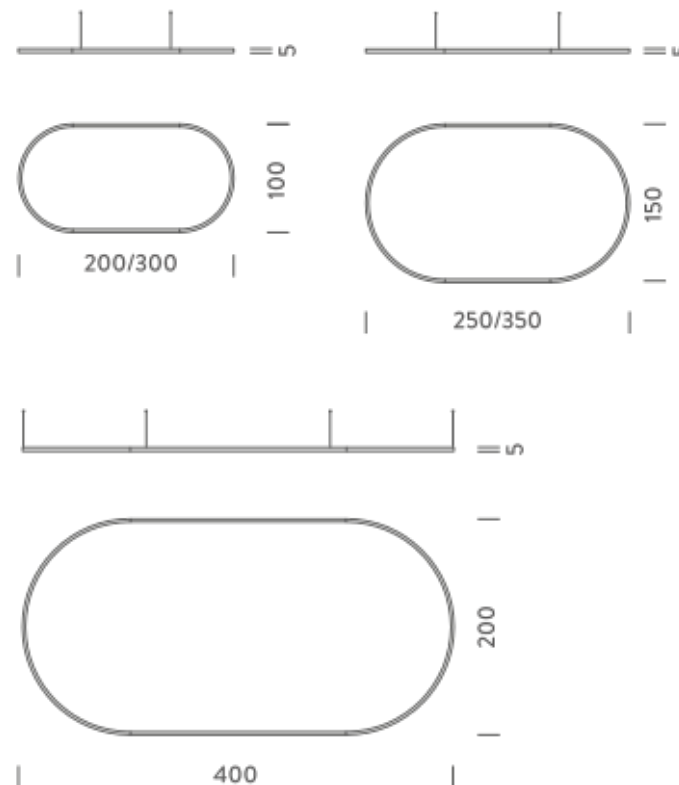

3,5X1,5M | UP - DOWNLIGHT - 3000K

LAMPING

Source	Linear LED
Total power	251W
Emission	Diffused orientable
Switching	DALI 1-100%
Tension	220/240V
Color temperature	3000K
Luminous flux	15364lm
Typ CRI	90
Energy class	E
IP class	40
Dimensions	350x150x5cm
Materials	Aluminium
Notes	included: 2 drivers WALIM150W24VIN, 2x dimmer interface WDIMDALIHP, 4x electrical cables 5m, 6x adjustable metal cables length 3m (including ceiling attachment). Shipped in 4 pieces
Customization options	Shapes, sizes
Accessories	Canopy, for concrete ceiling Ceiling plate, for false ceiling
Net lamp weight	9,9 kg

3,5X1,5M | UP - DOWNLIGHT - 4000K

LAMPING

Source	Linear LED
Total power	251W
Emission	Diffused orientable
Switching	DALI 1-100%
Tension	220/240V
Color temperature	4000K
Luminous flux	17072lm
Typ CRI	90
Energy class	D
IP class	40
Dimensions	350x150x5cm
Materials	Aluminium
Notes	included: 2 drivers WALIM150W24VIN, 2x dimmer interface WDIMDALIHP, 4x electrical cables 5m, 6x adjustable metal cables length 3m (including ceiling attachment). Shipped in 4 pieces
Customization options	Shapes, sizes
Accessories	Canopy, for concrete ceiling Ceiling plate, for false ceiling
Net lamp weight	9,9 kg

Codes

BZRO17B35G15NBO
BZRO17B35G15NNE
BZRO17B35G15NOR

Structure

white
black
gold

PACKAGE

Package 01 Dimension: 210x110x15 cm / Gross weight: 15,3 kg

Certificazioni

4X2M | DOWNLIGHT - 2700K

LAMPING

Source	Linear LED
Total power	148W
Emission	Diffused orientable
Switching	DALI 1-100%
Tension	220/240V
Color temperature	2700K
Luminous flux	8536lm
Typ CRI	90
Energy class	E
IP class	40
Dimensions	400x200x5cm
Materials	Aluminium
Notes	included: 1 driver WALIM250W24VIN, 1 dimmer interface WDIMDALIHP, 4x electrical cables 5m, 6x adjustable metal cables length 3m (including ceiling attachment). Shipped in 4 pieces
Customization options	Shapes, sizes
Accessories	Canopy, for concrete ceiling Ceiling plate, for false ceiling
Net lamp weight	11,4 kg