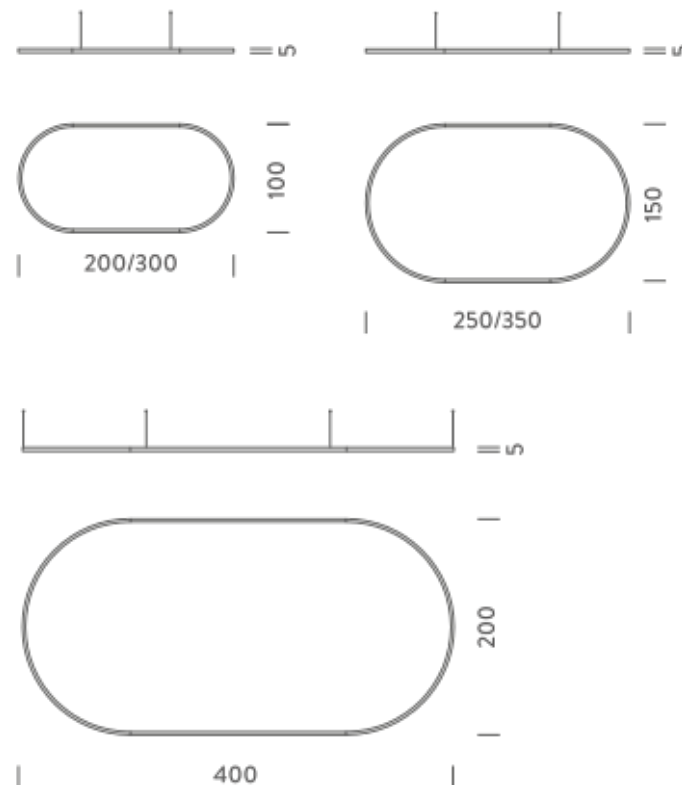

2X1M | DOWNLIGHT - 2700K

LAMPING

Source	Linear LED
Total power	74W
Emission	Diffused orientable
Switching	DALI 1-100%
Tension	110/240V
Color temperature	2700K
Luminous flux	4282lm
Typ CRI	90
Energy class	E
IP class	40
Dimensions	200x100x5cm
Materials	Aluminium
Notes	included: 1 driver WALIMLED100/24, 1 dimmer interface WDIMDALIHP, 1x electrical cable 5m, 4x adjustable metal cables length 3m (including ceiling attachment). Shipped assembled
Customization options	Shapes, sizes
Accessories	Canopy, for concrete ceiling Canopy box, 1 driver, 1 electrical cable Ceiling plate, for false ceiling
Net lamp weight	6 kg

2X1M | UP - DOWNLIGHT - 2700K

LAMPING

Source	Linear LED
Total power	148W
Emission	Diffused orientable
Switching	DALI 1-100%
Tension	220/240V
Color temperature	2700K
Luminous flux	8563lm
Typ CRI	90
Energy class	E
IP class	40
Dimensions	200x100x5cm
Materials	Aluminium
Notes	included: 1 driver WALIM150W24VIN, 1 dimmer interface WDIMDALIHP, 2x electrical cables 5m, 4x adjustable metal cables length 3m (including ceiling attachment). Shipped assembled
Customization options	Shapes, sizes
Accessories	Canopy, for concrete ceiling Canopy box, 1 driver, 2 electrical cables Ceiling plate, for false ceiling
Net lamp weight	6,1 kg

Codes

BZRO17A30G15WBO
BZRO17A30G15WNE
BZRO17A30G15WOR

Structure

white
black
gold

PACKAGE

Package 01 Dimension: 310x100x15 cm / Gross weight: 16 kg

Certificazioni

NEMO^{3,000}