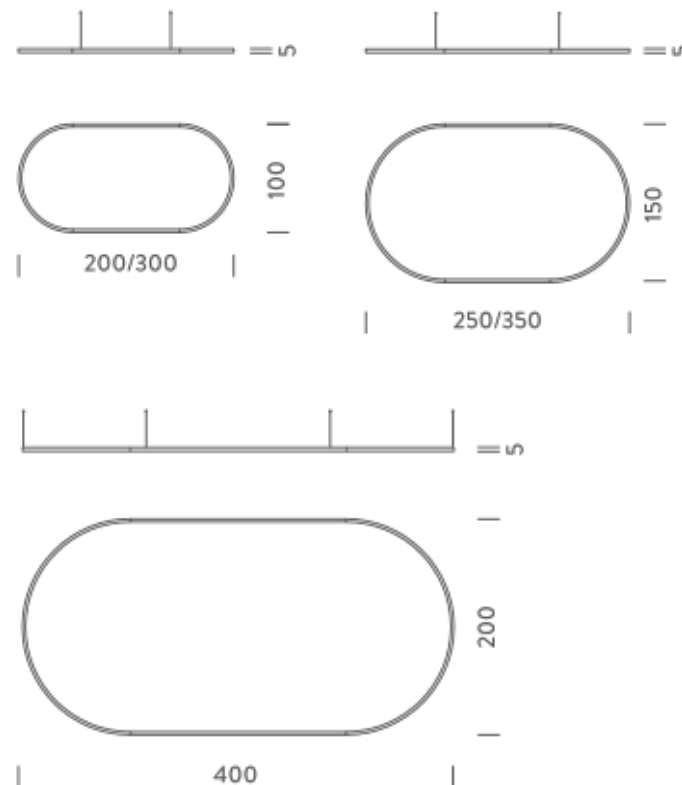

2X1M | DOWNLIGHT - 2700K

LAMPING

Source	Linear LED
Total power	74W
Emission	Diffused orientable
Switching	DALI 1-100%
Tension	110/240V
Color temperature	2700K
Luminous flux	4282lm
Typ CRI	90
Energy class	E
IP class	40
Dimensions	200x100x5cm
Materials	Aluminium
Notes	included: 1 driver WALIMLED100/24, 1 dimmer interface WDIMDALIHP, 1x electrical cable 5m, 4x adjustable metal cables length 3m (including ceiling attachment). Shipped assembled
Customization options	Shapes, sizes
Accessories	Canopy, for concrete ceiling Canopy box, 1 driver, 1 electrical cable Ceiling plate, for false ceiling
Net lamp weight	6 kg

2X1M | DOWNLIGHT - 3000K

LAMPING

Source	Linear LED
Total power	74W
Emission	Diffused orientable
Switching	DALI 1-100%
Tension	110/240V
Color temperature	3000K
Luminous flux	4533lm
Typ CRI	90
Energy class	E
IP class	40
Dimensions	200x100x5cm
Materials	Aluminium
Notes	included: 1 driver WALIMLED100/24, 1 dimmer interface WDIMDALIHP, 1x electrical cable 5m, 4x adjustable metal cables length 3m (including ceiling attachment). Shipped assembled
Customization options	Shapes, sizes
Accessories	Canopy, for concrete ceiling Canopy box, 1 driver, 1 electrical cable Ceiling plate, for false ceiling
Net lamp weight	6 kg

Codes

BZRO16A20G15WBO
BZRO16A20G15WNE
BZRO16A20G15WOR

Structure

white
black
gold

PACKAGE

Package 01 Dimension: 210x110x15 cm / Gross weight: 11,4 kg

Certificazioni

NEMO^{3,000}