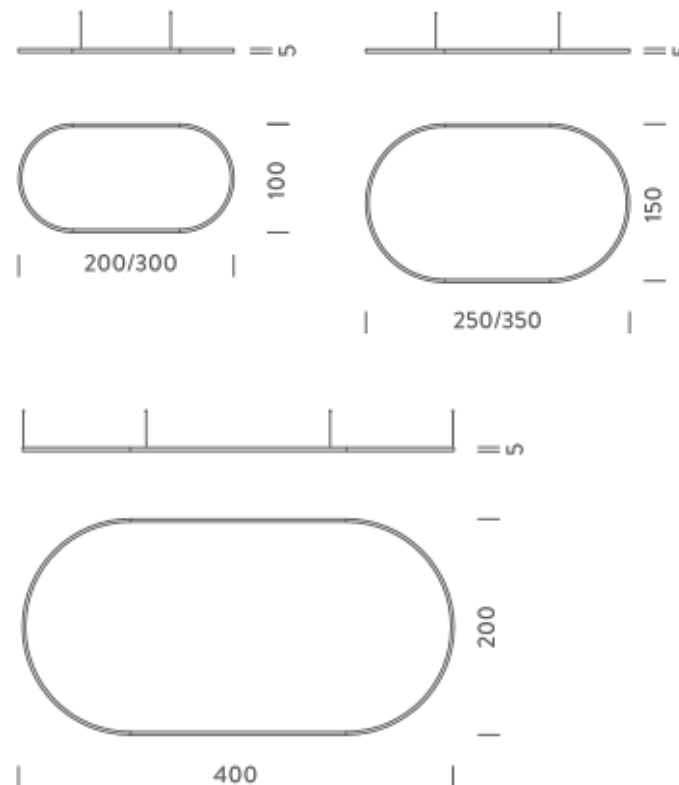

2X1M | DOWNLIGHT - 2700K

LAMPING

Source	Linear LED
Total power	74W
Emission	Diffused orientable
Switching	DALI 1-100%
Tension	110/240V
Color temperature	2700K
Luminous flux	4282lm
Typ CRI	90
Energy class	E
IP class	40
Dimensions	200x100x5cm
Materials	Aluminium
Notes	included: 1 driver WALIMLED100/24, 1 dimmer interface WDIMDALIHP, 1x electrical cable 5m, 4x adjustable metal cables length 3m (including ceiling attachment). Shipped assembled
Customization options	Shapes, sizes
Accessories	Canopy, for concrete ceiling Canopy box, 1 driver, 1 electrical cable Ceiling plate, for false ceiling
Net lamp weight	6 kg

2X1M | UP - DOWNLIGHT - 4000K

LAMPING

Source	Linear LED
Total power	148W
Emission	Diffused orientable
Switching	DALI 1-100%
Tension	220/240V
Color temperature	4000K
Luminous flux	10074lm
Typ CRI	90
Energy class	D
IP class	40
Dimensions	200x100x5cm
Materials	Aluminium
Notes	included: 1 driver WALIM150W24VIN, 1 dimmer interface WDIMDALIHP, 2x electrical cables 5m, 4x adjustable metal cables length 3m (including ceiling attachment). Shipped assembled
Customization options	Shapes, sizes
Accessories	Canopy, for concrete ceiling Canopy box, 1 driver, 2 electrical cables Ceiling plate, for false ceiling
Net lamp weight	6,1 kg

Codes

BZRO17A20G15NBO
BZRO17A20G15NNE
BZRO17A20G15NOR

Structure

white
black
gold

PACKAGE

Package 01 Dimension: 210x110x15 cm / Gross weight: 11,5 kg

Certificazioni

NEMO^{3,000}