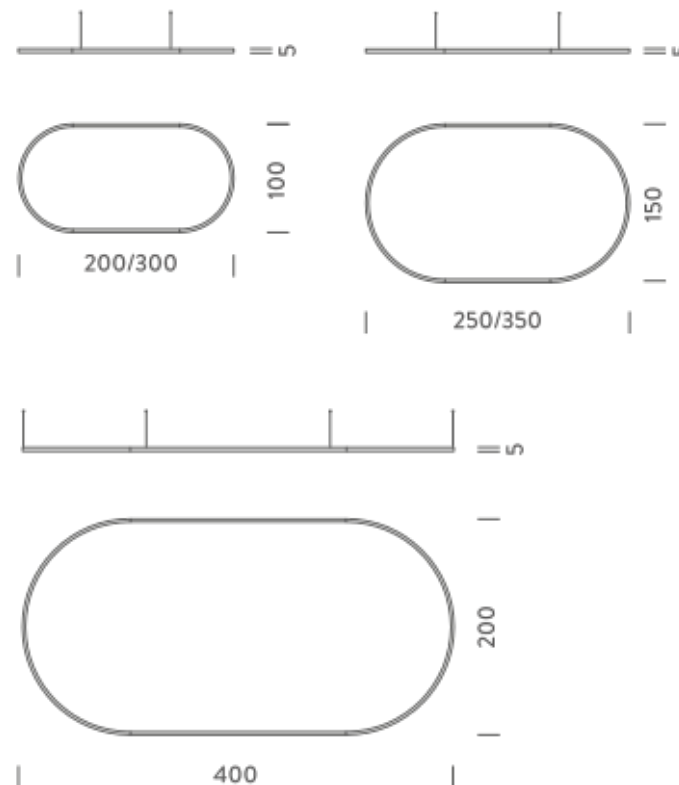

2X1M | DOWNLIGHT - 4000K

LAMPING

Source	Linear LED
Total power	74W
Emission	Diffused orientable
Switching	DALI 1-100%
Tension	110/240V
Color temperature	4000K
Luminous flux	5037lm
Typ CRI	90
Energy class	D
IP class	40
Dimensions	200x100x5cm
Materials	Aluminium
Notes	included: 1 driver WALIMLED100/24, 1 dimmer interface WDIMDALIHP, 1x electrical cable 5m, 4x adjustable metal cables length 3m (including ceiling attachment). Shipped assembled
Customization options	Shapes, sizes
Accessories	Canopy, for concrete ceiling Canopy box, 1 driver, 1 electrical cable Ceiling plate, for false ceiling
Net lamp weight	6 kg

Codes

BZRO16A20G15NBO
BZRO16A20G15NNE
BZRO16A20G15NOR

Structure

white
black
gold

PACKAGE

Package 01 Dimension: 210x110x15 cm / Gross weight: 11,4 kg

Certificazioni

NEMO s.p.a.

2X1M | UP - DOWNLIGHT - 4000K

LAMPING

Source	Linear LED
Total power	148W
Emission	Diffused orientable
Switching	DALI 1-100%
Tension	220/240V
Color temperature	4000K
Luminous flux	10074lm
Typ CRI	90
Energy class	D
IP class	40
Dimensions	200x100x5cm
Materials	Aluminium
Notes	included: 1 driver WALIM150W24VIN, 1 dimmer interface WDIMDALIHP, 2x electrical cables 5m, 4x adjustable metal cables length 3m (including ceiling attachment). Shipped assembled
Customization options	Shapes, sizes
Accessories	Canopy, for concrete ceiling Canopy box, 1 driver, 2 electrical cables Ceiling plate, for false ceiling
Net lamp weight	6,1 kg