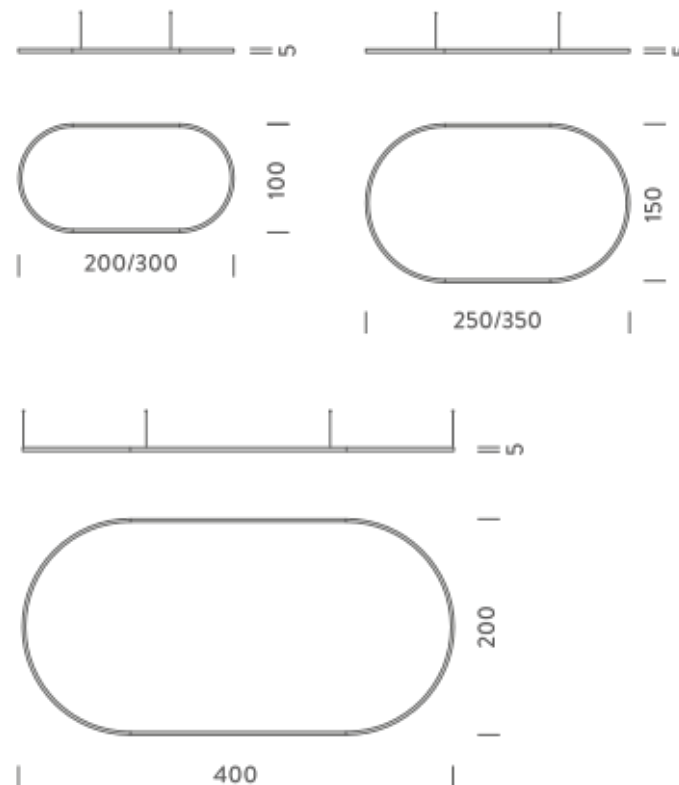

2X1M | DOWNLIGHT - 2700K

LAMPING

Source	Linear LED
Total power	74W
Emission	Diffused orientable
Switching	DALI 1-100%
Tension	110/240V
Color temperature	2700K
Luminous flux	4282lm
Typ CRI	90
Energy class	E
IP class	40
Dimensions	200x100x5cm
Materials	Aluminium
Notes	included: 1 driver WALIMLED100/24, 1 dimmer interface WDIMDALIHP, 1x electrical cable 5m, 4x adjustable metal cables length 3m (including ceiling attachment). Shipped assembled
Customization options	Shapes, sizes
Accessories	Canopy, for concrete ceiling Canopy box, 1 driver, 1 electrical cable Ceiling plate, for false ceiling
Net lamp weight	6 kg

Codes

BZRO17A20G15WBO
BZRO17A20G15WNE
BZRO17A20G15WOR

Structure

white
black
gold

PACKAGE

Package 01 Dimension: 210x110x15 cm / Gross weight: 11,5 kg

Certificazioni

NEMO^{3.000}

2X1M | DOWNLIGHT - 4000K

LAMPING

Source	Linear LED
Total power	74W
Emission	Diffused orientable
Switching	DALI 1-100%
Tension	110/240V
Color temperature	4000K
Luminous flux	5037lm
Typ CRI	90
Energy class	D
IP class	40
Dimensions	200x100x5cm
Materials	Aluminium
Notes	included: 1 driver WALIMLED100/24, 1 dimmer interface WDIMDALIHP, 1x electrical cable 5m, 4x adjustable metal cables length 3m (including ceiling attachment). Shipped assembled
Customization options	Shapes, sizes
Accessories	Canopy, for concrete ceiling Canopy box, 1 driver, 1 electrical cable Ceiling plate, for false ceiling
Net lamp weight	6 kg