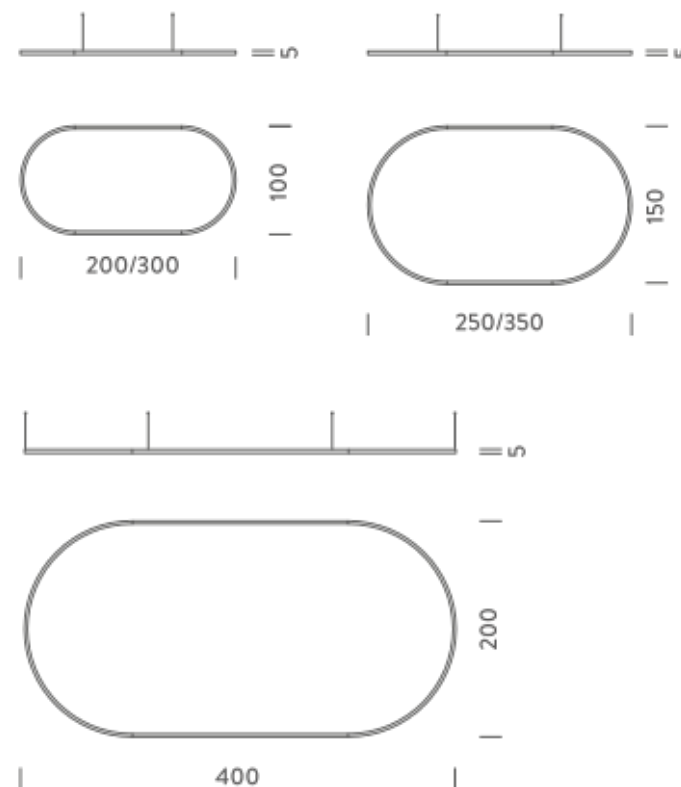

2X1M | DOWNLIGHT - 2700K

LAMPING

Source	Linear LED
Total power	74W
Emission	Diffused orientable
Switching	DALI 1-100%
Tension	110/240V
Color temperature	2700K
Luminous flux	4282lm
Typ CRI	90
Energy class	E
IP class	40
Dimensions	200x100x5cm
Materials	Aluminium
Notes	included: 1 driver WALIMLED100/24, 1 dimmer interface WDIMDALIHP, 1x electrical cable 5m, 4x adjustable metal cables length 3m (including ceiling attachment). Shipped assembled
Customization options	Shapes, sizes
Accessories	Canopy, for concrete ceiling Canopy box, 1 driver, 1 electrical cable Ceiling plate, for false ceiling
Net lamp weight	6 kg

Codes

BZRO16A20G15DBO
BZRO16A20G15DNE
BZRO16A20G15DOR

Structure

white
black
gold

PACKAGE

Package 01 Dimension: 210x110x15 cm / Gross weight: 11,4 kg

Certificazioni

NEMO^{3.000}

2X1M | UP - DOWNLIGHT - 2700K

LAMPING

Source	Linear LED
Total power	148W
Emission	Diffused orientable
Switching	DALI 1-100%
Tension	220/240V
Color temperature	2700K
Luminous flux	8563lm
Typ CRI	90
Energy class	E
IP class	40
Dimensions	200x100x5cm
Materials	Aluminium
Notes	included: 1 driver WALIM150W24VIN, 1 dimmer interface WDIMDALIHP, 2x electrical cables 5m, 4x adjustable metal cables length 3m (including ceiling attachment). Shipped assembled
Customization options	Shapes, sizes
Accessories	Canopy, for concrete ceiling Canopy box, 1 driver, 2 electrical cables Ceiling plate, for false ceiling
Net lamp weight	6,1 kg