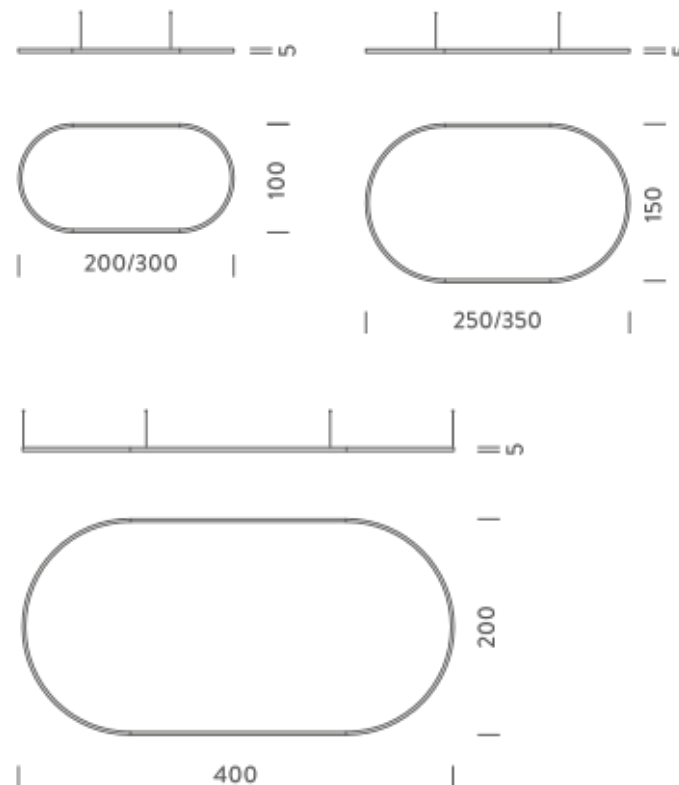

2X1M | DOWNLIGHT - 2700K

LAMPING

Source	Linear LED
Total power	74W
Emission	Diffused orientable
Switching	DALI 1-100%
Tension	110/240V
Color temperature	2700K
Luminous flux	4282lm
Typ CRI	90
Energy class	E
IP class	40
Dimensions	200x100x5cm
Materials	Aluminium
Notes	included: 1 driver WALIMLED100/24, 1 dimmer interface WDIMDALIHP, 1x electrical cable 5m, 4x adjustable metal cables length 3m (including ceiling attachment). Shipped assembled
Customization options	Shapes, sizes
Accessories	Canopy, for concrete ceiling Canopy box, 1 driver, 1 electrical cable Ceiling plate, for false ceiling
Net lamp weight	6 kg

2X1M | UP - DOWNLIGHT - 2700K

LAMPING

Source	Linear LED
Total power	148W
Emission	Diffused orientable
Switching	DALI 1-100%
Tension	220/240V
Color temperature	2700K
Luminous flux	8563lm
Typ CRI	90
Energy class	E
IP class	40
Dimensions	200x100x5cm
Materials	Aluminium
Notes	included: 1 driver WALIM150W24VIN, 1 dimmer interface WDIMDALIHP, 2x electrical cables 5m, 4x adjustable metal cables length 3m (including ceiling attachment). Shipped assembled
Customization options	Shapes, sizes
Accessories	Canopy, for concrete ceiling Canopy box, 1 driver, 2 electrical cables Ceiling plate, for false ceiling
Net lamp weight	6,1 kg

Codes

BZRO16A30G15DBO
BZRO16A30G15DNE
BZRO16A30G15DOR

Structure

white
black
gold

PACKAGE

Package 01 Dimension: 310x100x15 cm / Gross weight: 15,7 kg

Certificazioni

NEMO^{3,000}