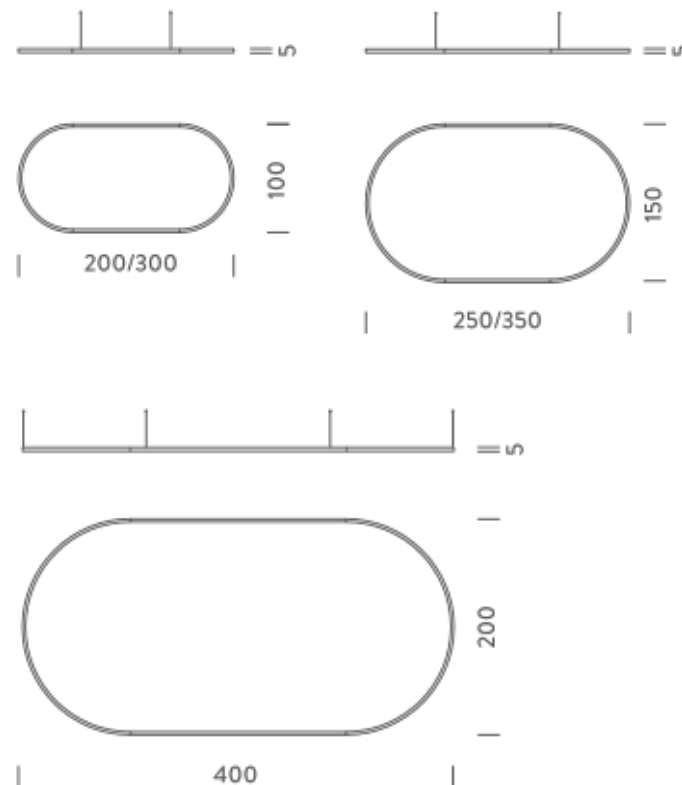

2X1M | DOWNLIGHT - 2700K

LAMPING

Source	Linear LED
Total power	74W
Emission	Diffused orientable
Switching	DALI 1-100%
Tension	110/240V
Color temperature	2700K
Luminous flux	4282lm
Typ CRI	90
Energy class	E
IP class	40
Dimensions	200x100x5cm
Materials	Aluminium
Notes	included: 1 driver WALIMLED100/24, 1 dimmer interface WDIMDALIHP, 1x electrical cable 5m, 4x adjustable metal cables length 3m (including ceiling attachment). Shipped assembled
Customization options	Shapes, sizes
Accessories	Canopy, for concrete ceiling Canopy box, 1 driver, 1 electrical cable Ceiling plate, for false ceiling
Net lamp weight	6 kg

2X1M | UP - DOWNLIGHT - 2700K

LAMPING

Source	Linear LED
Total power	148W
Emission	Diffused orientable
Switching	DALI 1-100%
Tension	220/240V
Color temperature	2700K
Luminous flux	8563lm
Typ CRI	90
Energy class	E
IP class	40
Dimensions	200x100x5cm
Materials	Aluminium
Notes	included: 1 driver WALIM150W24VIN, 1 dimmer interface WDIMDALIHP, 2x electrical cables 5m, 4x adjustable metal cables length 3m (including ceiling attachment). Shipped assembled
Customization options	Shapes, sizes
Accessories	Canopy, for concrete ceiling Canopy box, 1 driver, 2 electrical cables Ceiling plate, for false ceiling
Net lamp weight	6,1 kg

Codes

BZRO16A30G15NBO
BZRO16A30G15NNE
BZRO16A30G15NOR

Structure

white
black
gold

PACKAGE

Package 01 Dimension: 310x100x15 cm / Gross weight: 15,7 kg

Certificazioni

NEMO 3.000