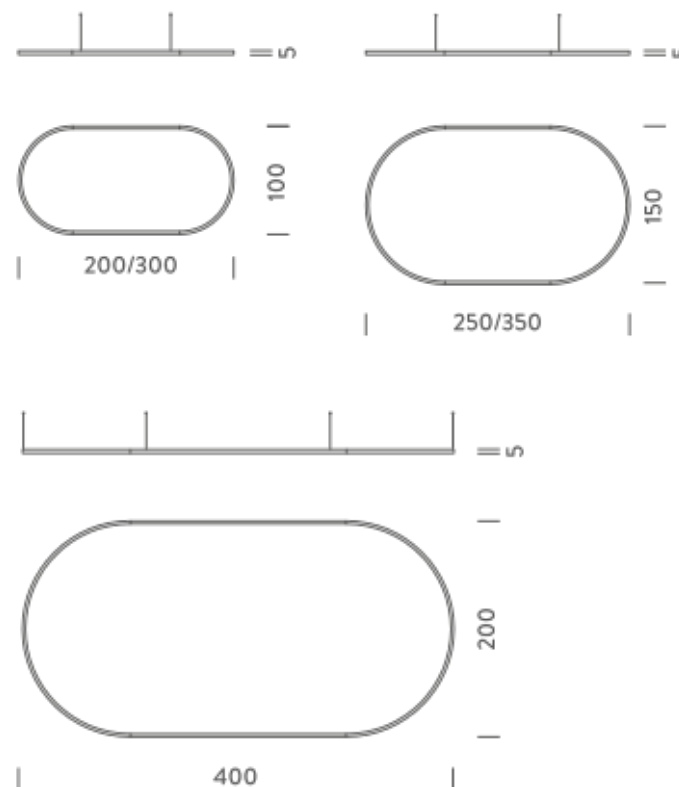

2X1M | DOWNLIGHT - 2700K

LAMPING

Source	Linear LED
Total power	74W
Emission	Diffused orientable
Switching	DALI 1-100%
Tension	110/240V
Color temperature	2700K
Luminous flux	4282lm
Typ CRI	90
Energy class	E
IP class	40
Dimensions	200x100x5cm
Materials	Aluminium
Notes	included: 1 driver WALIMLED100/24, 1 dimmer interface WDIMDALIHP, 1x electrical cable 5m, 4x adjustable metal cables length 3m (including ceiling attachment). Shipped assembled
Customization options	Shapes, sizes
Accessories	Canopy, for concrete ceiling Canopy box, 1 driver, 1 electrical cable Ceiling plate, for false ceiling
Net lamp weight	6 kg

2X1M | UP - DOWNLIGHT - 2700K

LAMPING

Source	Linear LED
Total power	148W
Emission	Diffused orientable
Switching	DALI 1-100%
Tension	220/240V
Color temperature	2700K
Luminous flux	8563lm
Typ CRI	90
Energy class	E
IP class	40
Dimensions	200x100x5cm
Materials	Aluminium
Notes	included: 1 driver WALIM150W24VIN, 1 dimmer interface WDIMDALIHP, 2x electrical cables 5m, 4x adjustable metal cables length 3m (including ceiling attachment). Shipped assembled
Customization options	Shapes, sizes
Accessories	Canopy, for concrete ceiling Canopy box, 1 driver, 2 electrical cables Ceiling plate, for false ceiling
Net lamp weight	6,1 kg

Codes

BZRO16B25G15DBO
BZRO16B25G15DNE
BZRO16B25G15DOR

Structure

white
black
gold

PACKAGE

Package 01 Dimension: 160x160x15 cm / Gross weight: 10,8 kg

Certificazioni

NEMO^{3.000}