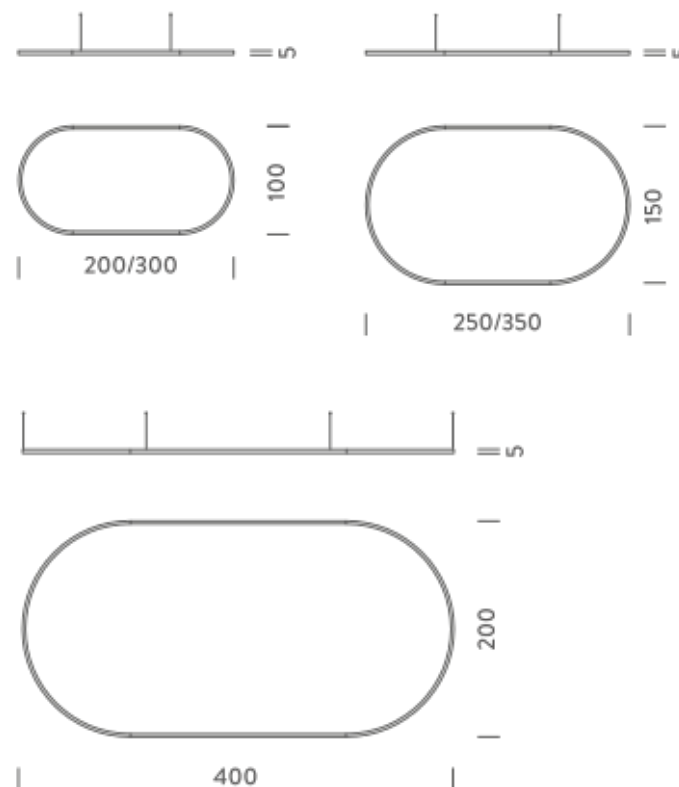

2X1M | UP - DOWNLIGHT - 2700K

LAMPING

Source	Linear LED
Total power	148W
Emission	Diffused orientable
Switching	DALI 1-100%
Tension	220/240V
Color temperature	2700K
Luminous flux	8563lm
Typ CRI	90
Energy class	E
IP class	40
Dimensions	200x100x5cm
Materials	Aluminium
Notes	included: 1 driver WALIM150W24VIN, 1 dimmer interface WDIMDALIHP, 2x electrical cables 5m, 4x adjustable metal cables length 3m (including ceiling attachment). Shipped assembled
Customization options	Shapes, sizes
Accessories	Canopy, for concrete ceiling Canopy box, 1 driver, 2 electrical cables Ceiling plate, for false ceiling
Net lamp weight	6,1 kg

Codes

BZRO17B25G15WBO
BZRO17B25G15WNE
BZRO17B25G15WOR

Structure

white
black
gold

PACKAGE

Package 01 Dimension: 160x160x15 cm / Gross weight: 11,6 kg

Certificazioni

2,5X1,5M | DOWNLIGHT - 4000K

LAMPING

Source	Linear LED
Total power	97W
Emission	Diffused orientable
Switching	DALI 1-100%
Tension	220/240V
Color temperature	4000K
Luminous flux	6576lm
Typ CRI	90
Energy class	D
IP class	40
Dimensions	250x150x5cm
Materials	Aluminium
Notes	included: 1 driver WALIM150W24VIN, 1 dimmer interface WDIMDALIHP, 1x electrical cable 5m, 6x adjustable metal cables length 3m (including ceiling attachment). Shipped in 4 pieces
Customization options	Shapes, sizes
Accessories	Canopy, for concrete ceiling Canopy box, 1 driver, 1 electrical cable Ceiling plate, for false ceiling
Net lamp weight	7,3 kg