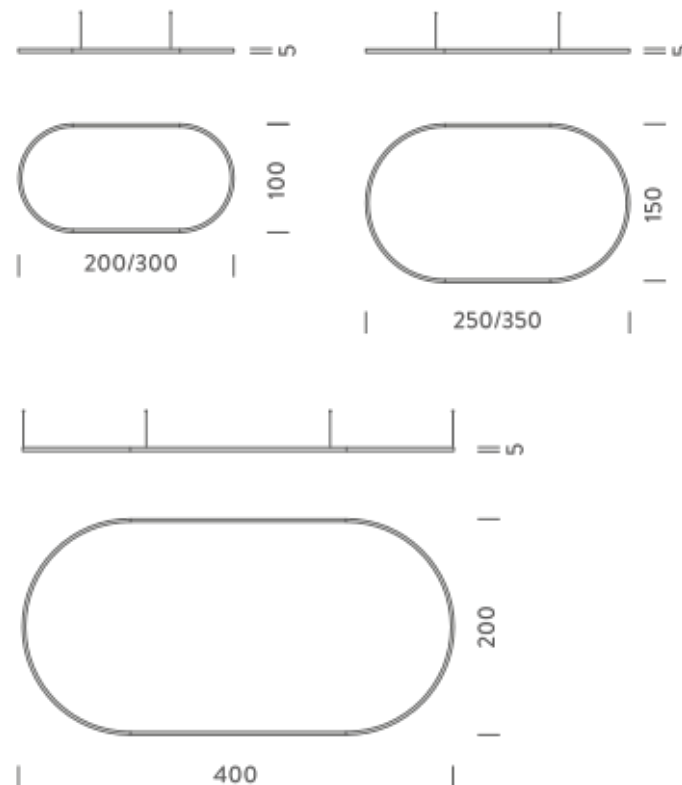

2X1M | DOWNLIGHT - 2700K

LAMPING

Source	Linear LED
Total power	74W
Emission	Diffused orientable
Switching	DALI 1-100%
Tension	110/240V
Color temperature	2700K
Luminous flux	4282lm
Typ CRI	90
Energy class	E
IP class	40
Dimensions	200x100x5cm
Materials	Aluminium
Notes	included: 1 driver WALIMLED100/24, 1 dimmer interface WDIMDALIHP, 1x electrical cable 5m, 4x adjustable metal cables length 3m (including ceiling attachment). Shipped assembled
Customization options	Shapes, sizes
Accessories	Canopy, for concrete ceiling Canopy box, 1 driver, 1 electrical cable Ceiling plate, for false ceiling
Net lamp weight	6 kg

2X1M | UP - DOWNLIGHT - 2700K

LAMPING

Source	Linear LED
Total power	148W
Emission	Diffused orientable
Switching	DALI 1-100%
Tension	220/240V
Color temperature	2700K
Luminous flux	8563lm
Typ CRI	90
Energy class	E
IP class	40
Dimensions	200x100x5cm
Materials	Aluminium
Notes	included: 1 driver WALIM150W24VIN, 1 dimmer interface WDIMDALIHP, 2x electrical cables 5m, 4x adjustable metal cables length 3m (including ceiling attachment). Shipped assembled
Customization options	Shapes, sizes
Accessories	Canopy, for concrete ceiling Canopy box, 1 driver, 2 electrical cables Ceiling plate, for false ceiling
Net lamp weight	6,1 kg

Codes

BZRO16A30G15WBO
BZRO16A30G15WNE
BZRO16A30G15WOR

Structure

white
black
gold

PACKAGE

Package 01 Dimension: 310x100x15 cm / Gross weight: 15,7 kg

Certificazioni

NEMO^{3,000}