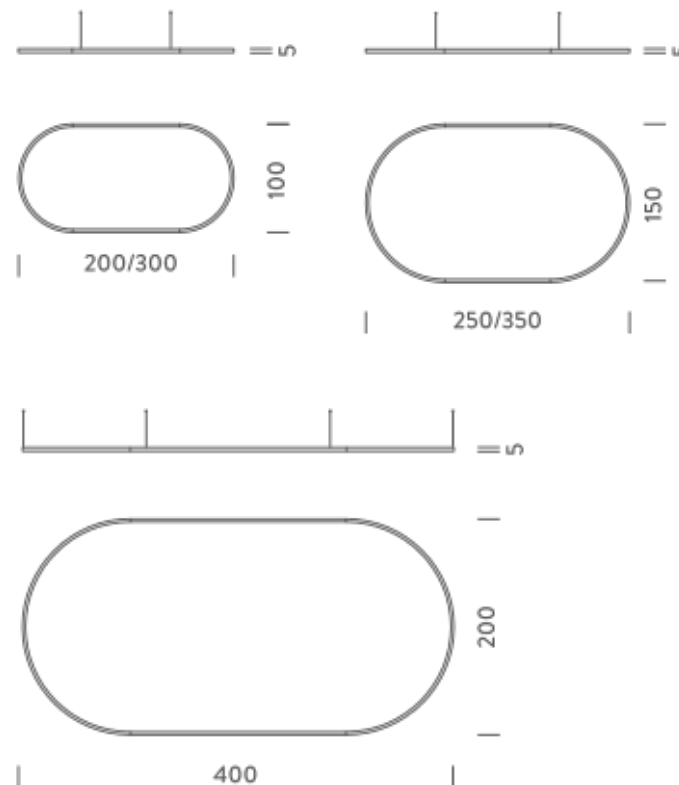

2X1M | DOWNLIGHT - 2700K

LAMPING

Source	Linear LED
Total power	74W
Emission	Diffused orientable
Switching	DALI 1-100%
Tension	110/240V
Color temperature	2700K
Luminous flux	4282lm
Typ CRI	90
Energy class	E
IP class	40
Dimensions	200x100x5cm
Materials	Aluminium
Notes	included: 1 driver WALIMLED100/24, 1 dimmer interface WDIMDALIHP, 1x electrical cable 5m, 4x adjustable metal cables length 3m (including ceiling attachment). Shipped assembled
Customization options	Shapes, sizes
Accessories	Canopy, for concrete ceiling Canopy box, 1 driver, 1 electrical cable Ceiling plate, for false ceiling
Net lamp weight	6 kg

2X1M | UP - DOWNLIGHT - 2700K

LAMPING

Source	Linear LED
Total power	148W
Emission	Diffused orientable
Switching	DALI 1-100%
Tension	220/240V
Color temperature	2700K
Luminous flux	8563lm
Typ CRI	90
Energy class	E
IP class	40
Dimensions	200x100x5cm
Materials	Aluminium
Notes	included: 1 driver WALIM150W24VIN, 1 dimmer interface WDIMDALIHP, 2x electrical cables 5m, 4x adjustable metal cables length 3m (including ceiling attachment). Shipped assembled
Customization options	Shapes, sizes
Accessories	Canopy, for concrete ceiling Canopy box, 1 driver, 2 electrical cables Ceiling plate, for false ceiling
Net lamp weight	6,1 kg

Codes

BZRO17A30G15DBO
BZRO17A30G15DNE
BZRO17A30G15DOR

Structure

white
black
gold

PACKAGE

Package 01 Dimension: 310x100x15 cm / Gross weight: 16 kg

Certificazioni

NEMO^{3,000}