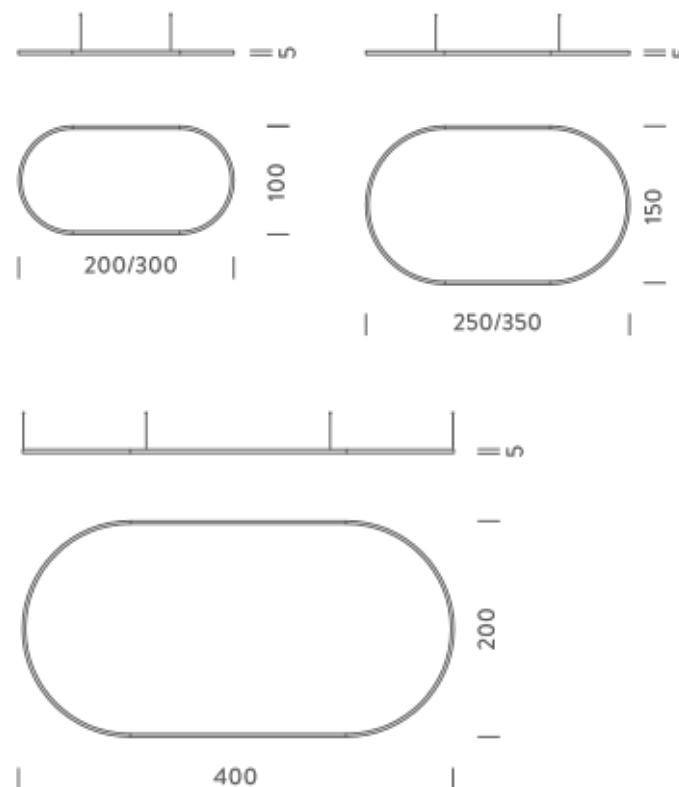

2,5X1,5M | UP - DOWNLIGHT - 4000K

LAMPING

Source	Linear LED
Total power	193W
Emission	Diffused orientable
Switching	DALI 1-100%
Tension	220/240V
Color temperature	4000K
Luminous flux	13152lm
Typ CRI	90
Energy class	D
IP class	40
Dimensions	250x150x5cm
Materials	Aluminium
Notes	included: 1 driver WALIM250W24VIN, 1 dimmer interface WDIMDALIHP, 4x electrical cables 5m, 6x adjustable metal cables length 3m (including ceiling attachment). Shipped in 4 pieces
Customization options	Shapes, sizes
Accessories	Canopy, for concrete ceiling Ceiling plate, for false ceiling
Net lamp weight	8,1 kg

3,5X1,5M | UP - DOWNLIGHT - 2700K

LAMPING

Source	Linear LED
Total power	251W
Emission	Diffused orientable
Switching	DALI 1-100%
Tension	220/240V
Color temperature	2700K
Luminous flux	14511lm
Typ CRI	90
Energy class	E
IP class	40
Dimensions	350x150x5cm
Materials	Aluminium
Notes	included: 2 drivers WALIM150W24VIN, 2x dimmer interface WDIMDALIHP, 4x electrical cables 5m, 6x adjustable metal cables length 3m (including ceiling attachment). Shipped in 4 pieces
Customization options	Shapes, sizes
Accessories	Canopy, for concrete ceiling Ceiling plate, for false ceiling
Net lamp weight	9,9 kg

Codes

BZRO17B35G15DBO
BZRO17B35G15DNE
BZRO17B35G15DOR

Structure

white
black
gold

PACKAGE

Package 01 Dimension: 210x110x15 cm / Gross weight: 15,3 kg

Certificazioni

3,5X1,5M | DOWNLIGHT - 3000K

LAMPING

Source	Linear LED
Total power	125W
Emission	Diffused orientable
Switching	DALI 1-100%
Tension	220/240V
Color temperature	3000K
Luminous flux	7682lm
Typ CRI	90
Energy class	E
IP class	40
Dimensions	350x150x5cm
Materials	Aluminium
Notes	included: 1 driver WALIM150W24VIN, 1 dimmer interface WDIMDALIHP, 1x electrical cable 5m, 6x adjustable metal cables length 3m (including ceiling attachment). Shipped in 4 pieces
Customization options	Shapes, sizes
Accessories	Canopy, for concrete ceiling Canopy box, 1 driver, 1 electrical cable Ceiling plate, for false ceiling
Net lamp weight	9,1 kg