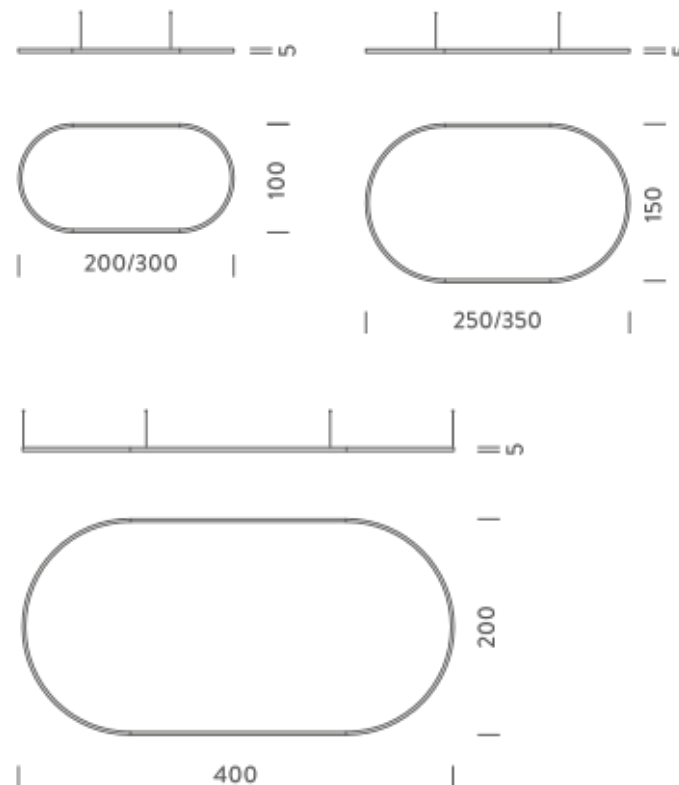

2X1M | DOWNLIGHT - 2700K

LAMPING

Source	Linear LED
Total power	74W
Emission	Diffused orientable
Switching	DALI 1-100%
Tension	110/240V
Color temperature	2700K
Luminous flux	4282lm
Typ CRI	90
Energy class	E
IP class	40
Dimensions	200x100x5cm
Materials	Aluminium
Notes	included: 1 driver WALIMLED100/24, 1 dimmer interface WDIMDALIHP, 1x electrical cable 5m, 4x adjustable metal cables length 3m (including ceiling attachment). Shipped assembled
Customization options	Shapes, sizes
Accessories	Canopy, for concrete ceiling Canopy box, 1 driver, 1 electrical cable Ceiling plate, for false ceiling
Net lamp weight	6 kg

2X1M | UP - DOWNLIGHT - 2700K

LAMPING

Source	Linear LED
Total power	148W
Emission	Diffused orientable
Switching	DALI 1-100%
Tension	220/240V
Color temperature	2700K
Luminous flux	8563lm
Typ CRI	90
Energy class	E
IP class	40
Dimensions	200x100x5cm
Materials	Aluminium
Notes	included: 1 driver WALIM150W24VIN, 1 dimmer interface WDIMDALIHP, 2x electrical cables 5m, 4x adjustable metal cables length 3m (including ceiling attachment). Shipped assembled
Customization options	Shapes, sizes
Accessories	Canopy, for concrete ceiling Canopy box, 1 driver, 2 electrical cables Ceiling plate, for false ceiling
Net lamp weight	6,1 kg

Codes

BZRO16B25G15WBO
BZRO16B25G15WNE
BZRO16B25G15WOR

Structure

white
black
gold

PACKAGE

Package 01 Dimension: 160x160x15 cm / Gross weight: 10,8 kg

Certificazioni

NEMO^{3,000}