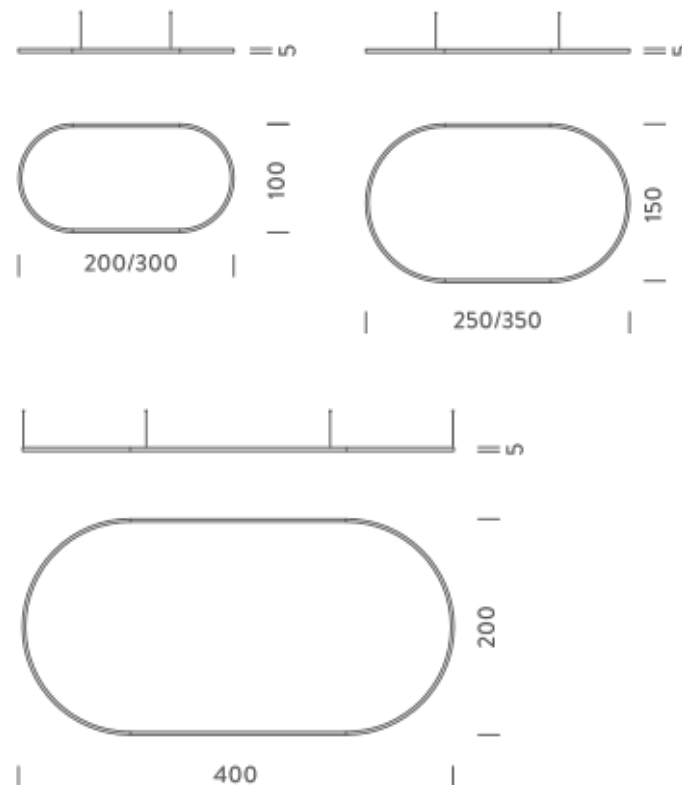

2X1M | DOWNLIGHT - 2700K

LAMPING

Source	Linear LED
Total power	74W
Emission	Diffused orientable
Switching	DALI 1-100%
Tension	110/240V
Color temperature	2700K
Luminous flux	4282lm
Typ CRI	90
Energy class	E
IP class	40
Dimensions	200x100x5cm
Materials	Aluminium
Notes	included: 1 driver WALIMLED100/24, 1 dimmer interface WDIMDALIHP, 1x electrical cable 5m, 4x adjustable metal cables length 3m (including ceiling attachment). Shipped assembled
Customization options	Shapes, sizes
Accessories	Canopy, for concrete ceiling Canopy box, 1 driver, 1 electrical cable Ceiling plate, for false ceiling
Net lamp weight	6 kg

2X1M | UP - DOWNLIGHT - 2700K

LAMPING

Source	Linear LED
Total power	148W
Emission	Diffused orientable
Switching	DALI 1-100%
Tension	220/240V
Color temperature	2700K
Luminous flux	8563lm
Typ CRI	90
Energy class	E
IP class	40
Dimensions	200x100x5cm
Materials	Aluminium
Notes	included: 1 driver WALIM150W24VIN, 1 dimmer interface WDIMDALIHP, 2x electrical cables 5m, 4x adjustable metal cables length 3m (including ceiling attachment). Shipped assembled
Customization options	Shapes, sizes
Accessories	Canopy, for concrete ceiling Canopy box, 1 driver, 2 electrical cables Ceiling plate, for false ceiling
Net lamp weight	6,1 kg

2,5X1,5M | DOWNLIGHT - 2700K

LAMPING

Source	Linear LED
Total power	97W
Emission	Diffused orientable
Switching	DALI 1-100%
Tension	220/240V
Color temperature	2700K
Luminous flux	5589lm
Typ CRI	90
Energy class	E
IP class	40
Dimensions	250x150x5cm
Materials	Aluminium
Notes	included: 1 driver WALIM150W24VIN, 1 dimmer interface WDIMDALIHP, 1x electrical cable 5m, 6x adjustable metal cables length 3m (including ceiling attachment). Shipped in 4 pieces
Customization options	Shapes, sizes
Accessories	Canopy, for concrete ceiling Canopy box, 1 driver, 1 electrical cable Ceiling plate, for false ceiling
Net lamp weight	7,3 kg