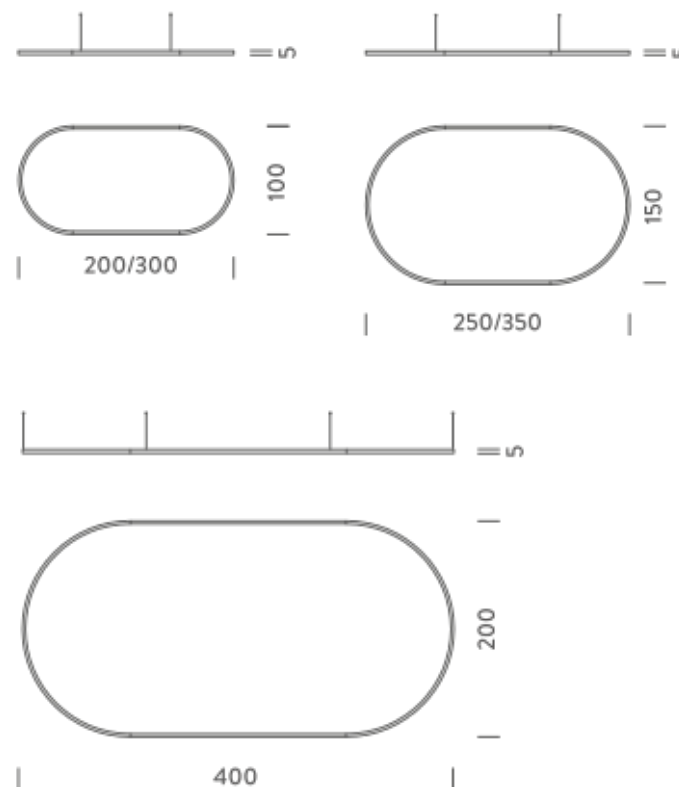

2,5X1,5M | UP - DOWNLIGHT - 4000K

LAMPING

Source	Linear LED
Total power	193W
Emission	Diffused orientable
Switching	DALI 1-100%
Tension	220/240V
Color temperature	4000K
Luminous flux	13152lm
Typ CRI	90
Energy class	D
IP class	40
Dimensions	250x150x5cm
Materials	Aluminium
Notes	included: 1 driver WALIM250W24VIN, 1 dimmer interface WDIMDALIHP, 4x electrical cables 5m, 6x adjustable metal cables length 3m (including ceiling attachment). Shipped in 4 pieces
Customization options	Shapes, sizes
Accessories	Canopy, for concrete ceiling Ceiling plate, for false ceiling
Net lamp weight	8,1 kg

Codes

BZRO17B25G15NBO
BZRO17B25G15NNE
BZRO17B25G15NOR

Structure

white
black
gold

PACKAGE

Package 01 Dimension: 160x160x15 cm / Gross weight: 11,6 kg

Certificazioni

3,5X1,5M | DOWNLIGHT - 2700K

LAMPING

Source	Linear LED
Total power	125W
Emission	Diffused orientable
Switching	DALI 1-100%
Tension	220/240V
Color temperature	2700K
Luminous flux	7255lm
Typ CRI	90
Energy class	E
IP class	40
Dimensions	350x150x5cm
Materials	Aluminium
Notes	included: 1 driver WALIM150W24VIN, 1 dimmer interface WDIMDALIHP, 1x electrical cable 5m, 6x adjustable metal cables length 3m (including ceiling attachment). Shipped in 4 pieces
Customization options	Shapes, sizes
Accessories	Canopy, for concrete ceiling Canopy box, 1 driver, 1 electrical cable Ceiling plate, for false ceiling
Net lamp weight	9,1 kg