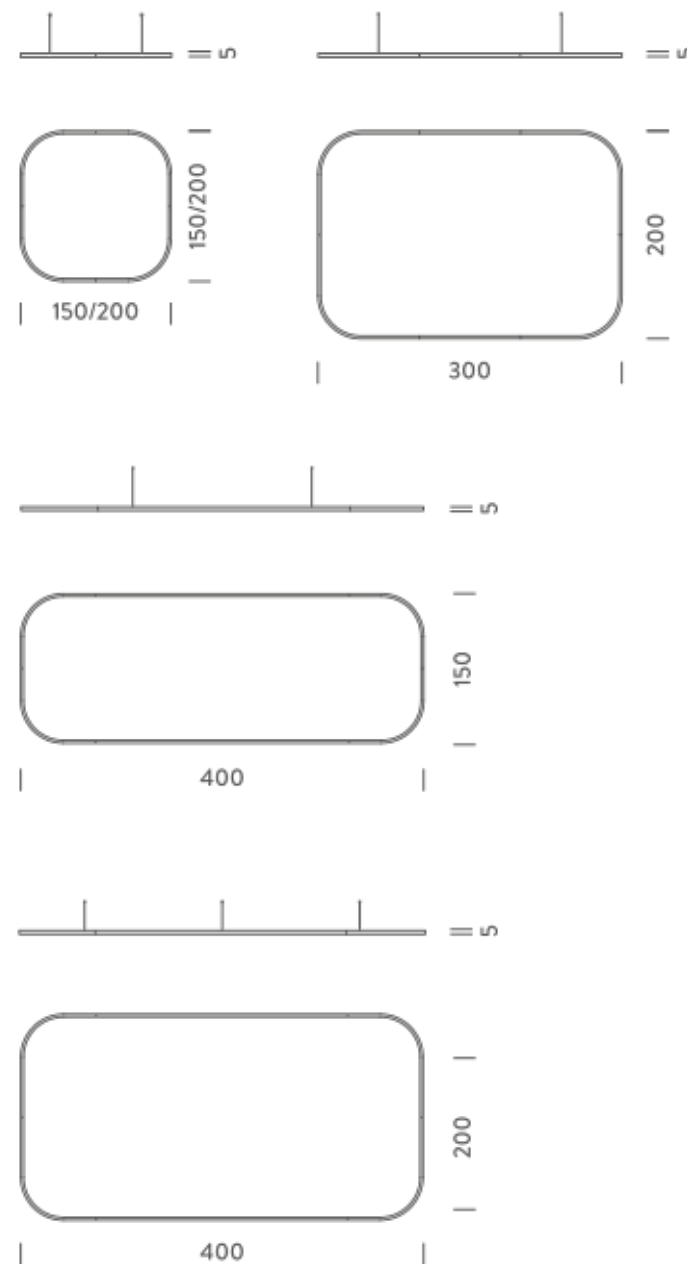

Source	Linear LED
Total power	149W
Emission	Diffused orientable
Switching	DALI 1-100%
Tension	220/240V
Color temperature	4000K
Luminous flux	10114lm
Typ CRI	90
Energy class	D
IP class	40
Dimensions	400x150x5cm
Materials	Aluminium
Notes	included: 1 driver WALIM150W24VIN, 1 dimmer interface WDIMDALIHP, 4 electrical cables 5m, 6x adjustable metal cables length 3m (including ceiling attachment). Shipped in 4 pieces
Customization options	Shapes, sizes
Accessories	Canopy, for concrete ceiling Ceiling plate, for false ceiling
Net lamp weight	11,3 kg

4X1,5M | UP - DOWNLIGHT - 4000K

LAMPING

Source	Linear LED
Total power	297W
Emission	Diffused orientable
Switching	DALI 1-100%
Tension	220/240V
Color temperature	4000K
Luminous flux	20227lm
Typ CRI	90
Energy class	D
IP class	40
Dimensions	400x150x5cm
Materials	Aluminium
Notes	included: 2 drivers WALIM150W24VIN, 2x dimmer interface WDIMDALIHP, 4 electrical cables 5m, 4x adjustable metal cables length 3m (including ceiling attachment). Shipped in 4 pieces
Customization options	Shapes, sizes
Accessories	Canopy, for concrete ceiling Canopy box, 1 driver, 2 electrical cables Ceiling plate, for false ceiling
Net lamp weight	12,1 kg

Source	Linear LED
Total power	163W
Emission	Diffused orientable
Switching	DALI 1-100%
Tension	220/240V
Color temperature	2700K
Luminous flux	9430lm
Typ CRI	90
Energy class	E
IP class	40
Dimensions	400x200x5cm
Materials	Aluminium
Notes	included: 1 driver WALIM250W24VIN, 1 dimmer interface WDIMDALIHP, 4 electrical cables 5m, 6x adjustable metal cables length 3m (including ceiling attachment). Shipped in 4 pieces
Customization options	Shapes, sizes
Accessories	Canopy, for concrete ceiling Ceiling plate, for false ceiling
Net lamp weight	12,3 kg

Codes

BZRQ1612G15DBO
BZRQ1612G15DNE
BZRQ1612G15DOR

PACKAGE

Package 01

Structure

white
black
gold

Dimension: 310x110x15 cm / Gross weight: 20,3 kg

4X2M | UP - DOWNLIGHT - 2700K