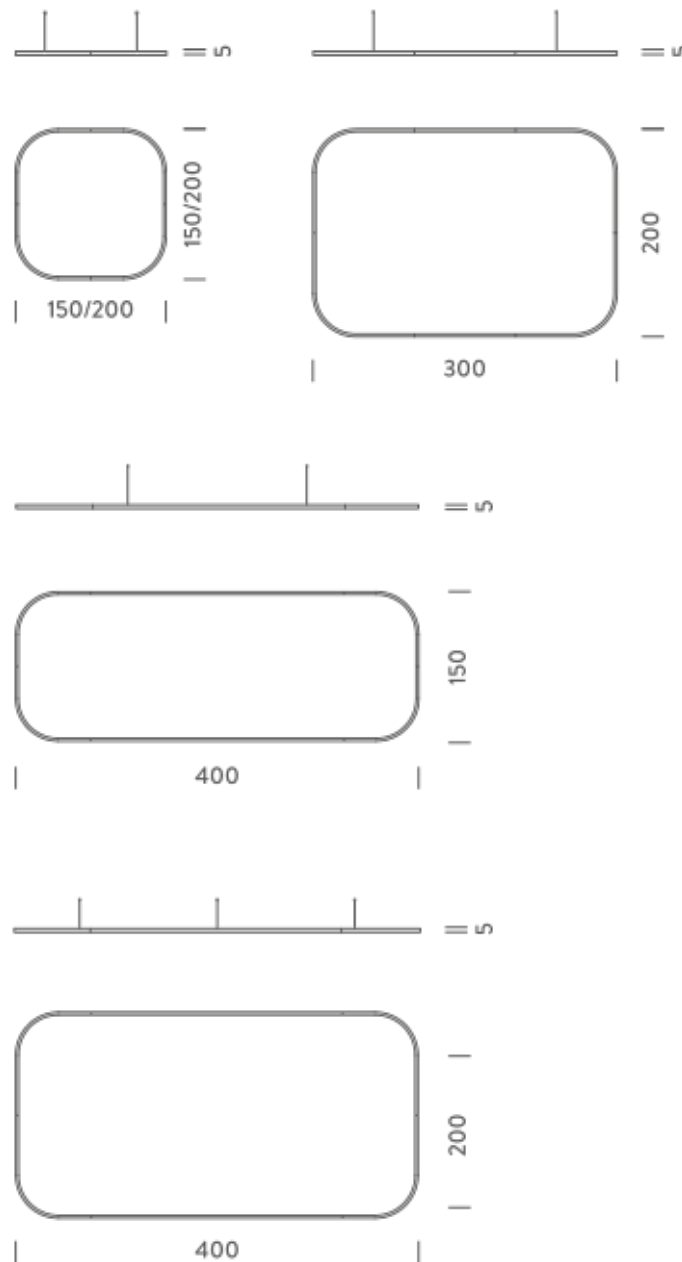

2X2M | DOWNLIGHT - 3000K

LAMPING

Source	Linear LED
Total power	105W
Emission	Diffused orientable
Switching	DALI 1-100%
Tension	220/240V
Color temperature	3000K
Luminous flux	6456lm
Typ CRI	90
Energy class	E
IP class	40
Dimensions	200x200x5cm
Materials	Aluminium
Notes	included: 1 driver WALIM150W24VIN, 1 dimmer interface WDIMDALIHP, 1 electrical cable 5m, 4x adjustable metal cables length 3m (including ceiling attachment). Shipped in 2 pieces
Customization options	Shapes, sizes
Accessories	Canopy, for concrete ceiling | Canopy box, 1 driver, 1 electrical cable | Ceiling plate, for false ceiling
Net lamp weight	7,8 kg

Codes

BZRQ1608G15WBO
BZRQ1608G15WNE
BZRQ1608G15WOR

PACKAGE

Package 01 Dimension: 210x110x15 cm / Gross weight: 13,2 kg

Certificazioni

NEMO^{3,000}