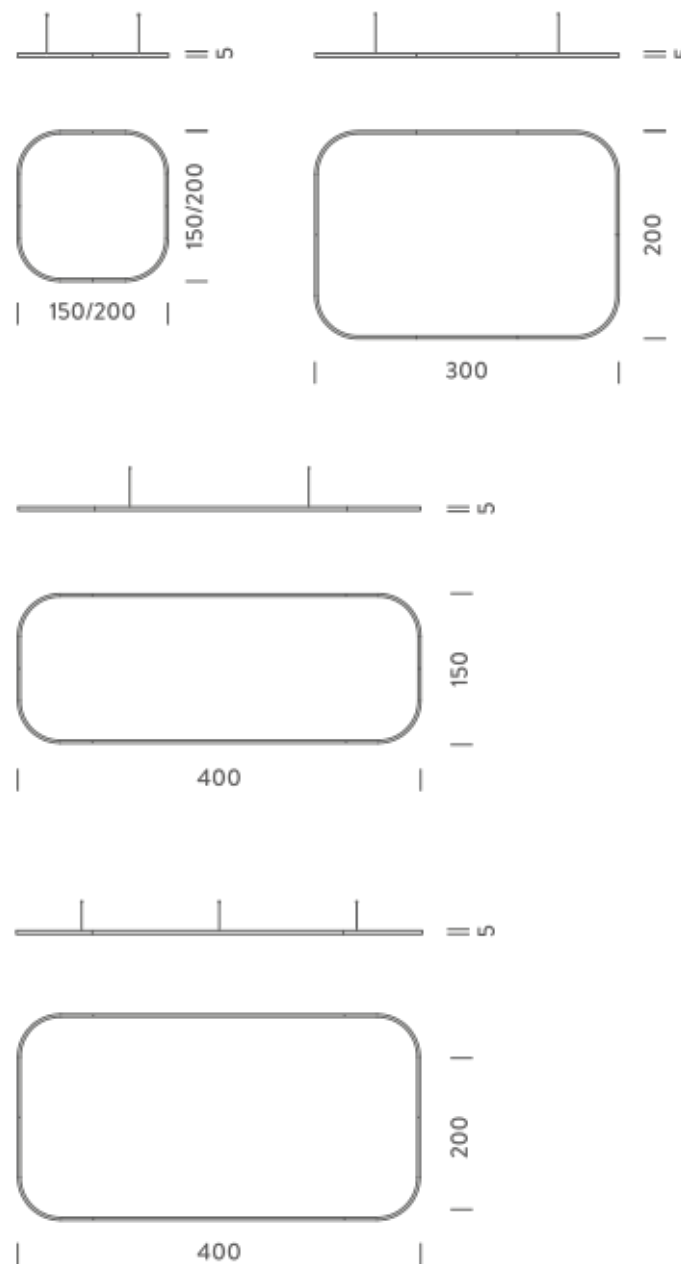

Source	Linear LED
Total power	134W
Emission	Diffused orientable
Switching	DALI 1-100%
Tension	220/240V
Color temperature	4000K
Luminous flux	9134lm
Typ CRI	90
Energy class	D
IP class	40
Dimensions	300x200x5cm
Materials	Aluminium
Notes	included: 1 driver WALIM150W24VIN, 1 dimmer interface WDIMDALIHP, 2 electrical cables 5m, 4x adjustable metal cables length 3m (including ceiling attachment). Shipped in 2 pieces
Customization options	Shapes, sizes
Accessories	Canopy, for concrete ceiling Canopy box, 1 driver, 2 electrical cables Ceiling plate, for false ceiling
Net lamp weight	9,9 kg

Source	Linear LED
Total power	268W
Emission	Diffused orientable
Switching	DALI 1-100%
Tension	220/240V
Color temperature	4000K
Luminous flux	18267lm
Typ CRI	90
Energy class	D
IP class	40
Dimensions	300x200x5cm
Materials	Aluminium
Notes	included: 2 drivers WALIM150W24VIN, 2x dimmer interface WDIMDALIHP, 2 electrical cables 5m, 4x adjustable metal cables length 3m (including ceiling attachment). Shipped in 2 pieces
Customization options	Shapes, sizes
Accessories	Canopy, for concrete ceiling Ceiling plate, for false ceiling
Net lamp weight	10,7 kg

black

gold

Dimension: 310x110x15 cm / Gross weight: 19,3 kg

Certificazioni

NEMO^{3,000}

4X1,5M | UP - DOWNLIGHT - 2700K

LAMPING

Source	Linear LED
Total power	297W
Emission	Diffused orientable
Switching	DALI 1-100%
Tension	220/240V
Color temperature	2700K
Luminous flux	17193lm
Typ CRI	90
Energy class	E
IP class	40
Dimensions	400x150x5cm
Materials	Aluminium
Notes	included: 2 drivers WALIM150W24VIN, 2x dimmer interface WDIMDALIHP, 4 electrical cables 5m, 4x adjustable metal cables length 3m (including ceiling attachment). Shipped in 4 pieces
Customization options	Shapes, sizes
Accessories	Canopy, for concrete ceiling Canopy box, 1 driver, 2 electrical cables Ceiling plate, for false ceiling
Net lamp weight	12,1 kg