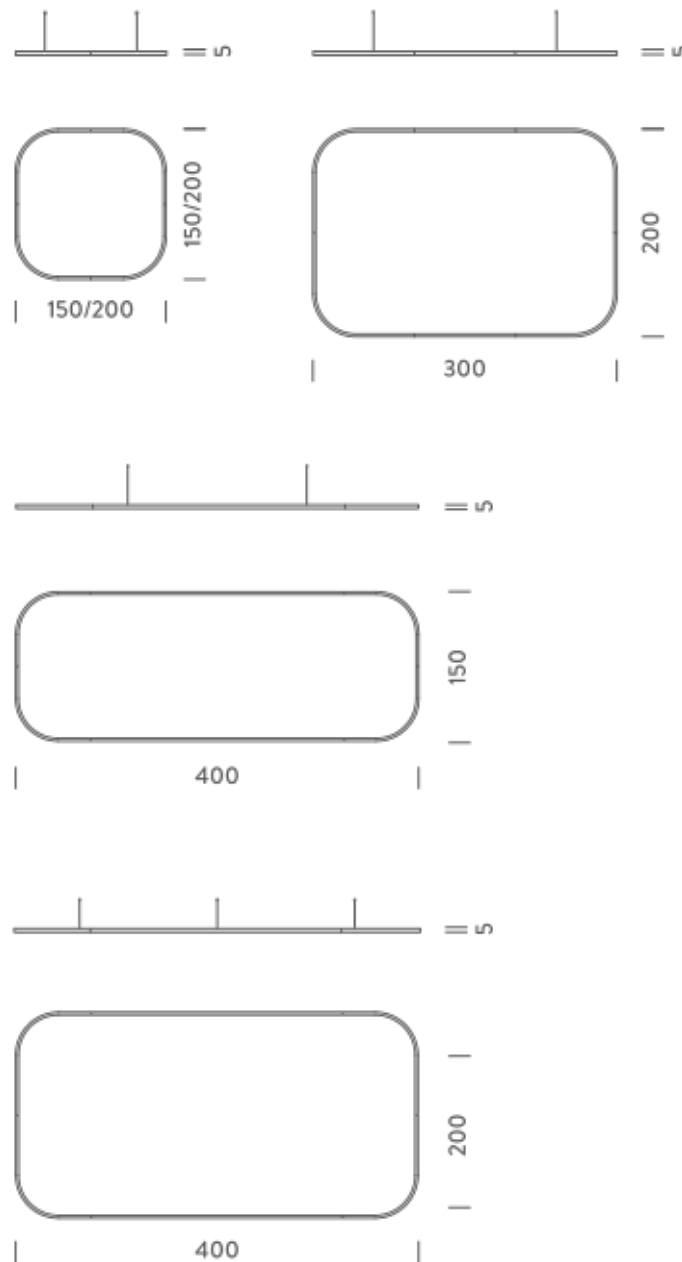

2X2M | UP - DOWNLIGHT - 3000K

LAMPING

Source	Linear LED
Total power	211W
Emission	Diffused orientable
Switching	DALI 1-100%
Tension	220/240V
Color temperature	3000K
Luminous flux	12912lm
Typ CRI	90
Energy class	E
IP class	40
Dimensions	200x200x5cm
Materials	Aluminium
Notes	included: 1 driver WALIM250W24VIN, 1 dimmer interface WDIMDALIHP, 2 electrical cables 5m, 4x adjustable metal cables length 3m (including ceiling attachment). Shipped in 2 pieces
Customization options	Shapes, sizes
Accessories	Canopy, for concrete ceiling | Canopy box, 1 driver, 2 electrical cables | Ceiling plate, for false ceiling
Net lamp weight	8,1 kg

Codes

BZRQ1716G15WBO
BZRQ1716G15WNE
BZRQ1716G15WOR

PACKAGE

Package 01 Dimension: 210x110x15 cm / Gross weight: 13,5 kg

Certificazioni

NEMO s.p.a.