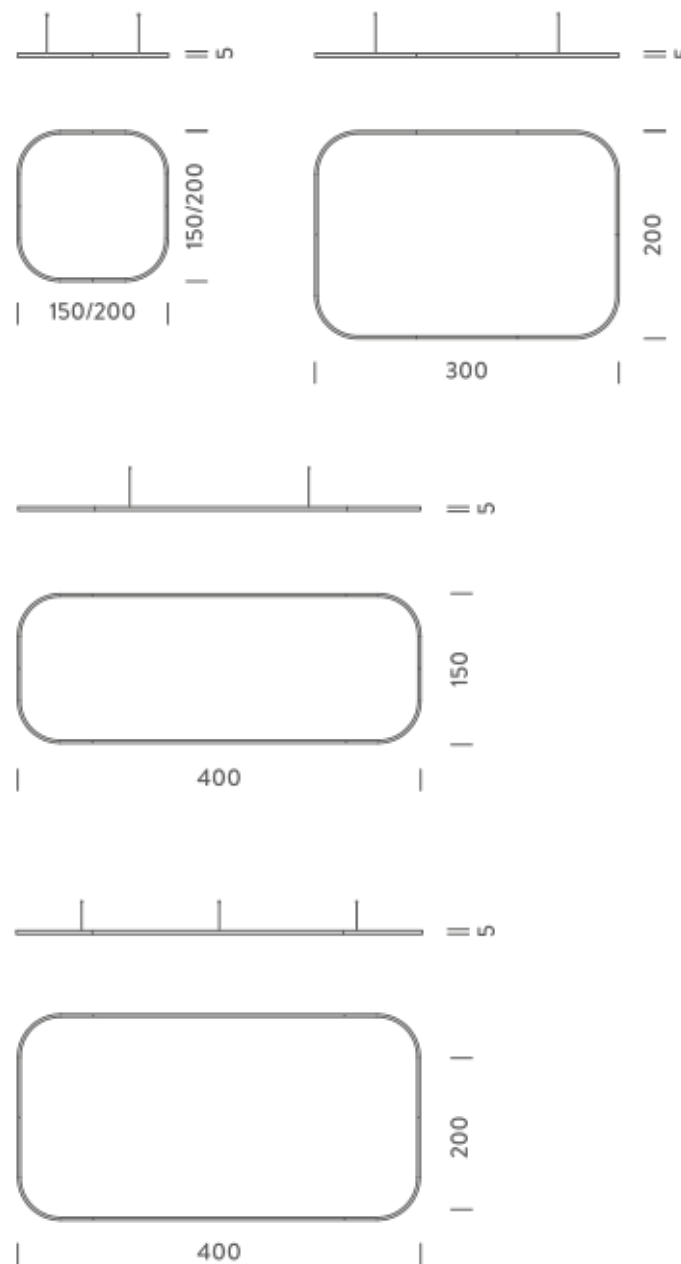

4X1,5M | UP - DOWNLIGHT - 4000K

LAMPING

Source	Linear LED
Total power	297W
Emission	Diffused orientable
Switching	DALI 1-100%
Tension	220/240V
Color temperature	4000K
Luminous flux	20227lm
Typ CRI	90
Energy class	D
IP class	40
Dimensions	400x150x5cm
Materials	Aluminium
Notes	included: 2 drivers WALIM150W24VIN, 2x dimmer interface WDIMDALIHP, 4 electrical cables 5m, 4x adjustable metal cables length 3m (including ceiling attachment). Shipped in 4 pieces
Customization options	Shapes, sizes
Accessories	Canopy, for concrete ceiling Canopy box, 1 driver, 2 electrical cables Ceiling plate, for false ceiling
Net lamp weight	12,1 kg

Codes

BZRQ1724G15WBO
BZRQ1724G15WNE
BZRQ1724G15WOR

PACKAGE

Package 01

Structure

white
black
gold

Dimension: 310x110x15 cm / Gross weight: 21,2 kg

Certificazioni