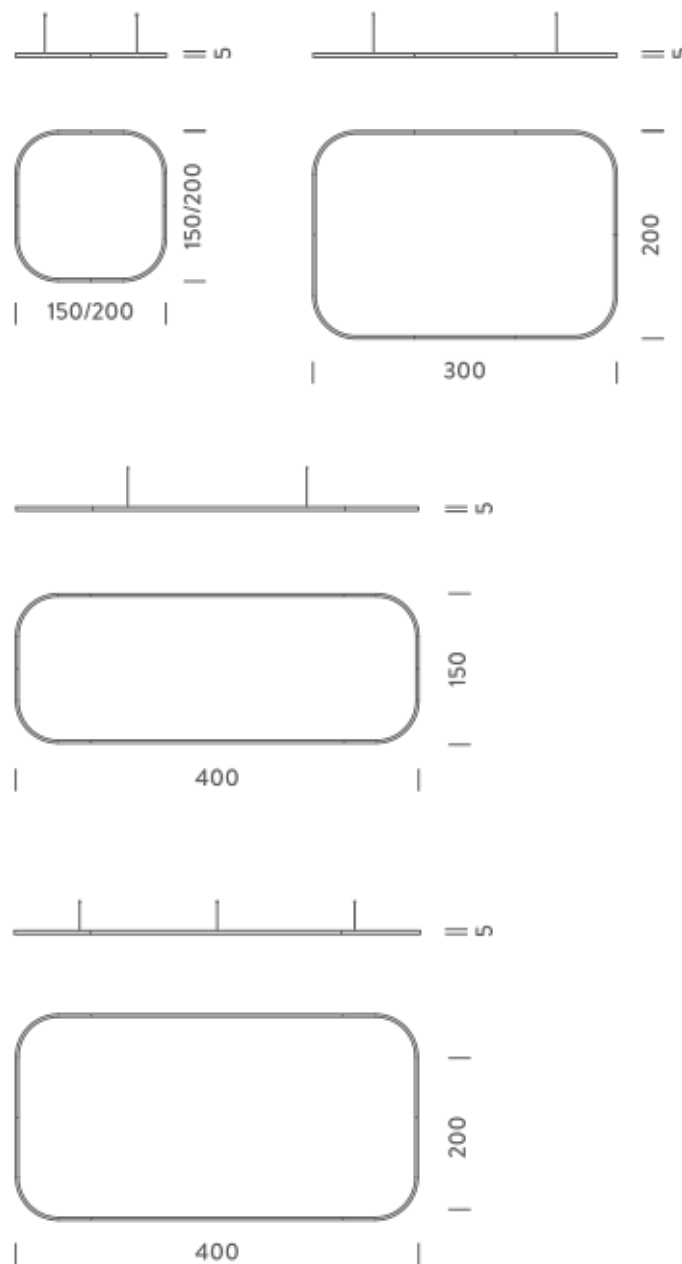

3X2M | DOWNLIGHT - 3000K

LAMPING

Source	Linear LED
Total power	134W
Emission	Diffused orientable
Switching	DALI 1-100%
Tension	220/240V
Color temperature	3000K
Luminous flux	8220lm
Typ CRI	90
Energy class	E
IP class	40
Dimensions	300x200x5cm
Materials	Aluminium
Notes	included: 1 driver WALIM150W24VIN, 1 dimmer interface WDIMDALIHP, 2 electrical cables 5m, 4x adjustable metal cables length 3m (including ceiling attachment). Shipped in 2 pieces
Customization options	Shapes, sizes
Accessories	Canopy, for concrete ceiling | Canopy box, 1 driver, 2 electrical cables | Ceiling plate, for false ceiling
Net lamp weight	9,9 kg

Codes

BZRQ1610G15WBO
BZRQ1610G15WNE
BZRQ1610G15WOR

PACKAGE

Package 01

Structure

white
black
gold

Dimension: 310x110x15 cm / Gross weight: 17,9 kg

Certificazioni

NEMO