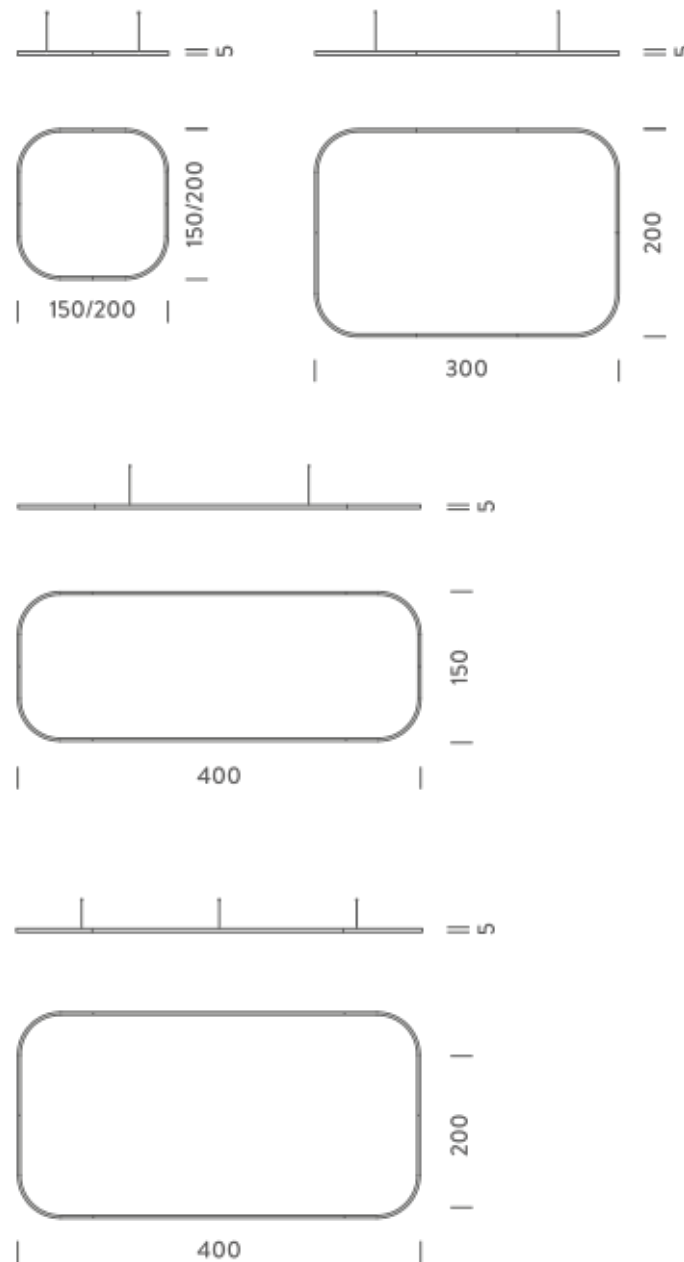

1,5X1,5M | DOWNLIGHT - 2700K

LAMPING

Source	Linear LED
Total power	77W
Emission	Diffused orientable
Switching	DALI 1-100%
Tension	110/240V
Color temperature	2700K
Luminous flux	4432lm
Typ CRI	90
Energy class	E
IP class	40
Dimensions	150x150x5cm
Materials	Aluminium
Notes	included: 1 driver WALIMLED100/24, 1 dimmer interface WDIMDALIHP, 1 electrical cable 5m, 4x adjustable metal cables length 3m (including ceiling attachment). Shipped assembled
Customization options	Shapes, sizes
Accessories	Canopy, for concrete ceiling Canopy box, 1 driver, 1 electrical cable Ceiling plate, for false ceiling
Net lamp weight	6,1 kg

Source	Linear LED
Total power	154W
Emission	Diffused orientable
Switching	DALI 1-100%
Tension	220/240V
Color temperature	3000K
Luminous flux	9384lm
Typ CRI	90
Energy class	E
IP class	40
Dimensions	150x150x5cm
Materials	Aluminium
Notes	included: 1 driver WALIM250W24VIN, 1 dimmer interface WDIMDALIHP, 1 electrical cable 5m, 4x adjustable metal cables length 3m (including ceiling attachment). Shipped assembled
Customization options	Shapes, sizes
Accessories	Canopy, for concrete ceiling Canopy box, 1 driver, 1 electrical cable Ceiling plate, for false ceiling
Net lamp weight	6,1 kg

8,1 kg

Structure

white
black
gold

PACKAGE

Package 01

Dimension: 210x110x15 cm / Gross weight: 13,5 kg

Certificazioni

NEMO^{3.000}

2X2M | DOWNLIGHT - 3000K

LAMPING

Source	Linear LED
Total power	105W
Emission	Diffused orientable
Switching	DALI 1-100%
Tension	220/240V
Color temperature	3000K
Luminous flux	6456lm
Typ CRI	90
Energy class	E
IP class	40
Dimensions	200x200x5cm
Materials	Aluminium
Notes	included: 1 driver WALIM150W24VIN, 1 dimmer interface WDIMDALIHP, 1 electrical cable 5m, 4x adjustable metal cables length 3m (including ceiling attachment). Shipped in 2 pieces
Customization options	Shapes, sizes
Accessories	Canopy, for concrete ceiling Canopy box, 1 driver, 1 electrical cable Ceiling plate, for false ceiling
Net lamp weight	7,8 kg