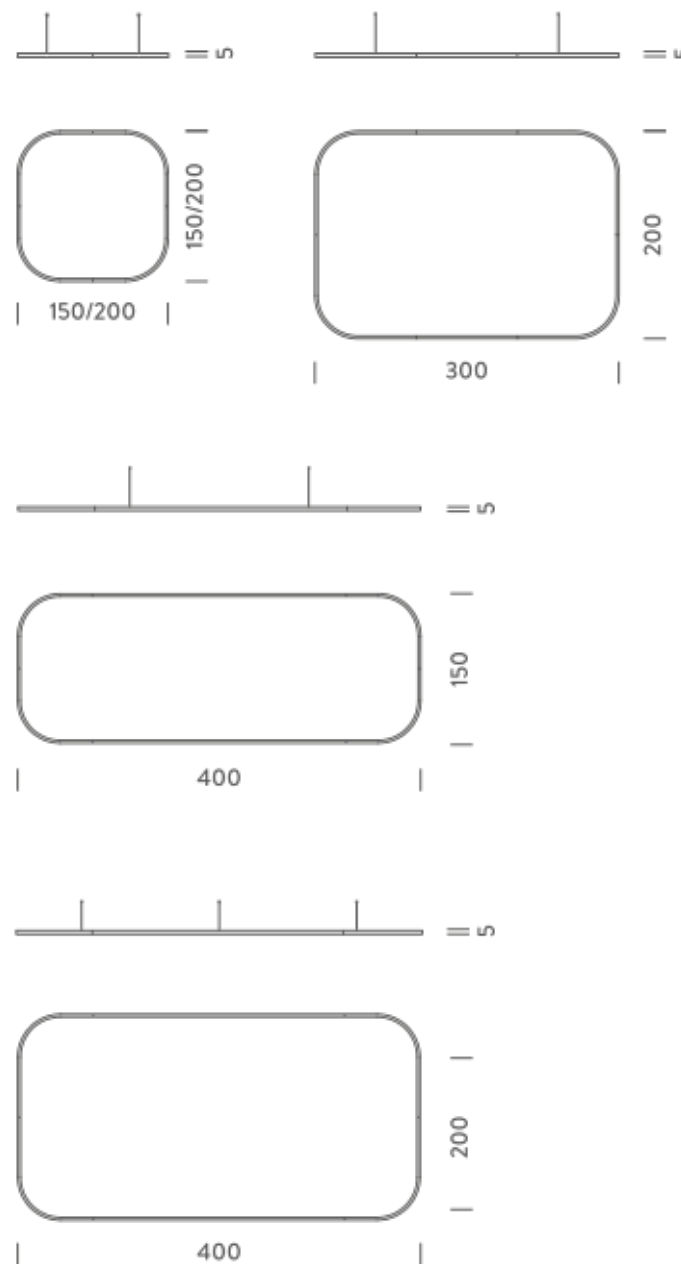

Source	Linear LED
Total power	268W
Emission	Diffused orientable
Switching	DALI 1-100%
Tension	220/240V
Color temperature	4000K
Luminous flux	18267lm
Typ CRI	90
Energy class	D
IP class	40
Dimensions	300x200x5cm
Materials	Aluminium
Notes	included: 2 drivers WALIM150W24VIN, 2x dimmer interface WDIMDALIHP, 2 electrical cables 5m, 4x adjustable metal cables length 3m (including ceiling attachment). Shipped in 2 pieces
Customization options	Shapes, sizes
Accessories	Canopy, for concrete ceiling Ceiling plate, for false ceiling
Net lamp weight	10,7 kg

Source	Linear LED
Total power	149W
Emission	Diffused orientable
Switching	DALI 1-100%
Tension	220/240V
Color temperature	3000K
Luminous flux	9102lm
Typ CRI	90
Energy class	E
IP class	40
Dimensions	400x150x5cm
Materials	Aluminium
Notes	included: 1 driver WALIM150W24VIN, 1 dimmer interface WDIMDALIHP, 4 electrical cables 5m, 6x adjustable metal cables length 3m (including ceiling attachment). Shipped in 4 pieces
Customization options	Shapes, sizes
Accessories	Canopy, for concrete ceiling Ceiling plate, for false ceiling
Net lamp weight	11,3 kg

4X1,5M | UP - DOWNLIGHT - 3000K

LAMPING

Source	Linear LED
Total power	297W
Emission	Diffused orientable
Switching	DALI 1-100%
Tension	220/240V
Color temperature	3000K
Luminous flux	18204lm
Typ CRI	90
Energy class	E
IP class	40
Dimensions	400x150x5cm
Materials	Aluminium
Notes	included: 2 drivers WALIM150W24VIN, 2x dimmer interface WDIMDALIHP, 4 electrical cables 5m, 4x adjustable metal cables length 3m (including ceiling attachment). Shipped in 4 pieces
Customization options	Shapes, sizes
Accessories	Canopy, for concrete ceiling Canopy box, 1 driver, 2 electrical cables Ceiling plate, for false ceiling
Net lamp weight	12,1 kg