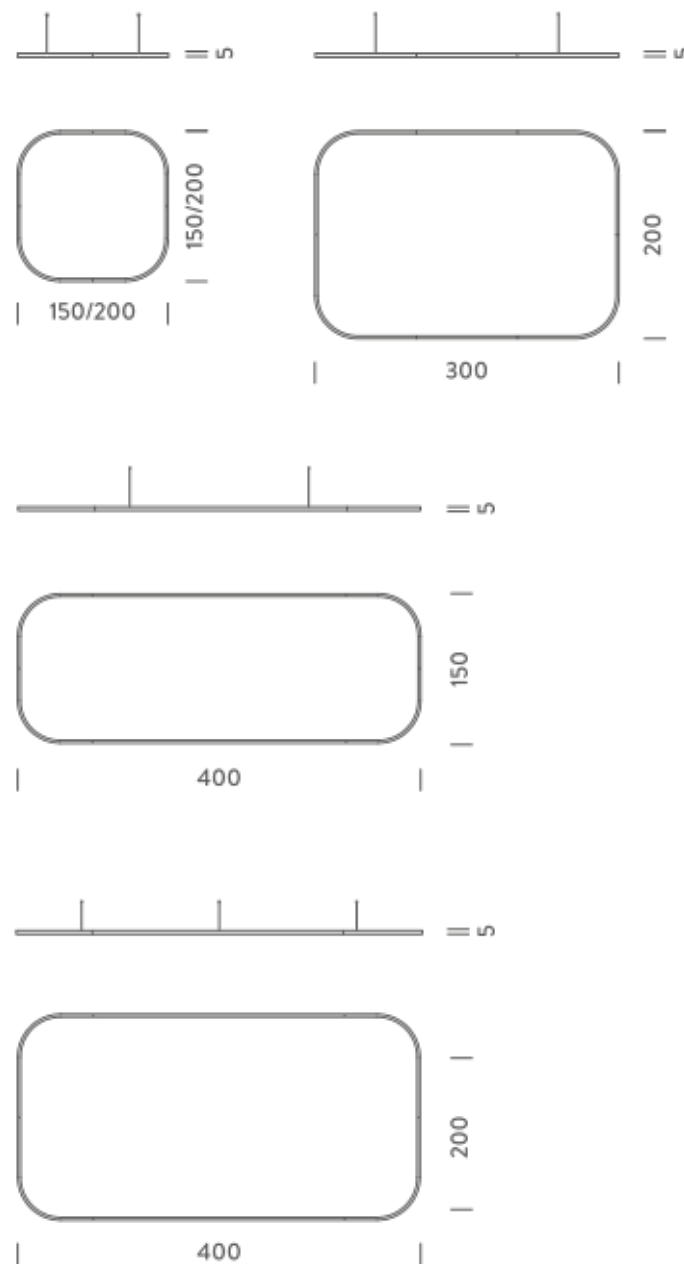

Shapes, sizes

Accessories

Canopy, for concrete ceiling | Ceiling plate, for false ceiling

Net lamp weight

12,3 kg

Codes

BZRQ1612G15NBO
BZRQ1612G15NNE
BZRQ1612G15NOR

Structure

white
black
gold

PACKAGE

Package 01

Dimension: 310x110x15 cm / Gross weight: 20,3 kg

Certificazioni

4X2M | UP - DOWNLIGHT - 4000K

LAMPING

Source	Linear LED
Total power	326W
Emission	Diffused orientable
Switching	DALI 1-100%
Tension	220/240V
Color temperature	4000K
Luminous flux	22187lm
Initial luminaire efficacy	35lm/W
Typ CRI	90
Energy class	D
IP class	40
Dimensions	400x200x5cm
Materials	Aluminium
Ambient temperature range	0°C / 35°
Performance ambient temperature	25°
Notes	included: 2 drivers WALIM250W24VIN, 2x dimmer interface WDIMDALIHP, 4 electrical cables 5m, 6x adjustable metal cables length 3m (including ceiling attachment). Shipped in 4 pieces
Customization options	Shapes, sizes
Accessories	Canopy, for concrete ceiling Ceiling plate, for false ceiling
Net lamp weight	13,2 kg