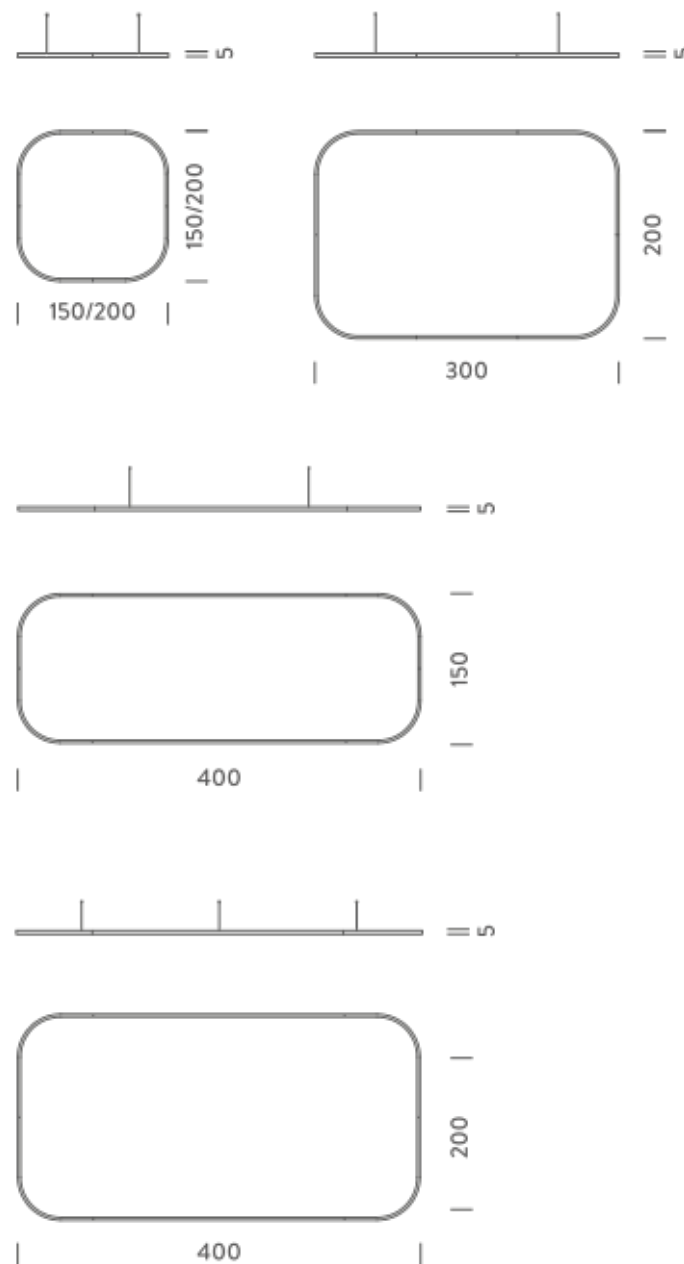

3X2M | UP - DOWNLIGHT - 4000K

LAMPING

Source	Linear LED
Total power	268W
Emission	Diffused orientable
Switching	DALI 1-100%
Tension	220/240V
Color temperature	4000K
Luminous flux	18267lm
Typ CRI	90
Energy class	D
IP class	40
Dimensions	300x200x5cm
Materials	Aluminium
Notes	included: 2 drivers WALIM150W24VIN, 2x dimmer interface WDIMDALIHP, 2 electrical cables 5m, 4x adjustable metal cables length 3m (including ceiling attachment). Shipped in 2 pieces
Customization options	Shapes, sizes
Accessories	Canopy, for concrete ceiling | Ceiling plate, for false ceiling
Net lamp weight	10,7 kg

Codes

BZRQ1720G15NBO

BZRQ1720G15NNE

BZRQ1720G15NOR

PACKAGE

Package 01

Dimension: 310x110x15 cm / Gross weight: 18,7 kg

Certificazioni

NEMO^{3,000}