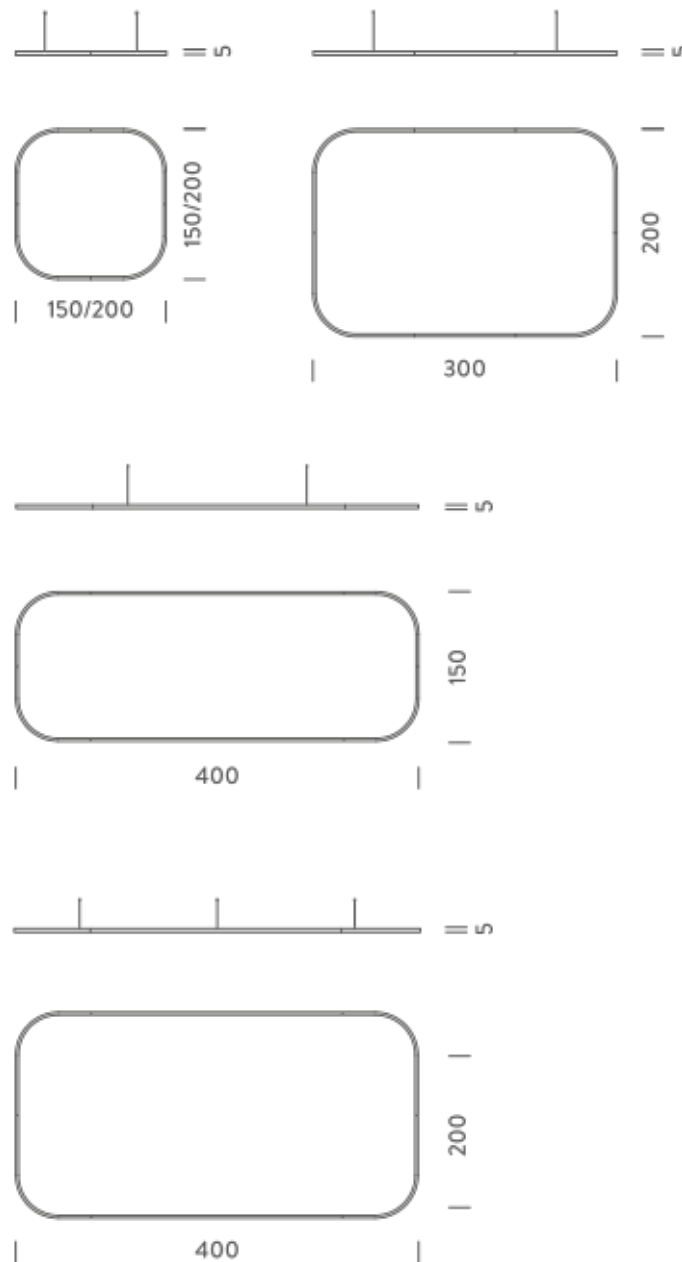

2X2M | UP - DOWNLIGHT - 4000K

LAMPING

Source	Linear LED
Total power	211W
Emission	Diffused orientable
Switching	DALI 1-100%
Tension	220/240V
Color temperature	4000K
Luminous flux	14347lm
Typ CRI	90
Energy class	D
IP class	40
Dimensions	200x200x5cm
Materials	Aluminium
Notes	included: 1 driver WALIM250W24VIN, 1 dimmer interface WDIMDALIHP, 2 electrical cables 5m, 4x adjustable metal cables length 3m (including ceiling attachment). Shipped in 2 pieces
Customization options	Shapes, sizes
Accessories	Canopy, for concrete ceiling | Canopy box, 1 driver, 2 electrical cables | Ceiling plate, for false ceiling
Net lamp weight	8,1 kg

Codes

BZRQ1716G15NBO
BZRQ1716G15NNE
BZRQ1716G15NOR

PACKAGE

Package 01 Dimension: 210x110x15 cm / Gross weight: 13,5 kg

Certificazioni

NEMO^{lighting}