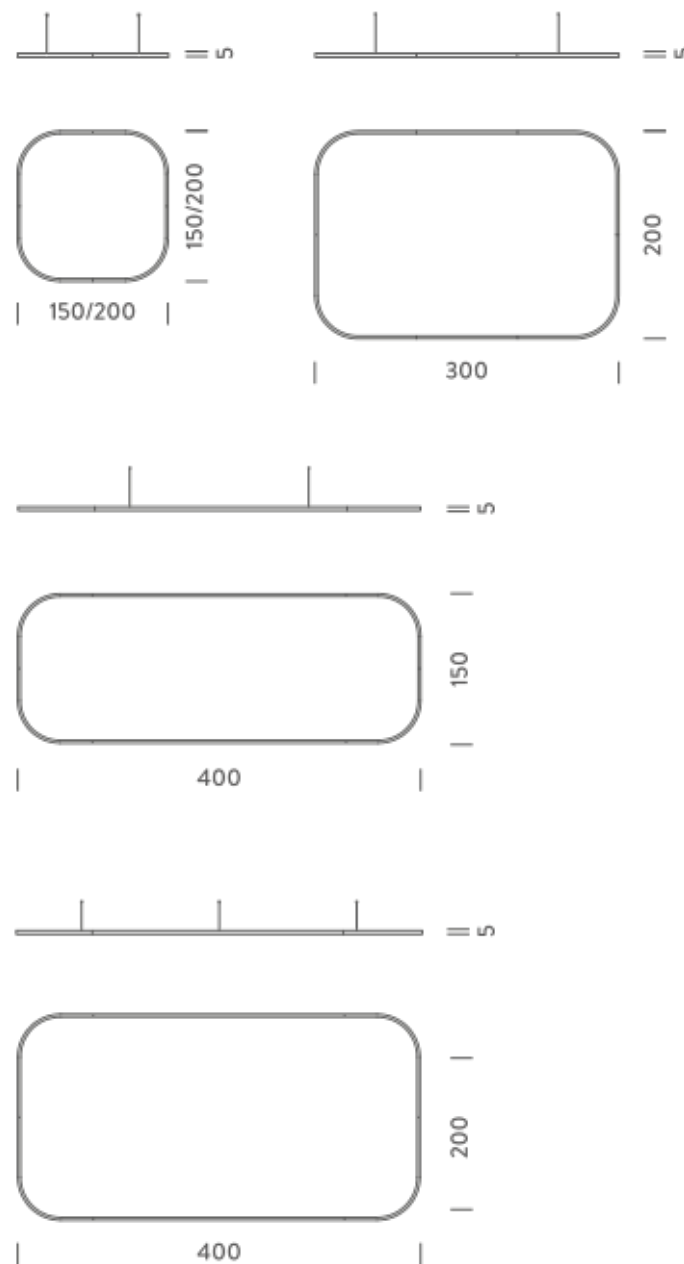

1,5X1,5M | UP - DOWNLIGHT - 3000K

LAMPING

Source	Linear LED
Total power	154W
Emission	Diffused orientable
Switching	DALI 1-100%
Tension	220/240V
Color temperature	3000K
Luminous flux	9384lm
Typ CRI	90
Energy class	E
IP class	40
Dimensions	150x150x5cm
Materials	Aluminium
Notes	included: 1 driver WALIM250W24VIN, 1 dimmer interface WDIMDALIHP, 1 electrical cable 5m, 4x adjustable metal cables length 3m (including ceiling attachment). Shipped assembled
Customization options	Shapes, sizes
Accessories	Canopy, for concrete ceiling | Canopy box, 1 driver, 1 electrical cable | Ceiling plate, for false ceiling
Net lamp weight	6,1 kg

Codes

BZRQ1712G15WBO
BZRQ1712G15WNE
BZRQ1712G15WOR

PACKAGE

Package 01

Structure

white
black
gold

Dimension: 160x160x15 cm / Gross weight: 9,6 kg

Certificazioni

NEMO 3.000