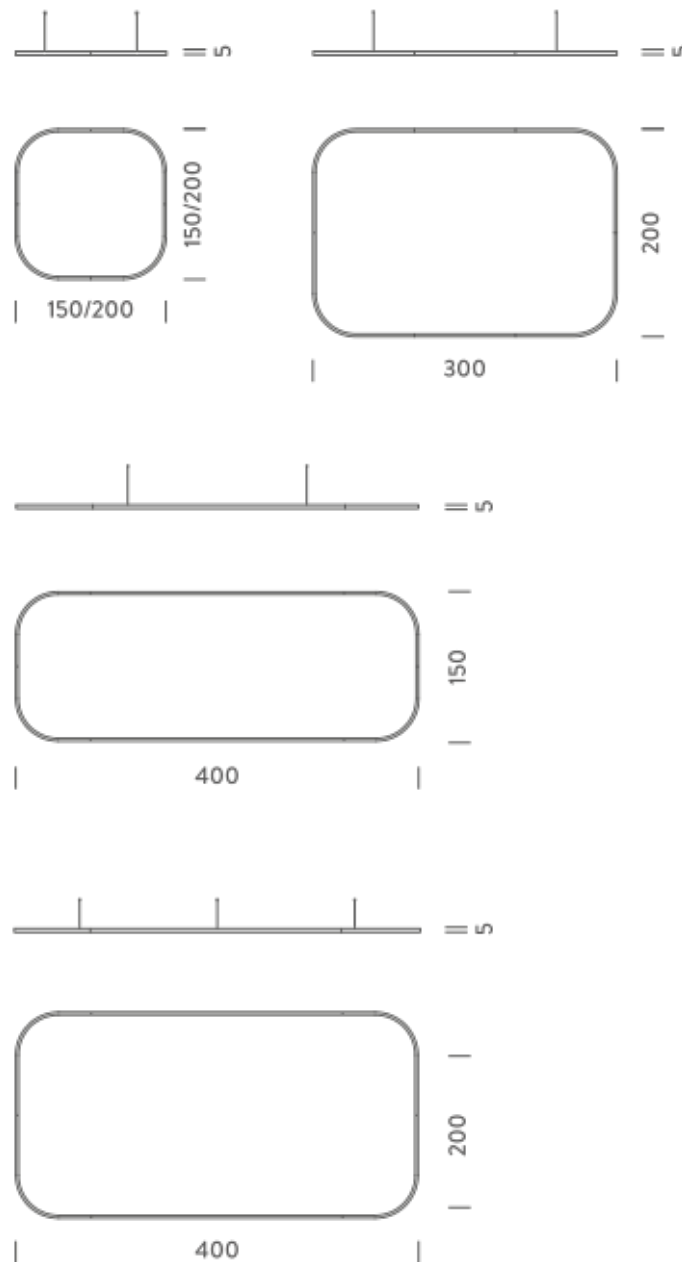

2X2M | DOWNLIGHT - 2700KE

LAMPING

Source	Linear LED
Total power	105W
Emission	Diffused orientable
Switching	DALI 1-100%
Tension	220/240V
Color temperature	2700K
Luminous flux	6098lm
Typ CRI	90
Energy class	E
IP class	40
Dimensions	200x200x5cm
Materials	Aluminium
Notes	included: 1 driver WALIM150W24VIN, 1 dimmer interface WDIMDALIHP, 1 electrical cable 5m, 4x adjustable metal cables length 3m (including ceiling attachment). Shipped in 2 pieces
Customization options	Shapes, sizes
Accessories	Canopy, for concrete ceiling | Canopy box, 1 driver, 1 electrical cable | Ceiling plate, for false ceiling
Net lamp weight	7,8 kg

Codes

BZRQ1608G15DBO
BZRQ1608G15DNE
BZRQ1608G15DOR

PACKAGE

Package 01 Dimension: 210x110x15 cm / Gross weight: 13,2 kg

Certificazioni

NEMO^{3.000}