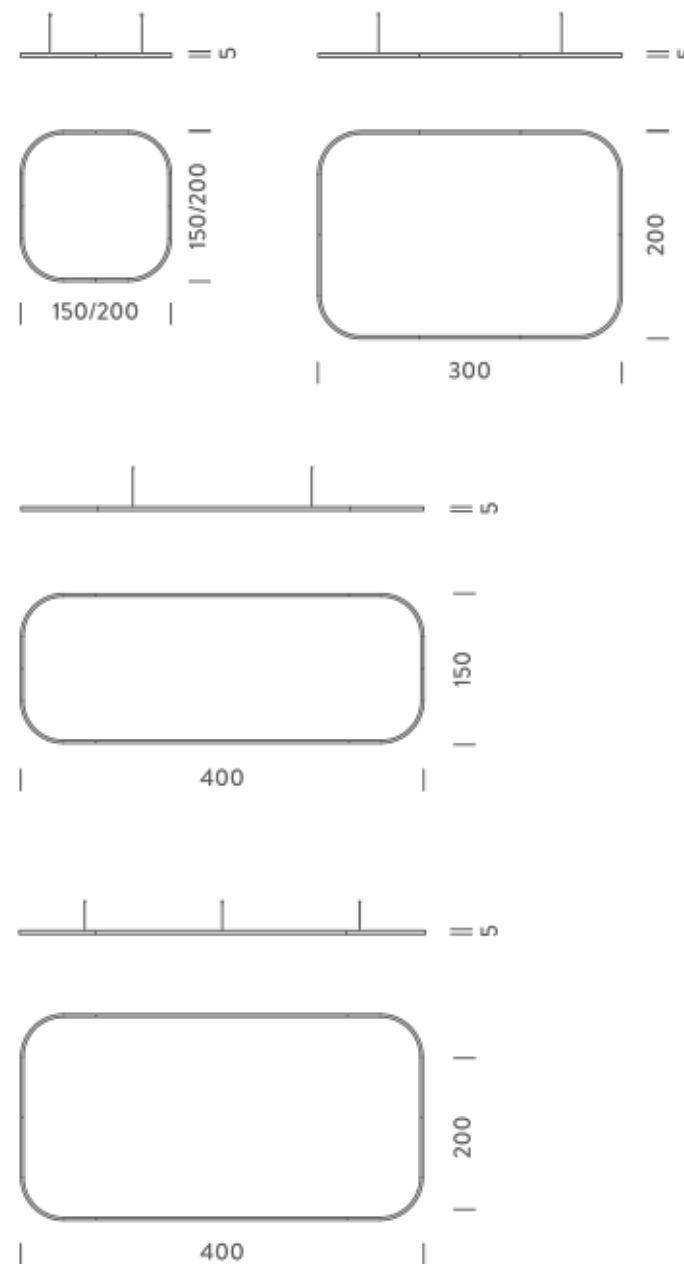

1,5X1,5M | DOWNLIGHT - 2700K

LAMPING

Source	Linear LED
Total power	77W
Emission	Diffused orientable
Switching	DALI 1-100%
Tension	110/240V
Color temperature	2700K
Luminous flux	4432lm
Typ CRI	90
Energy class	E
IP class	40
Dimensions	150x150x5cm
Materials	Aluminium
Notes	included: 1 driver WALIMLED100/24, 1 dimmer interface WDIMDALIHP, 1 electrical cable 5m, 4x adjustable metal cables length 3m (including ceiling attachment). Shipped assembled
Customization options	Shapes, sizes
Accessories	Canopy, for concrete ceiling Canopy box, 1 driver, 1 electrical cable Ceiling plate, for false ceiling
Net lamp weight	6,1 kg

Codes

BZRQ1606G15DBO
BZRQ1606G15DNE
BZRQ1606G15DOR

PACKAGE

Package 01 Dimension: 160x160x15 cm / Gross weight: 9,6 kg

Certificazioni

NEMO 3.000

1,5X1,5M | UP - DOWNLIGHT - 2700K

LAMPING

Source	Linear LED
Total power	154W
Emission	Diffused orientable
Switching	DALI 1-100%
Tension	220/240V
Color temperature	2700K
Luminous flux	8863lm
Typ CRI	90
Energy class	E
IP class	40
Dimensions	150x150x5cm
Materials	Aluminium
Notes	

Source	Linear LED
Total power	154W
Emission	Diffused orientable
Switching	DALI 1-100%
Tension	220/240V
Color temperature	3000K
Luminous flux	9384lm
Typ CRI	90
Energy class	E
IP class	40
Dimensions	150x150x5cm
Materials	Aluminium
Notes	included: 1 driver WALIM250W24VIN, 1 dimmer interface WDIMDALIHP, 1 electrical cable 5m, 4x adjustable metal cables length 3m (including ceiling attachment). Shipped assembled
Customization options	Shapes, sizes
Accessories	Canopy, for concrete ceiling Canopy box, 1 driver, 1 electrical cable Ceiling plate, for false ceiling
Net lamp weight	6,1 kg