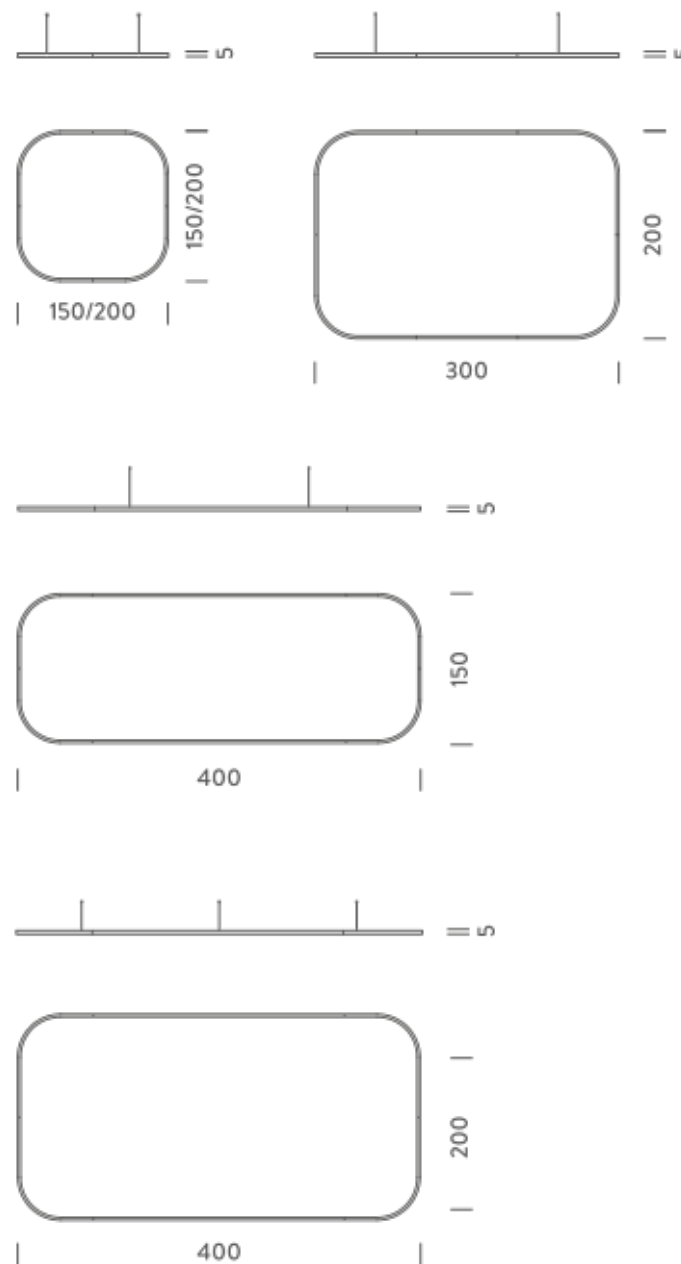

4X1,5M | UP - DOWNLIGHT - 4000K

LAMPING

Source	Linear LED
Total power	297W
Emission	Diffused orientable
Switching	DALI 1-100%
Tension	220/240V
Color temperature	4000K
Luminous flux	20227lm
Typ CRI	90
Energy class	D
IP class	40
Dimensions	400x150x5cm
Materials	Aluminium
Notes	included: 2 drivers WALIM150W24VIN, 2x dimmer interface WDIMDALIHP, 4 electrical cables 5m, 4x adjustable metal cables length 3m (including ceiling attachment). Shipped in 4 pieces
Customization options	Shapes, sizes
Accessories	Canopy, for concrete ceiling Canopy box, 1 driver, 2 electrical cables Ceiling plate, for false ceiling
Net lamp weight	12,1 kg

Source	Linear LED
Total power	163W
Emission	Diffused orientable
Switching	DALI 1-100%
Tension	220/240V
Color temperature	2700K
Luminous flux	9430lm
Typ CRI	90
Energy class	E
IP class	40
Dimensions	400x200x5cm
Materials	Aluminium
Notes	included: 1 driver WALIM250W24VIN, 1 dimmer interface WDIMDALIHP, 4 electrical cables 5m, 6x adjustable metal cables length 3m (including ceiling attachment). Shipped in 4 pieces
Customization options	Shapes, sizes
Accessories	Canopy, for concrete ceiling Ceiling plate, for false ceiling
Net lamp weight	12,3 kg

black

gold

Dimension: 310x110x15 cm / Gross weight: 21,2 kg

Certificazioni

NEMO^{3,000}

4X2M | DOWNLIGHT - 3000K

LAMPING

Source	Linear LED
Total power	163W
Emission	Diffused orientable
Switching	DALI 1-100%
Tension	220/240V
Color temperature	3000K
Luminous flux	9984lm
Typ CRI	90
Energy class	E
IP class	40
Dimensions	400x200x5cm
Materials	Aluminium
Notes	included: 1 driver WALIM250W24VIN, 1 dimmer interface WDIMDALIHP, 4 electrical cables 5m, 6x adjustable metal cables length 3m (including ceiling attachment). Shipped in 4 pieces
Customization options	Shapes, sizes
Accessories	Canopy, for concrete ceiling Ceiling plate, for false ceiling
Net lamp weight	12,3 kg