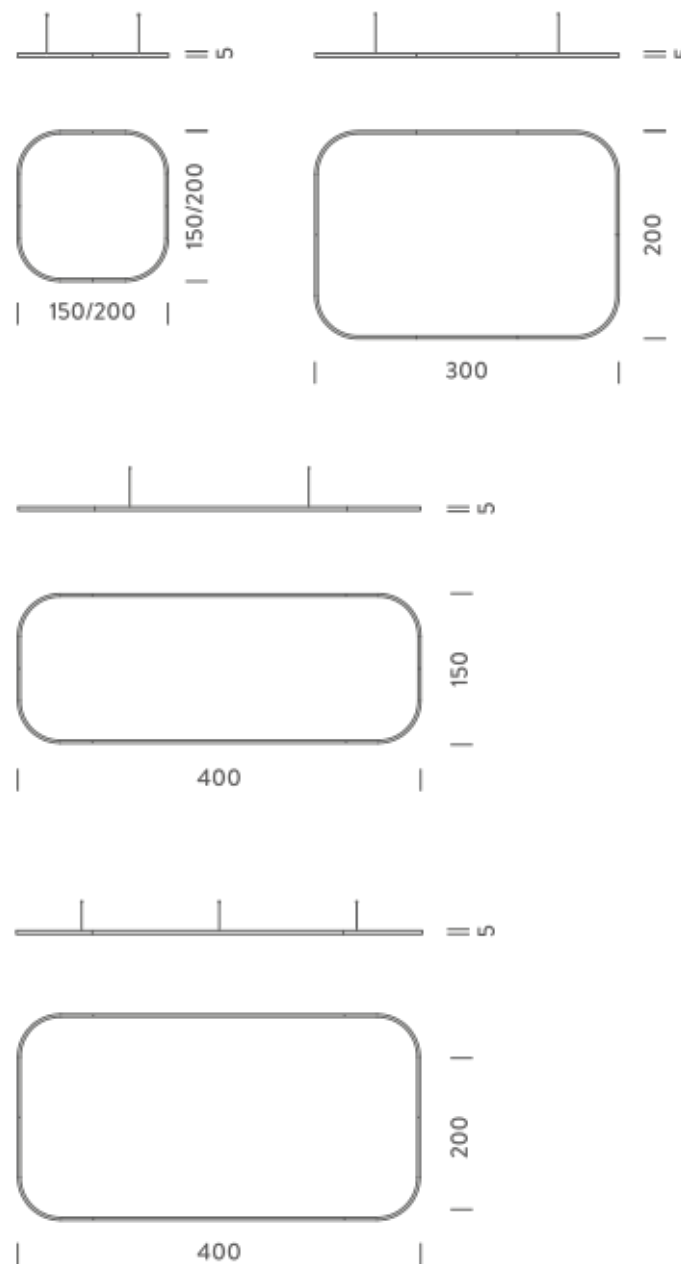

3X2M | UP - DOWNLIGHT - 2700K

LAMPING

Source	Linear LED
Total power	268W
Emission	Diffused orientable
Switching	DALI 1-100%
Tension	220/240V
Color temperature	2700K
Luminous flux	15527lm
Typ CRI	90
Energy class	E
IP class	40
Dimensions	300x200x5cm
Materials	Aluminium
Notes	included: 2 drivers WALIM150W24VIN, 2x dimmer interface WDIMDALIHP, 2 electrical cables 5m, 4x adjustable metal cables length 3m (including ceiling attachment). Shipped in 2 pieces
Customization options	Shapes, sizes
Accessories	Canopy, for concrete ceiling | Canopy box, 1 driver, 1 electrical cable | Ceiling plate, for false ceiling
Net lamp weight	10,7 kg

Codes

BZRQ1720G15DBO
BZRQ1720G15DNE
BZRQ1720G15DOR

PACKAGE

Package 01 Dimension: 310x110x15 cm / Gross weight: 18,7 kg

Certificazioni

NEMO 3.000