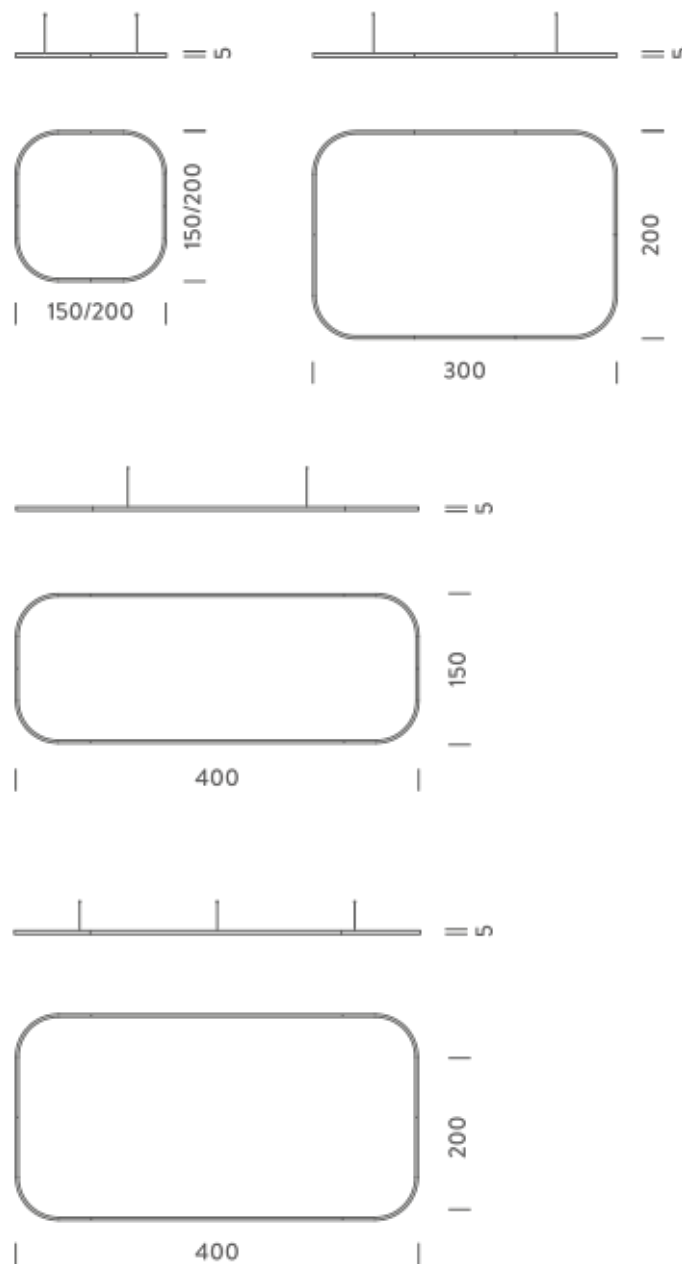

1,5X1,5M | DOWNLIGHT - 2700K

LAMPING

Source	Linear LED
Total power	77W
Emission	Diffused orientable
Switching	DALI 1-100%
Tension	110/240V
Color temperature	2700K
Luminous flux	4432lm
Typ CRI	90
Energy class	E
IP class	40
Dimensions	150x150x5cm
Materials	Aluminium
Notes	included: 1 driver WALIMLED100/24, 1 dimmer interface WDIMDALIHP, 1 electrical cable 5m, 4x adjustable metal cables length 3m (including ceiling attachment). Shipped assembled
Customization options	Shapes, sizes
Accessories	Canopy, for concrete ceiling Canopy box, 1 driver, 1 electrical cable Ceiling plate, for false ceiling
Net lamp weight	6,1 kg

Source	Linear LED
Total power	154W
Emission	Diffused orientable
Switching	DALI 1-100%
Tension	220/240V
Color temperature	2700K
Luminous flux	8863lm
Typ CRI	90
Energy class	E
IP class	40
Dimensions	150x150x5cm
Materials	Aluminium
Notes	

Source	Linear LED
Total power	154W
Emission	Diffused orientable
Switching	DALI 1-100%
Tension	220/240V
Color temperature	3000K
Luminous flux	9384lm
Typ CRI	90
Energy class	E
IP class	40
Dimensions	150x150x5cm
Materials	Aluminium
Notes	included: 1 driver WALIM250W24VIN, 1 dimmer interface WDIMDALIHP, 1 electrical cable 5m, 4x adjustable metal cables length 3m (including ceiling attachment). Shipped assembled
Customization options	Shapes, sizes
Accessories	Canopy, for concrete ceiling Canopy box, 1 driver, 1 electrical cable Ceiling plate, for false ceiling
Net lamp weight	6,1 kg

Codes

BZRQ1712G15NBO
BZRQ1712G15NNE
BZRQ1712G15NOR

PACKAGE

Package 01

Structure

white
black
gold

Dimension: 160x160x15 cm / Gross weight: 9,6 kg

Certificazioni