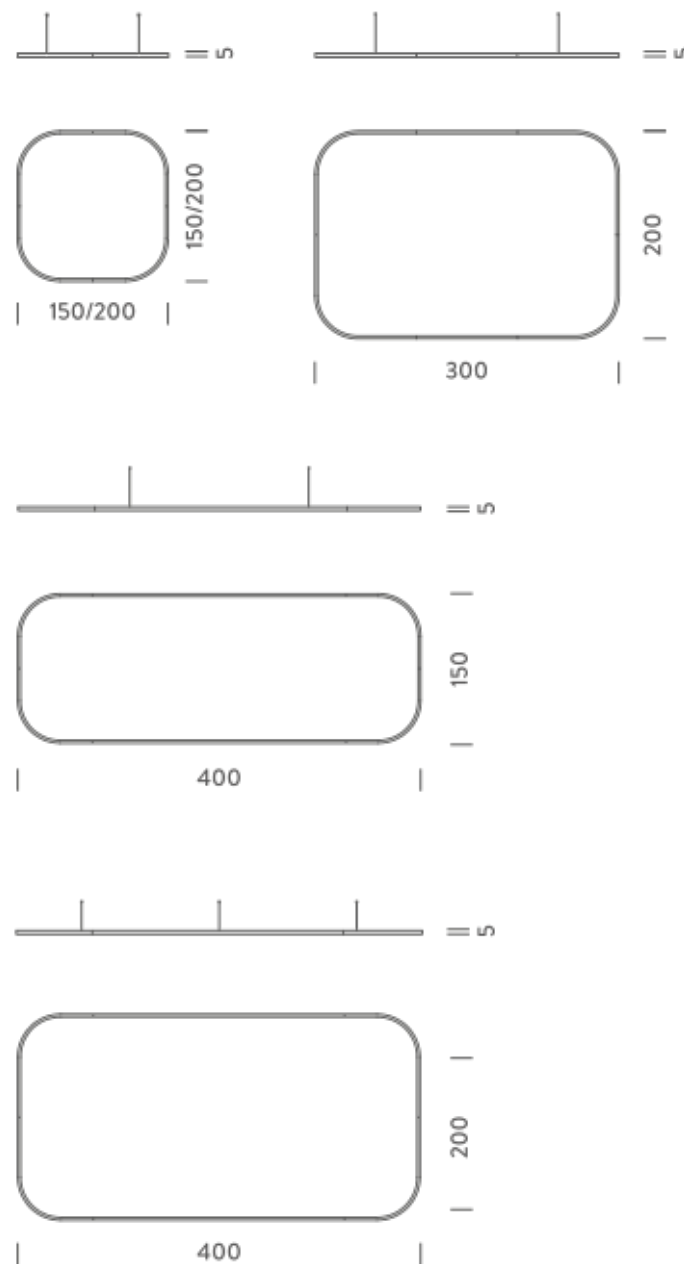

1,5X1,5M | DOWNLIGHT - 2700K

LAMPING

Source	Linear LED
Total power	77W
Emission	Diffused orientable
Switching	DALI 1-100%
Tension	110/240V
Color temperature	2700K
Luminous flux	4432lm
Typ CRI	90
Energy class	E
IP class	40
Dimensions	150x150x5cm
Materials	Aluminium
Notes	included: 1 driver WALIMLED100/24, 1 dimmer interface WDIMDALIHP, 1 electrical cable 5m, 4x adjustable metal cables length 3m (including ceiling attachment). Shipped assembled
Customization options	Shapes, sizes
Accessories	Canopy, for concrete ceiling Canopy box, 1 driver, 1 electrical cable Ceiling plate, for false ceiling
Net lamp weight	6,1 kg

Source	Linear LED
Total power	154W
Emission	Diffused orientable
Switching	DALI 1-100%
Tension	220/240V
Color temperature	2700K
Luminous flux	8863lm
Typ CRI	90
Energy class	E
IP class	40
Dimensions	150x150x5cm
Materials	Aluminium
Notes	

PACKAGE

Package 01

Dimension: 160x160x15 cm / Gross weight: 9,6 kg

Certificazioni

NEMO 3.000

1,5X1,5M | DOWNLIGHT - 3000K

LAMPING

Source	Linear LED
Total power	77W
Emission	Diffused orientable
Switching	DALI 1-100%
Tension	110/240V
Color temperature	3000K
Luminous flux	4692lm
Typ CRI	90
Energy class	E
IP class	40
Dimensions	150x150x5cm
Materials	Aluminium
Notes	included: 1 driver WALIMLED100/24, 1 dimmer interface WDIMDALIHP, 1 electrical cable 5m, 4x adjustable metal cables length 3m (including ceiling attachment). Shipped assembled
Customization options	Shapes, sizes
Accessories	Canopy, for concrete ceiling Canopy box, 1 driver, 1 electrical cable Ceiling plate, for false ceiling
Net lamp weight	6,1 kg