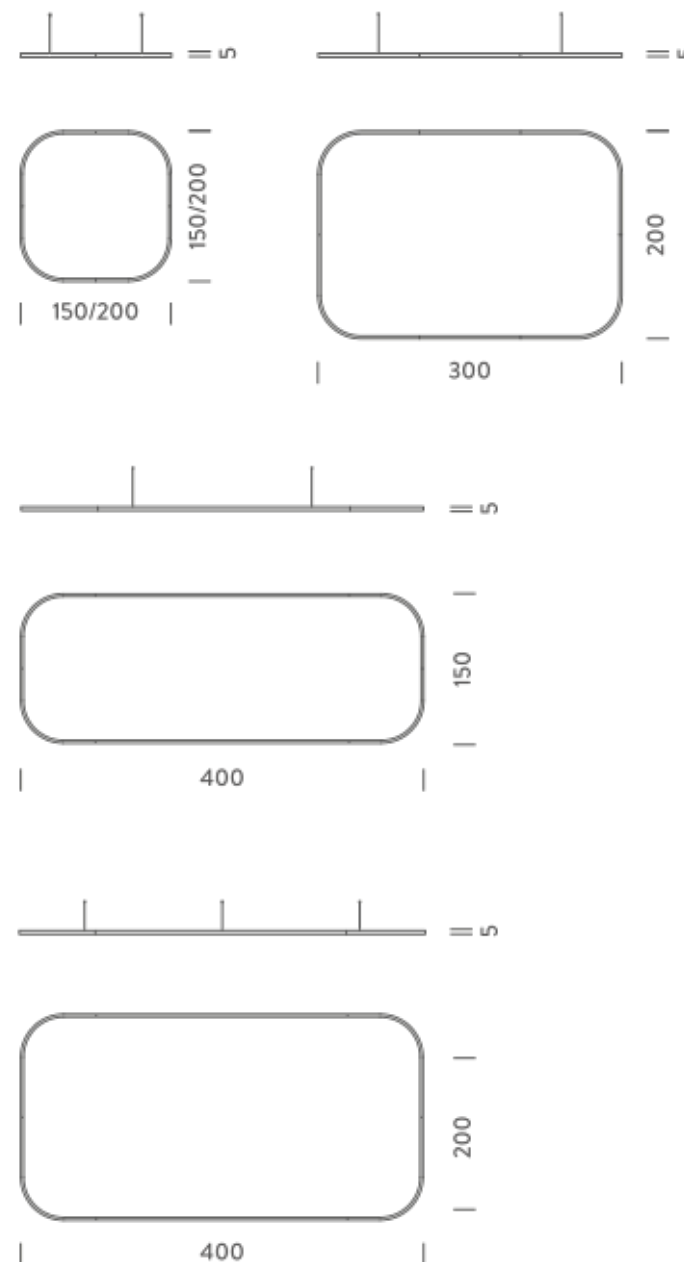

4X1,5M | UP - DOWNLIGHT - 3000K

LAMPING

Source	Linear LED
Total power	297W
Emission	Diffused orientable
Switching	DALI 1-100%
Tension	220/240V
Color temperature	3000K
Luminous flux	18204lm
Typ CRI	90
Energy class	E
IP class	40
Dimensions	400x150x5cm
Materials	Aluminium
Notes	included: 2 drivers WALIM150W24VIN, 2x dimmer interface WDIMDALIHP, 4 electrical cables 5m, 4x adjustable metal cables length 3m (including ceiling attachment). Shipped in 4 pieces
Customization options	Shapes, sizes
Accessories	Canopy, for concrete ceiling | Canopy box, 1 driver, 2 electrical cables | Ceiling plate, for false ceiling
Net lamp weight	12,1 kg

Codes

BZRQ1722G15WBO
BZRQ1722G15WNE
BZRQ1722G15WOR

PACKAGE

Package 01 Dimension: 310x110x15 cm / Gross weight: 20,1 kg

Certificazioni

NEMO^{3.000}