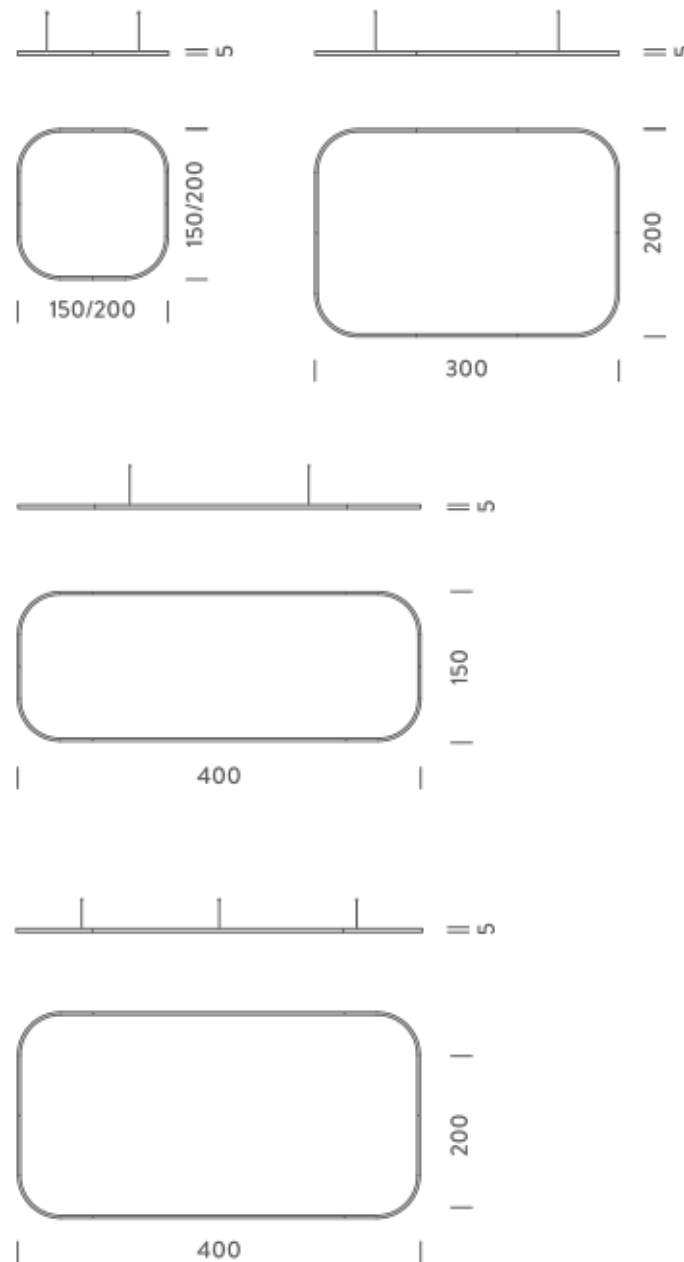

4X1,5M | UP - DOWNLIGHT - 4000K

LAMPING

Source	Linear LED
Total power	297W
Emission	Diffused orientable
Switching	DALI 1-100%
Tension	220/240V
Color temperature	4000K
Luminous flux	20227lm
Typ CRI	90
Energy class	D
IP class	40
Dimensions	400x150x5cm
Materials	Aluminium
Notes	included: 2 drivers WALIM150W24VIN, 2x dimmer interface WDIMDALIHP, 4 electrical cables 5m, 4x adjustable metal cables length 3m (including ceiling attachment). Shipped in 4 pieces
Customization options	Shapes, sizes
Accessories	Canopy, for concrete ceiling Canopy box, 1 driver, 2 electrical cables Ceiling plate, for false ceiling
Net lamp weight	12,1 kg

Source	Linear LED
Total power	163W
Emission	Diffused orientable
Switching	DALI 1-100%
Tension	220/240V
Color temperature	2700K
Luminous flux	9430lm
Typ CRI	90
Energy class	E
IP class	40
Dimensions	400x200x5cm
Materials	Aluminium
Notes	included: 1 driver WALIM250W24VIN, 1 dimmer interface WDIMDALIHP, 4 electrical cables 5m, 6x adjustable metal cables length 3m (including ceiling attachment). Shipped in 4 pieces
Customization options	Shapes, sizes
Accessories	Canopy, for concrete ceiling Ceiling plate, for false ceiling
Net lamp weight	12,3 kg

Codes

BZRQ1612G15WBO
BZRQ1612G15WNE
BZRQ1612G15WOR

PACKAGE

Package 01

Structure

white
black
gold

Dimension: 310x110x15 cm / Gross weight: 20,3 kg

4X2M | UP - DOWNLIGHT - 3000K