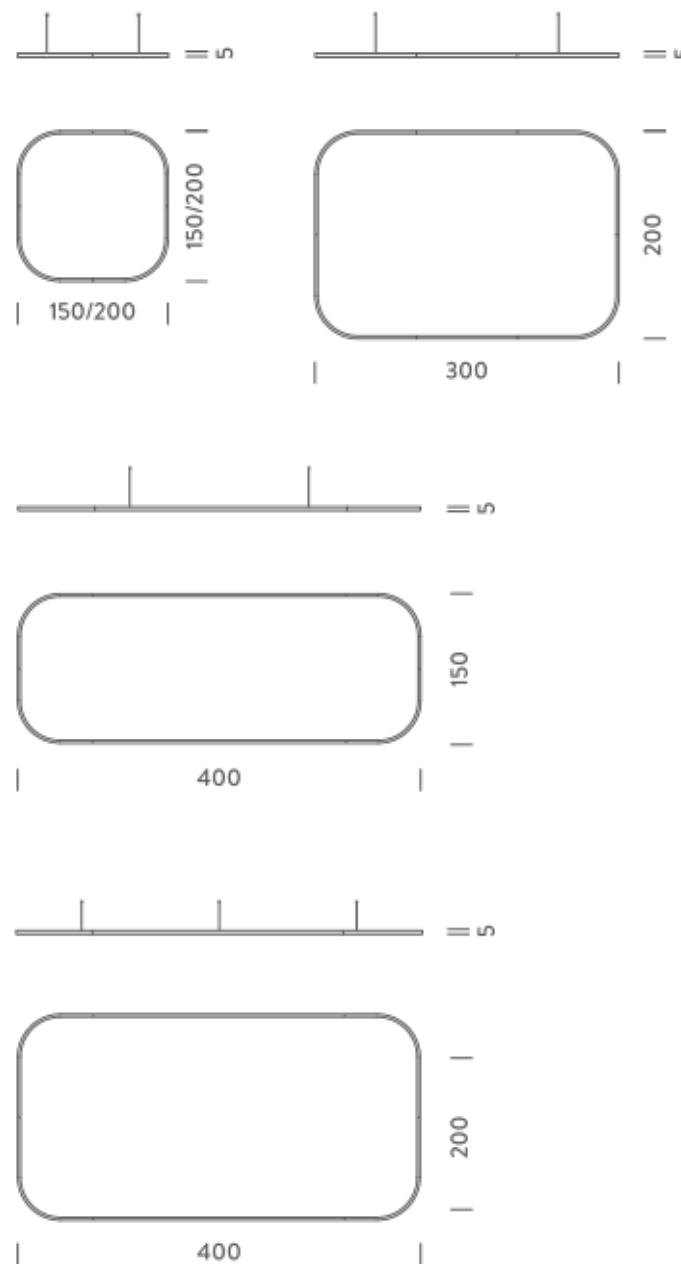

3X2M | UP - DOWNLIGHT - 3000K

LAMPING

Source	Linear LED
Total power	268W
Emission	Diffused orientable
Switching	DALI 1-100%
Tension	220/240V
Color temperature	3000K
Luminous flux	16440lm
Typ CRI	90
Energy class	E
IP class	40
Dimensions	300x200x5cm
Materials	Aluminium
Notes	included: 2 drivers WALIM150W24VIN, 2x dimmer interface WDIMDALIHP, 2 electrical cables 5m, 4x adjustable metal cables length 3m (including ceiling attachment). Shipped in 2 pieces
Customization options	Shapes, sizes
Accessories	Canopy, for concrete ceiling | Canopy box, 1 driver, 1 electrical cable | Ceiling plate, for false ceiling
Net lamp weight	10,7 kg

Codes

BZRQ1720G15WBO
BZRQ1720G15WNE
BZRQ1720G15WOR

PACKAGE

Package 01 Dimension: 310x110x15 cm / Gross weight: 18,7 kg

Certificazioni

NEMO^{3,000}