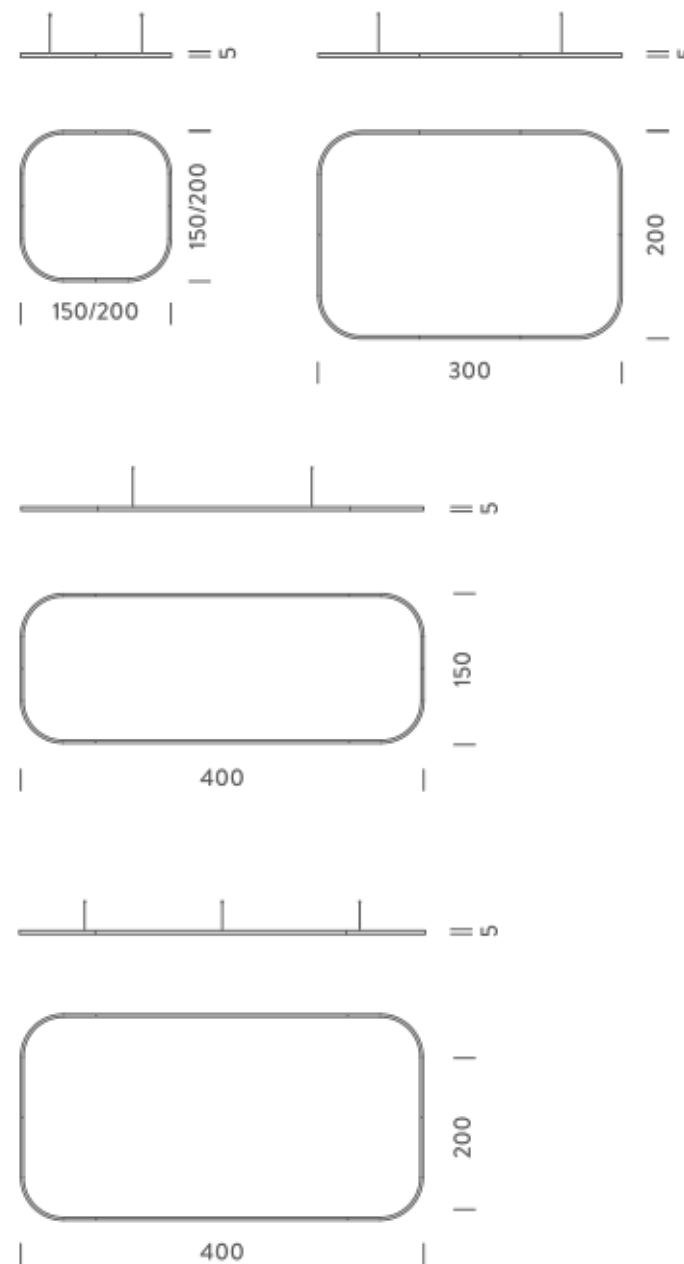

4X1,5M | UP - DOWNLIGHT - 2700K

LAMPING

Source	Linear LED
Total power	297W
Emission	Diffused orientable
Switching	DALI 1-100%
Tension	220/240V
Color temperature	2700K
Luminous flux	17193lm
Typ CRI	90
Energy class	E
IP class	40
Dimensions	400x150x5cm
Materials	Aluminium
Notes	included: 2 drivers WALIM150W24VIN, 2x dimmer interface WDIMDALIHP, 4 electrical cables 5m, 4x adjustable metal cables length 3m (including ceiling attachment). Shipped in 4 pieces
Customization options	Shapes, sizes
Accessories	Canopy, for concrete ceiling | Canopy box, 1 driver, 2 electrical cables | Ceiling plate, for false ceiling
Net lamp weight	12,1 kg

Codes

BZRQ1722G15DBO
BZRQ1722G15DNE
BZRQ1722G15DOR

PACKAGE

Package 01 Dimension: 310x110x15 cm / Gross weight: 20,1 kg

Certificazioni

NEMO^{3.000}