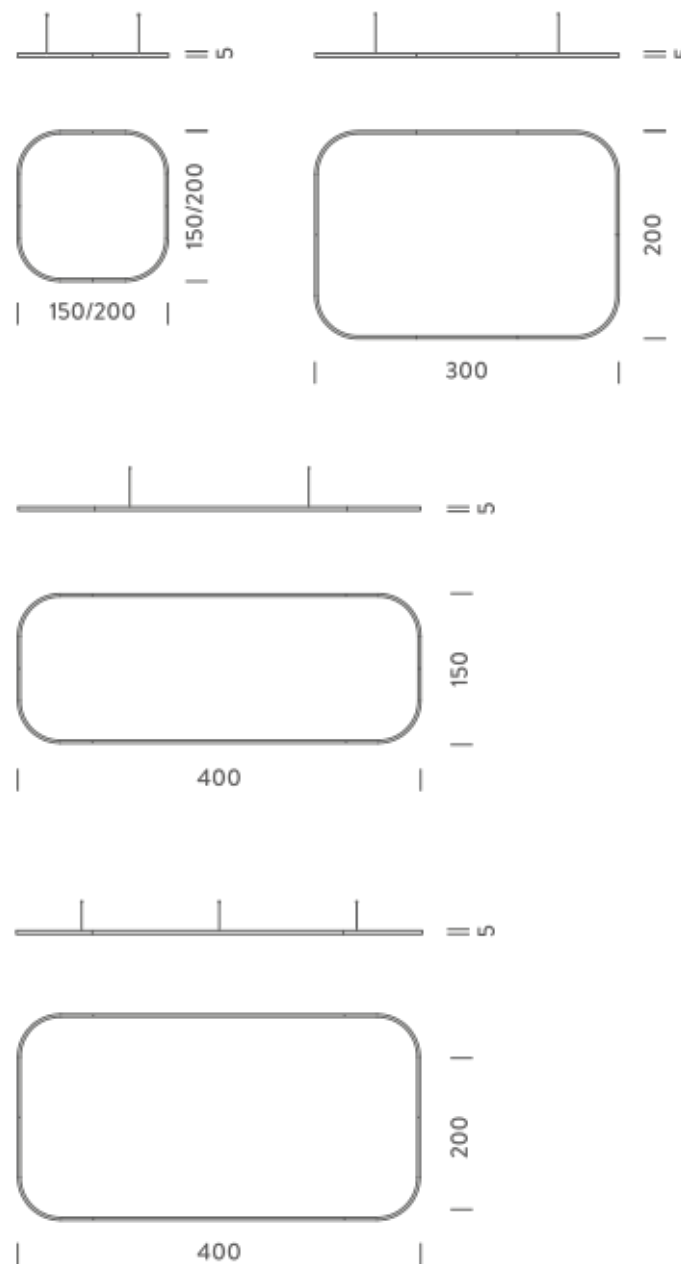

2X2M | DOWNLIGHT - 4000K

LAMPING

Source	Linear LED
Total power	105W
Emission	Diffused orientable
Switching	DALI 1-100%
Tension	220/240V
Color temperature	4000K
Luminous flux	7174lm
Typ CRI	90
Energy class	D
IP class	40
Dimensions	200x200x5cm
Materials	Aluminium
Notes	included: 1 driver WALIM150W24VIN, 1 dimmer interface WDIMDALIHP, 1 electrical cable 5m, 4x adjustable metal cables length 3m (including ceiling attachment). Shipped in 2 pieces
Customization options	Shapes, sizes
Accessories	Canopy, for concrete ceiling | Canopy box, 1 driver, 1 electrical cable | Ceiling plate, for false ceiling
Net lamp weight	7,8 kg

Codes

BZRQ1608G15NBO
BZRQ1608G15NNE
BZRQ1608G15NOR

PACKAGE

Package 01 Dimension: 210x110x15 cm / Gross weight: 13,2 kg

Certificazioni

NEMO^{3,000}