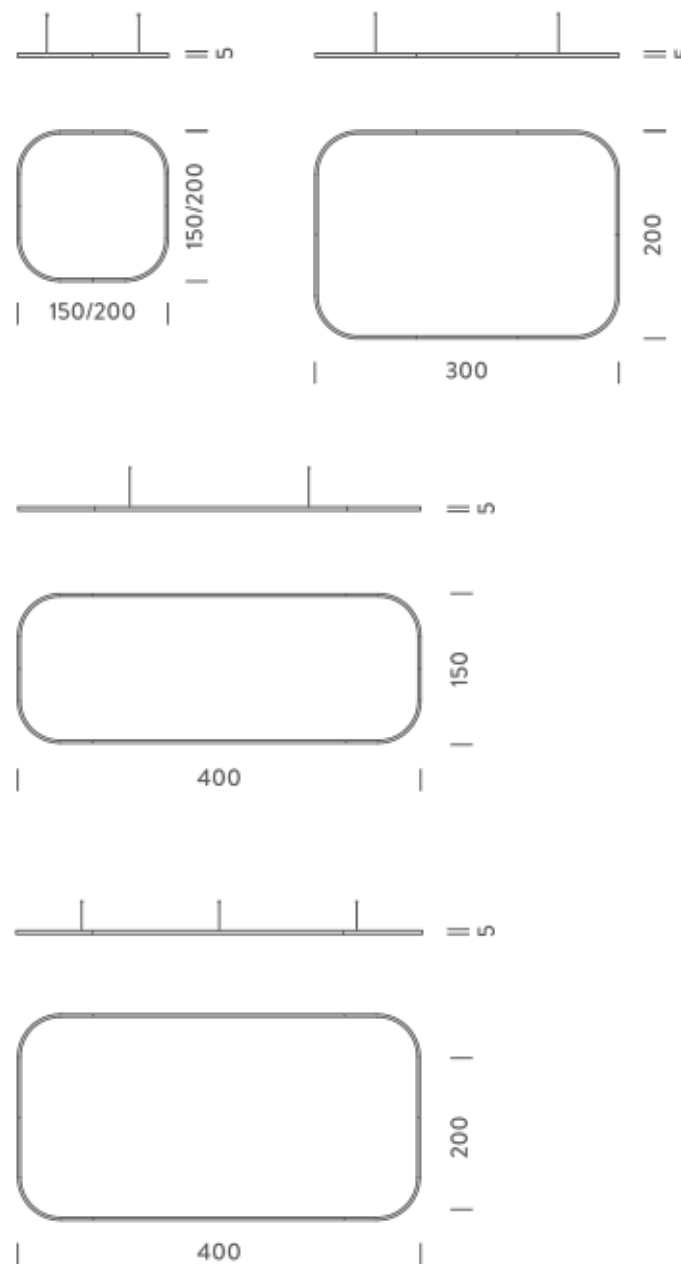

3X2M | DOWNLIGHT - 2700K

LAMPING

Source	Linear LED
Total power	134W
Emission	Diffused orientable
Switching	DALI 1-100%
Tension	220/240V
Color temperature	2700K
Luminous flux	7764lm
Typ CRI	90
Energy class	E
IP class	40
Dimensions	300x200x5cm
Materials	Aluminium
Notes	included: 1 driver WALIM150W24VIN, 1 dimmer interface WDIMDALIHP, 2 electrical cables 5m, 4x adjustable metal cables length 3m (including ceiling attachment). Shipped in 2 pieces
Customization options	Shapes, sizes
Accessories	Canopy, for concrete ceiling | Canopy box, 1 driver, 2 electrical cables | Ceiling plate, for false ceiling
Net lamp weight	9,9 kg

Codes

BZRQ1610G15DBO
BZRQ1610G15DNE
BZRQ1610G15DOR

PACKAGE

Package 01 Dimension: 310x110x15 cm / Gross weight: 17,9 kg

Certificazioni

NEMO^{3.000}