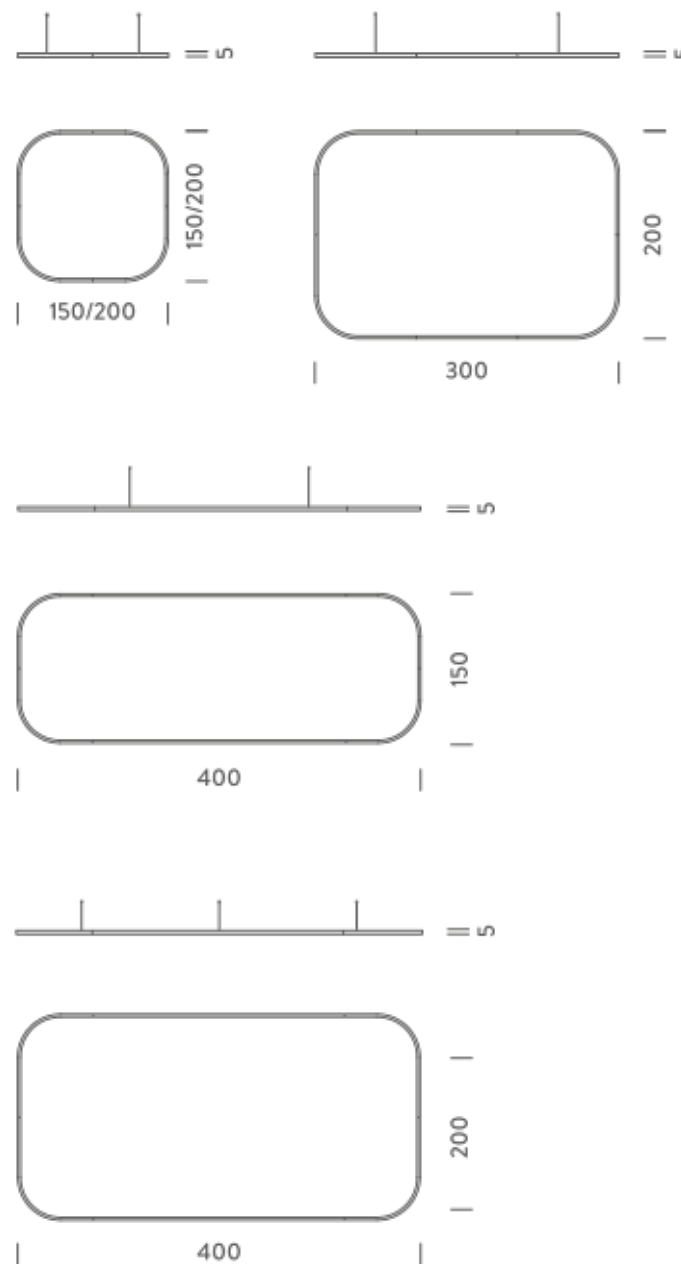

3X2M | DOWNLIGHT - 4000K

LAMPING

Source	Linear LED
Total power	134W
Emission	Diffused orientable
Switching	DALI 1-100%
Tension	220/240V
Color temperature	4000K
Luminous flux	9134lm
Typ CRI	90
Energy class	D
IP class	40
Dimensions	300x200x5cm
Materials	Aluminium
Notes	included: 1 driver WALIM150W24VIN, 1 dimmer interface WDIMDALIHP, 2 electrical cables 5m, 4x adjustable metal cables length 3m (including ceiling attachment). Shipped in 2 pieces
Customization options	Shapes, sizes
Accessories	Canopy, for concrete ceiling | Canopy box, 1 driver, 2 electrical cables | Ceiling plate, for false ceiling
Net lamp weight	9,9 kg

Codes

BZRQ1610G15NBO
BZRQ1610G15NNE
BZRQ1610G15NOR

PACKAGE

Package 01 Dimension: 310x110x15 cm / Gross weight: 17,9 kg

Certificazioni

NEMO^{3.000}