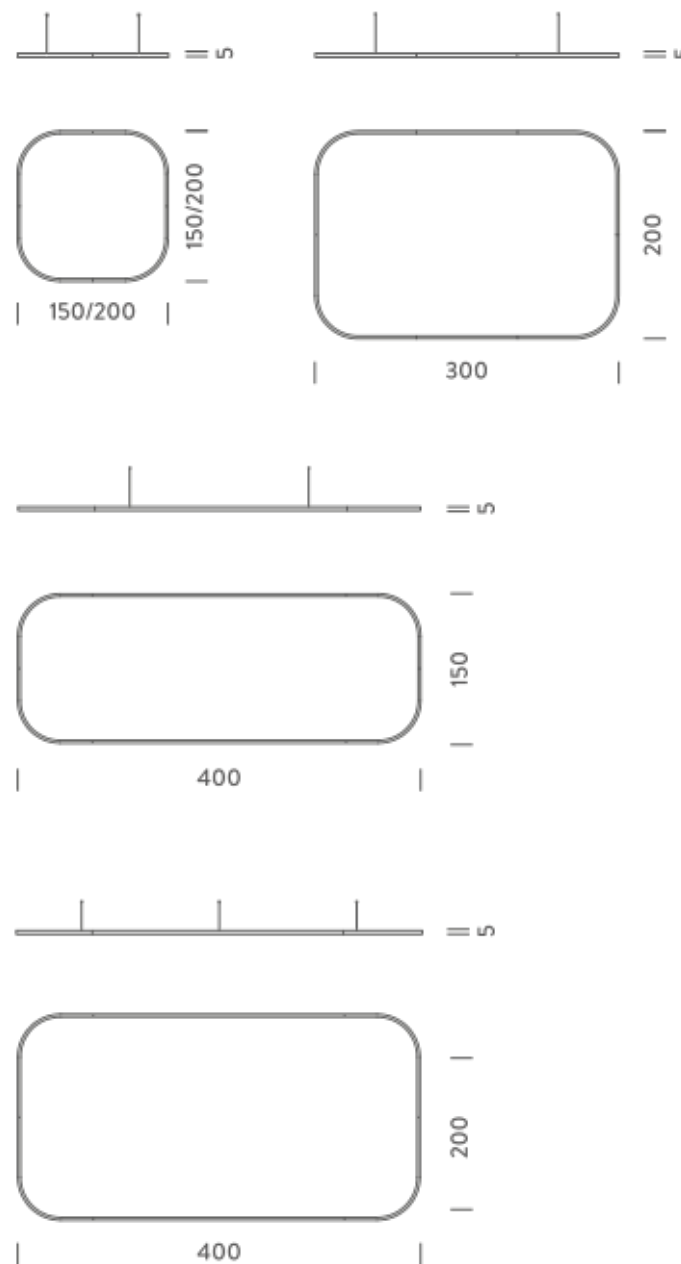

4X1,5M | UP - DOWNLIGHT - 3000K

LAMPING

Source	Linear LED
Total power	297W
Emission	Diffused orientable
Switching	DALI 1-100%
Tension	220/240V
Color temperature	3000K
Luminous flux	18204lm
Typ CRI	90
Energy class	E
IP class	40
Dimensions	400x150x5cm
Materials	Aluminium
Notes	included: 2 drivers WALIM150W24VIN, 2x dimmer interface WDIMDALIHP, 4 electrical cables 5m, 4x adjustable metal cables length 3m (including ceiling attachment). Shipped in 4 pieces
Customization options	Shapes, sizes
Accessories	Canopy, for concrete ceiling Canopy box, 1 driver, 2 electrical cables Ceiling plate, for false ceiling
Net lamp weight	12,1 kg

Source	Linear LED
Total power	149W
Emission	Diffused orientable
Switching	DALI 1-100%
Tension	220/240V
Color temperature	4000K
Luminous flux	10114lm
Typ CRI	90
Energy class	D
IP class	40
Dimensions	400x150x5cm
Materials	Aluminium
Notes	included: 1 driver WALIM150W24VIN, 1 dimmer interface WDIMDALIHP, 4 electrical cables 5m, 6x adjustable metal cables length 3m (including ceiling attachment). Shipped in 4 pieces
Customization options	Shapes, sizes
Accessories	Canopy, for concrete ceiling Ceiling plate, for false ceiling
Net lamp weight	11,3 kg

4X1,5M | UP - DOWNLIGHT - 4000K

LAMPING

Source	Linear LED
Total power	297W
Emission	Diffused orientable
Switching	DALI 1-100%
Tension	220/240V
Color temperature	4000K
Luminous flux	20227lm
Typ CRI	90
Energy class	D
IP class	40
Dimensions	400x150x5cm
Materials	Aluminium
Notes	included: 2 drivers WALIM150W24VIN, 2x dimmer interface WDIMDALIHP, 4 electrical cables 5m, 4x adjustable metal cables length 3m (including ceiling attachment). Shipped in 4 pieces
Customization options	Shapes, sizes
Accessories	Canopy, for concrete ceiling Canopy box, 1 driver, 2 electrical cables Ceiling plate, for false ceiling
Net lamp weight	12,1 kg