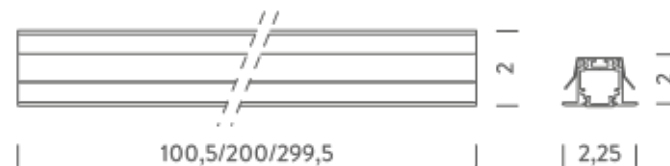

1M | 3000K

LAMPING

Source	Linear LED
Total power	15W
Emission	Diffused
Tension	24VDC
Color temperature	3000K
Luminous flux	560lm
Initial luminaire efficacy	> 37lm/W
Initial chromaticity	SDCM < 3
Typ CRI	97
Energy class	F
IP class	40
Dimensions	3,25x2x100,5cm
Materials	Anodized aluminum
Ambient temperature range	- 20°C / 35°
Performance ambient temperature	25°
Notes	compatible controls: 1-10V, DALI, DMX, Casambi; cable 1m; driver not included
Customization options	Colour temperatures, lengths
Accessories	Drivers 24VDC + DALI interface, | Recessed fix kit for plasterboard,
Net lamp weight	0,45 kg

Codes

BSLA0110G26WAA

Structure

grey

PACKAGE

Package 01

Dimension: 105x11x2,5 cm / Gross weight: 0,87 kg

Certificazioni