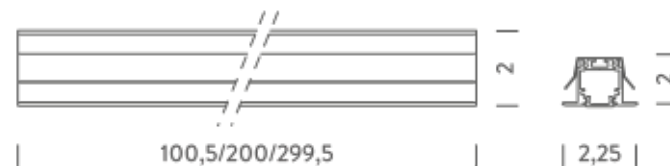

2M | 3000K

LAMPING

Source	Linear LED
Total power	30W
Emission	Diffused
Tension	24VDC
Color temperature	3000K
Luminous flux	1120lm
Initial luminaire efficacy	> 37lm/W
Initial chromaticity	SDCM < 3
Typ CRI	97
Energy class	F
IP class	40
Dimensions	3,25x2x200cm
Materials	Anodized aluminum
Ambient temperature range	- 20°C / 35°
Performance ambient temperature	25°
Notes	compatible controls: 1-10V, DALI, DMX, Casambi; cable 1m; driver not included
Customization options	Colour temperatures, lengths
Accessories	Drivers 24VDC + DALI interface, | Recessed fix kit for plasterboard,
Net lamp weight	0,87 kg

Codes

BSLA0120G26WAA

Structure

grey

PACKAGE

Package 01

Dimension: 205x11x2,5 cm / Gross weight: 1,32 kg

Certificazioni