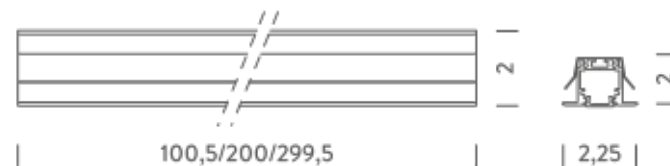

2M | 4000K

LAMPING

Source	Linear LED
Total power	30W
Emission	Diffused
Tension	24VDC
Color temperature	4000K
Luminous flux	1320lm
Initial luminaire efficacy	> 37lm/W
Initial chromaticity	SDCM < 3
Typ CRI	94
Energy class	E
IP class	40
Dimensions	3,25x2x200cm
Materials	Anodized aluminum
Ambient temperature range	- 20°C / 35°
Performance ambient temperature	25°
Notes	compatible controls: 1-10V, DALI, DMX, Casambi; cable 1m; driver not included
Customization options	Colour temperatures, lengths
Accessories	Drivers 24VDC + DALI interface, | Recessed fix kit for plasterboard,
Net lamp weight	0,87 kg

Codes

BSLA0120G26NAA

Structure

grey

PACKAGE

Package 01

Dimension: 205x11x2,5 cm / Gross weight: 1,32 kg

Certificazioni