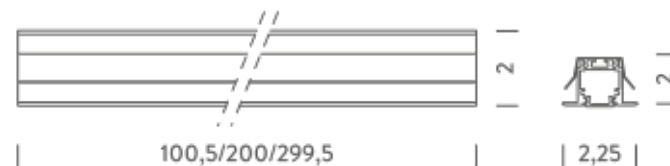

1M | 4000K

LAMPING

Source	Linear LED
Total power	15W
Emission	Diffused
Tension	24VDC
Color temperature	4000K
Luminous flux	660lm
Initial luminaire efficacy	> 37lm/W
Initial chromaticity	SDCM < 3
Typ CRI	94
Energy class	E
IP class	40
Dimensions	3,25x2x100,5cm
Materials	Anodized aluminum
Ambient temperature range	- 20°C / 35°
Performance ambient temperature	25°
Notes	compatible controls: 1-10V, DALI, DMX, Casambi; cable 1m; driver not included
Customization options	Colour temperatures, lengths
Accessories	Drivers 24VDC + DALI interface, | Recessed fix kit for plasterboard,
Net lamp weight	0,45 kg

Codes

BSLA0110G26NAA

Structure

grey

PACKAGE

Package 01

Dimension: 105x11x2,5 cm / Gross weight: 0,87 kg

Certificazioni