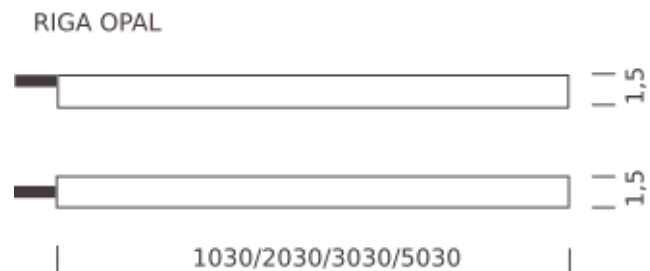

2M | 3000K - FRONT LIGHT

LAMPING

Source	Flexible linear LED
Total power	19,2W
Emission	Diffused orientable
Tension	24VDC
Color temperature	3000K
Luminous flux	1020lm
Initial luminaire efficacy	60lm/W
Initial chromaticity	SDCM < 3
Typ CRI	85
IP class	68
Dimensions	1,5x1,5x200cm
Materials	Resin + PVC
Ambient temperature range	- 20° / 55°
Performance ambient temperature	25°
Notes	compatible controls: 1-10V, DALI, DMX, Casambi; cable 2m; driver not included
Customization options	Lengths
Accessories	Connectors kit IP68, | Drivers 24VDC + DALI interface,
Net lamp weight	0,86 kg

Codes

MRIG0920G35WFL

Structure

white

PACKAGE

Package 01 Dimension: 42x42x4,5 cm / Gross weight: 1,51 kg

Certificazioni

BRACKETS (included)