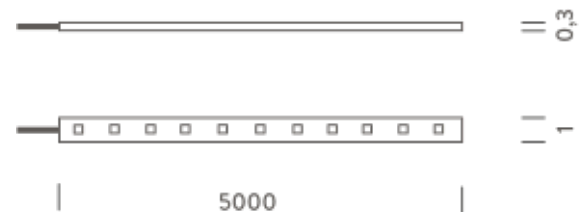

3000K | 5M

LAMPING

Source	LED strip
Total power	25W
Emission	Direct orientable
Tension	12VDC
Color temperature	3000K
Luminous flux	350lm/m
Initial luminaire efficacy	70lm/W
Initial chromaticity	SDCM < 5
Typ CRI	> 80
IP class	65
Dimensions	500x0,8x0,3cm
Materials	Resin
Ambient temperature range	-20°C / 40°C
Performance ambient temperature	25°
Notes	compatible controls: 1-10V, DALI, DMX, Casambi; cable 0,25m; driver not included
Accessories	Drivers 12VDC + DALI interface,
Net lamp weight	1,2 kg

LAMPING

Source	LED strip
Total power	25W
Emission	Direct orientable
Tension	12VDC
Color temperature	blue
Initial luminaire efficacy	< 20lm/W
Typ CRI	> 80
IP class	65
Dimensions	500x0,8x0,3cm
Materials	Resin
Notes	compatible controls: 1-10V, DALI, DMX, Casambi; cable 0,25m; driver not included
Accessories	Drivers 12VDC + DALI interface,
Net lamp weight	1,2 kg

Codes

MRIG04500061RE

Structure

transparent

PACKAGE

Package 01 Dimension: 32x30x12,5 cm / Gross weight: 1,32 kg

Certificazioni

RGB | 5M

LAMPING

Source	LED strip
Total power	37,5W
Emission	Direct orientable
Tension	12VDC
Color temperature	RGB
Typ CRI	> 80
IP class	65
Dimensions	500x0,8x0,3cm
Materials	Resin
Notes	compatible controls: 1-10V, DALI, DMX, Casambi; cable 0,25m; driver not included
Accessories	Drivers 12VDC + DALI interface,
Net lamp weight	1,2 kg