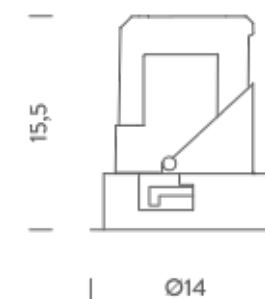

TRIMLESS

TRIM

RECESSED TRIMLESS 35° | 3000K

LAMPING

Source	LED spot
Total power	28W
Emission	Direct adjustable 35°
Switching	according to driver
Tension	IN 36V-600mA
Color temperature	3000K
Luminous flux	1400lm
Typ CRI	> 90
Energy class	F
IP class	20
Dimensions	ø12,2x15,5cm
Notes	driver and ring not included
Accessories	Drivers, Lipari Lipari ring, Lipari ring
Net lamp weight	0,92 kg

Codes

LIP LW3 63

Structure

white

PACKAGE

Package 01

Dimension: 46x45,5x35,8 cm / Gross weight: 1,3 kg

Certificazioni

TRIMLESS

TRIM

RECESSED TRIM 15° | 2700K

LAMPING

Source	LED spot
Total power	28W
Emission	Direct adjustable 15°
Switching	according to driver
Tension	IN 36V-600mA
Color temperature	2700K
Luminous flux	1400lm
Typ CRI	> 90
Energy class	F
IP class	20
Dimensions	ø13,8x15,5cm
Notes	driver and ring not included
Accessories	Lipari ring, Lipari ring
Net lamp weight	0,88 kg