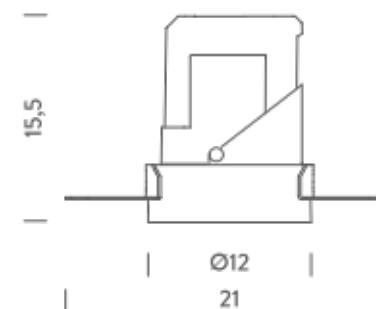

TRIMLESS

TRIM

RECESSED TRIM 15° | 3000K

LAMPING

Source	LED spot
Total power	28W
Emission	Direct adjustable 15°
Switching	according to driver
Tension	IN 36V-600mA
Color temperature	3000K
Luminous flux	1400lm
Typ CRI	> 90
Energy class	F
IP class	20
Dimensions	ø13,8x15,5cm
Notes	driver and ring not included
Accessories	Lipari ring, Lipari ring
Net lamp weight	0,88 kg

Codes

LIT LW3 61
LIT LN3 61

Structure

white
black

PACKAGE

Package 01

Dimension: 46x45,5x35,8 cm / Gross weight: 1,25 kg

Certificazioni

TRIMLESS

TRIM

RECESSED TRIM 35° | 2700K

LAMPING

Source	LED spot
Total power	28W
Emission	Direct adjustable 35°
Switching	according to driver
Tension	IN 36V-600mA
Color temperature	2700K
Luminous flux	1400lm
Typ CRI	> 90
Energy class	F
IP class	20
Dimensions	ø13,8x15,5cm
Notes	driver and ring not included
Accessories	Lipari ring, Lipari ring
Net lamp weight	0,88 kg