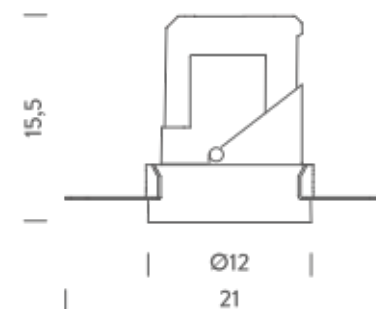

RECESSED TRIM 35° | 3000K

LAMPING

Source	LED spot
Total power	28W
Emission	Direct adjustable 35°
Switching	according to driver
Tension	IN 36V-600mA
Color temperature	3000K
Luminous flux	1400lm
Typ CRI	> 90
Energy class	F
IP class	20
Dimensions	ø13,8x15,5cm
Notes	driver and ring not included
Accessories	Lipari ring, Lipari ring
Net lamp weight	0,88 kg

Codes

LIT LW3 63
LIT LN3 63

Structure

white
black

PACKAGE

Package 01

Dimension: 46x45,5x35,8 cm / Gross weight: 1,25 kg

Certificazioni

TRIMLESS