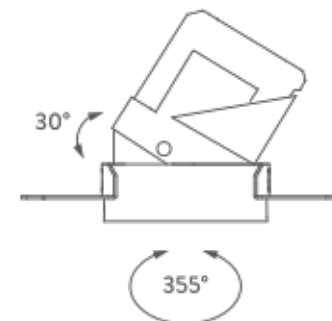

TRIMLESS

TRIM

RECESSED TRIM 15° | 2700K

LAMPING

Source	LED spot
Total power	28W
Emission	Direct adjustable 15°
Switching	according to driver
Tension	IN 36V-600mA
Color temperature	2700K
Luminous flux	1400lm
Typ CRI	> 90
Energy class	F
IP class	20
Dimensions	ø13,8x15,5cm
Notes	driver and ring not included
Accessories	Lipari ring, Lipari ring
Net lamp weight	0,88 kg

TRIMLESS

TRIM

RECESSED TRIM 15° | 3000K

LAMPING

Source	LED spot
Total power	28W
Emission	Direct adjustable 15°
Switching	according to driver
Tension	IN 36V-600mA
Color temperature	3000K
Luminous flux	1400lm
Typ CRI	> 90
Energy class	F
IP class	20
Dimensions	ø13,8x15,5cm
Notes	driver and ring not included
Accessories	Lipari ring, Lipari ring
Net lamp weight	0,88 kg

Codes

LIT LW3 61
LIT LN3 61

Structure

white
black

PACKAGE

Package 01

Dimension: 46x45,5x35,8 cm / Gross weight: 1,25 kg

Certificazioni

TRIMLESS

TRIM

RECESSED TRIM 35° | 2700K

LAMPING

Source	LED spot
Total power	28W
Emission	Direct adjustable 35°
Switching	according to driver
Tension	IN 36V-600mA
Color temperature	2700K
Luminous flux	1400lm
Typ CRI	> 90
Energy class	F
IP class	20
Dimensions	ø13,8x15,5cm
Notes	driver and ring not included
Accessories	Lipari ring, Lipari ring
Net lamp weight	0,88 kg