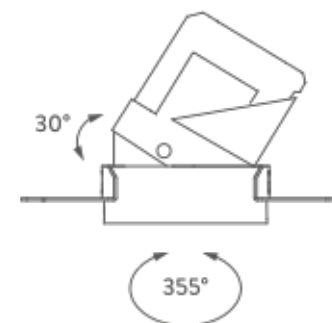

TRIMLESS

TRIM

RECESSED TRIM 35° | 2700K

LAMPING

Source	LED spot
Total power	28W
Emission	Direct adjustable 35°
Switching	according to driver
Tension	IN 36V-600mA
Color temperature	2700K
Luminous flux	1400lm
Typ CRI	> 90
Energy class	F
IP class	20
Dimensions	ø13,8x15,5cm
Notes	driver and ring not included
Accessories	Lipari ring, Lipari ring
Net lamp weight	0,88 kg

TRIMLESS

TRIM

RECESSED TRIM 35° | 3000K

LAMPING

Source	LED spot
Total power	28W
Emission	Direct adjustable 35°
Switching	according to driver
Tension	IN 36V-600mA
Color temperature	3000K
Luminous flux	1400lm
Typ CRI	> 90
Energy class	F
IP class	20
Dimensions	ø13,8x15,5cm
Notes	driver and ring not included
Accessories	Lipari ring, Lipari ring
Net lamp weight	0,88 kg

Codes

LIT LW3 63
LIT LN3 63

Structure

white
black

PACKAGE

Package 01

Dimension: 46x45,5x35,8 cm / Gross weight: 1,25 kg

Certificazioni

TRIMLESS

TRIM