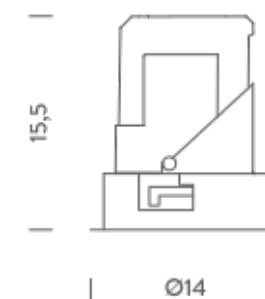

TRIMLESS

TRIM

RECESSED TRIM 15° | 3000K

LAMPING

Source	LED spot
Total power	28W
Emission	Direct adjustable 15°
Switching	according to driver
Tension	IN 36V-600mA
Color temperature	3000K
Luminous flux	1400lm
Typ CRI	> 90
Energy class	F
IP class	20
Dimensions	ø13,8x15,5cm
Notes	driver and ring not included
Accessories	Lipari ring, Lipari ring
Net lamp weight	0,88 kg

Codes

LIT LW3 61
LIT LN3 61

Structure

white
black

PACKAGE

Package 01

Dimension: 46x45,5x35,8 cm / Gross weight: 1,25 kg

Certificazioni

TRIMLESS

TRIM

RECESSED TRIM 35° | 2700K

LAMPING

Source	LED spot
Total power	28W
Emission	Direct adjustable 35°
Switching	according to driver
Tension	IN 36V-600mA
Color temperature	2700K
Luminous flux	1400lm
Typ CRI	> 90
Energy class	F
IP class	20
Dimensions	ø13,8x15,5cm
Notes	driver and ring not included
Accessories	Lipari ring, Lipari ring
Net lamp weight	0,88 kg