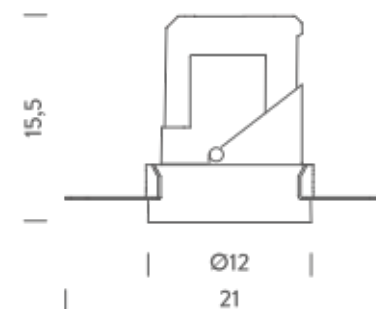

RECESSED TRIMLESS 15° | 2700K

LAMPING

Source	LED spot
Total power	28W
Emission	Direct adjustable 15°
Switching	according to driver
Tension	IN 36V-600mA
Color temperature	2700K
Luminous flux	1400lm
Typ CRI	> 90
Energy class	F
IP class	20
Dimensions	ø12,2x15,5cm
Notes	driver and ring not included
Accessories	Drivers, Lipari Lipari ring, Lipari ring
Net lamp weight	0,92 kg

Codes

LIP LW2 61

Structure

white

PACKAGE

Package 01

Dimension: 46x45,5x35,8 cm / Gross weight: 1,3 kg

Certificazioni

TRIMLESS

TRIM

RECESSED TRIMLESS 15° | 3000K

LAMPING

Source	LED spot
Total power	28W
Emission	Direct adjustable 15°
Switching	according to driver
Tension	IN 36V-600mA
Color temperature	3000K
Luminous flux	1400lm
Typ CRI	> 90
Energy class	F
IP class	20
Dimensions	ø12,2x15,5cm
Notes	driver and ring not included
Accessories	Drivers, Lipari Lipari ring, Lipari ring
Net lamp weight	0,92 kg

Codes

LIP LW3 61

Structure

white

PACKAGE

Package 01

Dimension: 46x45,5x35,8 cm / Gross weight: 1,3 kg

Certificazioni