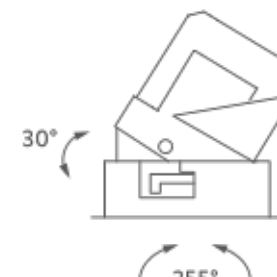

TRIMLESS

TRIM

RECESSED TRIM 15° | 3000K

LAMPING

Source	LED spot
Total power	28W
Emission	Direct adjustable 15°
Switching	according to driver
Tension	IN 36V-600mA
Color temperature	3000K
Luminous flux	1400lm
Typ CRI	> 90
Energy class	F
IP class	20
Dimensions	ø13,8x15,5cm
Notes	driver and ring not included
Accessories	Lipari ring, Lipari ring
Net lamp weight	0,88 kg

Codes

LIT LW3 61
LIT LN3 61

Structure

white
black

PACKAGE

Package 01

Dimension: 46x45,5x35,8 cm / Gross weight: 1,25 kg

Certificazioni

TRIMLESS

TRIM

RECESSED TRIM 35° | 2700K

LAMPING

Source	LED spot
Total power	28W
Emission	Direct adjustable 35°
Switching	according to driver
Tension	IN 36V-600mA
Color temperature	2700K
Luminous flux	1400lm
Typ CRI	> 90
Energy class	F
IP class	20
Dimensions	ø13,8x15,5cm
Notes	driver and ring not included
Accessories	Lipari ring, Lipari ring
Net lamp weight	0,88 kg