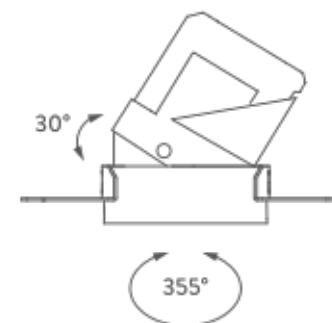

TRIMLESS

TRIM

RECESSED TRIMLESS 35° | 3000K

LAMPING

Source	LED spot
Total power	28W
Emission	Direct adjustable 35°
Switching	according to driver
Tension	IN 36V-600mA
Color temperature	3000K
Luminous flux	1400lm
Typ CRI	> 90
Energy class	F
IP class	20
Dimensions	ø12,2x15,5cm
Notes	driver and ring not included
Accessories	Drivers, Lipari Lipari ring, Lipari ring
Net lamp weight	0,92 kg

TRIMLESS

TRIM

RECESSED TRIM 15° | 2700K

LAMPING

Source	LED spot
Total power	28W
Emission	Direct adjustable 15°
Switching	according to driver
Tension	IN 36V-600mA
Color temperature	2700K
Luminous flux	1400lm
Typ CRI	> 90
Energy class	F
IP class	20
Dimensions	ø13,8x15,5cm
Notes	driver and ring not included
Accessories	Lipari ring, Lipari ring
Net lamp weight	0,88 kg

Codes

LIT LW2 61
LIT LN2 61

Structure

white
black

PACKAGE

Package 01

Dimension: 46x45,5x35,8 cm / Gross weight: 1,25 kg

Certificazioni

TRIMLESS

TRIM

RECESSED TRIM 15° | 3000K

LAMPING

Source	LED spot
Total power	28W
Emission	Direct adjustable 15°
Switching	according to driver
Tension	IN 36V-600mA
Color temperature	3000K
Luminous flux	1400lm
Typ CRI	> 90
Energy class	F
IP class	20
Dimensions	ø13,8x15,5cm
Notes	driver and ring not included
Accessories	Lipari ring, Lipari ring
Net lamp weight	0,88 kg