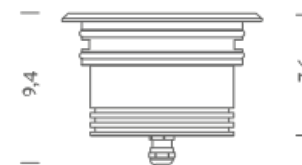

LUX RECESSED 12W

9,4

7,6