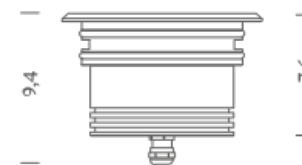

Dimension: 23,50x15x11 cm / Gross weight: 1,15 kg

Certificazioni

LUX RECESSED 4,2W

7

Ø 5,2

LUX RECESSED 12W

9,4

7,6

Ø 12,4

12W | 2700K - 53°

LAMPING

Source	LED spot
Total power	12W
Emission	direct
Switching	according to bulb
Tension	350mA
Color temperature	2700K
Luminous flux	900lm
Initial luminaire efficacy	75lm/W
Initial chromaticity	SDCM<3
Typ CRI	>90
IP class	67
Dimensions	ø12,4x9,4
Ambient temperature range	-20°C/35°
Performance ambient temperature	25°C
Mechanical impact protection code	IK10
Notes	