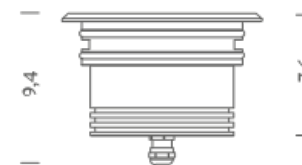

Dimension: 23,50x15x11 cm / Gross weight: 1,15 kg

Certificazioni

LUX RECESSED 4,2W

| Ø 5,2 |

LUX RECESSED 12W

| Ø 12,4 |