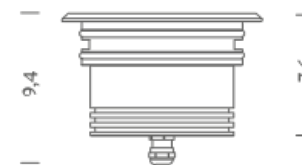

PACKAGE

Package 01

Dimension: 23,50x15x11 cm / Gross weight: 1,15 kg

Certificazioni

LUX RECESSED 4,2W

| Ø 5,2 |

LUX RECESSED 12W

| Ø 12,4 |