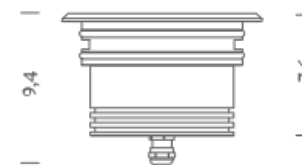

LUX RECESSED 12W