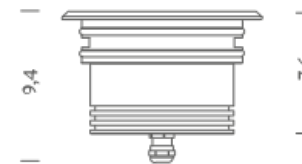

Dimension: 23,50x15x11 cm / Gross weight: 1,15 kg

Certificazioni

LUX RECESSED 4,2W

| Ø 5,2 |

LUX RECESSED 12W

| Ø 12,4 |

12W | 4000K - 53°

LAMPING