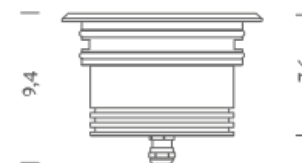

PACKAGE

Package 01

Dimension: 23,50x15x11 cm / Gross weight: 1,15 kg

Certificazioni

LUX RECESSED 4,2W

| Ø 5,2 |

LUX RECESSED 12W

| Ø 12,4 |