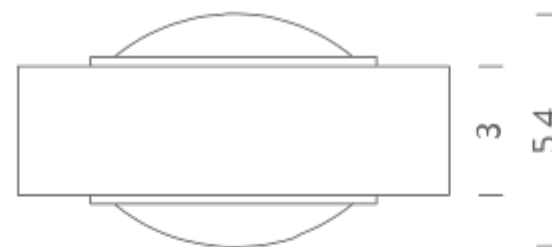

WALL

LAMPING

Source	LED board
Total power	2x6W
Emission	direct/indirect
Switching	dimmable TRIAC
Tension	230V
Color temperature	2700K
Luminous flux	2x380lm
Typ CRI	85
IP class	20
Dimensions	10x9,6x3
Materials	aluminium
Notes	available also in 120V. Suggested dimmer: TECNEL TE7636 (dimming range: from ~45% to 100%)
Net lamp weight	0,6 kg

Codes

FIM LWW 3D
FIM LNW 3D
FIM LGT 3D
FIM LGW 3D

Structure

white
black
gold painted
gold burnished

PACKAGE

Package 01 Dimension: 18x15x14 cm / Gross weight: 1 kg

Certificazioni

100° WALL

LAMPING

Source	LED Board
Total power	2x6W
Emission	direct/indirect, 100° optic
Switching	Dimmable TRIAC
Tension	230V
Color temperature	2700K
Luminous flux	2x524lm
Typ CRI	85
IP class	20
Dimensions	10x9,65x5,4
Materials	aluminium
Notes	available also in 120V. Suggested dimmer: TECNEL TE7636 (dimming range: from ~45% to 100%)