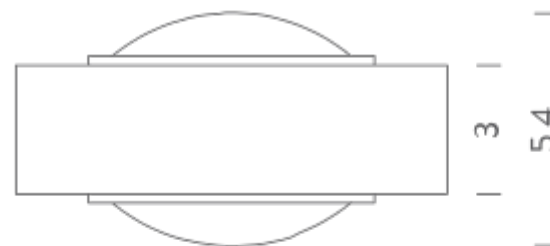

WALL

LAMPING

Source	LED board
Total power	2x6W
Emission	direct/indirect
Switching	dimnable TRIAC
Tension	230V
Color temperature	2700K
Luminous flux	2x380lm
Typ CRI	85
IP class	20
Dimensions	10x9,6x3
Materials	aluminium
Notes	available also in 120V. Suggested dimmer: TECNEL TE7636 (dimming range: from ~45% to 100%)
Net lamp weight	0,6 kg

Codes

FIM LWW 3D
FIM LNW 3D
FIM LGT 3D
FIM LGW 3D

Structure

white
black
gold painted
gold burnished

PACKAGE

Package 01 Dimension: 18x15x14 cm / Gross weight: 1 kg

Certificazioni

100° WALL

LAMPING

Source	LED Board
Total power	2x6W
Emission	direct/indirect, 100° optic
Switching	Dimmable TRIAC
Tension	230V
Color temperature	2700K
Luminous flux	2x524lm
Typ CRI	85
IP class	20
Dimensions	10x9,65x5,4
Materials	aluminium
Notes	available also in 120V. Suggested dimmer: TECNEL TE7636 (dimming range: from ~45% to 100%)