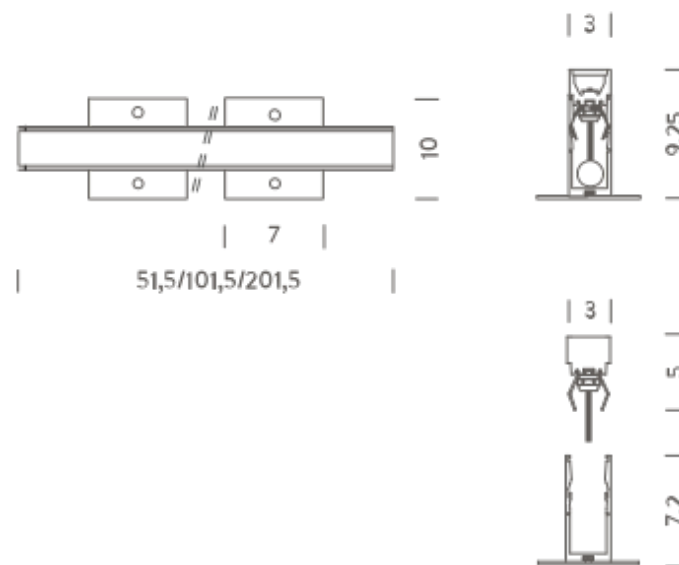

0,50M | 3000K

LAMPING

Source	Linear LED
Total power	8W
Emission	wall washer
Switching	according to driver
Tension	24VDC
Color temperature	3000K
Luminous flux	625lm
Typ CRI	90
IP class	67
Materials	aluminum
Mechanical impact protection code	IK10
Notes	driver not included, cable length 0,5m, certified 500kg static load, 3500kg dynamic load
Customization options	1-10V, DALI, DMX, Casambi, body length
Accessories	Drivers 24VDC + DALI interface,

Codes

BWLK0205226WAA

Structure

grey

Certificazioni

0,50M | 4000K

LAMPING

Source	Linear LED
Total power	8W
Emission	wall washer
Switching	according to driver
Tension	24VDC
Color temperature	4000K
Luminous flux	650lm
Typ CRI	90
IP class	67
Materials	aluminum
Mechanical impact protection code	IK10
Notes	driver not included, cable length 0,5m, certified 500kg static load, 3500kg dynamic load
Customization options	1-10V, DALI, DMX, Casambi, body length
Accessories	Drivers 24VDC + DALI interface,

Codes

BWLK0205226NAA

Structure

grey

Certificazioni

1M | 3000K

LAMPING

Source	Linear LED
Total power	16W
Emission	wall washer
Switching	according to driver
Tension	24VDC
Color temperature	3000K
Luminous flux	1250lm
Typ CRI	90
IP class	67
Materials	aluminum
Mechanical impact protection code	IK10
Notes	driver not included, cable length 0,5m, certified 500kg static load, 3500kg dynamic load
Customization options	1-10V, DALI, DMX, Casambi, body length
Accessories	Drivers 24VDC + DALI interface,

Source	Linear LED
Total power	32W
Emission	wall washer
Switching	according to driver
Tension	24VDC
Color temperature	4000K
Luminous flux	2600lm
Typ CRI	90
IP class	67
Materials	aluminum
Mechanical impact protection code	IK10
Notes	driver not included, cable length 0,5m, certified 500kg static load, 3500kg dynamic load
Customization options	1-10V, DALI, DMX, Casambi, body length
Accessories	Drivers 24VDC + DALI interface,