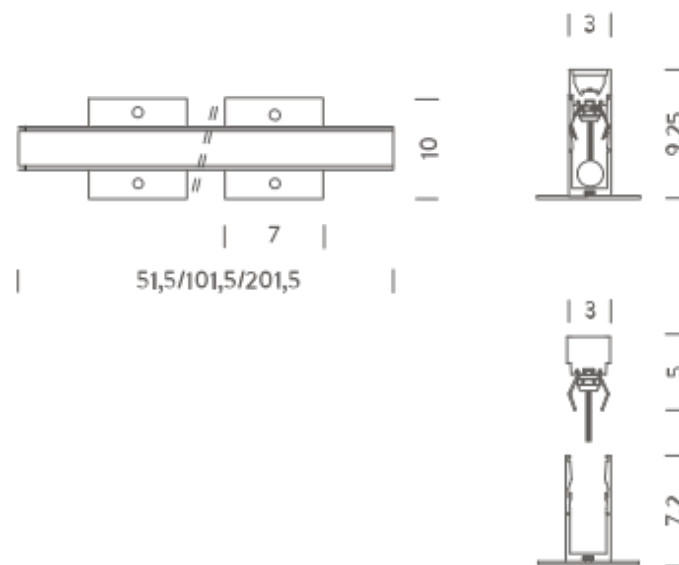

0,50M | 3000K

LAMPING

Source	Linear LED
Total power	8W
Emission	wall washer
Switching	according to driver
Tension	24VDC
Color temperature	3000K
Luminous flux	625lm
Typ CRI	90
IP class	67
Materials	aluminum
Mechanical impact protection code	IK10
Notes	driver not included, cable length 0,5m, certified 500kg static load, 3500kg dynamic load
Customization options	1-10V, DALI, DMX, Casambi, body length
Accessories	Drivers 24VDC + DALI interface,

Codes

BWLK0210226WAA

Structure

grey

Certificazioni

1M | 4000K

LAMPING

Source	Linear LED
Total power	16W
Emission	wall washer
Switching	according to driver
Tension	24VDC
Color temperature	4000K
Luminous flux	1300lm
Typ CRI	90
IP class	67
Materials	aluminum
Mechanical impact protection code	IK10
Notes	driver not included, cable length 0,5m, certified 500kg static load, 3500kg dynamic load
Customization options	1-10V, DALI, DMX, Casambi, body length
Accessories	Drivers 24VDC + DALI interface,

Codes

BWLK0210226NAA

Structure

grey

Certificazioni

2M | 3000K

LAMPING

Source	Linear LED
Total power	32W
Emission	wall washer
Switching	according to driver
Tension	24VDC
Color temperature	3000K
Luminous flux	2500lm
Typ CRI	90
IP class	67
Materials	aluminum
Mechanical impact protection code	IK10
Notes	driver not included, cable length 0,5m, certified 500kg static load, 3500kg dynamic load
Customization options	1-10V, DALI, DMX, Casambi, body length
Accessories	Drivers 24VDC + DALI interface,

Source	Linear LED
Total power	32W
Emission	wall washer
Switching	according to driver
Tension	24VDC
Color temperature	4000K
Luminous flux	2600lm
Typ CRI	90
IP class	67
Materials	aluminum
Mechanical impact protection code	IK10
Notes	driver not included, cable length 0,5m, certified 500kg static load, 3500kg dynamic load
Customization options	1-10V, DALI, DMX, Casambi, body length
Accessories	Drivers 24VDC + DALI interface,