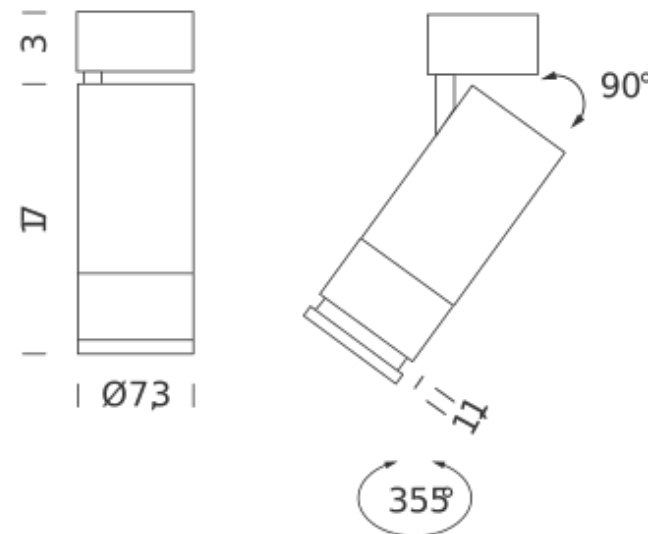

Kompakte und minimalistische Ästhetik, der frei einstellbare Abstrahlwinkel erfüllt alle Beleuchtungsanforderungen.

DIMMABLE TRIAC | 2700K

LAMPING

Source	LED spot
Total power	23W
Emission	Direct adjustable 15°-55°
Switching	Dimmable triac
Tension	220/240V
Color temperature	2700K
Luminous flux	1700lm
Typ CRI	> 90
IP class	20
Dimensions	20xø7,3

Codes

CAP LW2 41
CAP LN2 41

Structure

white
black

Certificazioni

DIMMABLE TRIAC | 3000K

LAMPING

Source	LED spot
Total power	23W
Emission	Direct adjustable 15°-55°
Switching	Dimmable triac
Tension	220/240V
Color temperature	3000K
Luminous flux	1700lm
Typ CRI	> 90
IP class	20
Dimensions	20xø7,3

Codes

CAP LW3 41
CAP LN3 41

Structure

white
black

Certificazioni

DIMMABLE 0-10V | 2700K

LAMPING

Source	LED spot
Total power	23W
Emission	Direct adjustable 15°-55°
Switching	Dimmable 0-10V
Tension	220/240V
Color temperature	2700K
Luminous flux	1700lm
Typ CRI	> 90
IP class	20
Dimensions	20xø7,3