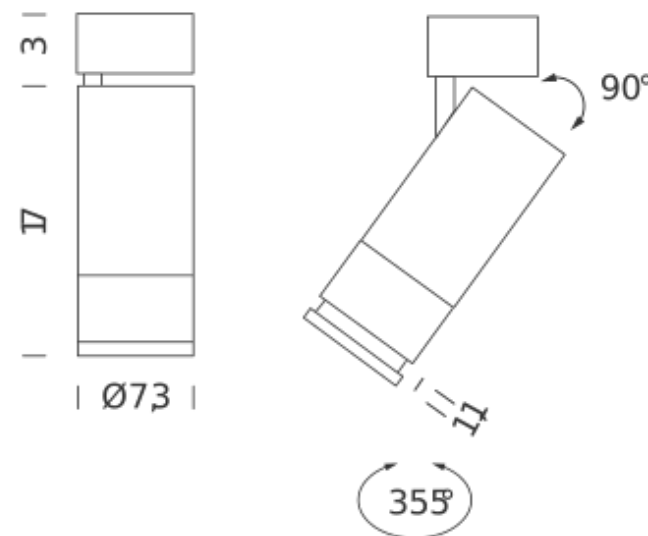

Kompakte und minimalistische Ästhetik, der frei einstellbare Abstrahlwinkel erfüllt alle Beleuchtungsanforderungen.

DIMMABLE TRIAC | 2700K

LAMPING

Source	LED spot
Total power	23W
Emission	Direct adjustable 15°-55°
Switching	Dimmable triac
Tension	220/240V
Color temperature	2700K
Luminous flux	1700lm
Typ CRI	> 90
IP class	20
Dimensions	20xø7,3

Codes

CAP LW2 41
CAP LN2 41

Structure

white
black

Certificazioni

DIMMABLE TRIAC | 3000K

LAMPING

Source	LED spot
Total power	23W
Emission	Direct adjustable 15°-55°
Switching	Dimmable triac
Tension	220/240V
Color temperature	3000K
Luminous flux	1700lm
Typ CRI	> 90
IP class	20
Dimensions	20xø7,3

Codes

CAP LW3 41
CAP LN3 41

Structure

white
black

Certificazioni

DIMMABLE 0-10V | 2700K

LAMPING

Source	LED spot
Total power	23W
Emission	Direct adjustable 15°-55°
Switching	Dimmable 0-10V
Tension	220/240V
Color temperature	2700K
Luminous flux	1700lm
Typ CRI	> 90
IP class	20
Dimensions	20xø7,3