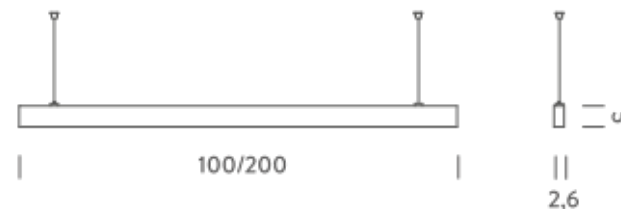

2M | UP - DOWNLIGHT - 2700K

LAMPING

Source	Linear LED
Total power	58W
Emission	Diffused orientable
Switching	DALI 1-100%
Tension	220/240V
Color temperature	2700K
Luminous flux	3332lm
Typ CRI	90
Energy class	E
IP class	40
Dimensions	200x2,6x5cm
Materials	Aluminum
Notes	included: 1 driver WALIM60W24VIN, 1 dimmer interface WDIMDALIHP, 1 electrical cable length 5m, 2x adjustable metal cables length 3m (including ceiling attachment). Shipped assembled
Customization options	Shapes, sizes
Accessories	Canopy box, 1 driver, 1 electrical cable | Ceiling plate, for false ceiling
Net lamp weight	2,4 kg

Codes

BZRL1720G15DBO
BZRL1720G15DNE
BZRL1720G15DOR

Structure

white
black
matt gold

PACKAGE

Package 01 Dimension: 200x2,6x5 cm / Gross weight: 2,55 kg

Certificazioni

NEMO^{3,000}