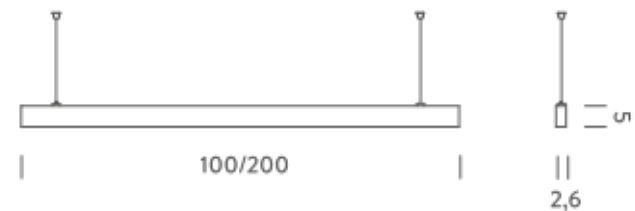

2M | DOWNLIGHT - 3000K

LAMPING

Source	Linear LED
Total power	29W
Emission	Diffused orientable
Switching	DALI 1-100%
Tension	220/240V
Color temperature	3000K
Luminous flux	1764lm
Typ CRI	90
Energy class	E
IP class	40
Dimensions	200x2,6x5cm
Materials	Aluminium
Notes	included: 1 driver WALIM60W24VIN, 1 dimmer interface WDIMDALIHP, 1 electrical cable length 5m, 2x adjustable metal cables length 3m (including ceiling attachment). Shipped assembled
Customization options	Shapes, sizes
Accessories	Canopy box, 1 driver, 1 electrical cable | Ceiling plate, for false ceiling
Net lamp weight	2,4 kg

Codes

BZRL1620G15WBO
BZRL1620G15WNE
BZRL1620G15WOR

Structure

white
black
matt gold

PACKAGE

Package 01 Dimension: 200x2,6x5 cm / Gross weight: 2,55 kg

Certificazioni

NEMO^{lighting}