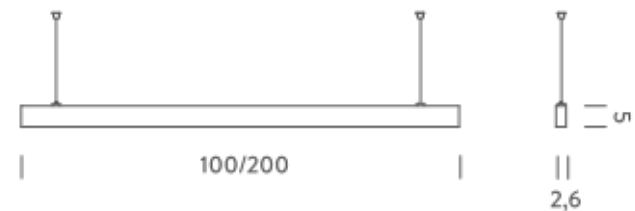

1M | DOWNLIGHT - 4000K

LAMPING

Source	Linear LED
Total power	14,5W
Emission	Diffused orientable
Switching	DALI 1-100%
Tension	220/240V
Color temperature	4000K
Luminous flux	980lm
Typ CRI	90
Energy class	D
IP class	40
Dimensions	100x2,6x5cm
Materials	Aluminium
Notes	included: 1 driver WALIMLEDO20/24, 1 dimmer interface WDIMDALIHP, 1 electrical cable length 5m, 2x adjustable metal cables length 3m (including ceiling attachment). Shipped assembled
Customization options	Shapes, sizes
Accessories	Canopy box, 1 driver, 1 electrical cable | Ceiling plate, for false ceiling
Net lamp weight	1,2 kg

Codes

BZRL1610G15NBO
BZRL1610G15NNE
BZRL1610G15NOR

Structure

white
black
matt gold

PACKAGE

Package 01 Dimension: 100x2,6x5 cm / Gross weight: 1,25 kg

Certificazioni

NEMO^{lighting}