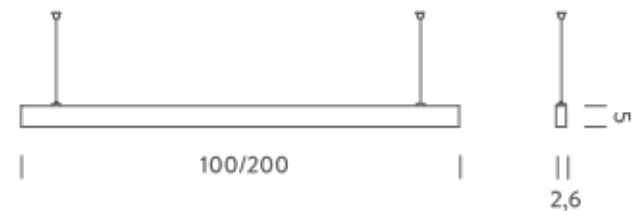

1M | UP - DOWNLIGHT -2700K

LAMPING

Source	Linear LED
Total power	29W
Emission	Diffused orientable
Switching	DALI 1-100%
Tension	220/240V
Color temperature	2700K
Luminous flux	1666lm
Typ CRI	90
Energy class	E
IP class	40
Dimensions	100x2,6x5cm
Materials	Aluminum
Notes	included: 1 driver WALIM60W24VIN, 1 dimmer interface WDIMDALIHP, 1 electrical cable length 5m, 2x adjustable metal cables length 3m (including ceiling attachment). Shipped assembled
Customization options	Shapes, sizes
Accessories	Canopy box, 1 driver, 1 electrical cable | Ceiling plate, for false ceiling
Net lamp weight	1.2 kg

Codes

BZRL1710G15DBO
BZRL1710G15DNE
BZRL1710G15DOR

Structure

white
black
matt gold

PACKAGE

Package 01 Dimension: 100x2,6x5 cm / Gross weight: 1.25 kg

Certificazioni

NEMO^{3,000}