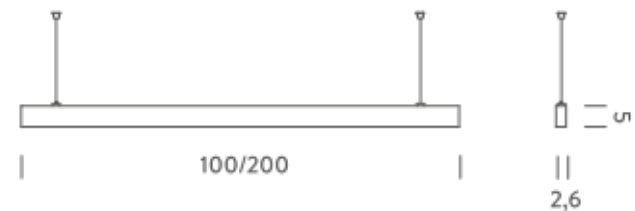

1M | UP - DOWNLIGHT -3000K

LAMPING

Source	Linear LED
Total power	29W
Emission	Diffused orientable
Switching	DALI 1-100%
Tension	220/240V
Color temperature	3000K
Luminous flux	1764lm
Typ CRI	90
Energy class	E
IP class	40
Dimensions	100x2,6x5cm
Materials	Aluminium
Notes	included: 1 driver WALIM60W24VIN, 1 dimmer interface WDIMDALIHP, 1 electrical cable length 5m, 2x adjustable metal cables length 3m (including ceiling attachment). Shipped assembled
Customization options	Shapes, sizes
Accessories	Canopy box, 1 driver, 1 electrical cable | Ceiling plate, for false ceiling
Net lamp weight	1,2 kg

Codes

BZRL1710G15WBO
BZRL1710G15WNE
BZRL1710G15WOR

Structure

white
black
matt gold

PACKAGE

Package 01 Dimension: 100x2,6x5 cm / Gross weight: 1,25 kg

Certificazioni

NEMO^{3,000}