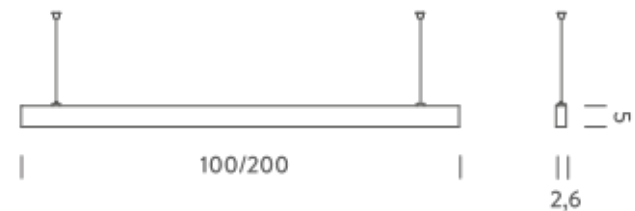

1M | DOWNLIGHT - 3000K

LAMPING

Source	Linear LED
Total power	14,5W
Emission	Diffused orientable
Switching	DALI 1-100%
Tension	220/240V
Color temperature	3000K
Luminous flux	882lm
Typ CRI	90
Energy class	E
IP class	40
Dimensions	100x2,6x5cm
Materials	Aluminium
Notes	included: 1 driver WALIMLEDO20/24, 1 dimmer interface WDIMDALIHP, 1 electrical cable length 5m, 2x adjustable metal cables length 3m (including ceiling attachment). Shipped assembled
Customization options	Shapes, sizes
Accessories	Canopy box, 1 driver, 1 electrical cable | Ceiling plate, for false ceiling
Net lamp weight	1,2 kg

Codes

BZRL1610G15WOB
BZRL1610G15WNE
BZRL1610G15WOR

Structure

white
black
matt gold

PACKAGE

Package 01 Dimension: 100x2,6x5 cm / Gross weight: 1,25 kg

Certificazioni

NEMO^{3,000}