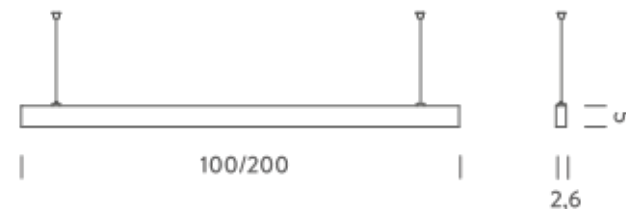

1M | DOWNLIGHT - 2700K

LAMPING

Source	Linear LED
Total power	14,5W
Emission	Diffused orientable
Switching	DALI 1-100%
Tension	220/240V
Color temperature	2700K
Luminous flux	833lm
Typ CRI	90
Energy class	E
IP class	40
Dimensions	100x2,6x5cm
Materials	Aluminium
Notes	included: 1 driver WALIMLEDO20/24, 1 dimmer interface WDIMDALIHP, 1 electrical cable length 5m, 2x adjustable metal cables length 3m (including ceiling attachment). Shipped assembled
Customization options	Shapes, sizes
Accessories	Canopy box, 1 driver, 1 electrical cable | Ceiling plate, for false ceiling
Net lamp weight	1.2 kg

Codes

BZRL1610G15DBO
BZRL1610G15DNE
BZRL1610G15DOR

Structure

white
black
matt gold

PACKAGE

Package 01 Dimension: 100x2,6x5 cm / Gross weight: 1.25 kg

Certificazioni

NEMO^{lighting}