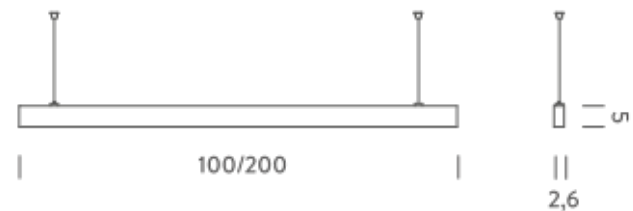

1M | UP - DOWNLIGHT - 4000K

LAMPING

Source	Linear LED
Total power	29W
Emission	Diffused orientable
Switching	DALI 1-100%
Tension	220/240V
Color temperature	4000K
Luminous flux	1960lm
Typ CRI	90
Energy class	D
IP class	40
Dimensions	100x2,6x5cm
Materials	Aluminium
Notes	included: 1 driver WALIM60W24VIN, 1 dimmer interface WDIMDALIHP, 1 electrical cable length 5m, 2x adjustable metal cables length 3m (including ceiling attachment). Shipped assembled
Customization options	Shapes, sizes
Accessories	Canopy box, 1 driver, 1 electrical cable | Ceiling plate, for false ceiling
Net lamp weight	1,2 kg

Codes

BZRL1710G15NBO
BZRL1710G15NNE
BZRL1710G15NNE

Structure

white
black
matt gold

PACKAGE

Package 01 Dimension: 200x2,6x5 cm / Gross weight: 2,55 kg

Certificazioni

NEMO^{3,000}