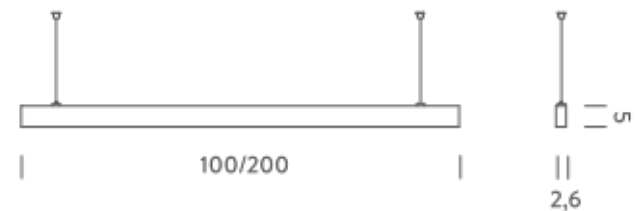

2M | DOWNLIGHT - 2700K

LAMPING

Source	Linear LED
Total power	29W
Emission	Diffused orientable
Switching	DALI 1-100%
Tension	220/240V
Color temperature	2700K
Luminous flux	1666lm
Typ CRI	90
Energy class	E
IP class	40
Dimensions	200x2,6x5cm
Materials	Aluminium
Notes	included: 1 driver WALIM60W24VIN, 1 dimmer interface WDIMDALIHP, 1 electrical cable length 5m, 2x adjustable metal cables length 3m (including ceiling attachment). Shipped assembled
Customization options	Shapes, sizes
Accessories	Canopy box, 1 driver, 1 electrical cable | Ceiling plate, for false ceiling
Net lamp weight	2,4 kg

Codes

BZRL1620G15DBO
BZRL1620G15DNE
BZRL1620G15DOR

Structure

white
black
matt gold

PACKAGE

Package 01 Dimension: 200x2,6x5 cm / Gross weight: 2,55 kg

Certificazioni

NEMO^{lighting}