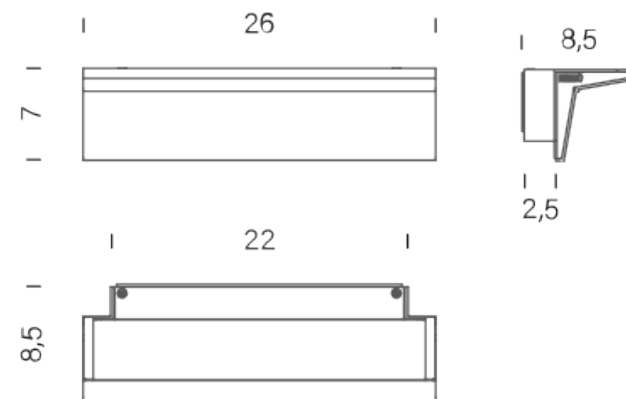

IP20 | 3000K

LAMPING

Source	linear LED
Total power	30W
Emission	indirect
Switching	dimnable TRIAC
Tension	230V
Color temperature	3000K
Luminous flux	3000lm
Typ CRI	85
IP class	20
Dimensions	26x8,5x7cm
Materials	Aluminum + PC/ABS
Net lamp weight	1 kg

Codes

ZEN LWW 31
ZEN LNW 31

Structure/Diffuser

white/opal
black/opal

PACKAGE

Package 01

Dimension: 15x15x35 cm / Gross weight: 1,5 kg

Certificazioni