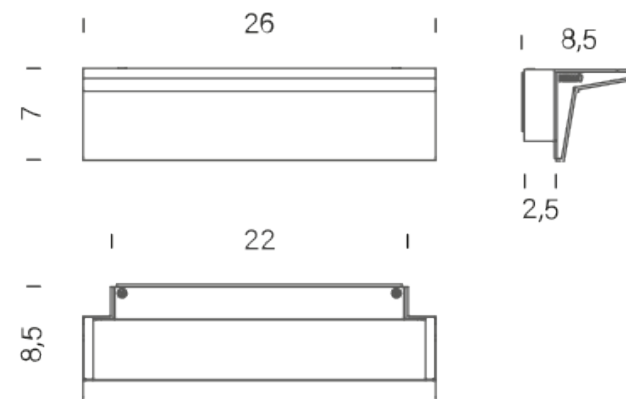

IP20 | 2700K

LAMPING

Source	linear LED
Total power	30W
Emission	indirect
Switching	dimnable TRIAC
Tension	230V
Color temperature	2700K
Luminous flux	3000lm
Typ CRI	85
IP class	20
Dimensions	26x8,5x7cm
Materials	Aluminum + PC/ABS
Net lamp weight	1 kg

Codes

ZEN LW2 31
ZEN LN2 31

Structure/Diffuser

white/opal
black/opal

PACKAGE

Package 01

Dimension: 15x15x35 cm / Gross weight: 1,5 kg

Certificazioni