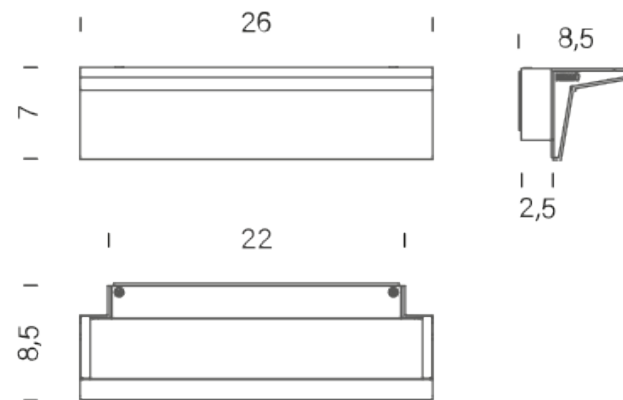

IP44 | 2700K

LAMPING

Source	linear LED
Total power	30W
Emission	indirect
Switching	dimnable TRIAC
Tension	230V
Color temperature	2700K
Luminous flux	3000lm
Typ CRI	85
IP class	44
Dimensions	26x8,5x7cm
Materials	Aluminum + PC/ABS
Net lamp weight	1 kg

Codes

ZEN LN2 33
ZEN LW2 33

Structure/Diffuser

black/opal
white/opal

PACKAGE

Package 01

Dimension: 15x15x35 cm / Gross weight: 1,5 kg

Certificazioni