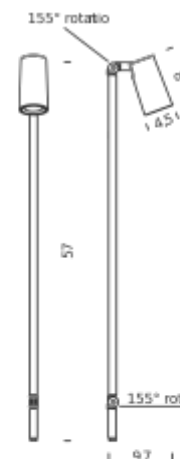

2700K

LAMPING

Source	LED spot
Total power	6,5W
Emission	direct
Switching	dimmable on board
Tension	110-240V
Color temperature	2700K
Luminous flux	395lm
Typ CRI	90
IP class	20
Materials	aluminum, technopolymer
Notes	Cable length 2m, 40° optic 155° joint rotation. Accessories (base, desk clamp, wall fixing) sold separately
Accessories	Desk clamp, | Table base, | Wall fixing,

Codes

UNT LN2 16

Structure

black

DESK CLAMP

Certificazioni