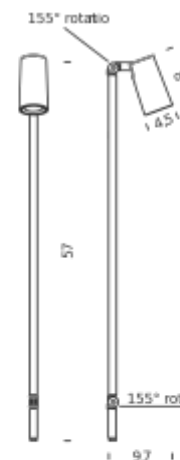

3000K

LAMPING

Source	LED spot
Total power	6,5W
Emission	direct
Switching	dimmable on board
Tension	110-240V
Color temperature	3000K
Luminous flux	395lm
Typ CRI	90
IP class	20
Materials	aluminum, technopolymer
Notes	Cable length 2m, 40° optic 155° joint rotation. Accessories (base, desk clamp, wall fixing) sold separately
Accessories	Desk clamp, | Table base, | Wall fixing,

Codes

UNT LNN 16

Structure

black

DESK CLAMP

Certificazioni