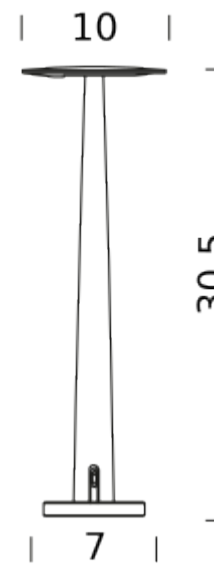

MARBLE BASE

LAMPING

Source	LED board
Total power	1,8W
Emission	diffused, indirect
Switching	dimnable on board
Tension	5V
Color temperature	2700K
Luminous flux	190lm
Typ CRI	90
IP class	20
Dimensions	ø10x30,5cm
Materials	aluminium+marble
Notes	equipped with USB-C socket USB-C cable included. Rechargeable, 5/15 hours battery life (MAX/min light Output) 4,5 hours charge time

Codes

POR LWW 12
POR LNN 12
POR LBB 12
POR LVV 12

Structure

white + travertino
black + sahara noir
pastel blue + blue portofino
emerald green + green guatemala

PACKAGE

Package 01

Dimension: 15x14x40 cm / Gross weight: 0,67 kg

Certificazioni

portofino

portofino
marble

STANDARD BASE

LAMPING

Source	LED board
Total power	1,8W
Emission	diffused, indirect
Switching	dimnable on board
Tension	5V
Color temperature	2700K
Luminous flux	190lm
Typ CRI	90
IP class	20
Dimensions	ø10x30cm
Materials	aluminium
Notes	equipped with USB-C socket USB-C cable included. Rechargeable, 5/15 hours battery life (MAX/min light Output) 4,5 hours charge time