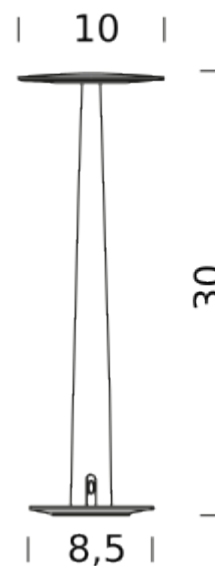

MARBLE BASE

LAMPING

Source	LED board
Total power	1,8W
Emission	diffused, indirect
Switching	dimnable on board
Tension	5V
Color temperature	2700K
Luminous flux	190lm
Typ CRI	90
IP class	20
Dimensions	ø10x30,5cm
Materials	aluminium+marble
Notes	equipped with USB-C socket USB-C cable included. Rechargeable, 5/15 hours battery life (MAX/min light Output) 4,5 hours charge time

Codes

POR LWW 12
POR LNN 12
POR LBB 12
POR LVV 12

Structure

white + travertino
black + sahara noir
pastel blue + blue portofino
emerald green + green guatemala

PACKAGE

Package 01

Dimension: 15x14x40 cm / Gross weight: 0,67 kg

Certificazioni

portofino

portofino
marble

STANDARD BASE

LAMPING

Source	LED board
Total power	1,8W
Emission	diffused, indirect
Switching	dimnable on board
Tension	5V
Color temperature	2700K
Luminous flux	190lm
Typ CRI	90
IP class	20
Dimensions	ø10x30cm
Materials	aluminium
Notes	equipped with USB-C socket USB-C cable included. Rechargeable, 5/15 hours battery life (MAX/min light Output) 4,5 hours charge time

Codes

POR LWW 11
POR LNN 11
POR LBB 11
POR LVV 11

Structure

white
black
pastel blue
emerald green

PACKAGE

Package 01 Dimension: 15x14x40 cm / Gross weight: 0,67 kg

Certificazioni

portofino